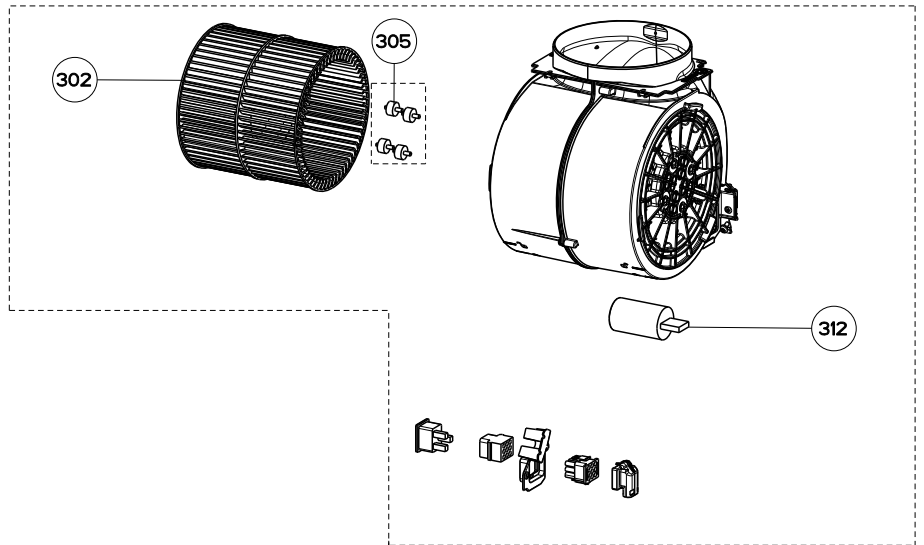

CRISTAL 24 SS

body components

	Model Number	CRIS24SS / 110.0065.830	
Key	Description	24	Qty Req.
1	Rear Grease Filter	133.0018.475	1
2	Front Grease Filter	133.0018.478	1
6	Front Panel Kit	133.0059.103	1
7	Halogen Lamp	133.0046.418	2
9	Sliding Guide Kit	133.0059.025	1
11	Hinge Clips Kit (2 in kit)	133.0078.993	1
18	Transformer Kit	133.0052.516	1
21	Lamp Holders Kit (2 in kit)	133.0060.539	1
41	Damper	133.0055.994	1
42	Ductless Vent Grate	133.0016.964	1

CRISTAL 24 SS

control / motor components

199

399

	Model Number	CRIS24SS / 110.0065.830	
Key	Description	24	Qty Req.
199	Control Panel Kit	133.0067.035	1
302	Impeller Kit	133.0052.519	1
305	Motor Rubbers Kit (2 in kit)	133.0051.603	1
312	Capacitor	133.0060.648	1
399	Motor Group Kit	133.0052.518	1