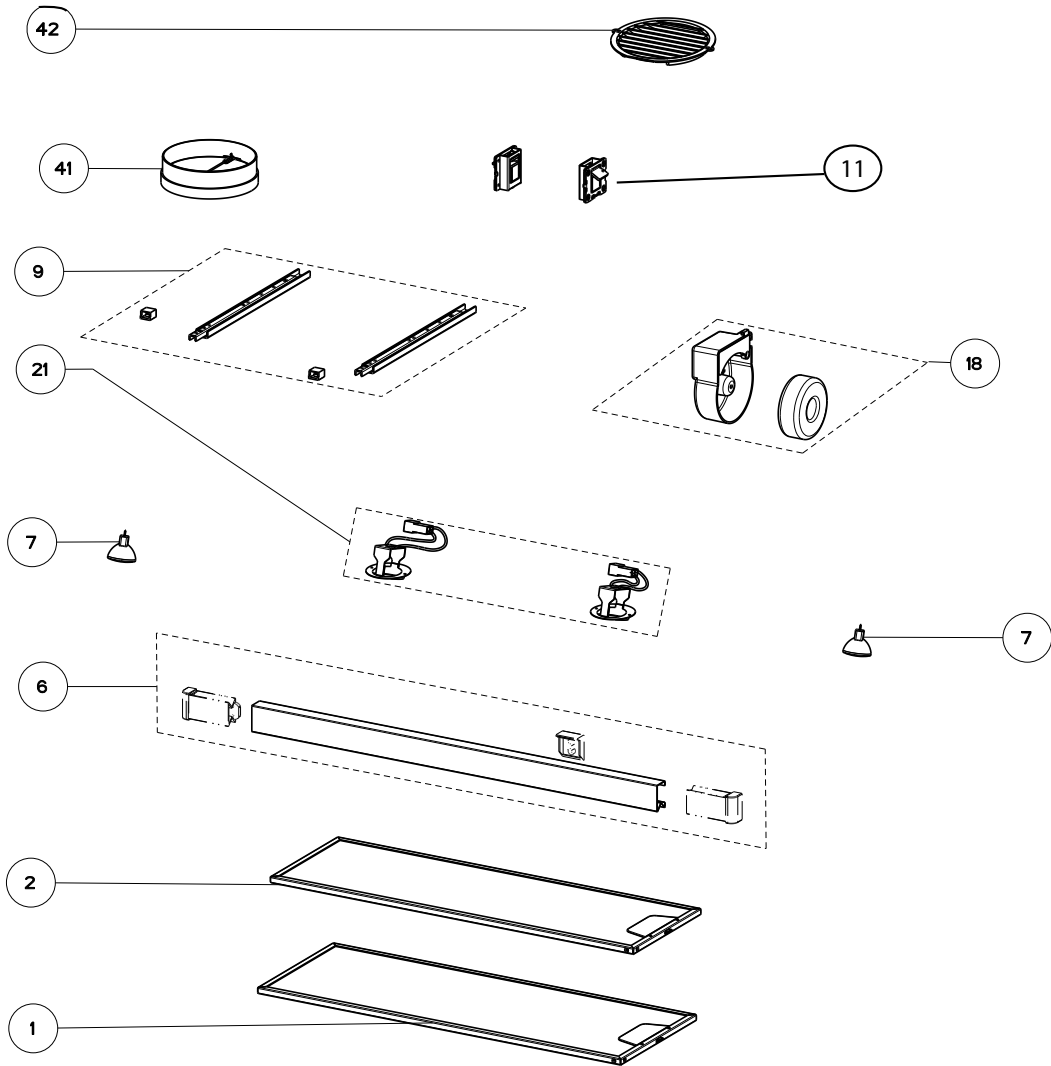

CRISTAL 24 SS

body components

	Model Number	CRIS24SS / 110.0065.830	
Key	Description	24	Qty Req.
1	Rear Grease Filter	133.0018.475	1
2	Front Grease Filter	133.0018.478	1
6	Front Panel Kit	133.0059.103	1
7	Halogen Lamp	133.0046.418	2
9	Sliding Guide Kit	133.0059.025	1
11	Hinge Clips Kit (2 in kit)	133.0078.993	1
18	Transformer Kit	133.0052.516	1
21	Lamp Holders Kit (2 in kit)	133.0060.539	1
41	Damper	133.0055.994	1
42	Ductless Vent Grate	133.0016.964	1

CRISTAL 24 SS

control / motor components

199

399

	Model Number	CRIS24SS / 110.0065.830	
Key	Description	24	Qty Req.
199	Control Panel Kit	133.0067.035	1
302	Impeller Kit	133.0052.519	1
305	Motor Rubbers Kit (2 in kit)	133.0051.603	1
312	Capacitor	133.0060.648	1
399	Motor Group Kit	133.0052.518	1