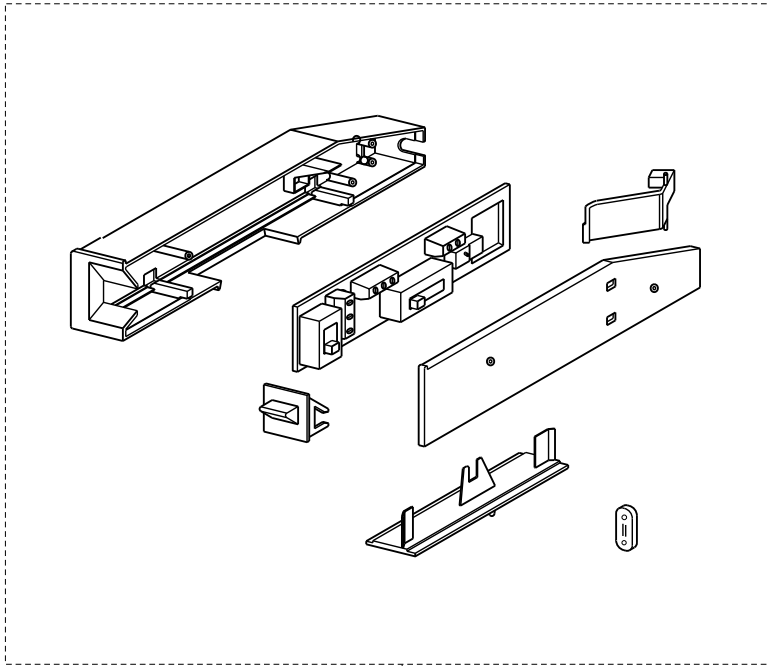

CRISTAL 24 SS

body components

	Model Number	CRIS24SS / 110.0065.830	
Key	Description	24	Qty Req.
1	Rear Grease Filter	133.0018.475	1
2	Front Grease Filter	133.0018.478	1
6	Front Panel Kit	133.0059.103	1
7	Halogen Lamp	133.0046.418	2
9	Sliding Guide Kit	133.0059.025	1
11	Hinge Clips Kit (2 in kit)	133.0078.993	1
18	Transformer Kit	133.0052.516	1
21	Lamp Holders Kit (2 in kit)	133.0060.539	1
41	Damper	133.0055.994	1
42	Ductless Vent Grate	133.0016.964	1

CRISTAL 24 SS

control / motor components

199

399

	Model Number	CRIS24SS / 110.0065.830	
Key	Description	24	Qty Req.
199	Control Panel Kit	133.0067.035	1
302	Impeller Kit	133.0052.519	1
305	Motor Rubbers Kit (2 in kit)	133.0051.603	1
312	Capacitor	133.0060.648	1
399	Motor Group Kit	133.0052.518	1