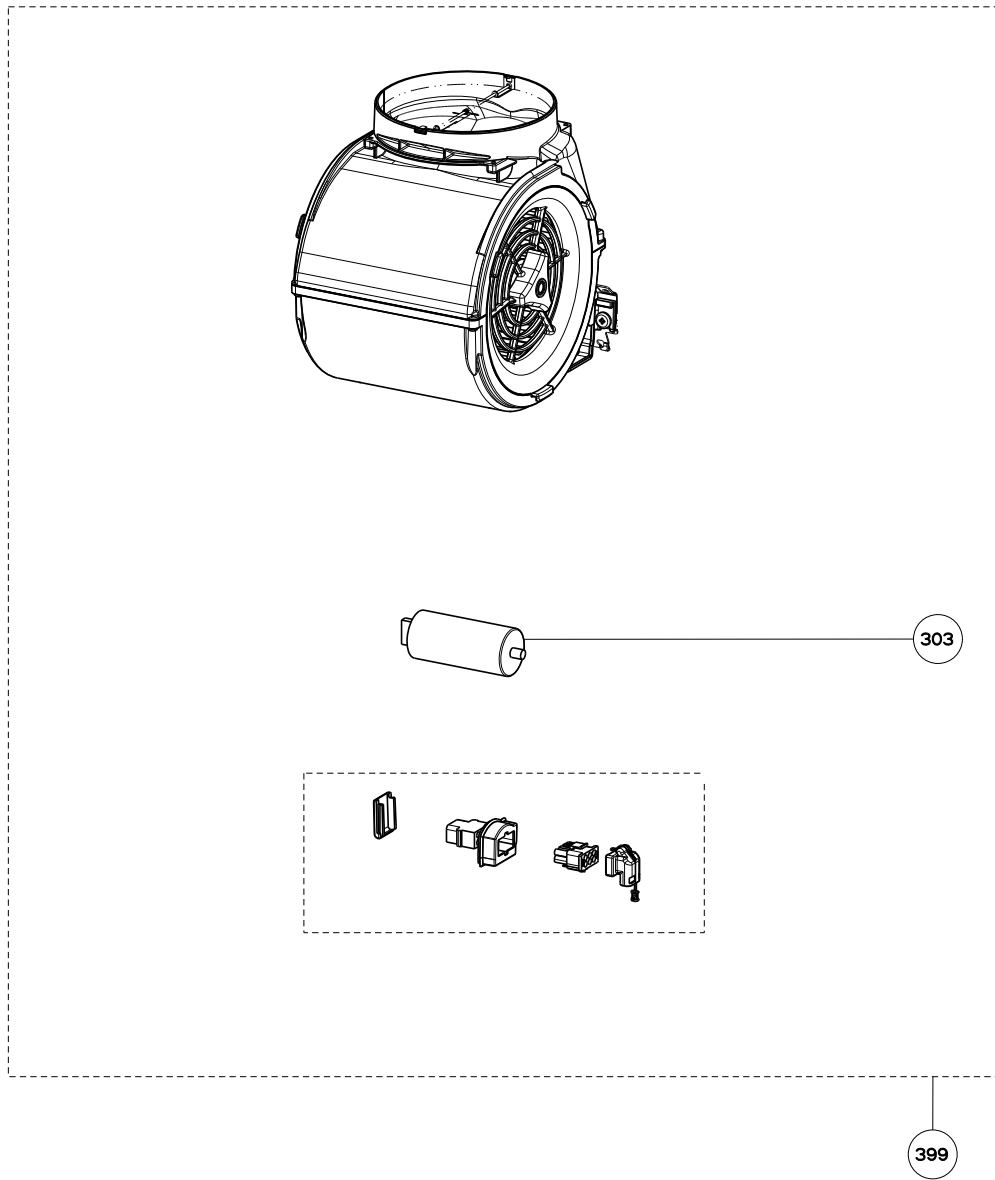

MAESTRALE

body components

	Model Number	MAES30SS	MAES36SS	MAES42SS	MAES48SS	
Key	Description	30	36	42	48	Qty Req.
1	Damper	133.0055.994	133.0055.994	133.0055.994	133.0055.994	30,36,42=1, 48=2
2	Transformer	133.0053.047	133.0053.047	133.0053.047	133.0052.578	1
3	Halogen Lamps	133.0046.418	133.0046.418	133.0046.418	133.0046.418	30,36,42=3, 48=4
4	Lampholders	133.0052.517	133.0052.517	133.0052.517	133.0052.517	30,36,42=3, 48=4
6	Grease Filters	133.0018.482	133.0018.482	133.0018.482	133.0018.482	30=2, 36,42=3, 48=4

MAESTRALE

switch components

	Model Number	MAES30SS	MAES36SS	MAES42SS	MAES48SS	
Key	Description	30	36	42	48	Qty Req.
101	On/Off Switch	133.0054.536	133.0054.536	133.0054.536	133.0054.536	1
102	3 Speed Switch	133.0054.538	133.0054.538	133.0054.538	133.0054.538	1
199	Switch Kit	133.0061.565	133.0061.565	133.0061.565	133.0061.566	1

MAESTRALE

motor components

	Model Number	MAES30SS	MAES36SS	MAES42SS	MAES48SS	
Key	Description	30	36	42	48	Qty Req.
303	Capacitor	133.0072.893	133.0072.893	133.0072.893	133.0072.893	30,36,42=1, 48=2
399	Motor Group	133.0061.564	133.0061.564	133.0061.564	133.0061.564	30,36,42=1, 48=2