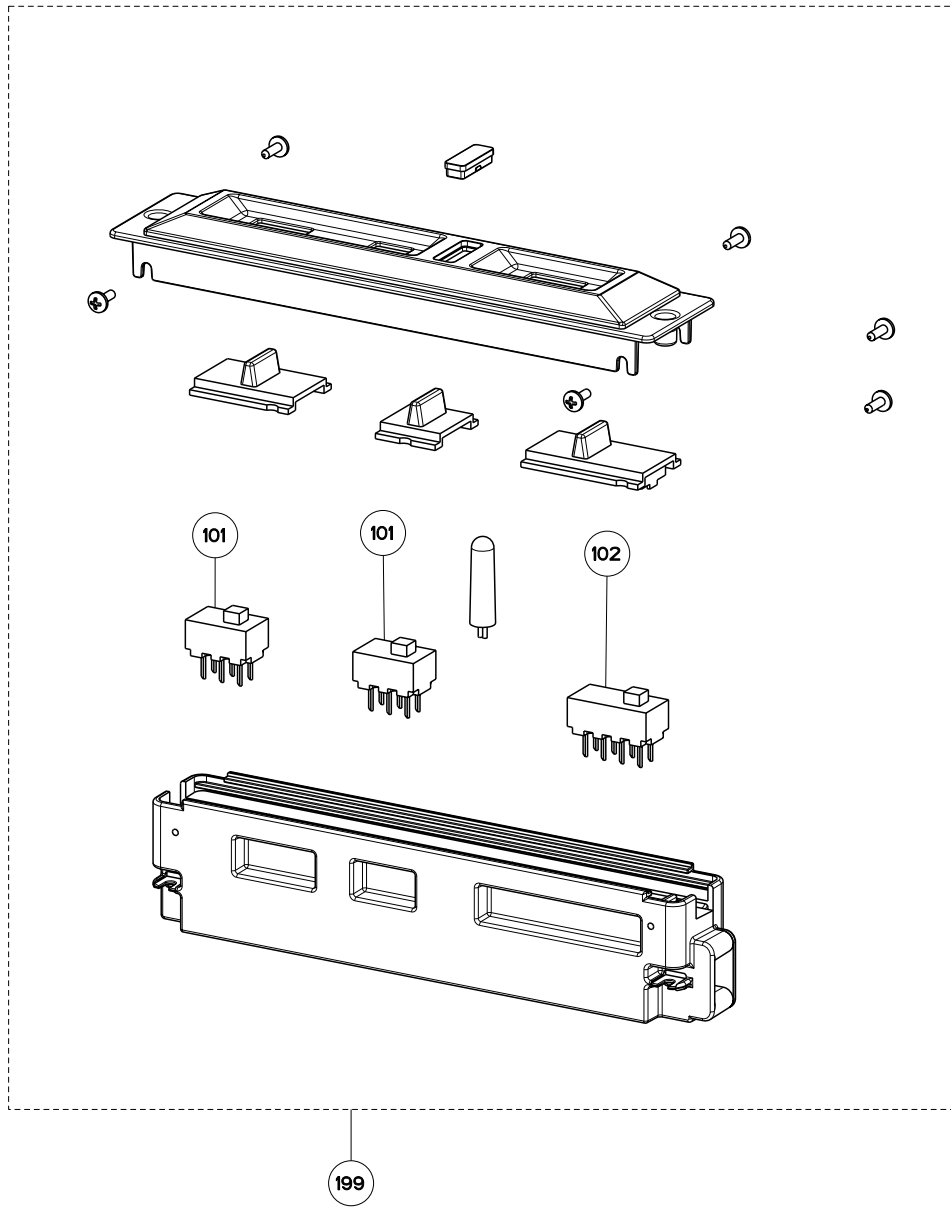

MAESTRALE

body components

	Model Number	MAES30SS	MAES36SS	MAES42SS	MAES48SS	
Key	Description	30	36	42	48	Qty Req.
1	Damper	133.0055.994	133.0055.994	133.0055.994	133.0055.994	30,36,42=1, 48=2
2	Transformer	133.0053.047	133.0053.047	133.0053.047	133.0052.578	1
3	Halogen Lamps	133.0046.418	133.0046.418	133.0046.418	133.0046.418	30,36,42=3, 48=4
4	Lampholders	133.0052.517	133.0052.517	133.0052.517	133.0052.517	30,36,42=3, 48=4
6	Grease Filters	133.0018.482	133.0018.482	133.0018.482	133.0018.482	30=2, 36,42=3, 48=4

MAESTRALE

switch components

	Model Number	MAES30SS	MAES36SS	MAES42SS	MAES48SS	
Key	Description	30	36	42	48	Qty Req.
101	On/Off Switch	133.0054.536	133.0054.536	133.0054.536	133.0054.536	1
102	3 Speed Switch	133.0054.538	133.0054.538	133.0054.538	133.0054.538	1
199	Switch Kit	133.0061.565	133.0061.565	133.0061.565	133.0061.566	1

MAESTRALE

motor components

	Model Number	MAES30SS	MAES36SS	MAES42SS	MAES48SS	
Key	Description	30	36	42	48	Qty Req.
303	Capacitor	133.0072.893	133.0072.893	133.0072.893	133.0072.893	30,36,42=1, 48=2
399	Motor Group	133.0061.564	133.0061.564	133.0061.564	133.0061.564	30,36,42=1, 48=2