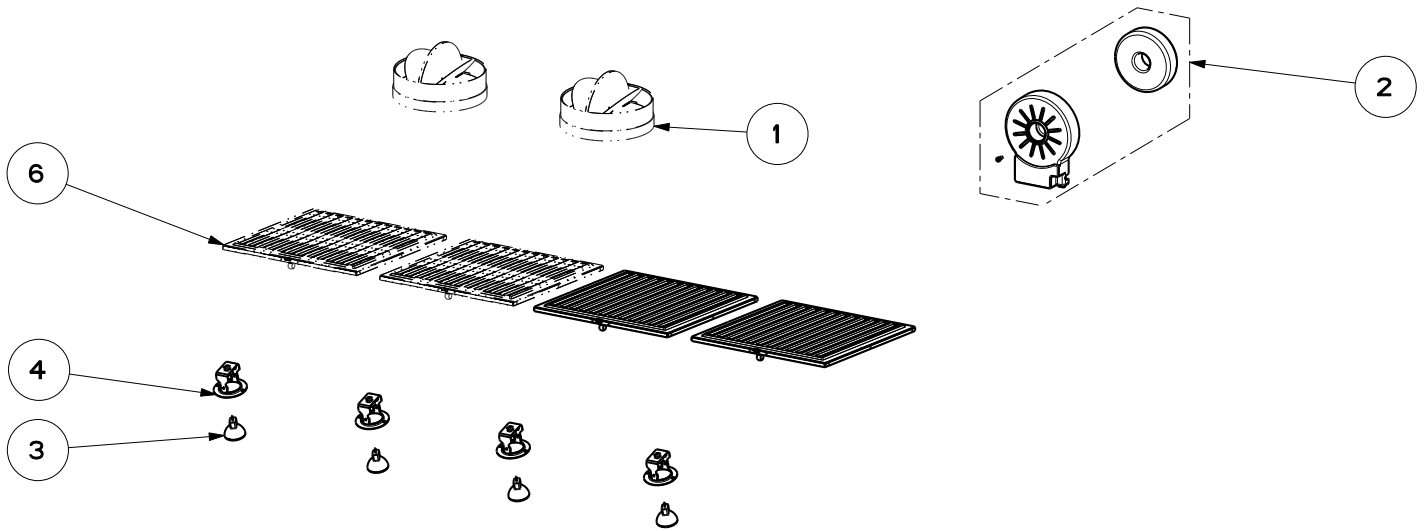

MAESTRALE

body components

	Model Number	MAES30SS	MAES36SS	MAES42SS	MAES48SS	
Key	Description	30	36	42	48	Qty Req.
1	Damper	133.0055.994	133.0055.994	133.0055.994	133.0055.994	30,36,42=1, 48=2
2	Transformer	133.0053.047	133.0053.047	133.0053.047	133.0052.578	1
3	Halogen Lamps	133.0046.418	133.0046.418	133.0046.418	133.0046.418	30,36,42=3, 48=4
4	Lampholders	133.0052.517	133.0052.517	133.0052.517	133.0052.517	30,36,42=3, 48=4
6	Grease Filters	133.0018.482	133.0018.482	133.0018.482	133.0018.482	30=2, 36,42=3, 48=4

MAESTRALE

switch components

	Model Number	MAES30SS	MAES36SS	MAES42SS	MAES48SS	
Key	Description	30	36	42	48	Qty Req.
101	On/Off Switch	133.0054.536	133.0054.536	133.0054.536	133.0054.536	1
102	3 Speed Switch	133.0054.538	133.0054.538	133.0054.538	133.0054.538	1
199	Switch Kit	133.0061.565	133.0061.565	133.0061.565	133.0061.566	1