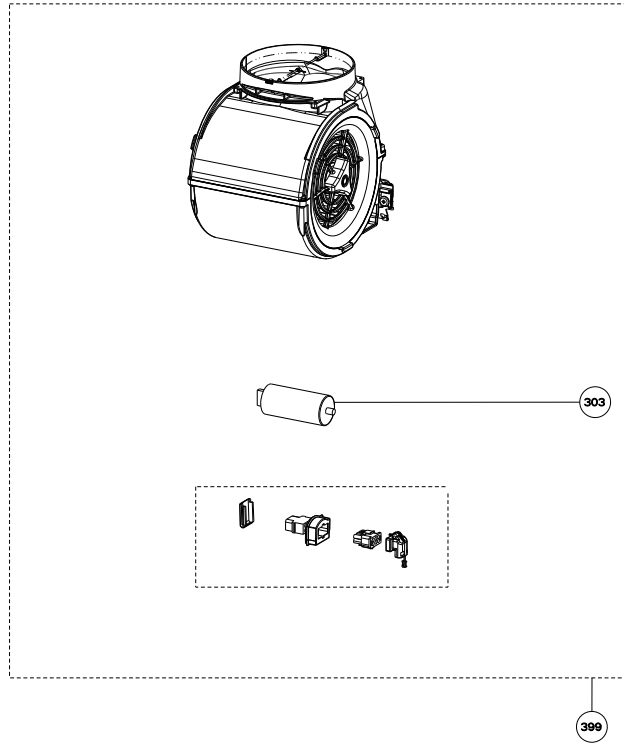

# AXIA ISOLA

body / chimney  
components

|     | Model Number    | 63000815          | 63001068          |                  |
|-----|-----------------|-------------------|-------------------|------------------|
| Key | Description     | 36 X 29 Stainless | 48 X 29 Stainless | Qty Req.         |
| 1   | Grease Filters  | 133.0018.482      | 133.0018.482      | 36" = 3, 48" = 4 |
| 8   | Lampholder      | 133.0055.987      | 133.0055.987      | 4                |
| 10  | Halogen Lamp    | 133.0046.418      | 133.0046.418      | 4                |
| 533 | Transformer Kit | 133.0052.578      | 133.0052.578      | 1                |
| 548 | Damper          | 133.0055.994      | 133.0055.994      | 1                |

# AXIA ISOLA

switch / motor components

|     | Model Number               | 630000815         | 630001068         |          |
|-----|----------------------------|-------------------|-------------------|----------|
| Key | Description                | 36 X 29 Stainless | 48 X 29 Stainless | Qty Req. |
| 303 | Capacitor                  | 133.0060.648      | 133.0060.648      | 1        |
| 303 | Capacitor (S - W serial #) | 133.0056.000      | 133.0056.000      | 1        |
| 399 | Motor Kit                  | 133.0055.998      | 133.0055.998      | 1        |