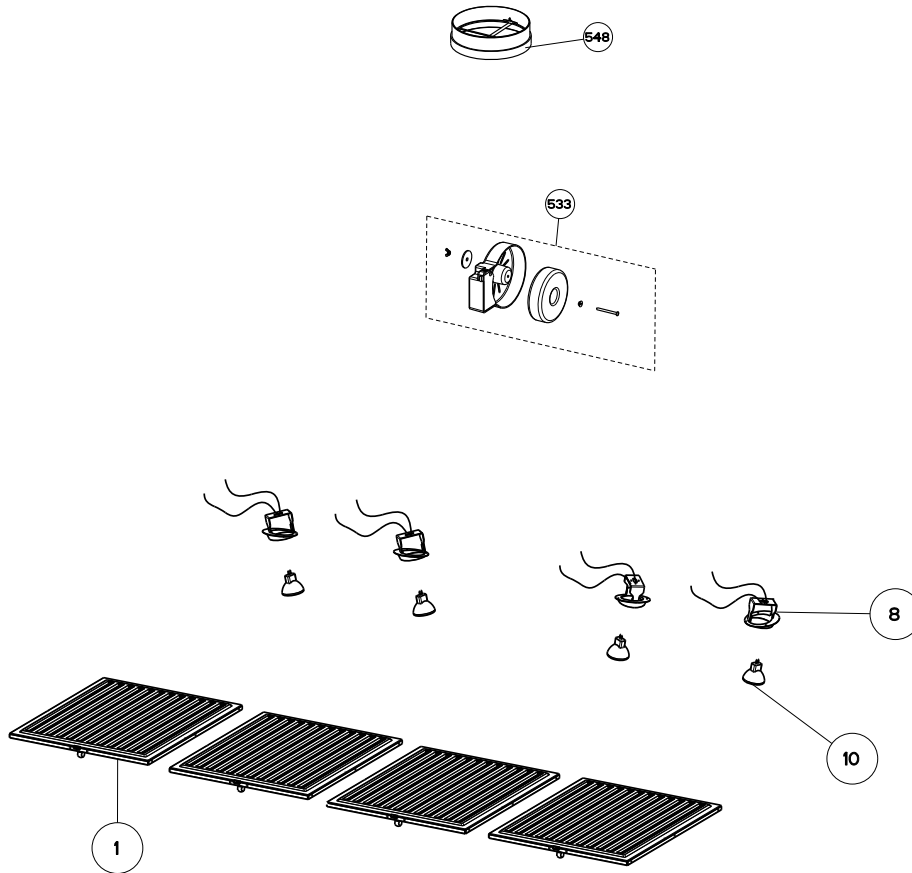

# AXIA ISOLA

body / chimney  
components

|     | Model Number    | 63000815          | 63001068          |                  |
|-----|-----------------|-------------------|-------------------|------------------|
| Key | Description     | 36 X 29 Stainless | 48 X 29 Stainless | Qty Req.         |
| 1   | Grease Filters  | 133.0018.482      | 133.0018.482      | 36" = 3, 48" = 4 |
| 8   | Lampholder      | 133.0055.987      | 133.0055.987      | 4                |
| 10  | Halogen Lamp    | 133.0046.418      | 133.0046.418      | 4                |
| 533 | Transformer Kit | 133.0052.578      | 133.0052.578      | 1                |
| 548 | Damper          | 133.0055.994      | 133.0055.994      | 1                |

# AXIA ISOLA

switch / motor components

|     | Model Number               | 630000815         | 630001068         |          |
|-----|----------------------------|-------------------|-------------------|----------|
| Key | Description                | 36 X 29 Stainless | 48 X 29 Stainless | Qty Req. |
| 303 | Capacitor                  | 133.0060.648      | 133.0060.648      | 1        |
| 303 | Capacitor (S - W serial #) | 133.0056.000      | 133.0056.000      | 1        |
| 399 | Motor Kit                  | 133.0055.998      | 133.0055.998      | 1        |