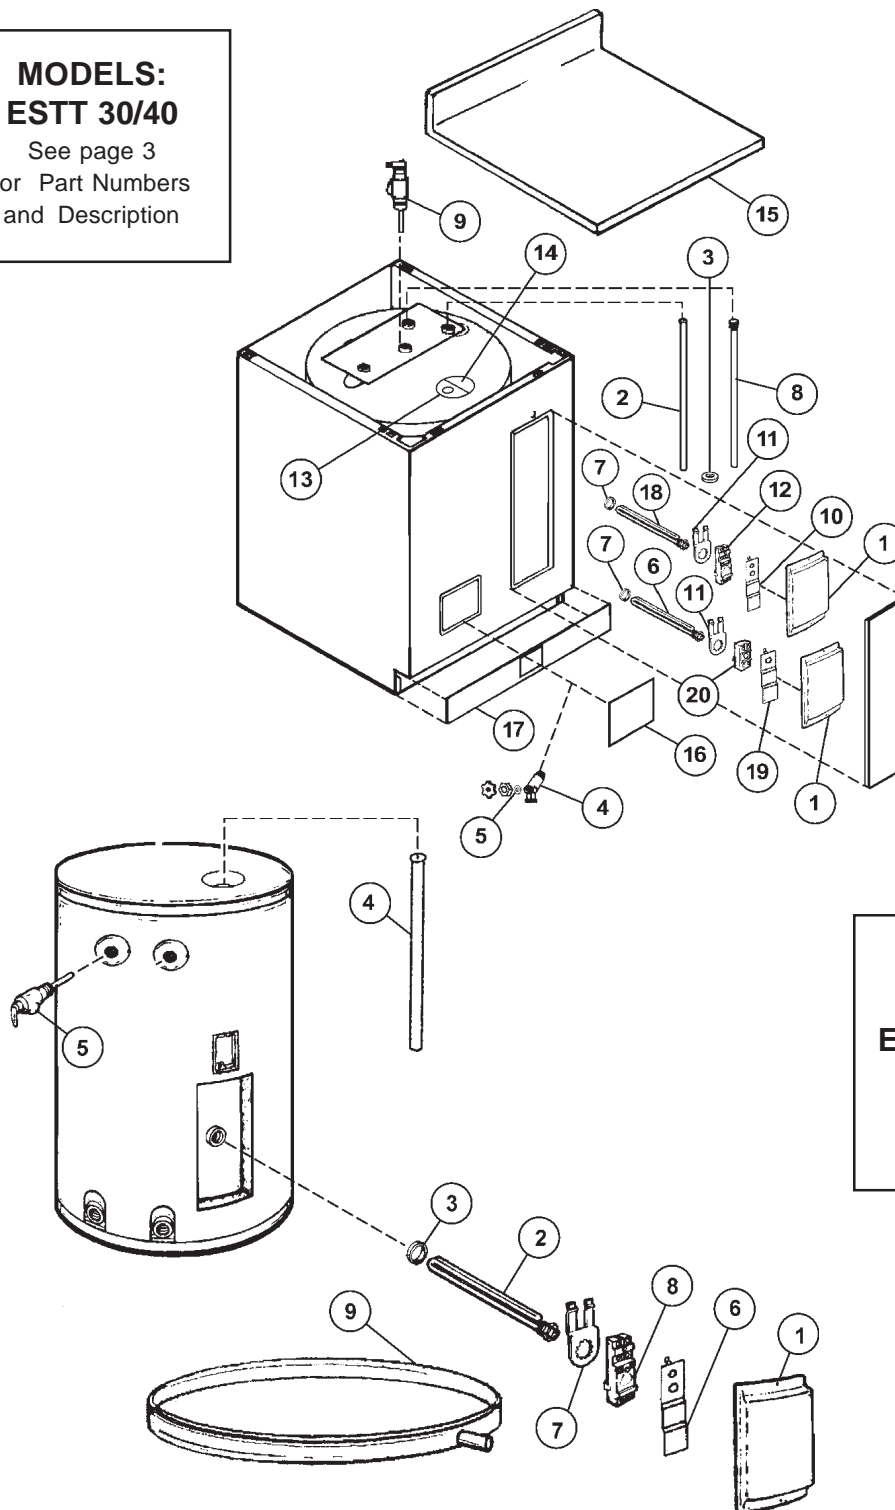

A.O. Smith

Water Heaters

ELECTRIC

RESIDENTIAL WATER HEATER PARTS LIST

MODELS: ESTT 30/40

ELJC 6/15/20

ELSC 6/10/15/20

PROMAX SERIES

MODELS:
ESTT 30/40

See page 3
for Part Numbers
and Description

MODELS:
ELJC 6/15/20
ELSC 6/10/15/20
See page 2
for Part Numbers
and Description

A.O. Smith Water Heater Parts Fulfillment
125 Southeast Parkway, Franklin, TN 37068
1-800-527-1953
www.hotwater.com