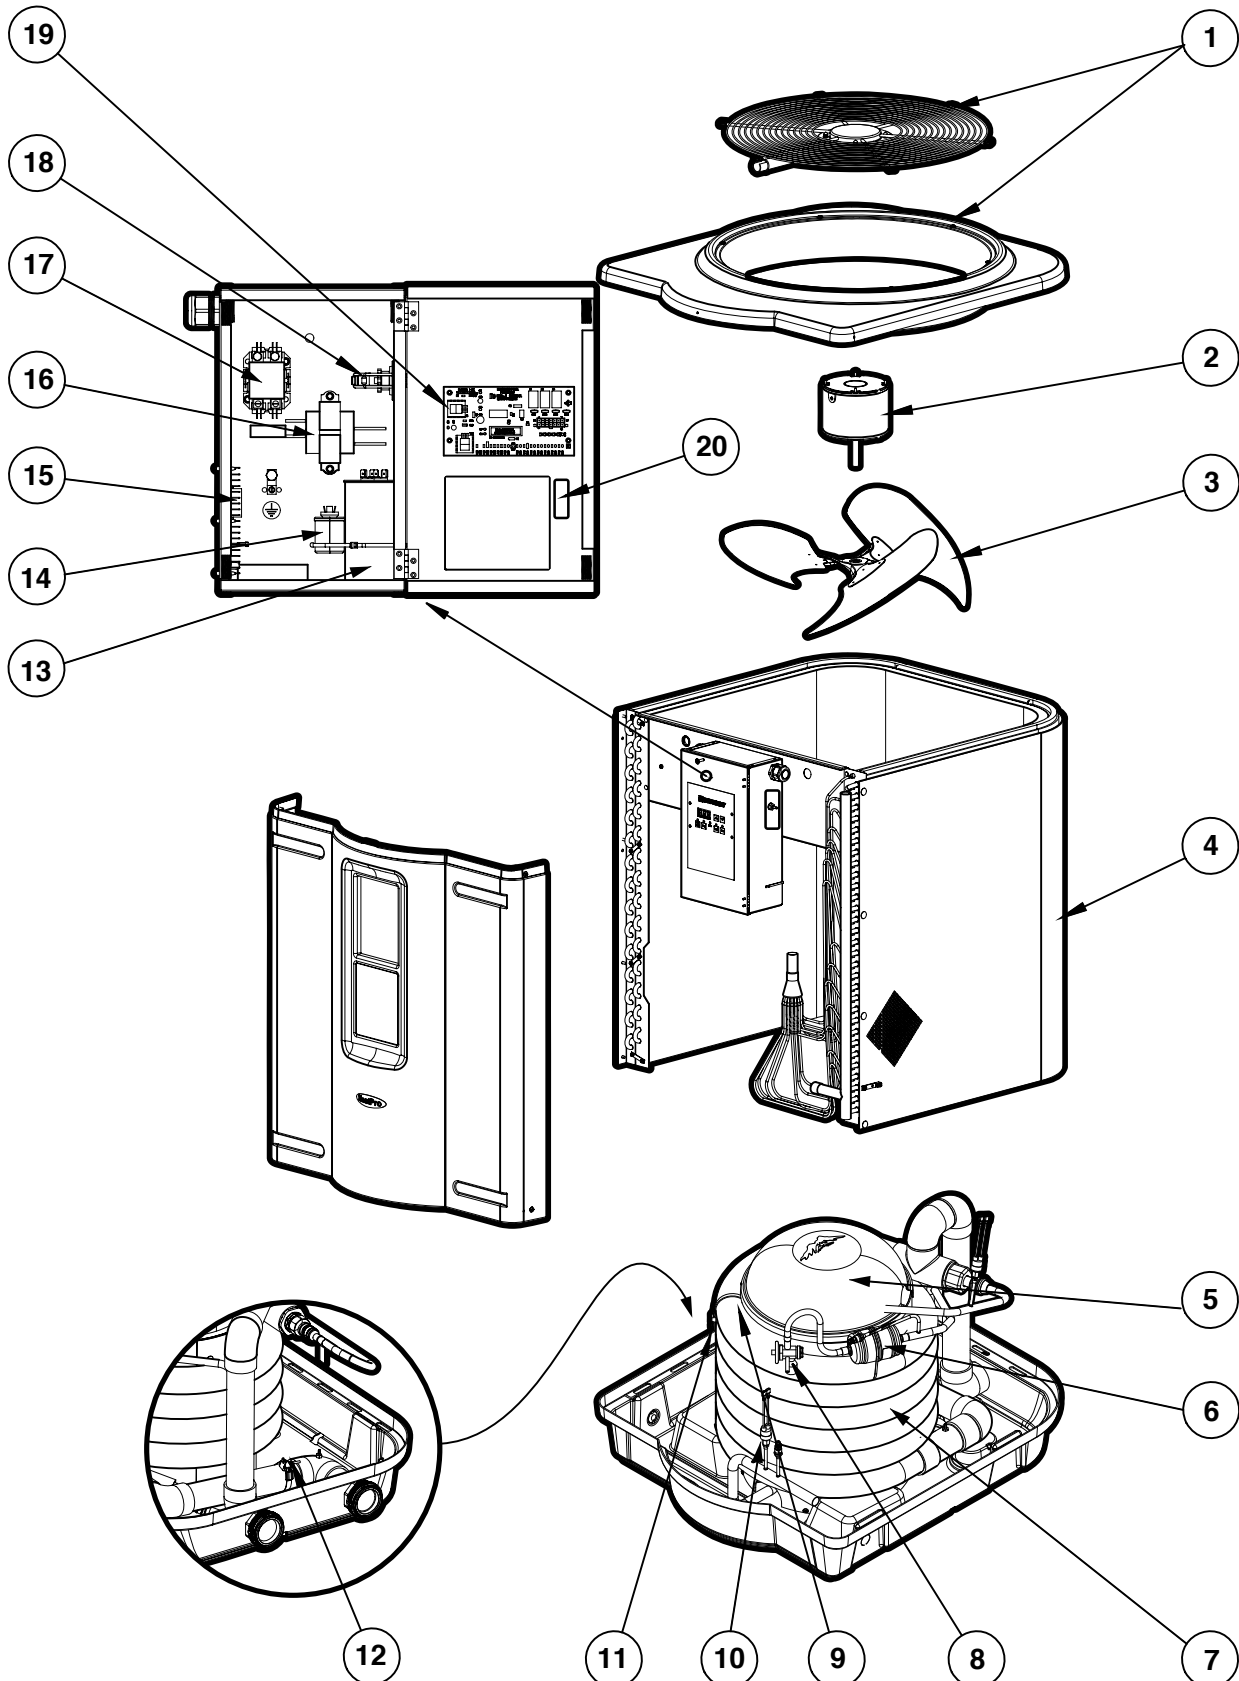

# HeatPro® Heat Cool

HEAT PUMP REPLACEMENT PARTS

Parts Diagram: HP31154T, HP31204T

Heating

### Parts Listing: HP31154T, HP31204T

Ref. No.	Part No.	Description
1	SMX309077011	Top Panel, Taupe with Guard
2	SMX300055036	Fan Motor
3	SMX303140003	Fan Blade
4	SMX24024408	Evaporator for SUMXL112 (2017)
5	SMX301150010	Compressor for HP31154T
	SMX11012754	Compressor for HP31204T
	SMX10024715	Compressor Plug (not shown) for HP31154T
	SMX10024899	Compressor Wire Harness (not shown) for HP31024T
7	SMX15022309	Filter – Drier for HP31204T and HP31154T
8	SMX24024942	Heat-Exchanger for HP31154T
	SMX24022306	Heat-Exchanger for HP31204T
9	SMX15024595	Thermal Expansion Valve (TXV) for HP31154T
	SMX15024595	Thermal Expansion Valve (TXV) for HP31204T
10	HPX11024258	High Pressure Switch
11	HPX11024259	Low Pressure Switch
12	SMX306000023	Defrost Sensor
13	SMX11022320	Compressor Run Capacitor
14	HPX11024151	Fan Capacitor
15	HPX11023509	Interface Board for HP31154T and HP31204T
16	SMX11022320	Compressor Run Capacitor
17	HPX11024151	Fan Capacitor
18	HPX11023509	Interface Board for HP31154T and HP31204T
19	HPX11023693	Transformer
20	HPX1985	Contactora
—	HPX2181	Water Pressure Switch
—	SMX11023511	Control Board for HP31154T and HP31204T
—	SMX1101191101	Master On/Off Switch

### NOT PICTURED

—	HPX10023517	Control Board Cable for HP31154T and HP31204T
—	SMX14024927	Consumer Kit
—	SMX15022313	Reversing Valve for HP31204T