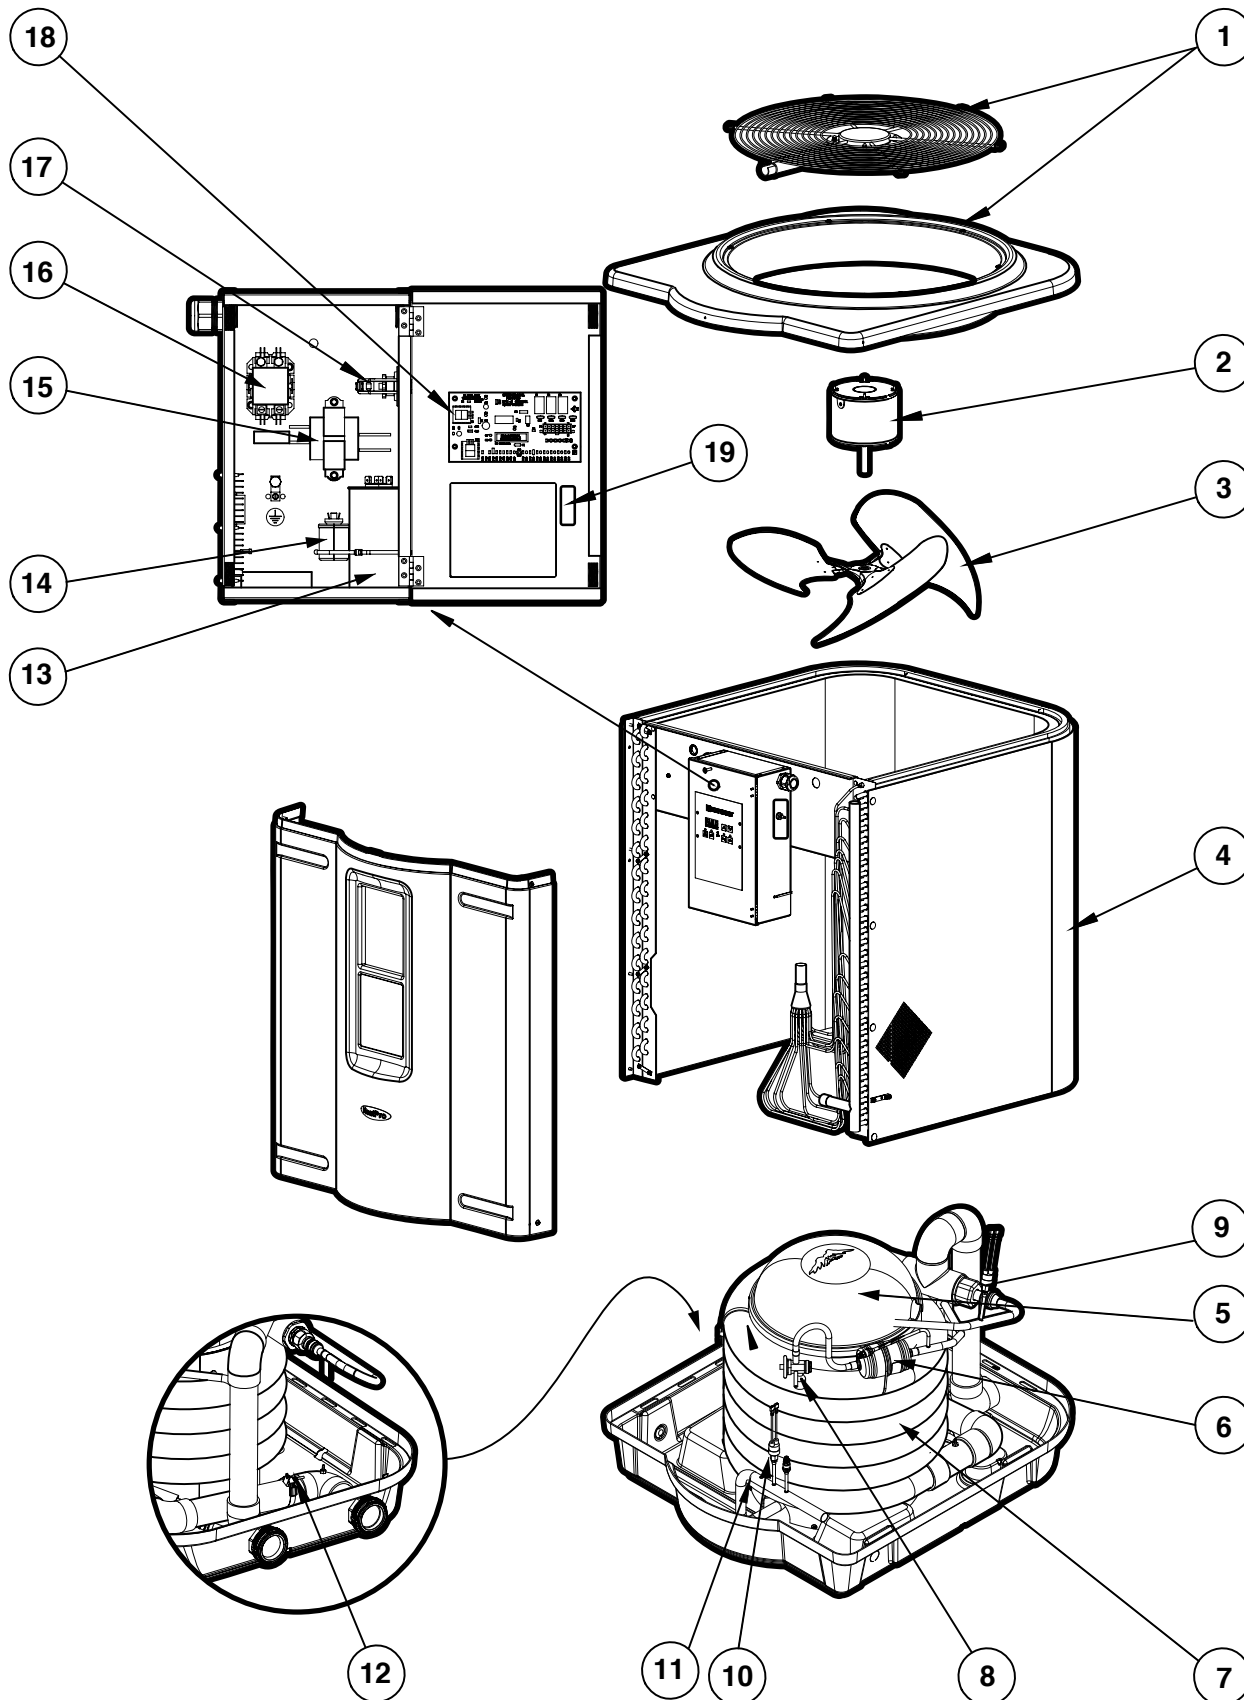

HeatPro®/Summit XL

HEAT PUMP REPLACEMENT PARTS

Parts Diagram: HP21404T, HP21404TC, HP21004T, HP21254T, SUMXL112, SUMXL140, HP21124T

Heating

Parts Listing: HP21404T, HP21404TC, HP21004T, HP21254T, SUMXL112, SUMXL140, HP21124T