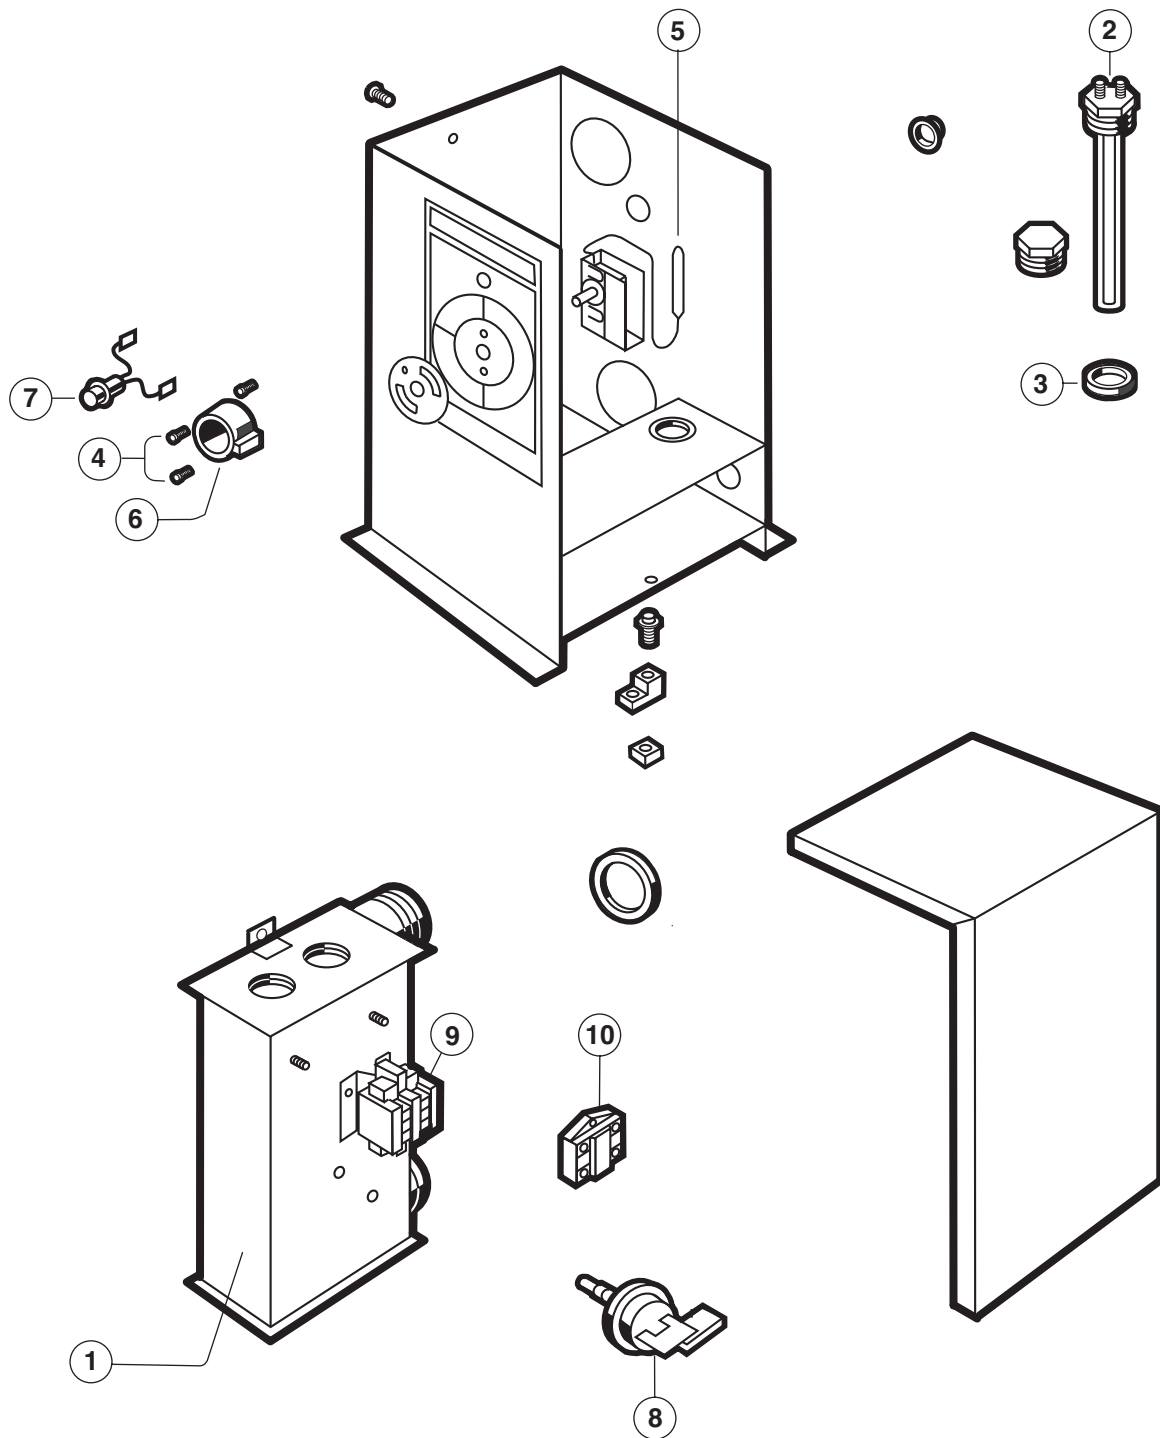

C-Spa XI Models 1.5 – 5.5 – 11

HEATER REPLACEMENT PARTS

Parts Diagram

Heating

C-Spa XI Models 1.5 – 5.5 – 11

HEATER REPLACEMENT PARTS

Parts Listing

| Ref. No. | Part No. | Description | Ref. No. | Part No. | Description |
|----------|------------|--------------------------------|----------|------------|---------------------------|
| 1 | CZXTNK6607 | Tank | 6 | CZXTSK2003 | Thermostat Knob |
| 2 | CZXELE7623 | Element – 5500 watts 240 volts | 7 | CZXLIT3613 | Indicator Light 240 volts |
| 3 | CZXGKT7627 | Element Gasket | 8 | CZXPRS1105 | Pressure Switch |
| 4 | CZXSCR3003 | Thermostat Screw | 9 | CZXCON3645 | Contactator |
| 5 | CZXTST3006 | Thermostat | 10 | CZXHLC3105 | High Limit |