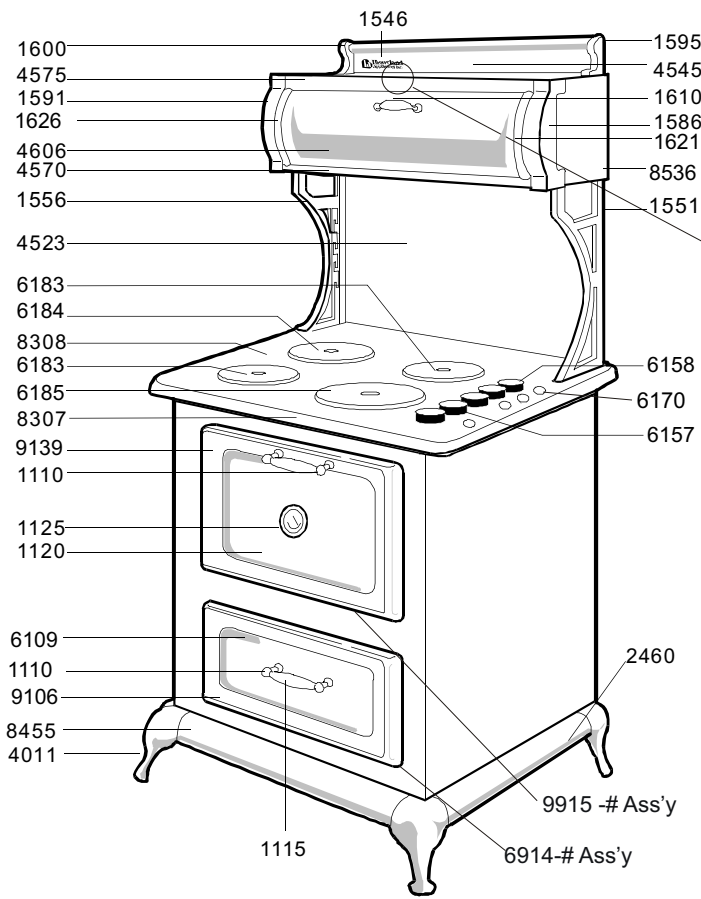

8000-##-# 30" ELECTRIC STOVE (late)

#8924 Electric Top Ass'y

#8923 Control Panel Ass'y

PAGE ID	MODEL 8000 - LATE (DISCONTINUED)	
PART# / ITEM #	DESCRIPTION	NOTES
1110	Oven Door Handle Stanchion	
1115	Hardwood Oven Door Handle	
1125	Oven Door Thermometer	
1170	Cabinet spring Catch	
1546	Heartland Nameplate w/ Clips	Subs to Part# 3599
1551	Right Cabinet Bracket	
1556	Left Cabinet Bracket	
1586	Right Cabinet Corner	Subs To 8015-# Assembly - Refer To Colour Legend For Colour Options
1591	Left Cabinet Corner	Subs To 8015-# Assembly - Refer To Colour Legend For Colour Options
1595	Right Cresting Corner	
1600	Left Cresting Corner	
1610	Cabinet Door Handle	Subs to Part# R1609
1621	Left cabinet Hinge	Subs To 8015-# Assembly - Refer To Colour Legend For Colour Options
1626	Right cabinet Hinge	Subs To 8015-# Assembly - Refer To Colour Legend For Colour Options
2460	Base Rail Right or Left	
4011	Base Leg	Sub To 4012
4570	Lower Cabinet Strip	
4575	Upper Cabinet Strip	
6114	Nylon Roller Bearings	
6140	Fr Element Heat Shield	Sub To 6239
6142	L Fr. Element Heat Shield	Sub To 6244
6144	Rear Element Heat Shield	Sub To 6244
6157	Burner Control Knob	
6158	Bake/Broil Knob	
6170	Indicator Light - Orange	Subs to Part# 6171
6183	6" Solid Element	
6184	7" Solid Element	
6185	9" Solid Pan Sensor Element	
6192	Buried Oven Element	Subs to Part# R6192
6197	2 Speed Blower Control Switch	
6198	Range Light Switch	
6202	Oven Light Bulb - 40W	Part of 8202 Assembly
6210	Power cord-220v cd	4 Prong Plug
6211	Power cord -220v us - flat	3 Prong Plug
6216	Thermo disk	Subs to Part# 6217
6221	Circuit Breaker - 15AMP	
6222	Circuit Breaker - 20AMP	
6223	Closet Bracket Gasket-Left	
6226	Closet Bracket Gasket-Right	
6237	Broiler Element	Subs to Part# R6237
6345	Pan Sensor Element Control	
6346	Solid Element/Griddle Switch	Subs to Part# 6246
6347	Oven/Broiler Control	
6455	Broiler Pan and cover	
6522	Exhaust Deflector	
6675	Exhaust Filter	
6677	Exhaust Adapter	
6679	Exhaust Blower	
8200	Light Socket & Housing	Part Of 8202 Assembly
8202	Oven Light Assembly w/light bulb	
8204	Oven Lens	Part Of 8202 Assembly
8273	Control Cover Plate	
8307	Front Band	