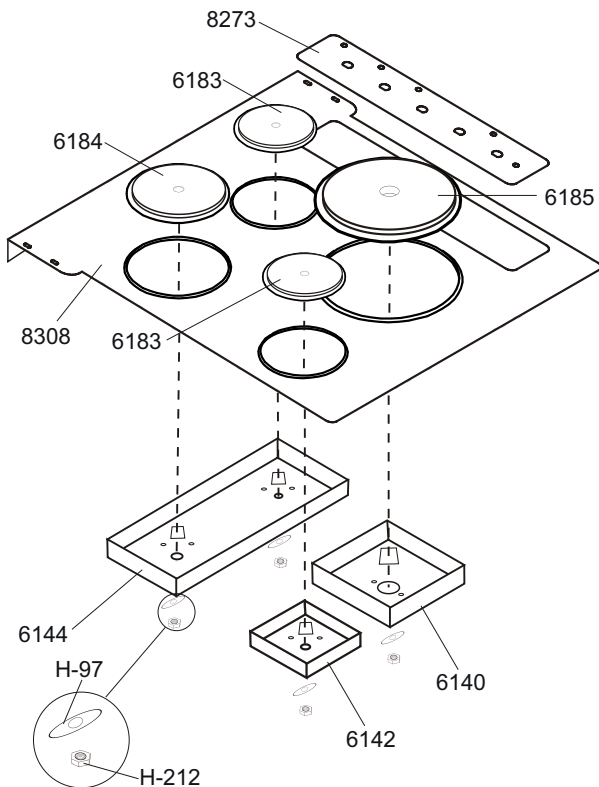

8000-##-# 30" ELECTRIC STOVE (late)

#8924 Electric Top Ass'y

#8923 Control Panel Ass'y

PAGE ID	MODEL 8000 - LATE (DISCONTINUED)	
PART# / ITEM #	DESCRIPTION	NOTES
1110	Oven Door Handle Stanchion	
1115	Hardwood Oven Door Handle	
1125	Oven Door Thermometer	
1170	Cabinet spring Catch	
1546	Heartland Nameplate w/ Clips	Subs to Part# 3599
1551	Right Cabinet Bracket	
1556	Left Cabinet Bracket	
1586	Right Cabinet Corner	Subs To 8015-# Assembly - Refer To Colour Legend For Colour Options
1591	Left Cabinet Corner	Subs To 8015-# Assembly - Refer To Colour Legend For Colour Options
1595	Right Cresting Corner	
1600	Left Cresting Corner	
1610	Cabinet Door Handle	Subs to Part# R1609
1621	Left cabinet Hinge	Subs To 8015-# Assembly - Refer To Colour Legend For Colour Options
1626	Right cabinet Hinge	Subs To 8015-# Assembly - Refer To Colour Legend For Colour Options
2460	Base Rail Right or Left	
4011	Base Leg	Sub To 4012
4570	Lower Cabinet Strip	
4575	Upper Cabinet Strip	
6114	Nylon Roller Bearings	
6140	Fr Element Heat Shield	Sub To 6239
6142	L Fr. Element Heat Shield	Sub To 6244
6144	Rear Element Heat Shield	Sub To 6244
6157	Burner Control Knob	
6158	Bake/Broil Knob	
6170	Indicator Light - Orange	Subs to Part# 6171
6183	6" Solid Element	
6184	7" Solid Element	
6185	9" Solid Pan Sensor Element	
6192	Buried Oven Element	Subs to Part# R6192
6197	2 Speed Blower Control Switch	
6198	Range Light Switch	
6202	Oven Light Bulb - 40W	Part of 8202 Assembly
6210	Power cord-220v cd	4 Prong Plug
6211	Power cord -220v us - flat	3 Prong Plug
6216	Thermo disk	Subs to Part# 6217
6221	Circuit Breaker - 15AMP	
6222	Circuit Breaker - 20AMP	
6223	Closet Bracket Gasket-Left	
6226	Closet Bracket Gasket-Right	
6237	Broiler Element	Subs to Part# R6237
6345	Pan Sensor Element Control	
6346	Solid Element/Griddle Switch	Subs to Part# 6246
6347	Oven/Broiler Control	
6455	Broiler Pan and cover	
6522	Exhaust Deflector	
6675	Exhaust Filter	
6677	Exhaust Adapter	
6679	Exhaust Blower	
8200	Light Socket & Housing	Part Of 8202 Assembly
8202	Oven Light Assembly w/light bulb	
8204	Oven Lens	Part Of 8202 Assembly
8273	Control Cover Plate	
8307	Front Band	