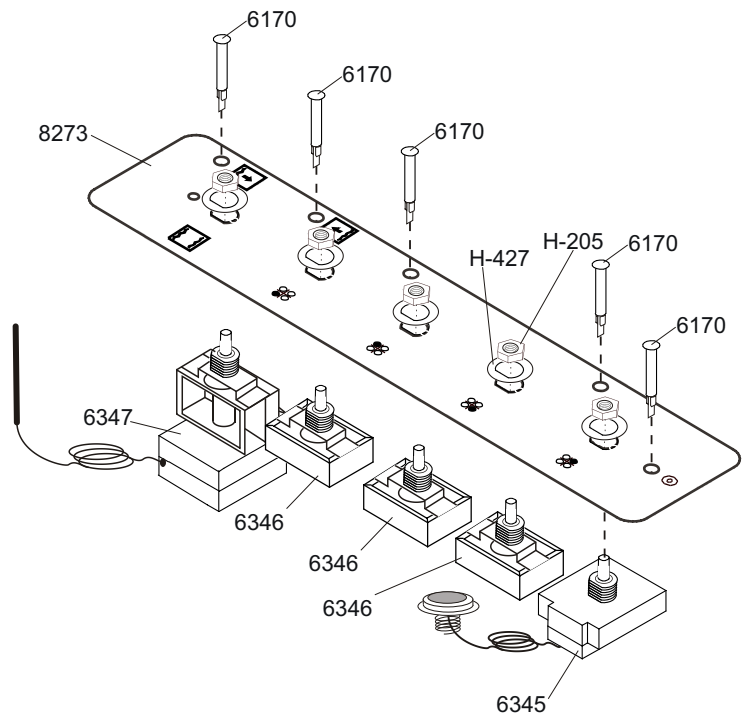

8000-##-# 30" ELECTRIC STOVE (late)

#8924 Electric Top Ass'y

#8923 Control Panel Ass'y

PAGE ID	MODEL 8000 - LATE (DISCONTINUED)	
PART# / ITEM #	DESCRIPTION	NOTES
1110	Oven Door Handle Stanchion	
1115	Hardwood Oven Door Handle	
1125	Oven Door Thermometer	
1170	Cabinet spring Catch	
1546	Heartland Nameplate w/ Clips	Subs to Part# 3599
1551	Right Cabinet Bracket	
1556	Left Cabinet Bracket	
1586	Right Cabinet Corner	Subs To 8015-# Assembly - Refer To Colour Legend For Colour Options
1591	Left Cabinet Corner	Subs To 8015-# Assembly - Refer To Colour Legend For Colour Options
1595	Right Cresting Corner	
1600	Left Cresting Corner	
1610	Cabinet Door Handle	Subs to Part# R1609
1621	Left cabinet Hinge	Subs To 8015-# Assembly - Refer To Colour Legend For Colour Options
1626	Right cabinet Hinge	Subs To 8015-# Assembly - Refer To Colour Legend For Colour Options
2460	Base Rail Right or Left	
4011	Base Leg	Sub To 4012
4570	Lower Cabinet Strip	
4575	Upper Cabinet Strip	
6114	Nylon Roller Bearings	
6140	Fr Element Heat Shield	Sub To 6239
6142	L Fr. Element Heat Shield	Sub To 6244
6144	Rear Element Heat Shield	Sub To 6244
6157	Burner Control Knob	
6158	Bake/Broil Knob	
6170	Indicator Light - Orange	Subs to Part# 6171
6183	6" Solid Element	
6184	7" Solid Element	
6185	9" Solid Pan Sensor Element	
6192	Buried Oven Element	Subs to Part# R6192
6197	2 Speed Blower Control Switch	
6198	Range Light Switch	
6202	Oven Light Bulb - 40W	Part of 8202 Assembly
6210	Power cord-220v cd	4 Prong Plug
6211	Power cord -220v us - flat	3 Prong Plug
6216	Thermo disk	Subs to Part# 6217
6221	Circuit Breaker - 15AMP	
6222	Circuit Breaker - 20AMP	
6223	Closet Bracket Gasket-Left	
6226	Closet Bracket Gasket-Right	
6237	Broiler Element	Subs to Part# R6237
6345	Pan Sensor Element Control	
6346	Solid Element/Griddle Switch	Subs to Part# 6246
6347	Oven/Broiler Control	
6455	Broiler Pan and cover	
6522	Exhaust Deflector	
6675	Exhaust Filter	
6677	Exhaust Adapter	
6679	Exhaust Blower	
8200	Light Socket & Housing	Part Of 8202 Assembly
8202	Oven Light Assembly w/light bulb	
8204	Oven Lens	Part Of 8202 Assembly
8273	Control Cover Plate	
8307	Front Band	