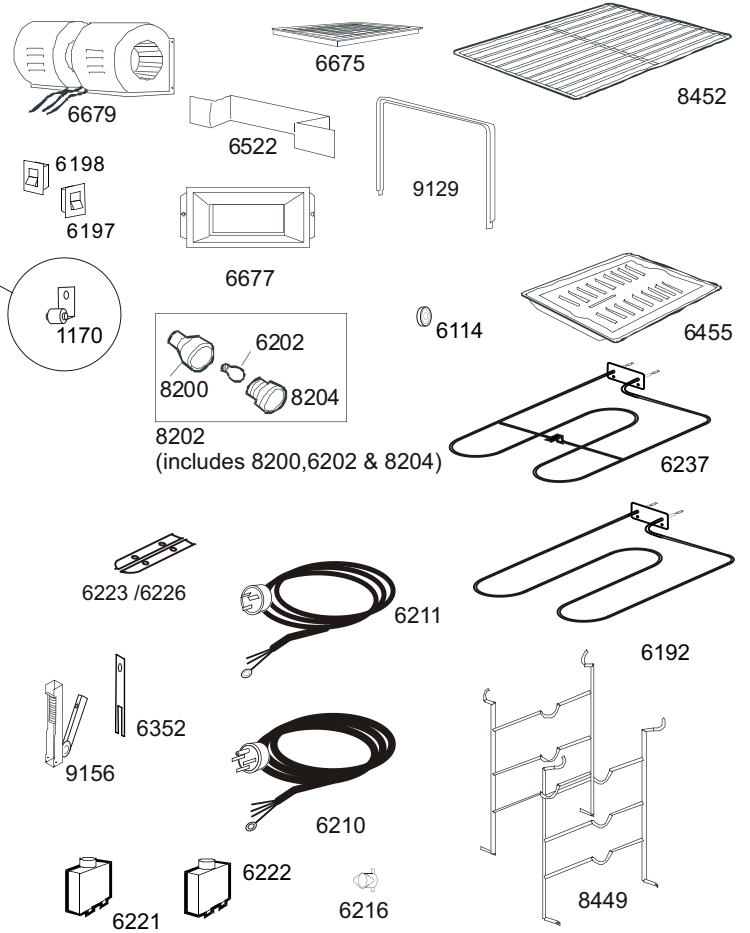

8000-##-# 30" ELECTRIC STOVE (late)

#8924 Electric Top Ass'y

#8923 Control Panel Ass'y

PAGE ID	MODEL 8000 - LATE (DISCONTINUED)	
PART# / ITEM #	DESCRIPTION	NOTES
1110	Oven Door Handle Stanchion	
1115	Hardwood Oven Door Handle	
1125	Oven Door Thermometer	
1170	Cabinet spring Catch	
1546	Heartland Nameplate w/ Clips	Subs to Part# 3599
1551	Right Cabinet Bracket	
1556	Left Cabinet Bracket	
1586	Right Cabinet Corner	Subs To 8015-# Assembly - Refer To Colour Legend For Colour Options
1591	Left Cabinet Corner	Subs To 8015-# Assembly - Refer To Colour Legend For Colour Options
1595	Right Cresting Corner	
1600	Left Cresting Corner	
1610	Cabinet Door Handle	Subs to Part# R1609
1621	Left cabinet Hinge	Subs To 8015-# Assembly - Refer To Colour Legend For Colour Options
1626	Right cabinet Hinge	Subs To 8015-# Assembly - Refer To Colour Legend For Colour Options
2460	Base Rail Right or Left	
4011	Base Leg	Sub To 4012
4570	Lower Cabinet Strip	
4575	Upper Cabinet Strip	
6114	Nylon Roller Bearings	
6140	Fr Element Heat Shield	Sub To 6239
6142	L Fr. Element Heat Shield	Sub To 6244
6144	Rear Element Heat Shield	Sub To 6244
6157	Burner Control Knob	
6158	Bake/Broil Knob	
6170	Indicator Light - Orange	Subs to Part# 6171
6183	6" Solid Element	
6184	7" Solid Element	
6185	9" Solid Pan Sensor Element	
6192	Buried Oven Element	Subs to Part# R6192
6197	2 Speed Blower Control Switch	
6198	Range Light Switch	
6202	Oven Light Bulb - 40W	Part of 8202 Assembly
6210	Power cord-220v cd	4 Prong Plug
6211	Power cord -220v us - flat	3 Prong Plug
6216	Thermo disk	Subs to Part# 6217
6221	Circuit Breaker - 15AMP	
6222	Circuit Breaker - 20AMP	
6223	Closet Bracket Gasket-Left	
6226	Closet Bracket Gasket-Right	
6237	Broiler Element	Subs to Part# R6237
6345	Pan Sensor Element Control	
6346	Solid Element/Griddle Switch	Subs to Part# 6246
6347	Oven/Broiler Control	
6455	Broiler Pan and cover	
6522	Exhaust Deflector	
6675	Exhaust Filter	
6677	Exhaust Adapter	
6679	Exhaust Blower	
8200	Light Socket & Housing	Part Of 8202 Assembly
8202	Oven Light Assembly w/light bulb	
8204	Oven Lens	Part Of 8202 Assembly
8273	Control Cover Plate	
8307	Front Band	