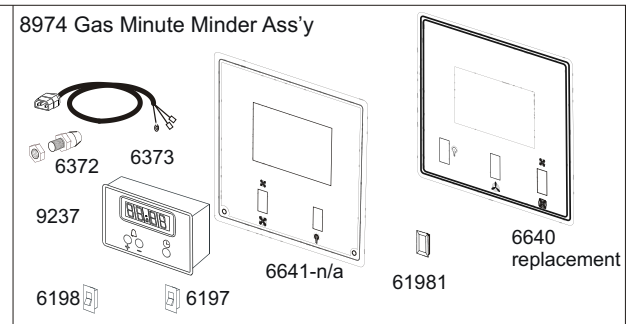

9000-##-# 30" GAS STOVE

(Parts illustrated for both cone and sealed burner variations)

PAGE ID	MODEL 9000 (DISCONTINUED)	
PART# / ITEM #	DESCRIPTION	NOTES
1115	Oven Door Handle (Wood)	
1125	Oven Door Thermometer (Non-Functional)	
1170	Cabinet Spring Catch	
1546	Heartland Nameplatew/ Clips	Subs to Part# 3599
1550	Right Cabinet Bracket	This Part No Longer Available, May Be Replaced With 1551, 1556 And 45211-# Splashback. Some Drilling For Mounting Holes May Be Required.
1555	Left Cabinet Bracket	This Part No Longer Available, May Be Replaced With 1551, 1556 And 45211-# Splashback. Some Drilling For Mounting Holes May Be Required.
1588	Right Cabinet Cast Corner	Subs To 8015-# Assembly - Refer To Colour Legend For Colour Options
1592	Left Cabinet Cast Corner	Subs To 8015-# Assembly - Refer To Colour Legend For Colour Options
1595	Right Cast Cresting Corner	
1600	Left Cast Cresting Corner	
1610	Cabinet Door Handle	Subs to Part# R1609
1621	Left Cabinet Hinge	Subs To 8015-# Assembly - Refer To Colour Legend For Colour Options
1626	Right Cabinet Hinge	Subs To 8015-# Assembly - Refer To Colour Legend For Colour Options
2460	Right And Left Of Base	
4011	Base Legs	Subs to Part# 4012
4570	Lower Cabinet Strip	
4575	Upper Cabinet Strip	
6197	2 Speed Blower Control Switch	
6198	Oven And Cabinet Light Switch	
6202	Oven Light Bulb - 40w	
6212	Snap In Push Switch	
6223	Closet Bracket Gasket-Left	
6226	Closet Bracket Gasket-Right	
6352	Oven Door Hinge Gasket	
6372	Strain Relief .472 Dia	
6373	Closet Power Cord (Gas)	
6452	Oven Rack	for oven w/o side racks #8449
6455	Broiler Pan & Cover 2 Pc	Replaces 6453/6454
6522	Exhaust Deflector	
6641	Gas Control Panel	Subs to Part# 6640
6675	Exhaust Filter	
6677	Exhaust Adapter Boot To 3 1/4 X 10	
6679	Exhaust Blower	
7073	Broiler Drawer Rack	
7114	Roller - Steel -	
7123	Spring - Broiler Drawer	
7138	Oven Burner Gas Line 3/8	
7141	16.5" .25 Aluminum Tube	Subs to Part# 7148
7144	36.00" 3/16 Aluminum Tube Timer To Pilot	
7145	18.00" 3/16 Aluminum Tube Control To Timer	
7150	Cast Street Elbow- 1/2" 90°	
7153	Valve Mounting Screw 1/4-20 X 5/16	Sealed Burner
7154	Valve Screw 10-24 X 1" & Gasket	
7156	Gasket-Small Burner Base	Sealed Burner
7157	Gasket-Medium Burner Base	Sealed Burner
7158	Gasket- Large Burner Base	Sealed Burner
7182	Spark Module-2+1	
7183	Top Burner Control Knob	
7184	Oven Burner Control Knob	