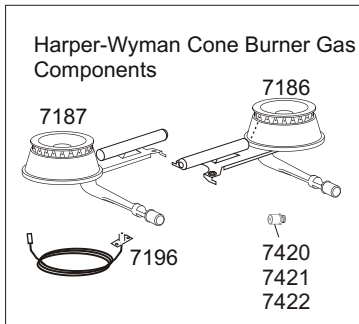

9000-##-# 30" GAS STOVE

(Parts illustrated for both cone and sealed burner variations)

PAGE ID	MODEL 9000 (DISCONTINUED)	
PART# / ITEM #	DESCRIPTION	NOTES
1115	Oven Door Handle (Wood)	
1125	Oven Door Thermometer (Non-Functional)	
1170	Cabinet Spring Catch	
1546	Heartland Nameplatew/ Clips	Subs to Part# 3599
1550	Right Cabinet Bracket	This Part No Longer Available, May Be Replaced With 1551, 1556 And 45211-# Splashback. Some Drilling For Mounting Holes May Be Required.
1555	Left Cabinet Bracket	This Part No Longer Available, May Be Replaced With 1551, 1556 And 45211-# Splashback. Some Drilling For Mounting Holes May Be Required.
1588	Right Cabinet Cast Corner	Subs To 8015-# Assembly - Refer To Colour Legend For Colour Options
1592	Left Cabinet Cast Corner	Subs To 8015-# Assembly - Refer To Colour Legend For Colour Options
1595	Right Cast Cresting Corner	
1600	Left Cast Cresting Corner	
1610	Cabinet Door Handle	Subs to Part# R1609
1621	Left Cabinet Hinge	Subs To 8015-# Assembly - Refer To Colour Legend For Colour Options
1626	Right Cabinet Hinge	Subs To 8015-# Assembly - Refer To Colour Legend For Colour Options
2460	Right And Left Of Base	
4011	Base Legs	Subs to Part# 4012
4570	Lower Cabinet Strip	
4575	Upper Cabinet Strip	
6197	2 Speed Blower Control Switch	
6198	Oven And Cabinet Light Switch	
6202	Oven Light Bulb - 40w	
6212	Snap In Push Switch	
6223	Closet Bracket Gasket-Left	
6226	Closet Bracket Gasket-Right	
6352	Oven Door Hinge Gasket	
6372	Strain Relief .472 Dia	
6373	Closet Power Cord (Gas)	
6452	Oven Rack	for oven w/o side racks #8449
6455	Broiler Pan & Cover 2 Pc	Replaces 6453/6454
6522	Exhaust Deflector	
6641	Gas Control Panel	Subs to Part# 6640
6675	Exhaust Filter	
6677	Exhaust Adapter Boot To 3 1/4 X 10	
6679	Exhaust Blower	
7073	Broiler Drawer Rack	
7114	Roller - Steel -	
7123	Spring - Broiler Drawer	
7138	Oven Burner Gas Line 3/8	
7141	16.5" .25 Aluminum Tube	Subs to Part# 7148
7144	36.00" 3/16 Aluminum Tube Timer To Pilot	
7145	18.00" 3/16 Aluminum Tube Control To Timer	
7150	Cast Street Elbow- 1/2" 90°	
7153	Valve Mounting Screw 1/4-20 X 5/16	Sealed Burner
7154	Valve Screw 10-24 X 1" & Gasket	
7156	Gasket-Small Burner Base	Sealed Burner
7157	Gasket-Medium Burner Base	Sealed Burner
7158	Gasket- Large Burner Base	Sealed Burner
7182	Spark Module-2+1	
7183	Top Burner Control Knob	
7184	Oven Burner Control Knob	