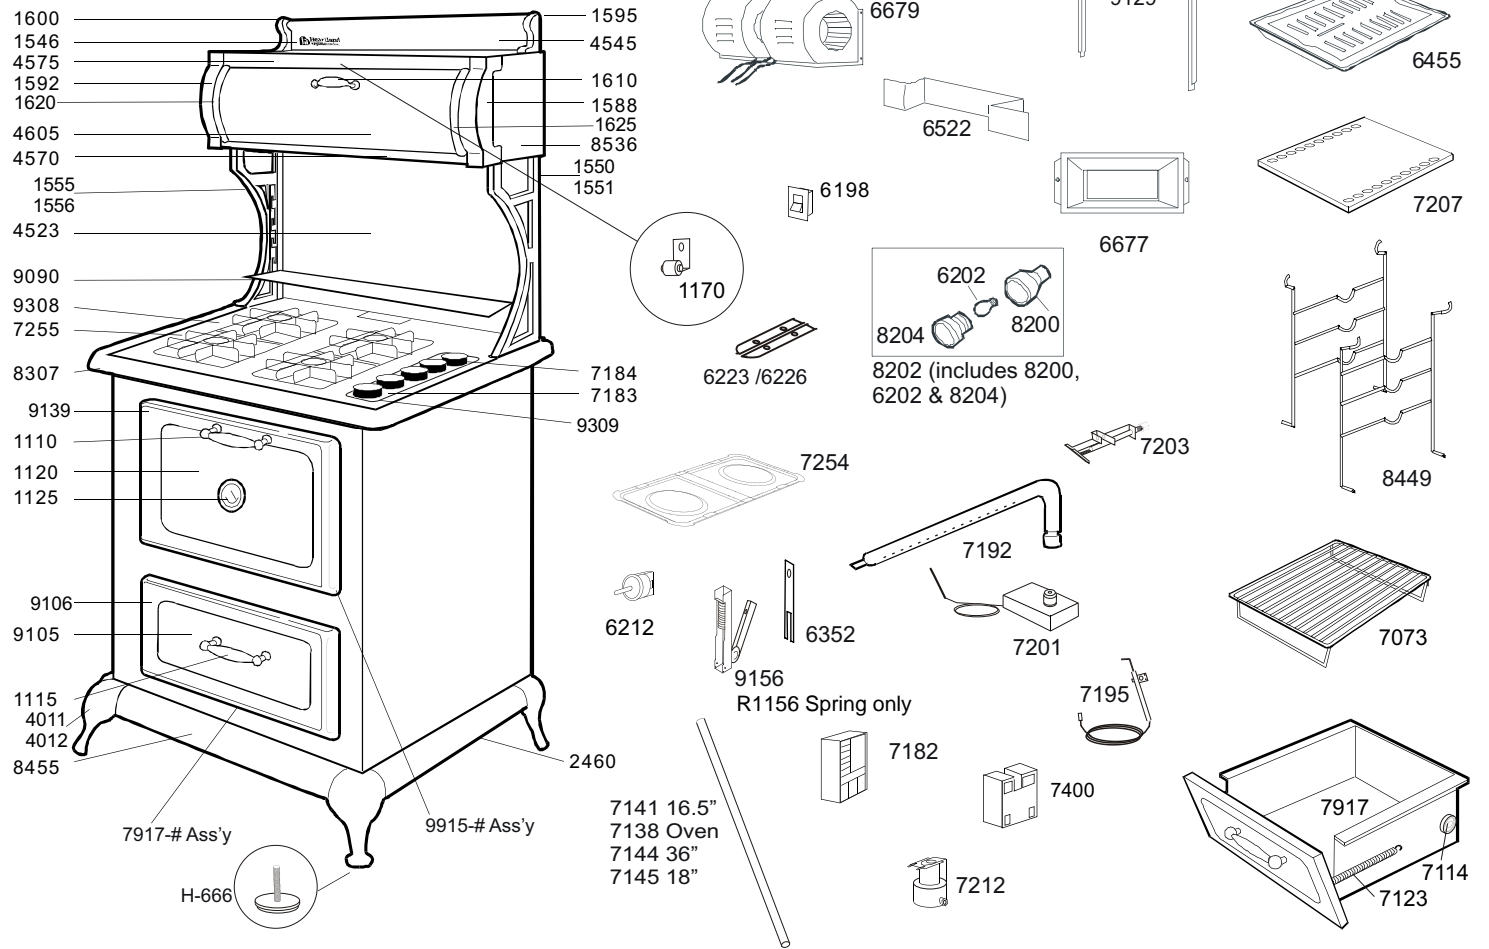

9000-##-# 30" GAS STOVE

(Parts illustrated for both cone and sealed burner variations)

PAGE ID	MODEL 9000 (DISCONTINUED)	
PART# / ITEM #	DESCRIPTION	NOTES
1115	Oven Door Handle (Wood)	
1125	Oven Door Thermometer (Non-Functional)	
1170	Cabinet Spring Catch	
1546	Heartland Nameplatew/ Clips	Subs to Part# 3599
1550	Right Cabinet Bracket	This Part No Longer Available, May Be Replaced With 1551, 1556 And 45211-# Splashback. Some Drilling For Mounting Holes May Be Required.
1555	Left Cabinet Bracket	This Part No Longer Available, May Be Replaced With 1551, 1556 And 45211-# Splashback. Some Drilling For Mounting Holes May Be Required.
1588	Right Cabinet Cast Corner	Subs To 8015-# Assembly - Refer To Colour Legend For Colour Options
1592	Left Cabinet Cast Corner	Subs To 8015-# Assembly - Refer To Colour Legend For Colour Options
1595	Right Cast Cresting Corner	
1600	Left Cast Cresting Corner	
1610	Cabinet Door Handle	Subs to Part# R1609
1621	Left Cabinet Hinge	Subs To 8015-# Assembly - Refer To Colour Legend For Colour Options
1626	Right Cabinet Hinge	Subs To 8015-# Assembly - Refer To Colour Legend For Colour Options
2460	Right And Left Of Base	
4011	Base Legs	Subs to Part# 4012
4570	Lower Cabinet Strip	
4575	Upper Cabinet Strip	
6197	2 Speed Blower Control Switch	
6198	Oven And Cabinet Light Switch	
6202	Oven Light Bulb - 40w	
6212	Snap In Push Switch	
6223	Closet Bracket Gasket-Left	
6226	Closet Bracket Gasket-Right	
6352	Oven Door Hinge Gasket	
6372	Strain Relief .472 Dia	
6373	Closet Power Cord (Gas)	
6452	Oven Rack	for oven w/o side racks #8449
6455	Broiler Pan & Cover 2 Pc	Replaces 6453/6454
6522	Exhaust Deflector	
6641	Gas Control Panel	Subs to Part# 6640
6675	Exhaust Filter	
6677	Exhaust Adapter Boot To 3 1/4 X 10	
6679	Exhaust Blower	
7073	Broiler Drawer Rack	
7114	Roller - Steel -	
7123	Spring - Broiler Drawer	
7138	Oven Burner Gas Line 3/8	
7141	16.5" .25 Aluminum Tube	Subs to Part# 7148
7144	36.00" 3/16 Aluminum Tube Timer To Pilot	
7145	18.00" 3/16 Aluminum Tube Control To Timer	
7150	Cast Street Elbow- 1/2" 90°	
7153	Valve Mounting Screw 1/4-20 X 5/16	Sealed Burner
7154	Valve Screw 10-24 X 1" & Gasket	
7156	Gasket-Small Burner Base	Sealed Burner
7157	Gasket-Medium Burner Base	Sealed Burner
7158	Gasket- Large Burner Base	Sealed Burner
7182	Spark Module-2+1	
7183	Top Burner Control Knob	
7184	Oven Burner Control Knob	