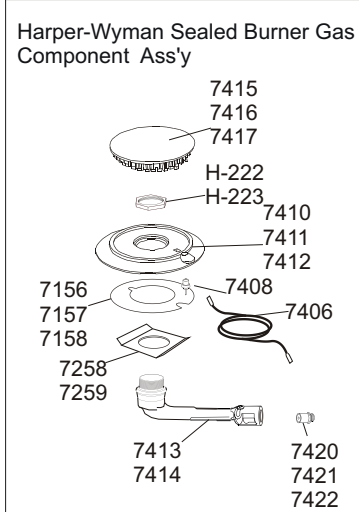

9000-##-# 30" GAS STOVE

(Parts illustrated for both cone and sealed burner variations)

PAGE ID	MODEL 9000 (DISCONTINUED)	
PART# / ITEM #	DESCRIPTION	NOTES
1115	Oven Door Handle (Wood)	
1125	Oven Door Thermometer (Non-Functional)	
1170	Cabinet Spring Catch	
1546	Heartland Nameplatew/ Clips	Subs to Part# 3599
1550	Right Cabinet Bracket	This Part No Longer Available, May Be Replaced With 1551, 1556 And 45211-# Splashback. Some Drilling For Mounting Holes May Be Required.
1555	Left Cabinet Bracket	This Part No Longer Available, May Be Replaced With 1551, 1556 And 45211-# Splashback. Some Drilling For Mounting Holes May Be Required.
1588	Right Cabinet Cast Corner	Subs To 8015-# Assembly - Refer To Colour Legend For Colour Options
1592	Left Cabinet Cast Corner	Subs To 8015-# Assembly - Refer To Colour Legend For Colour Options
1595	Right Cast Cresting Corner	
1600	Left Cast Cresting Corner	
1610	Cabinet Door Handle	Subs to Part# R1609
1621	Left Cabinet Hinge	Subs To 8015-# Assembly - Refer To Colour Legend For Colour Options
1626	Right Cabinet Hinge	Subs To 8015-# Assembly - Refer To Colour Legend For Colour Options
2460	Right And Left Of Base	
4011	Base Legs	Subs to Part# 4012
4570	Lower Cabinet Strip	
4575	Upper Cabinet Strip	
6197	2 Speed Blower Control Switch	
6198	Oven And Cabinet Light Switch	
6202	Oven Light Bulb - 40w	
6212	Snap In Push Switch	
6223	Closet Bracket Gasket-Left	
6226	Closet Bracket Gasket-Right	
6352	Oven Door Hinge Gasket	
6372	Strain Relief .472 Dia	
6373	Closet Power Cord (Gas)	
6452	Oven Rack	for oven w/o side racks #8449
6455	Broiler Pan & Cover 2 Pc	Replaces 6453/6454
6522	Exhaust Deflector	
6641	Gas Control Panel	Subs to Part# 6640
6675	Exhaust Filter	
6677	Exhaust Adapter Boot To 3 1/4 X 10	
6679	Exhaust Blower	
7073	Broiler Drawer Rack	
7114	Roller - Steel -	
7123	Spring - Broiler Drawer	
7138	Oven Burner Gas Line 3/8	
7141	16.5" .25 Aluminum Tube	Subs to Part# 7148
7144	36.00" 3/16 Aluminum Tube Timer To Pilot	
7145	18.00" 3/16 Aluminum Tube Control To Timer	
7150	Cast Street Elbow- 1/2" 90°	
7153	Valve Mounting Screw 1/4-20 X 5/16	Sealed Burner
7154	Valve Screw 10-24 X 1" & Gasket	
7156	Gasket-Small Burner Base	Sealed Burner
7157	Gasket-Medium Burner Base	Sealed Burner
7158	Gasket- Large Burner Base	Sealed Burner
7182	Spark Module-2+1	
7183	Top Burner Control Knob	
7184	Oven Burner Control Knob	