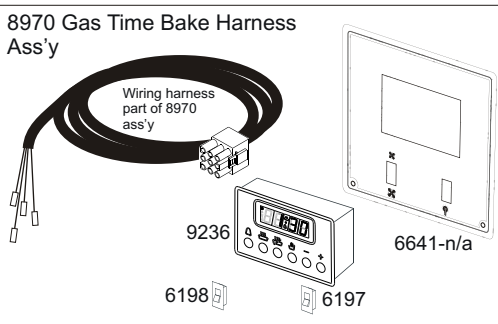

9000-##-# 30" GAS STOVE

(Parts illustrated for both cone and sealed burner variations)

PAGE ID	MODEL 9000 (DISCONTINUED)	
PART# / ITEM #	DESCRIPTION	NOTES
1115	Oven Door Handle (Wood)	
1125	Oven Door Thermometer (Non-Functional)	
1170	Cabinet Spring Catch	
1546	Heartland Nameplatew/ Clips	Subs to Part# 3599
1550	Right Cabinet Bracket	This Part No Longer Available, May Be Replaced With 1551, 1556 And 45211-# Splashback. Some Drilling For Mounting Holes May Be Required.
1555	Left Cabinet Bracket	This Part No Longer Available, May Be Replaced With 1551, 1556 And 45211-# Splashback. Some Drilling For Mounting Holes May Be Required.
1588	Right Cabinet Cast Corner	Subs To 8015-# Assembly - Refer To Colour Legend For Colour Options
1592	Left Cabinet Cast Corner	Subs To 8015-# Assembly - Refer To Colour Legend For Colour Options
1595	Right Cast Cresting Corner	
1600	Left Cast Cresting Corner	
1610	Cabinet Door Handle	Subs to Part# R1609
1621	Left Cabinet Hinge	Subs To 8015-# Assembly - Refer To Colour Legend For Colour Options
1626	Right Cabinet Hinge	Subs To 8015-# Assembly - Refer To Colour Legend For Colour Options
2460	Right And Left Of Base	
4011	Base Legs	Subs to Part# 4012
4570	Lower Cabinet Strip	
4575	Upper Cabinet Strip	
6197	2 Speed Blower Control Switch	
6198	Oven And Cabinet Light Switch	
6202	Oven Light Bulb - 40w	
6212	Snap In Push Switch	
6223	Closet Bracket Gasket-Left	
6226	Closet Bracket Gasket-Right	
6352	Oven Door Hinge Gasket	
6372	Strain Relief .472 Dia	
6373	Closet Power Cord (Gas)	
6452	Oven Rack	for oven w/o side racks #8449
6455	Broiler Pan & Cover 2 Pc	Replaces 6453/6454
6522	Exhaust Deflector	
6641	Gas Control Panel	Subs to Part# 6640
6675	Exhaust Filter	
6677	Exhaust Adapter Boot To 3 1/4 X 10	
6679	Exhaust Blower	
7073	Broiler Drawer Rack	
7114	Roller - Steel -	
7123	Spring - Broiler Drawer	
7138	Oven Burner Gas Line 3/8	
7141	16.5" .25 Aluminum Tube	Subs to Part# 7148
7144	36.00" 3/16 Aluminum Tube Timer To Pilot	
7145	18.00" 3/16 Aluminum Tube Control To Timer	
7150	Cast Street Elbow- 1/2" 90°	
7153	Valve Mounting Screw 1/4-20 X 5/16	Sealed Burner
7154	Valve Screw 10-24 X 1" & Gasket	
7156	Gasket-Small Burner Base	Sealed Burner
7157	Gasket-Medium Burner Base	Sealed Burner
7158	Gasket- Large Burner Base	Sealed Burner
7182	Spark Module-2+1	
7183	Top Burner Control Knob	
7184	Oven Burner Control Knob	