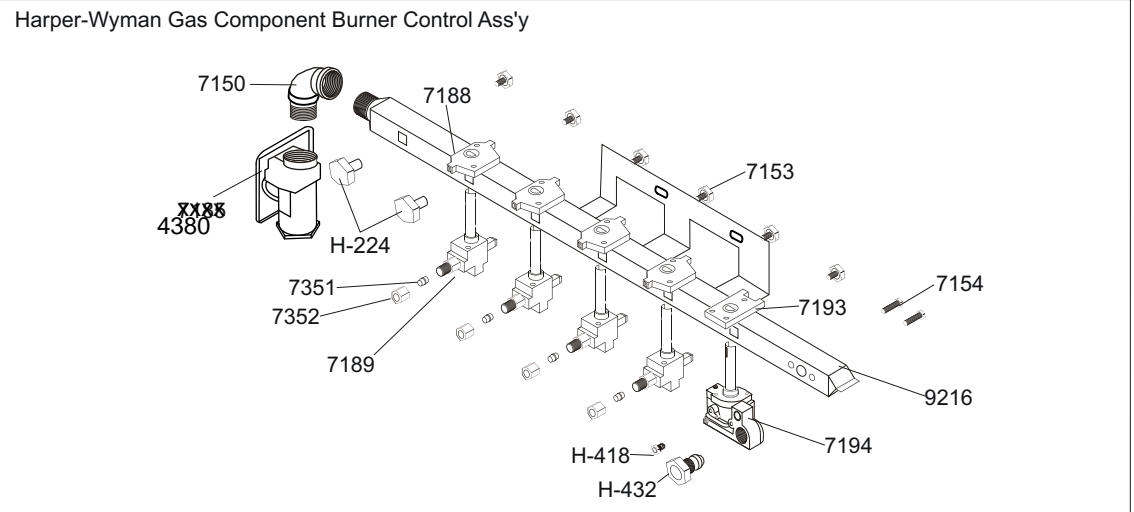

9000-##-# 30" GAS STOVE

(Parts illustrated for both cone and sealed burner variations)

PAGE ID	MODEL 9000 (DISCONTINUED)	
PART# / ITEM #	DESCRIPTION	NOTES
1115	Oven Door Handle (Wood)	
1125	Oven Door Thermometer (Non-Functional)	
1170	Cabinet Spring Catch	
1546	Heartland Nameplatew/ Clips	Subs to Part# 3599
1550	Right Cabinet Bracket	This Part No Longer Available, May Be Replaced With 1551, 1556 And 45211-# Splashback. Some Drilling For Mounting Holes May Be Required.
1555	Left Cabinet Bracket	This Part No Longer Available, May Be Replaced With 1551, 1556 And 45211-# Splashback. Some Drilling For Mounting Holes May Be Required.
1588	Right Cabinet Cast Corner	Subs To 8015-# Assembly - Refer To Colour Legend For Colour Options
1592	Left Cabinet Cast Corner	Subs To 8015-# Assembly - Refer To Colour Legend For Colour Options
1595	Right Cast Cresting Corner	
1600	Left Cast Cresting Corner	
1610	Cabinet Door Handle	Subs to Part# R1609
1621	Left Cabinet Hinge	Subs To 8015-# Assembly - Refer To Colour Legend For Colour Options
1626	Right Cabinet Hinge	Subs To 8015-# Assembly - Refer To Colour Legend For Colour Options
2460	Right And Left Of Base	
4011	Base Legs	Subs to Part# 4012
4570	Lower Cabinet Strip	
4575	Upper Cabinet Strip	
6197	2 Speed Blower Control Switch	
6198	Oven And Cabinet Light Switch	
6202	Oven Light Bulb - 40w	
6212	Snap In Push Switch	
6223	Closet Bracket Gasket-Left	
6226	Closet Bracket Gasket-Right	
6352	Oven Door Hinge Gasket	
6372	Strain Relief .472 Dia	
6373	Closet Power Cord (Gas)	
6452	Oven Rack	for oven w/o side racks #8449
6455	Broiler Pan & Cover 2 Pc	Replaces 6453/6454
6522	Exhaust Deflector	
6641	Gas Control Panel	Subs to Part# 6640
6675	Exhaust Filter	
6677	Exhaust Adapter Boot To 3 1/4 X 10	
6679	Exhaust Blower	
7073	Broiler Drawer Rack	
7114	Roller - Steel -	
7123	Spring - Broiler Drawer	
7138	Oven Burner Gas Line 3/8	
7141	16.5" .25 Aluminum Tube	Subs to Part# 7148
7144	36.00" 3/16 Aluminum Tube Timer To Pilot	
7145	18.00" 3/16 Aluminum Tube Control To Timer	
7150	Cast Street Elbow- 1/2" 90°	
7153	Valve Mounting Screw 1/4-20 X 5/16	Sealed Burner
7154	Valve Screw 10-24 X 1" & Gasket	
7156	Gasket-Small Burner Base	Sealed Burner
7157	Gasket-Medium Burner Base	Sealed Burner
7158	Gasket- Large Burner Base	Sealed Burner
7182	Spark Module-2+1	
7183	Top Burner Control Knob	
7184	Oven Burner Control Knob	