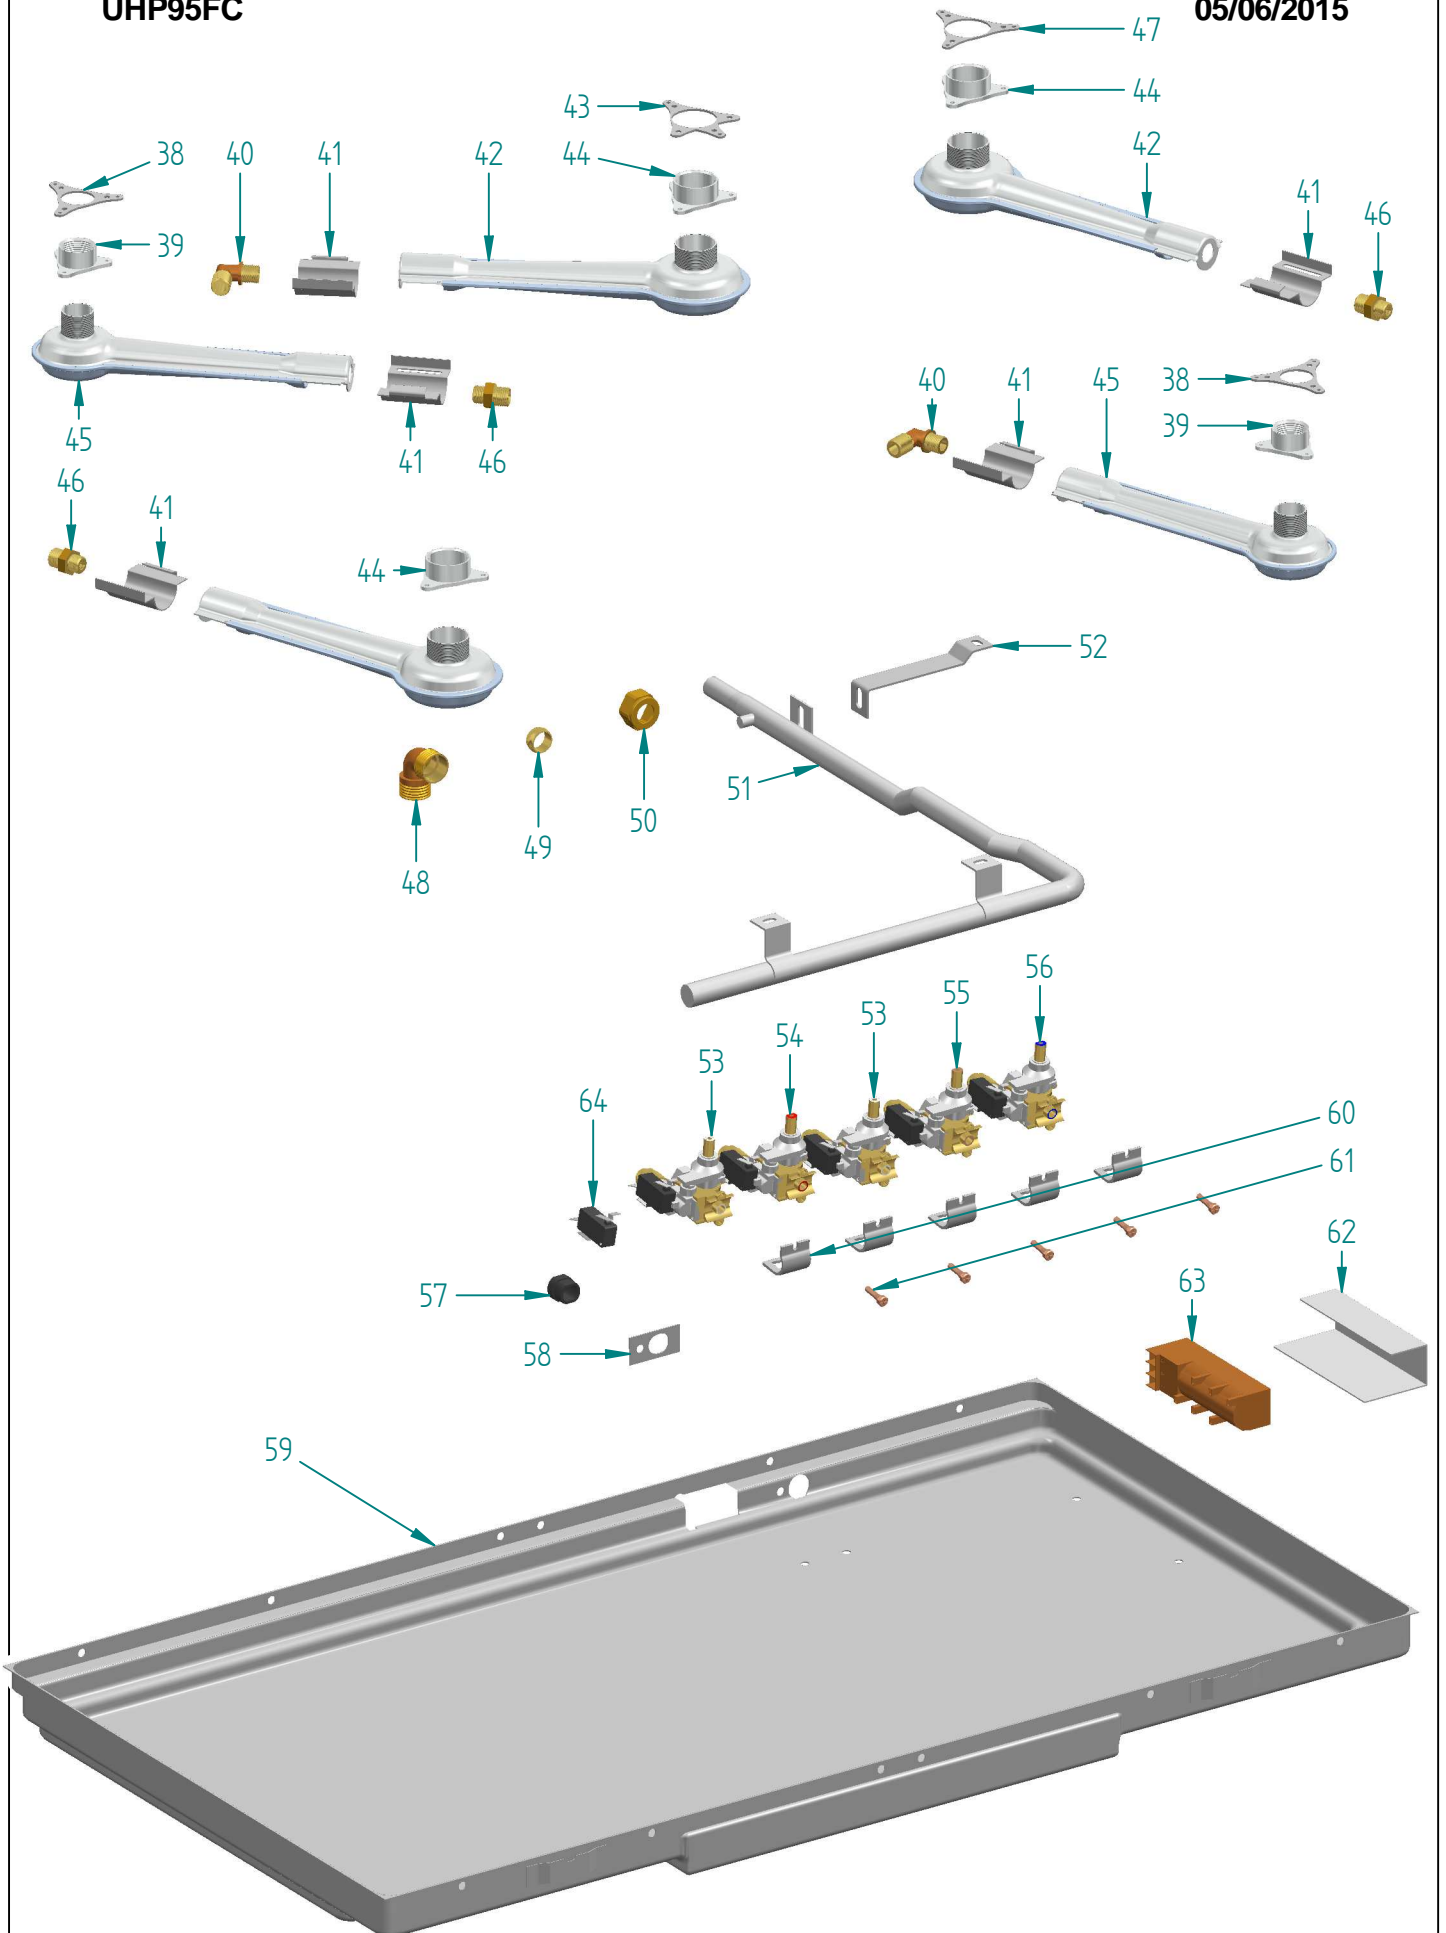

UHP95FC

<i>dis.</i>	<i>cod.</i>	<i>descrizione</i>	<i>description</i>
38	S/001/01	ADATTATORE GHIERA PICCOLA PIANI USA	BURNER ADAPTOR
39	A/082/31	GHIERA AL 22X12 (PICCOLA)	SMALL BURNER RING
40	A/434/04	PORTAINIETT A GOMITO GRILL/FUOCHI	INJECTOR HOLDER GRILL/COOKTOP
41	S/096/00	FARFALLA REG ARIA BRUC SOGLIOLA	BURNER AIR REG. BUTTERFLY VALVE
42	A/014/21	BRUCIATORE SOGLIOLA GRANDE ALLUMINATO	BIG BURNER
43	S/001/02	ADATTATORE GHIERA PESCIERA PIANI USA	BURNER ADAPTOR
44	A/082/30	GHIERA AL 28X12 (GRANDE)	BIG BURNER RING
45	A/014/20	BRUCIATORE SOGLIOLA PICCOLO ALLUMINATO	SMALL BURNER
46	A/434/05	PORTAINIETT PIANI OT DRITTO DIS.346	INJECTOR HOLDER
47	S/001/00	ADATTATORE GHIERA GRANDE PIANI USA	BURNER ADAPTOR
48	A/452/04	RACC CURVO PORTAG (SIRAL) 1/2" PO-04 D.14 OT 9360000070	HOSETAIL COUPLING (SIRAL)
49	A/004/04	BICONO 14MM RACCORDO PORTAGOMMA S135 944000016	HOSE NUT
50	A/062/20	DADO 1/2 D.14 RACCORDO PORTAGOMMA A/415/11 935002022	NUT HOSETAIL S.436/4
51	A/454/05	RAMPA PIANO HP95 SABAF	RAMP FOR P95
52	S/118/03	FERMARAMPA HP95/HP65 LAT POST	RAMP FRONT STOP FOR HP95
53	A/466/62	RUB CON MICRO PIANI VALV (45)SR USA	VALVE + S.V.
54	A/466/54	RUB CON MICRO PIANI VALV (50)P	VALVE + S.V.
55	A/466/63	RUB CON MICRO PIANI VALV (55) R USA	VALVE + S.V.
56	A/466/55	RUB CON MICRO PIANI VALV (61)TC	VALVE + S.V.
57	A/008/02	BLOCCACAVO PICCOLO PIANI 6N3-4	PLASTIC STRIP /COOKTOP
58	S/190/04	PIASTRINA BLOCCACAVO PIANI	COOKTOP CABLE CLAMPING PLAQUE
59	S/010/55	CASSETTA PIANO COTT HP95-HP95C	BED HP95-HP95C
60	A/012/06	BRIGLIA RUB PIANI RAMPA TONDA D=16	SABAF VALVE CLAMP
61	A/600/38	VITE BR RAMPA TONDA RUB SABAF	SCREW
62	A/024/12	CARTONCINO ISOL NOMEX TRASF 6FUOCHI	NOMEX INSULATING CARD FOR IGNITION TRANSFORMER 6 BURNE
63	A/494/27	TRASFORMATORE ACC EL 6 FUOCHI UL	6 WAYS IGN TRANSFORMER
64	A/401/12	MICROINT ACC RUB SABAF PIANI VALV	IGNITION SWITCH

%{Titolo}