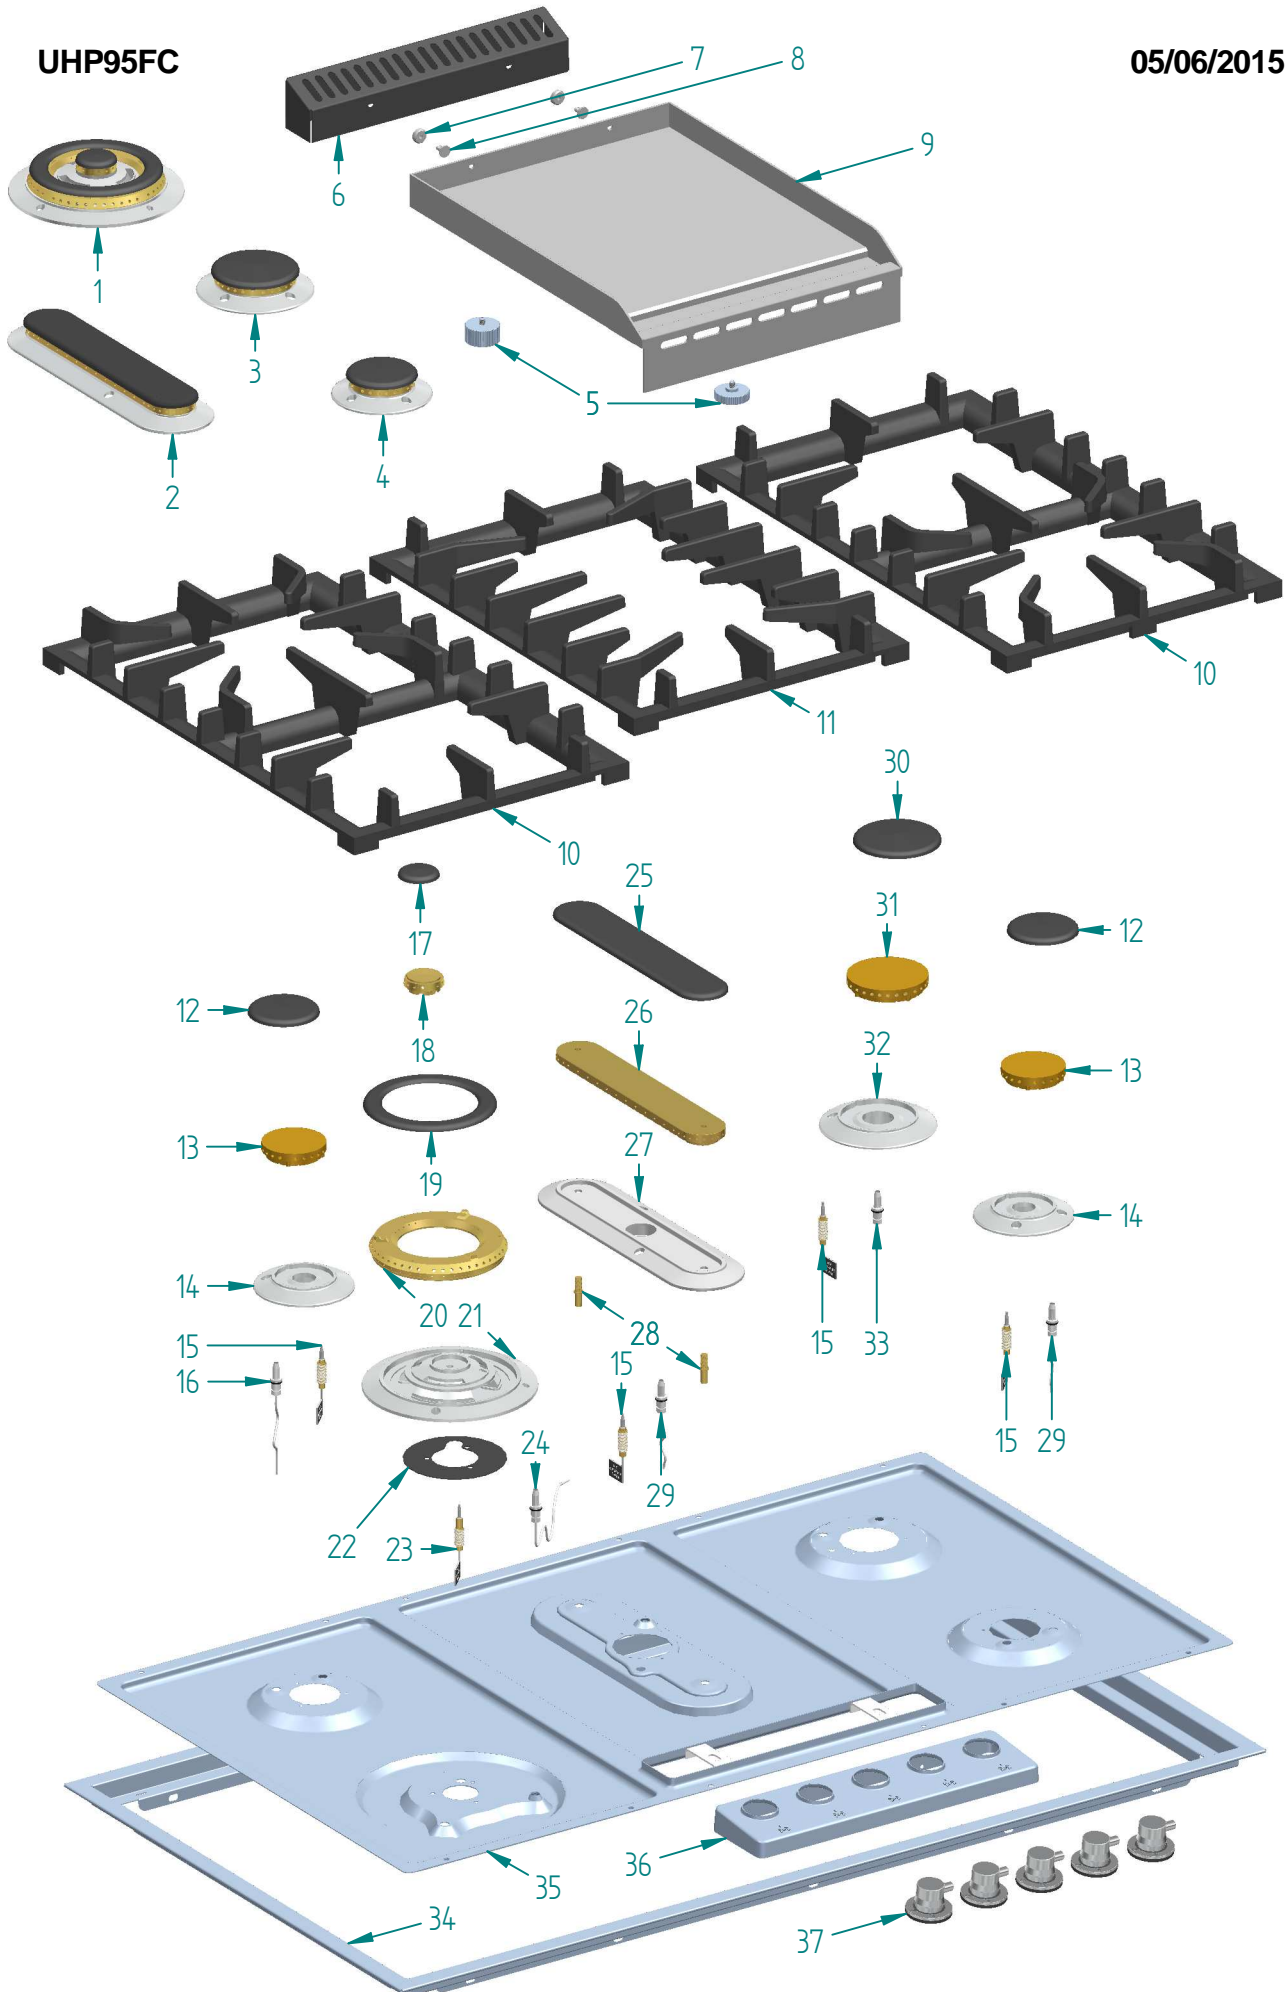

**ILVE S.p.a.**

UHP95FC/I

UHP95FC

05/06/2015

UHP95FC

<i>dis.</i>	<i>cod.</i>	<i>descrizione</i>	<i>description</i>
1	KBR014	KIT BRUC TRIPLA COR SPART C/PIOLI	COMPLETE TR RING BURNER
2	KBR002	KIT BRUC PESCIERA 2 FORI	COMPLETE FISH BURNER (2 HOLES)
3	KBR003	KIT BRUC RAP PIANO/CUC PROF 2 FORI	COMPLETE RAPID BURNER (2 HOLES)
4	KBR004	KIT BRUC SEM RAP PIA/CUC PRO 2 FORI	COMPLETE SMALL RAPID BURN (2 HOLES)
5	G/450/00	SPESSORE (KIT) FRY TOP HP95	SCREWS FOR HP95 FRY TOP
6	S/008/30/14	CAMINETTO FRY TOP H90 NERO MAT	FRY TOP CHIMNEY H90
7	A/082/32	GHIERA FIL M5 FISS CAMINO FRY TOP H90	RING
8	A/602/28	VITE FISS CERN COP S40/FRY TOP H90 ZINC DIS.043	SPECIAL SCREW
9	A/419/04	PIASTRA FRY TOP H30-H90-HP95	FRY TOP PLATE FOR H90P
10	A/092/01/10	GRIGLIA PROFESS HP95-HP65SX VETR	GRID FOR P95-P65SX HOB
11	A/092/06/10	GRIGLIA PROFESS PESCIERA HP95 VETR	FISH BURNER GRID FOR P95
12	A/048/06/10	COPRISPART PICCOLO (S1) RAF MAT 3F	SMALL FLAME DIFFUSER COVER
13	A/478/12/92	SPARTIFIAMMA PICCOLO	NEW SMALL FLAME DIFFUSER
14	A/488/11/93	TAZZINA P C PICCOLA (2 FORI)	HOB COOKER SMALL CUP+IGN+S.V. HOLES
15	A/490/03	TERMOCOPPIA BIFIL 45CM M8X1	THERMOCOUPLE 45
16	A/018/06	CANDELA ACC.(CAVO=MM800 H=MM28)	IGNITION PLUG MM 800
17	A/048/07/10	COPRISPART TC AUX RAF MAT 3F	TRIPLE RING BURNER SMALL COVER
18	A/478/17	SPARTIFIAMMA TC AUSILIARIO +INDEX	TR RING SMALL FLAME DIVIDER (INDEX)
19	A/048/09/10	COPRISPART TC GR 1V/DUAL RAF MAT 3F	TRIPLE RING FLAME DIVIDER COVER
20	A/478/21	SPARTIFIAMMA TC GRANDE 1 V/DUAL +P	DUAL TRIPLE RING BIG FLAME DIVIDER WITH SUPPORTS
21	A/488/23	TAZZINA TC (2 FORI)	TRIPLER RING CUP+IGN+S.V. HOLES
22	S/091/26	DISCO PROTEZIONE TC HP95	ENAMELED RING
23	A/490/20	TERMOCOPPIA BIFIL TC 95CM M8X1	THERMOCOUPLE 45
24	A/018/00	CANDELA ACC.(CAVO=MM1200 H=MM28)	IGNITION PLUG MM 1200
25	A/048/04/10	COPRISPART PESCIERA RAF MAT 3F	FISH BURNER FLAME DIFFUSER COVER
26	A/478/08	SPARTIFIAMMA PESCIERA	FISH BURNER BRASS FLAME DIFFUSER
27	A/488/13	TAZZINA PESCIERA (2 FORI)	FISH BURNER CUP+IGN+S.V. HOLES
28	A/602/42	VITE PESCIERA 8X26XM6 OTTONE	RETAINING SCREW FOR FISH BURNER
29	A/018/04	CANDELA ACC.(CAVO=MM600 H=MM28)	IGNITION PLUG MM 600
30	A/048/02/10	COPRISPART GRANDE (S2) RAF MAT 3F	LARGE FLAME DIFFUSER COVER
31	A/478/12/90	SPARTIFIAMMA GRANDE	NEW LARGE FLAME DIFFUSER
32	A/488/11/91	TAZZINA P C GRANDE (2 FORI)	HOB COOKER LARGE CUP+IGN+S.V. HOLES
33	A/018/02	CANDELA ACC.(CAVO=MM400 H=MM28)	IGNITION PLUG MM 400
34	S/049/00/08	CORNICE PIANO HP95 INOX	CORNICE FOR P95 / ST.ST.
35	S/174/94/08	PIANO UHP95PC INOX	COOK TOP UHP95PC / ST.ST.
36	S/063/22/08	CRUSCOTTINO INCL HP95PC SER DU INOX	CONTROL PANEL FOR HP95PC / ST.ST.
37	G/348/06/08	MANOPOLA GAS HP95 NERO INOX ML	GAS KNOB FOR HP95 / SH ST ST