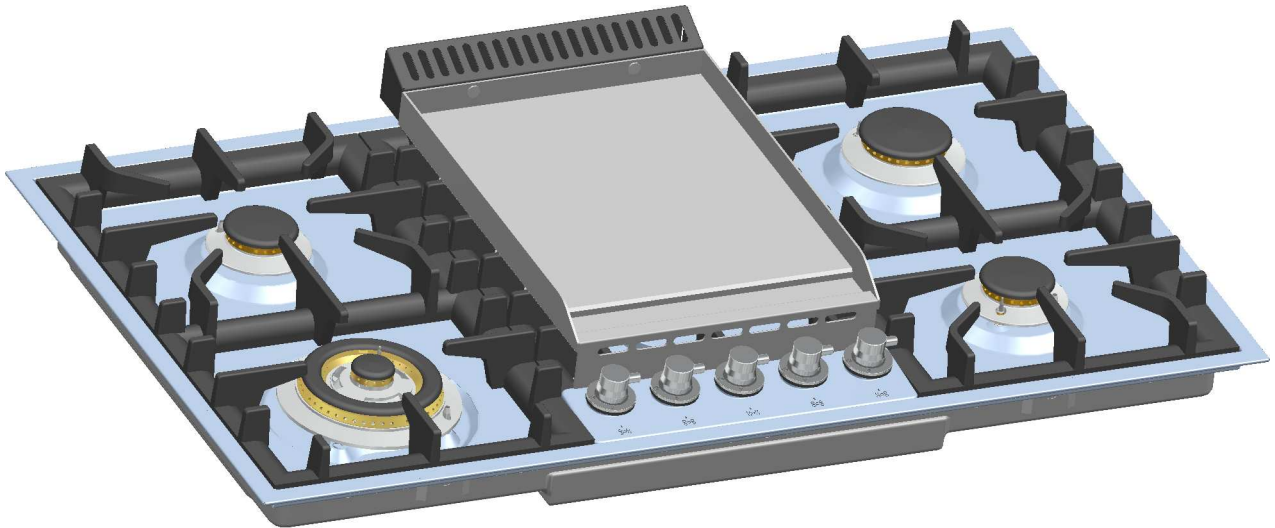

**ILVE S.p.a.**

UHP95FC/I

UHP95FC

05/06/2015

UHP95FC

<i>dis.</i>	<i>cod.</i>	<i>descrizione</i>	<i>description</i>
1	KBR014	KIT BRUC TRIPLA COR SPART C/PIOLI	COMPLETE TR RING BURNER
2	KBR002	KIT BRUC PESCIERA 2 FORI	COMPLETE FISH BURNER (2 HOLES)
3	KBR003	KIT BRUC RAP PIANO/CUC PROF 2 FORI	COMPLETE RAPID BURNER (2 HOLES)
4	KBR004	KIT BRUC SEM RAP PIA/CUC PRO 2 FORI	COMPLETE SMALL RAPID BURN (2 HOLES)
5	G/450/00	SPESSORE (KIT) FRY TOP HP95	SCREWS FOR HP95 FRY TOP
6	S/008/30/14	CAMINETTO FRY TOP H90 NERO MAT	FRY TOP CHIMNEY H90
7	A/082/32	GHIERA FIL M5 FISS CAMINO FRY TOP H90	RING
8	A/602/28	VITE FISS CERN COP S40/FRY TOP H90 ZINC DIS.043	SPECIAL SCREW
9	A/419/04	PIASTRA FRY TOP H30-H90-HP95	FRY TOP PLATE FOR H90P
10	A/092/01/10	GRIGLIA PROFESS HP95-HP65SX VETR	GRID FOR P95-P65SX HOB
11	A/092/06/10	GRIGLIA PROFESS PESCIERA HP95 VETR	FISH BURNER GRID FOR P95
12	A/048/06/10	COPRISPART PICCOLO (S1) RAF MAT 3F	SMALL FLAME DIFFUSER COVER
13	A/478/12/92	SPARTIFIAMMA PICCOLO	NEW SMALL FLAME DIFFUSER
14	A/488/11/93	TAZZINA P C PICCOLA (2 FORI)	HOB COOKER SMALL CUP+IGN+S.V. HOLES
15	A/490/03	TERMOCOPPIA BIFIL 45CM M8X1	THERMOCOUPLE 45
16	A/018/06	CANDELA ACC.(CAVO=MM800 H=MM28)	IGNITION PLUG MM 800
17	A/048/07/10	COPRISPART TC AUX RAF MAT 3F	TRIPLE RING BURNER SMALL COVER
18	A/478/17	SPARTIFIAMMA TC AUSILIARIO +INDEX	TR RING SMALL FLAME DIVIDER (INDEX)
19	A/048/09/10	COPRISPART TC GR 1V/DUAL RAF MAT 3F	TRIPLE RING FLAME DIVIDER COVER
20	A/478/21	SPARTIFIAMMA TC GRANDE 1 V/DUAL +P	DUAL TRIPLE RING BIG FLAME DIVIDER WITH SUPPORTS
21	A/488/23	TAZZINA TC (2 FORI)	TRIPLER RING CUP+IGN+S.V. HOLES
22	S/091/26	DISCO PROTEZIONE TC HP95	ENAMELED RING
23	A/490/20	TERMOCOPPIA BIFIL TC 95CM M8X1	THERMOCOUPLE 45
24	A/018/00	CANDELA ACC.(CAVO=MM1200 H=MM28)	IGNITION PLUG MM 1200
25	A/048/04/10	COPRISPART PESCIERA RAF MAT 3F	FISH BURNER FLAME DIFFUSER COVER
26	A/478/08	SPARTIFIAMMA PESCIERA	FISH BURNER BRASS FLAME DIFFUSER
27	A/488/13	TAZZINA PESCIERA (2 FORI)	FISH BURNER CUP+IGN+S.V. HOLES
28	A/602/42	VITE PESCIERA 8X26XM6 OTTONE	RETAINING SCREW FOR FISH BURNER
29	A/018/04	CANDELA ACC.(CAVO=MM600 H=MM28)	IGNITION PLUG MM 600
30	A/048/02/10	COPRISPART GRANDE (S2) RAF MAT 3F	LARGE FLAME DIFFUSER COVER
31	A/478/12/90	SPARTIFIAMMA GRANDE	NEW LARGE FLAME DIFFUSER
32	A/488/11/91	TAZZINA P C GRANDE (2 FORI)	HOB COOKER LARGE CUP+IGN+S.V. HOLES
33	A/018/02	CANDELA ACC.(CAVO=MM400 H=MM28)	IGNITION PLUG MM 400
34	S/049/00/08	CORNICE PIANO HP95 INOX	CORNICE FOR P95 / ST.ST.
35	S/174/94/08	PIANO UHP95PC INOX	COOK TOP UHP95PC / ST.ST.
36	S/063/22/08	CRUSCOTTINO INCL HP95PC SER DU INOX	CONTROL PANEL FOR HP95PC / ST.ST.
37	G/348/06/08	MANOPOLA GAS HP95 NERO INOX ML	GAS KNOB FOR HP95 / SH ST ST