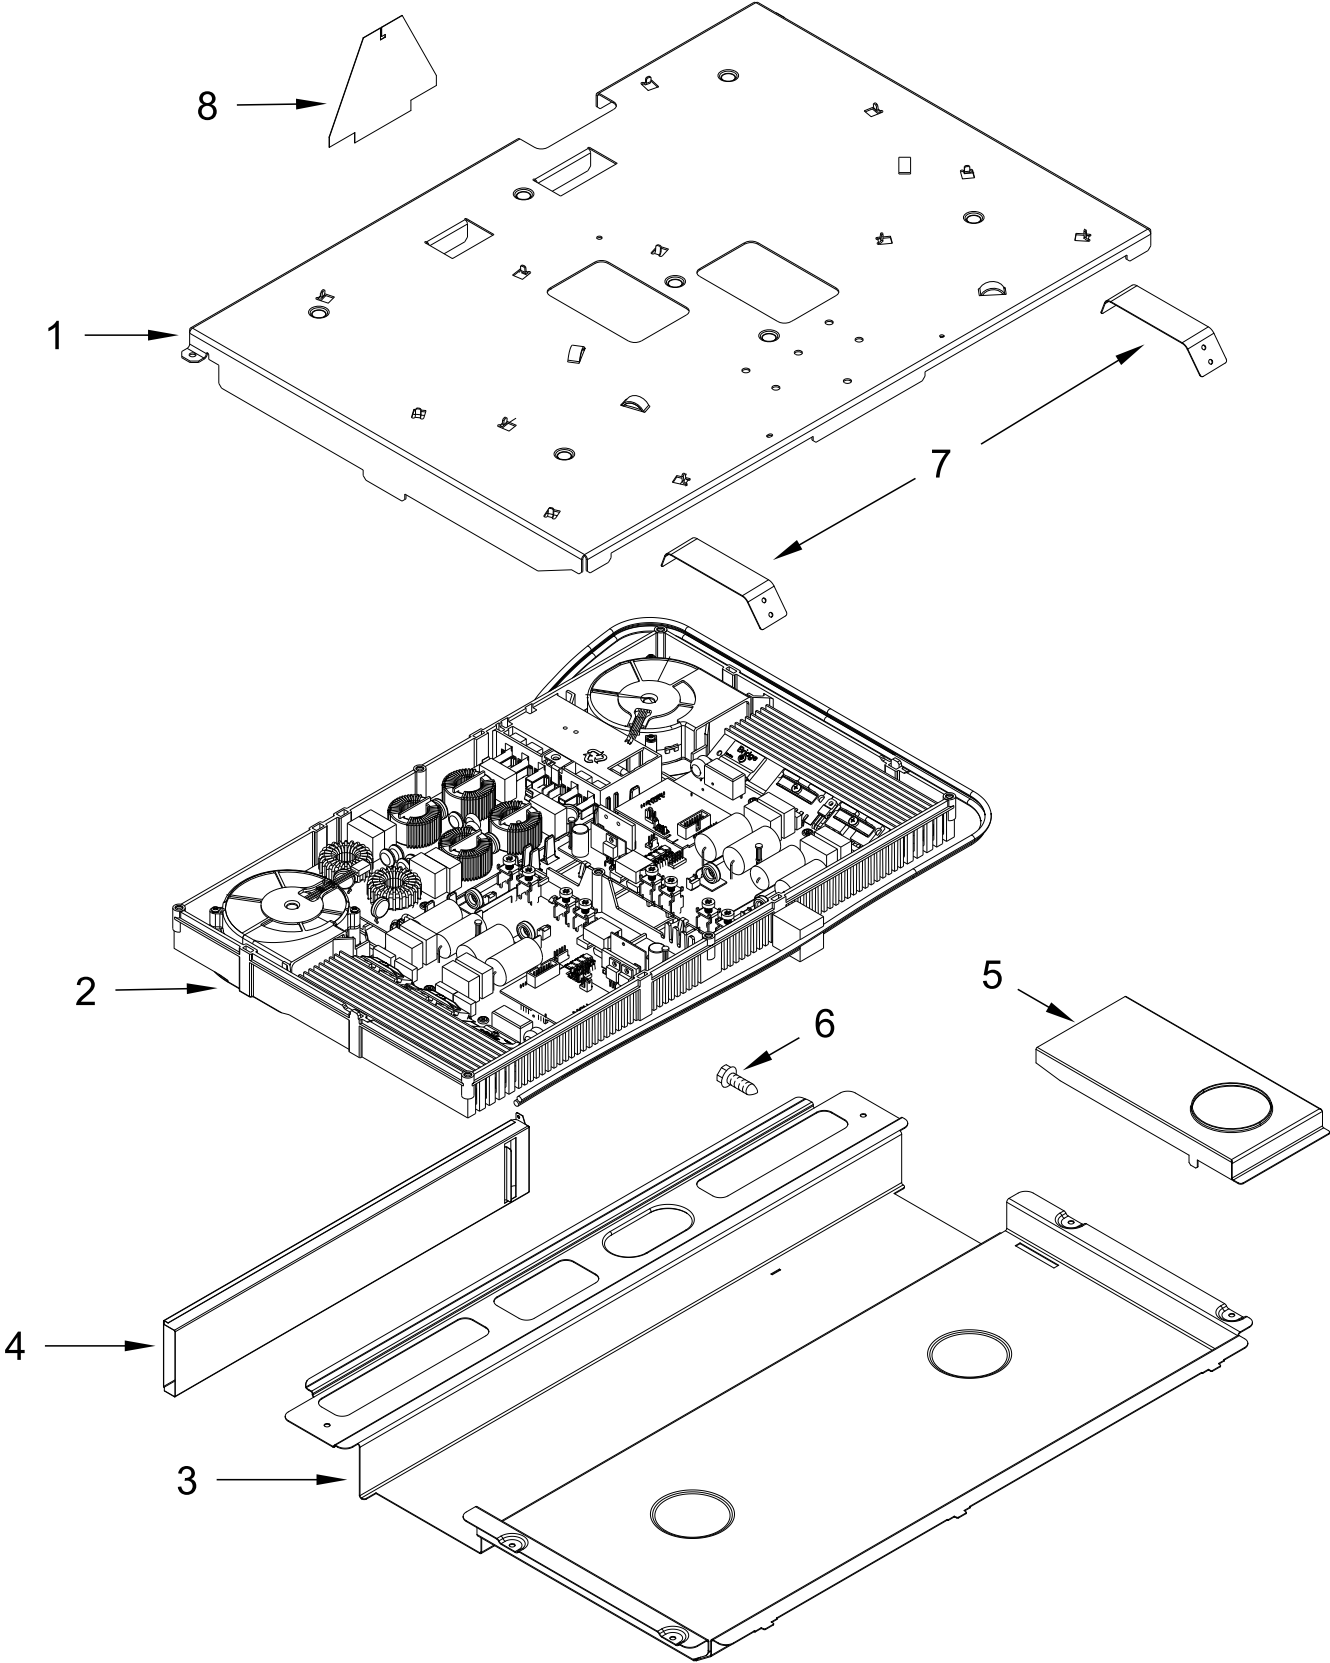

INTERIOR PARTS

INTERIOR PARTS

<u>Illus.</u> <u>No.</u>	<u>Part No.</u>	<u>Description</u>	<u>Illus.</u> <u>No.</u>	<u>Part No.</u>	<u>Description</u>	<u>Illus.</u> <u>No.</u>	<u>Part No.</u>	<u>Description</u>
1	W10854048	Pan, Induction (Upper)	5	W10606133	Duct, Recirculation Plate	7	W10854045	Spring (Cantilever)
2	W10873520	Assembly, Induction Module	6	3196169	Screw	8	W10884792	Insulation, Shield
3	W10536319	Pan, Induction (Lower)						
4	W10719194	Assembly, Induction Side Duct