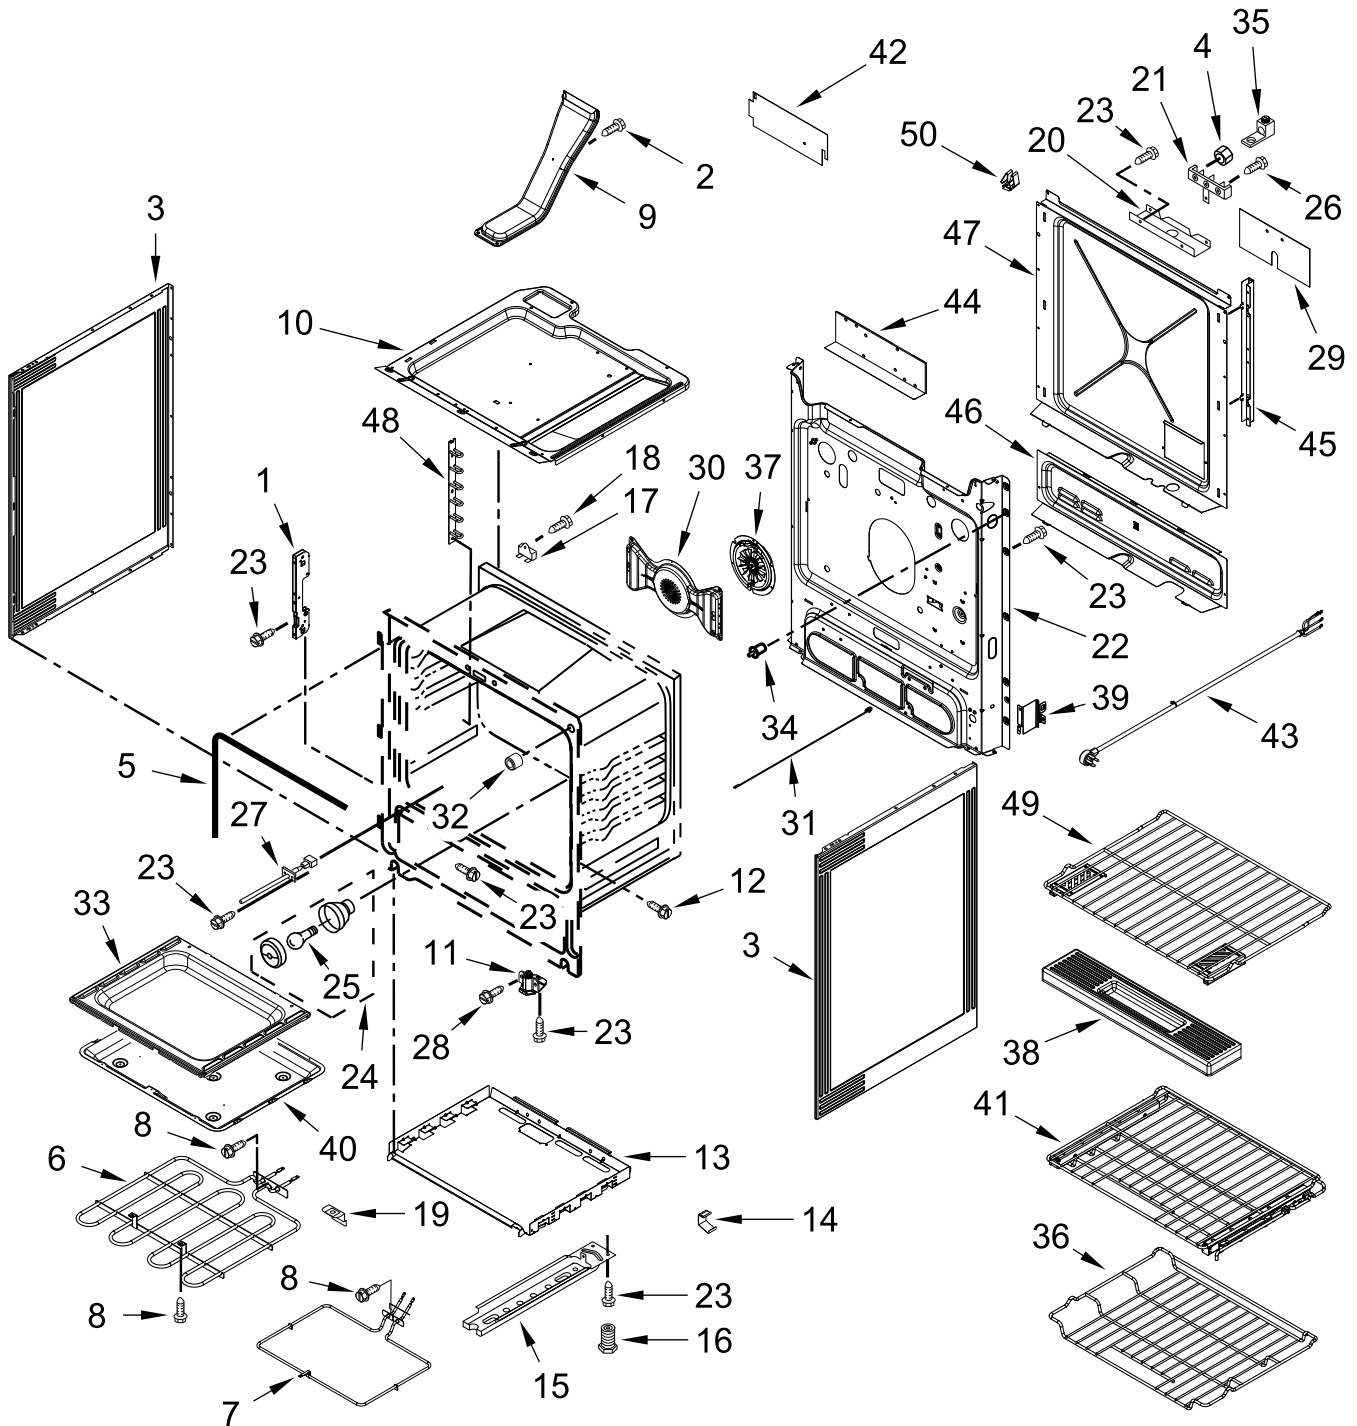

CHASSIS PARTS

CHASSIS PARTS

<u>Illus. No.</u>	<u>Part No.</u>	<u>Description</u>	<u>Illus. No.</u>	<u>Part No.</u>	<u>Description</u>	<u>Illus. No.</u>	<u>Part No.</u>	<u>Description</u>
1	W10289077	Receiver, Hinge	21	W10246624	Block, Terminal	40	W10346147	Pan, Bake
2	W10362924	Screw	22		Back, Main (Not Serviced)	41	W10911366	Rack, Sliding
3		Panel, Side	23	3196178	Screw	42	W11117035	Shield, Wire
	W10162245	Black	24	W11175594	Assembly, Light	43	W10624592	Cord, Power
4	3400029	Nut	25	W10571723	Bulb, Halogen 40 Watts	44	W10162260	Shield, Heat
5	W10162385	Gasket, Door	26	3400016	Screw	45	W10162241	Channel, Rear
6	W10544952	Element, Broil	27	W10586204	Sensor	46	W10162248	Cover, Wire
7	W10774342	Element, Bake	28	3196169	Screw	47	W10289172	Cover, Back
8	W10362924	Screw	29	W10655441	Shield, Power Cord	48	W10603482	Rack, Ladder
9	W11122085	Assembly, Flue	30	W10346153	Baffle, Full Convection	49	W10554007	Rack, Steam
10	W10289168	Box, Burner SI	31	W10273192	Rod, Door Switch	50	W10645947	Grommet
11	W10341186	Assembly, Front Foot	32	9758701	Spacer, Door			FOLLOWING PARTS NOT ILLUSTRATED
12	W10067840	Screw	33	W10774446	Bottom, Oven		W10655489	Insulation, Wrapper
13	W10541959	Shield, Bake	34	W10627802	Switch, Door		W10655490	Insulation, Main Back
14	W10137382	Clip, Panel	35	W10281322	Kit, Bare Wire Adapter Block		W10655442	Insulation, Heat Shield
15	W10390008	Assembly, Base Rail (Left)	36	W10554006	Rack, Maximum Capacity		W10575374	Insulation, Bottom
	W10390007	Assembly, Base Rail (Right)	37	W10874472	Assembly, Convection		4820F015-59	Insulation, Strap
16	W10058460	Foot, Leveling	38	W10686408	Kit, Reservoir (Steam Rack)		7111P017-60	Clamp, Wire
17	3196548	Fuse, Thermal	39	W10273002	Bracket, Oven Support			
18	3196172	Screw						
19	W10035900	Support, Oven Bottom						
20	3186034	Bracket, Service