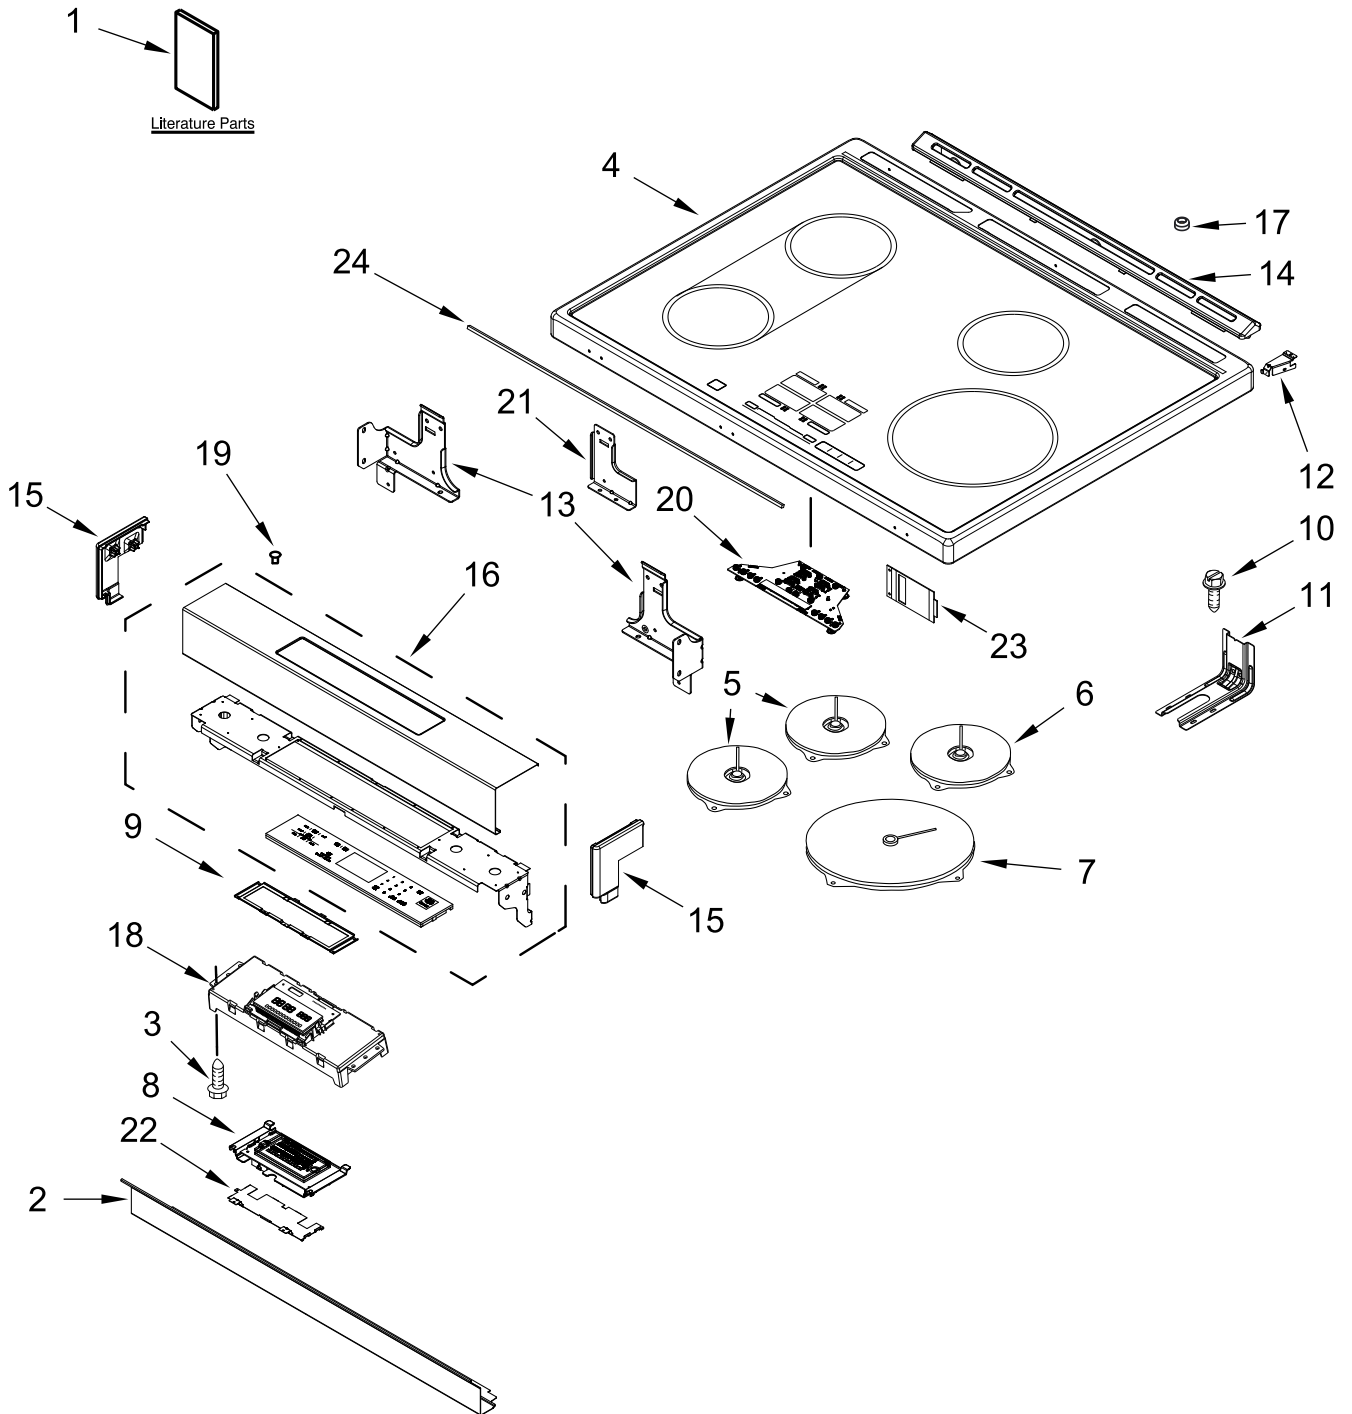

KitchenAid®

**30" INDUCTION SLIDE-IN RANGE
(Even-Heat True Convection)**

MODELS:

KSIB900ESS2 (Stainless)

COOKTOP PARTS

COOKTOP PARTS

<u>Illus. No.</u>	<u>Part No.</u>	<u>Description</u>	<u>Illus. No.</u>	<u>Part No.</u>	<u>Description</u>	<u>Illus. No.</u>	<u>Part No.</u>	<u>Description</u>
1		Literature Parts	9	W10555923	Bracket, User Interface	21	W10598048	Bracket, Console (Center)
	W10744014	Installation, Instructions	10	7101P485-60	Screw, Anti-Tip Kit	22	W10558372	Bracket, Control
	W10896674	Use and Care Guide	11	W10606241	Bracket, Anti-Tip	23	W10757531	Keypad, Shield
	W10844271	Sheet, Tech	12	W10162253	Brace, Corner (Left)	24	W10612719	Gasket, Console/ Cooktop
	W10400064	Guide, Quick Start (English)		W10162252	Brace, Corner (Right)			FOLLOWING PARTS NOT ILLUSTRATED
	W10400065	Guide, Quick Start (French)	13	W10289169	Support, Cooktop (Right)	W11171883		Harness, Main
	W10903850	Wiring Diagram		W10289170	Support, Cooktop (Left)	W11172426		Harness, Display
2		Console, Lower Panel			Vent, Trim Top	W10575120		Harness, Keypad
	W10743276	Stainless	14		Stainless	W11172530		Harness, Bake Drawer
3	3196178	Screw		W10636529	Endcap	W10653092		Suppressor
4		Cooktop	15		Stainless (Left)	3196520		Clip, Wire
	W10536317	Black		W10555937	Stainless (Right)	7103P027-60		Nut
5	W10636723	Element (Left Front and Left Rear)	16		Console			
				W10901127	Stainless			
6	W10410580	Hotplate (Right Rear)	17	W10664705	Bumper			
7	W10410578	Element (Right Front)	18	W10759304	Control, Electronic (Maxwell)			
8	W10759323	Assembly, Display	19	3196068	Lens, Indicator			
			20	W10808070	Interface, User			