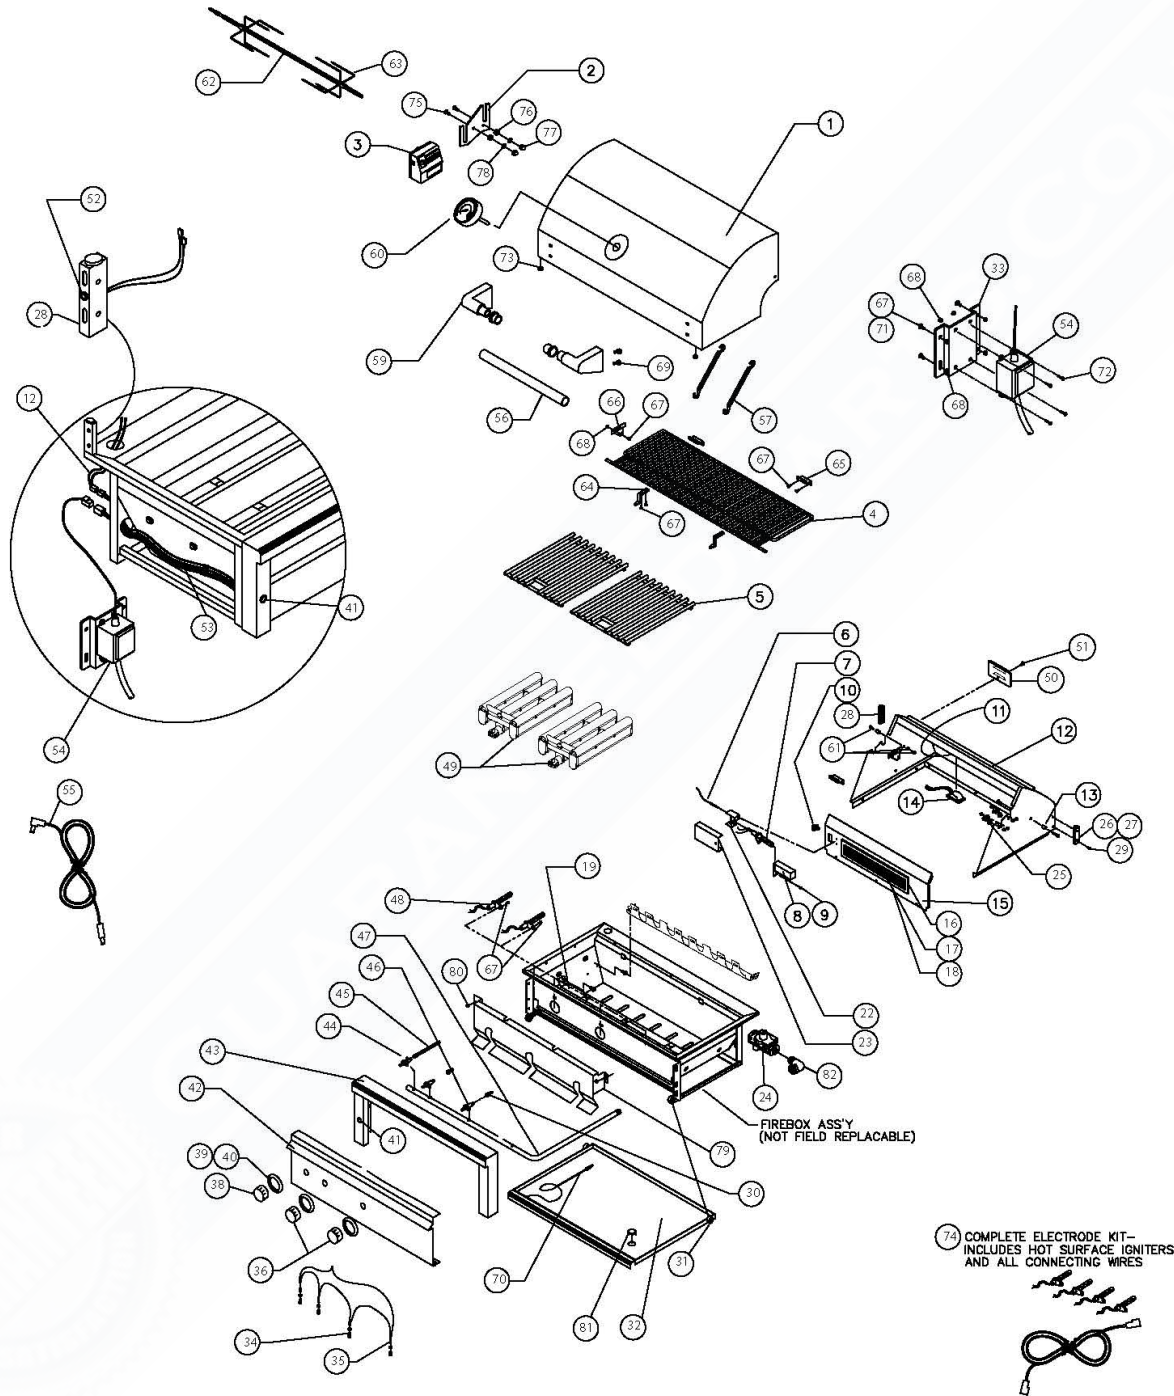

L30ATR Parts Breakdown

## L30ATR Parts Breakdown

Item	Part No.	Name	Qty	Uom	NOTES
46	34103	MAIN BURNER VALVE W/MICROSWITCH	2	EA	
NI	32845	MICROSWITCH	2	EA	
NI	34197	SCREW	2	EA	
47	80669	MANIFOLD ASSY W/VALVES, 30" NG ALL - TRIDENT	1	EA	
47	80668	MANIFOLD ASSY W/VALVES, 30" LP ALL - TRIDENT	1	EA	
48	33556	IGNITER SHORT, HOT POINT	2	EA	
	NOTE	(FOR ASSEMBLY SEE ITEM 74)		EA	
49	33415	PROSEAR-2 BURNER, 30", 42", 54"	2	EA	
NI	90181	SCREEN REPLACEMENT, PROSEAR 2 BURNER	2	EA	
50	30417	IR ACCESS COVER	1	EA	
51	14012	SCREW, 1/4-20 X 3/8 PH TRUSS HD, S/S	1	EA	
52	80440	ROTISERIE JACK + INTERNAL HARNES	1	EA	
NI	33129	JACK ONLY, DC PANEL MOUNT	1	EA	
53	80533	MAIN POWER HARNES (27IR, 30, 36, 42, 54)	1	EA	
54	36971	POWER SUPPLY (5 AMP)	1	each	
	NOTE	(MUST ALSO ORDER ITEM 33 FOR UNITS BUILT BEFORE 7/12/22)		EA	
55	33416	ROTISERIE EXTERNAL CORD	1	EA	
56	32522	HOOD HANDLE, 30°	1	EA	
57	31874	EXTENSION SPRING ASM W/HOOK (NEED TWO PER UNIT)	2	EA	
NI	14024	LOCK NUT, #8-32, S/S	4	EA	
NI	31782	SHOULDER SCREW	4	EA	
59	31736	END CAP, HOOD HANDLE WITH INSU	2	EA	
60	35765	HOOD THERMOMETER, SEALED BLACK	1	EA	
61	14013	PIVOT SCREW, 1/4-20 X 1" HEX DRIVE	2	EA	
NI	14009	PIVOT SCREW NUT, HEX, 1/4- 20 S/S	2	EA	