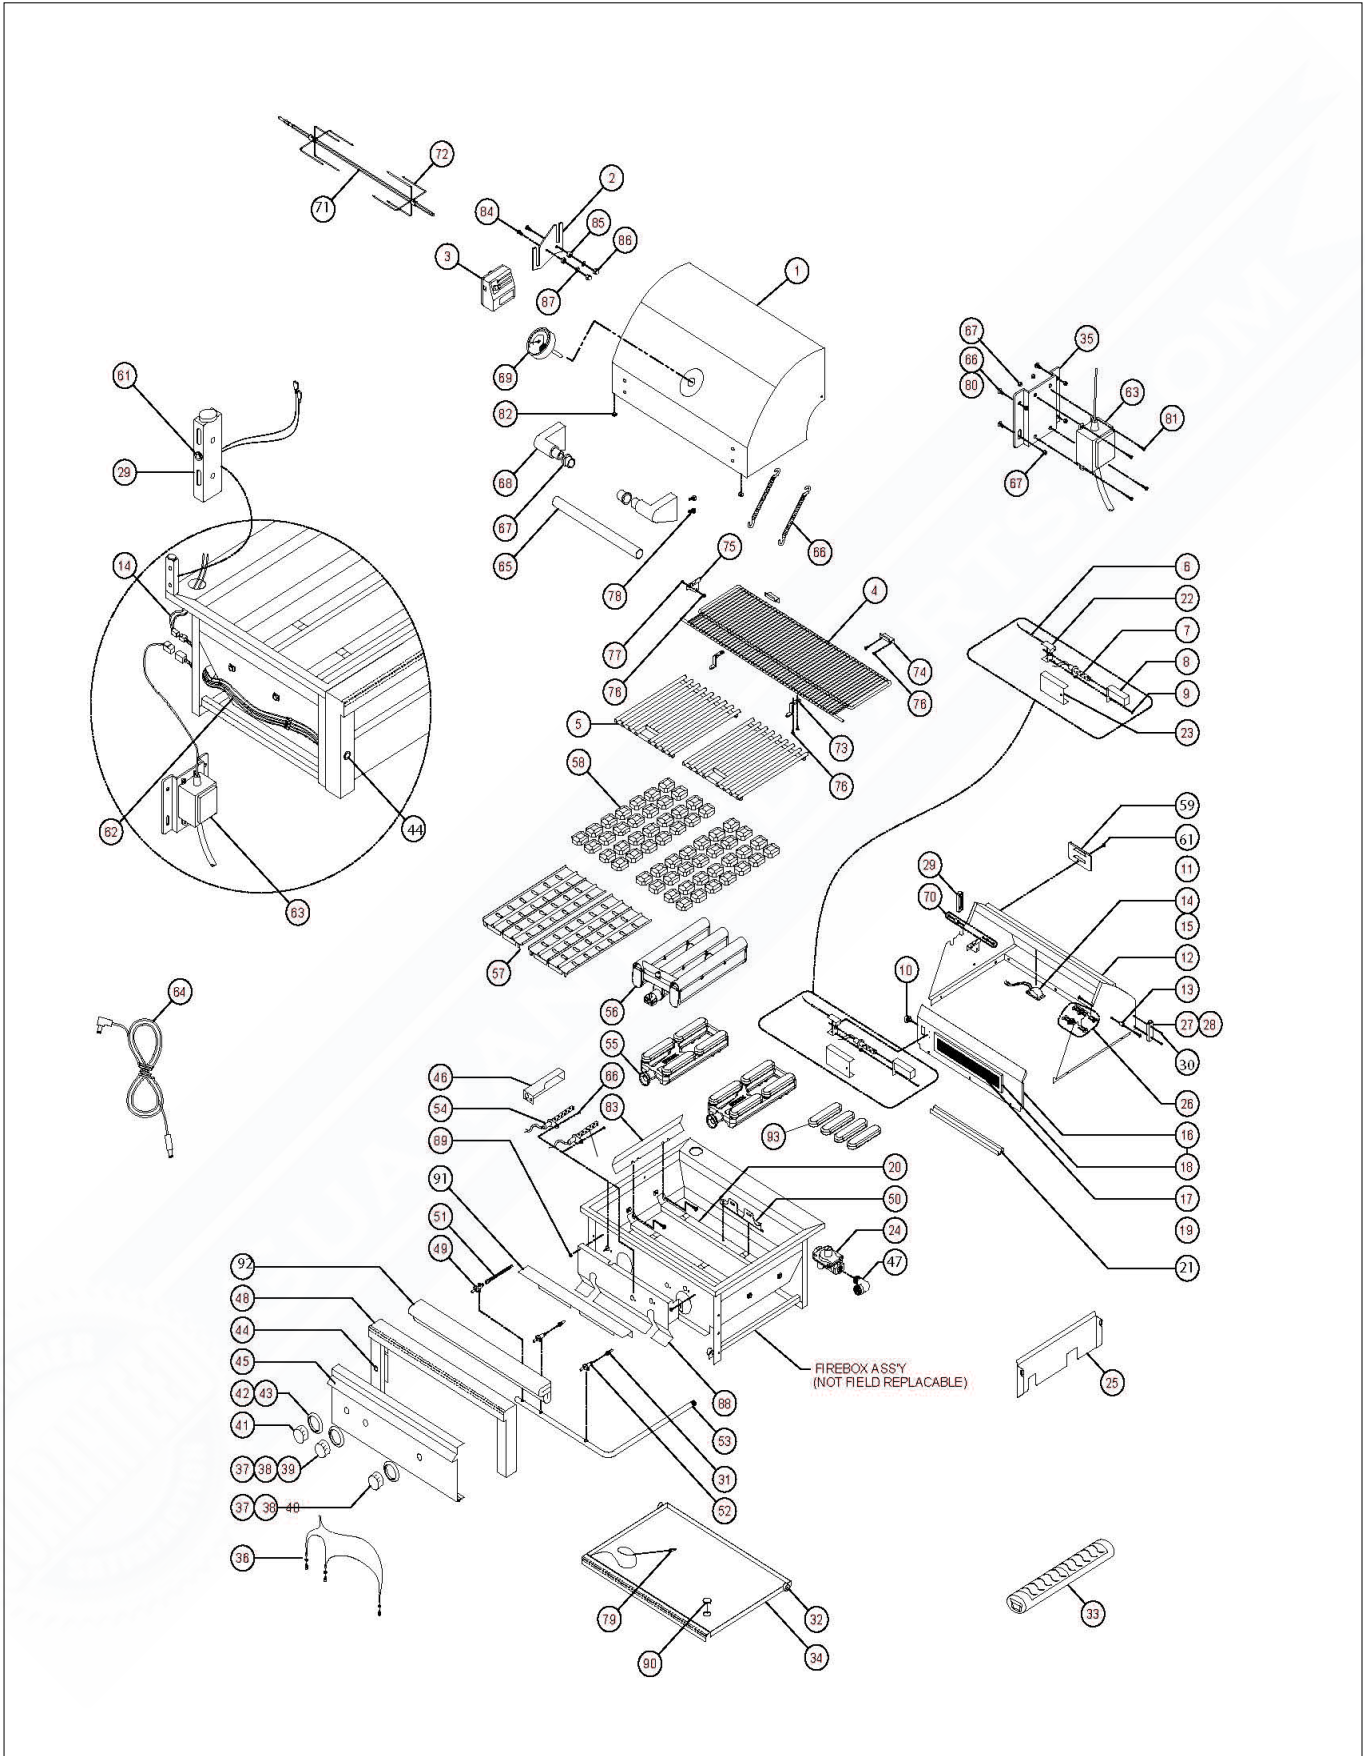

L36TR Parts Breakdown

## L36TR Parts Breakdown

Item	Part No.	Name	Qty	Uom	NOTES
1	80310	FRONT HOOD ASSY, 36"	1	EA	
2	90132	MOTOR MOUNTING BRACKET, KIT, ALL PRO	1	EA	
3	80277	MOTOR ASSY, HEAVY DUTY 3 SPEED	1	EA	
4	32110	WARMING SHELF, PRO 36"	1	EA	
5	34706	(2) GRATES 16 1/2" X 18 1/2"	2	EA	
6	20018	IR THERMOCOUPLE	1	EA	
7	33052	IR ELECTRODE, HOT SURFACE	1	EA	
NI	80487	WIRE ASSEMBLY, ROTIS	1	EA	
8	33093	GAS COLLECTOR BOX, IR ROTIS	1	EA	
9	14018	SCREW, #6-32 X 1/4 PH. PAN HD	1	EA	
10	31795	IR BRASS ELBOW, 7/16-20 MALE THREAD	1	EA	
11	32441	LIGHT PANEL FOR DUAL LIGHTS, 36"	1	EA	
12	81423	REAR HOOD ASSEMBLY 36	1	EACH	
13	90237	HOOD SPACER KIT	1	EA	
14	80447	HOOD LIGHT ASSY, DUAL W/10W BULB	1	EA	
15	31979	BULB, REPLACEMENT, 10W HALOGEN	1	EA	
NI	32322	GLASS REPLACEMENT COVER W/CLIP	1	EA	
16	80274	IR PANEL ASSY, 36" (INCLUDES BURNER)	1	EA	
17	32989	IT ROTIS. BURNER ONLY (21 IN.)	1	EA	
18	32992	IR BURNER FRAME ONLY (21 IN.)	1	EA	
19	32644	SCREW, #8-32 X 5/16 PH. FLAT HD	1	EA	
20	32245	BURNER HANGER, PRO 36"	1	EA	
21	10158	WOODCHIP TRAY (36", 42")	1	EA	
NI	32222	SCREW, SHOULDER, #10-32 X 1/4, SLOTTED, SS	2	EA	