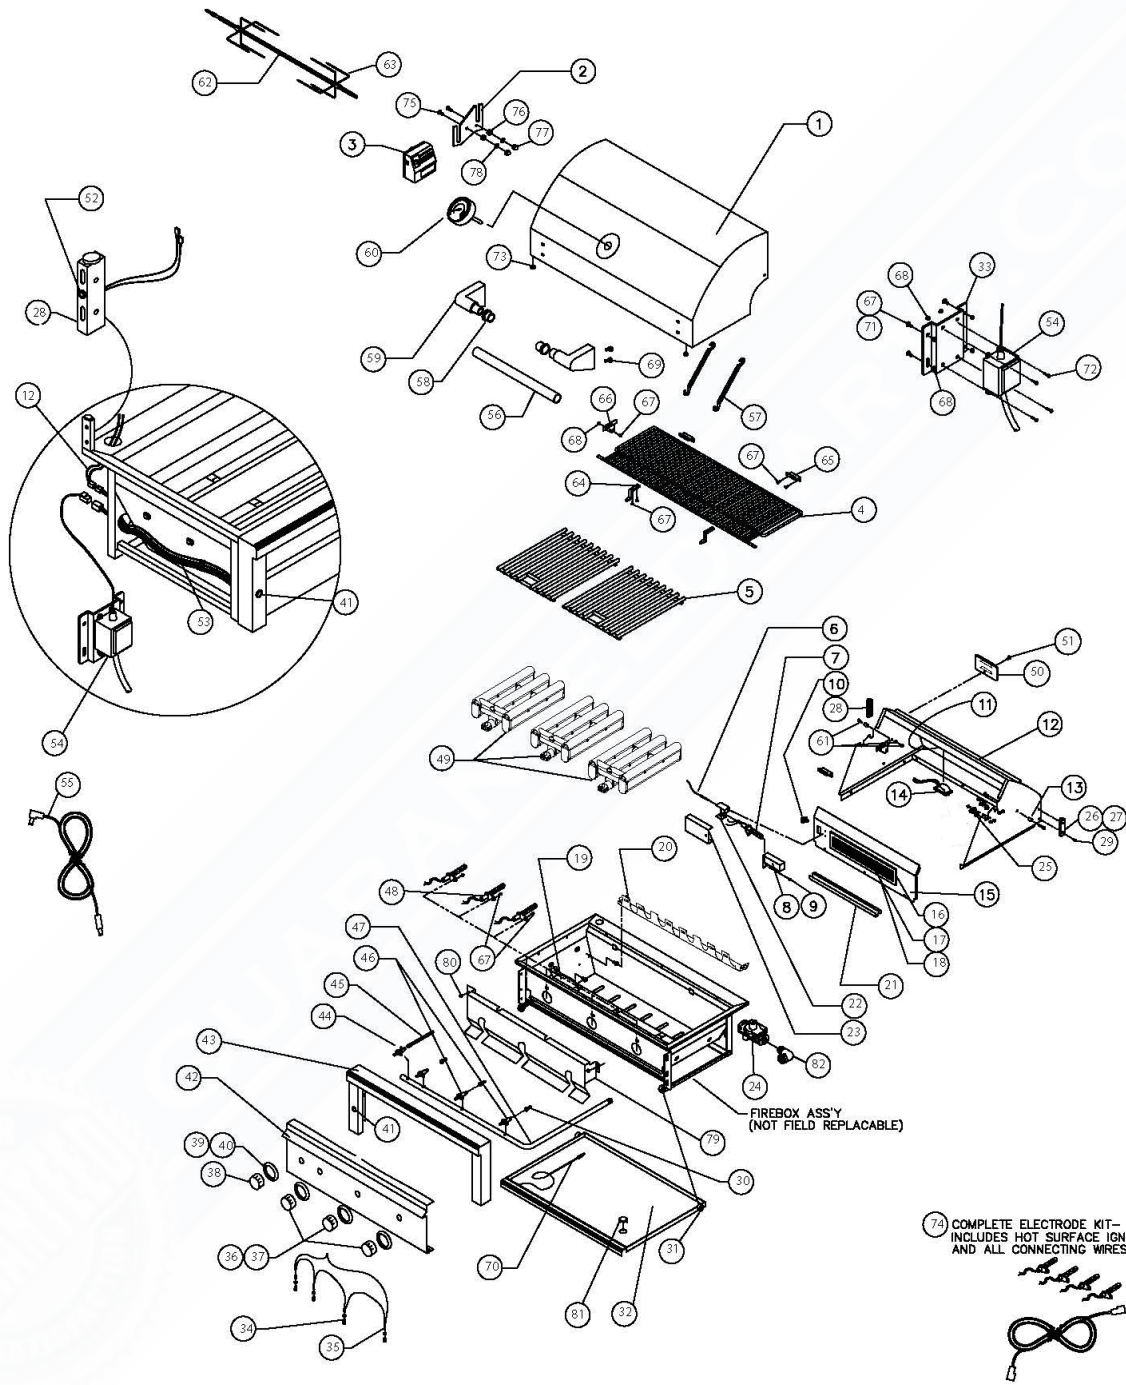

L42ATR Parts Breakdown

## L42ATR Parts Breakdown

Item	Part No.	Name	Qty	Uom	NOTES
37	90232	KNOB, KIT, STAINLESS (3 BURNER + 1 ROTIS)	1	EA	
38	90136	KNOB, ROTIS, STAINLESS	1	EA	
39	10001	BEZEL	4	EA	
40	31929	BEZEL SCREW, #6-32 X 1/8 PH PAN	8	EA	
41	33148	LIGHT SWITCH + HARNESS, BLUE LIGHTED	1	EA	
42	80540	FRONT PANEL, PRO 42"	1	EA	
NI	11074	LOGO, LYNX	1	EA	
43	80517	BULLNOSE ASS'Y, PRO 42"	1	EA	
44	31772	IR BURNER VALVE W/MICROSWITCH	1	EA	
45	31794	FLEX HOSE, 9MM X 38" W/ 7/16 FITTINGS	1	EA	
46	34103	MAIN BURNER VALVE W/MICROSWITCH	3	EA	
NI	32845	MICROSWITCH	3	EA	
NI	34197	SCREW	3	EA	
47	80653	MANIFOLD ASSY W/VALVES, 42" NG ALL - TRIDENT	1	EA	
47	80652	MANIFOLD ASSY W/VALVES, 42" LP ALL - TRIDENT	1	EA	
48	33556	IGNITER SHORT, HOT POINT	3	EA	
	NOTE	(FOR ASSEMBLY SEE ITEM 74)		EA	
49	33415	PROSEAR-2 BURNER, 30", 42", 54"	3	EA	
NI	90181	SCREEN REPLACEMENT, PROSEAR 2 BURNER	3	EA	
50	30417	IR ACCESS COVER	1	EA	
51	14012	SCREW, 1/4-20 X 3/8 PH TRUSS HD, S/S	1	EA	
52	80440	ROTISERIE JACK + INTERNAL HARNESS	1	EA	
NI	33129	JACK ONLY, DC PANEL MOUNT	1	EA	
53	80533	MAIN POWER HARNESS (27IR, 30, 36, 42, 54)	1	EA	
54	36971	POWER SUPPLY (5 AMP)	1	each	