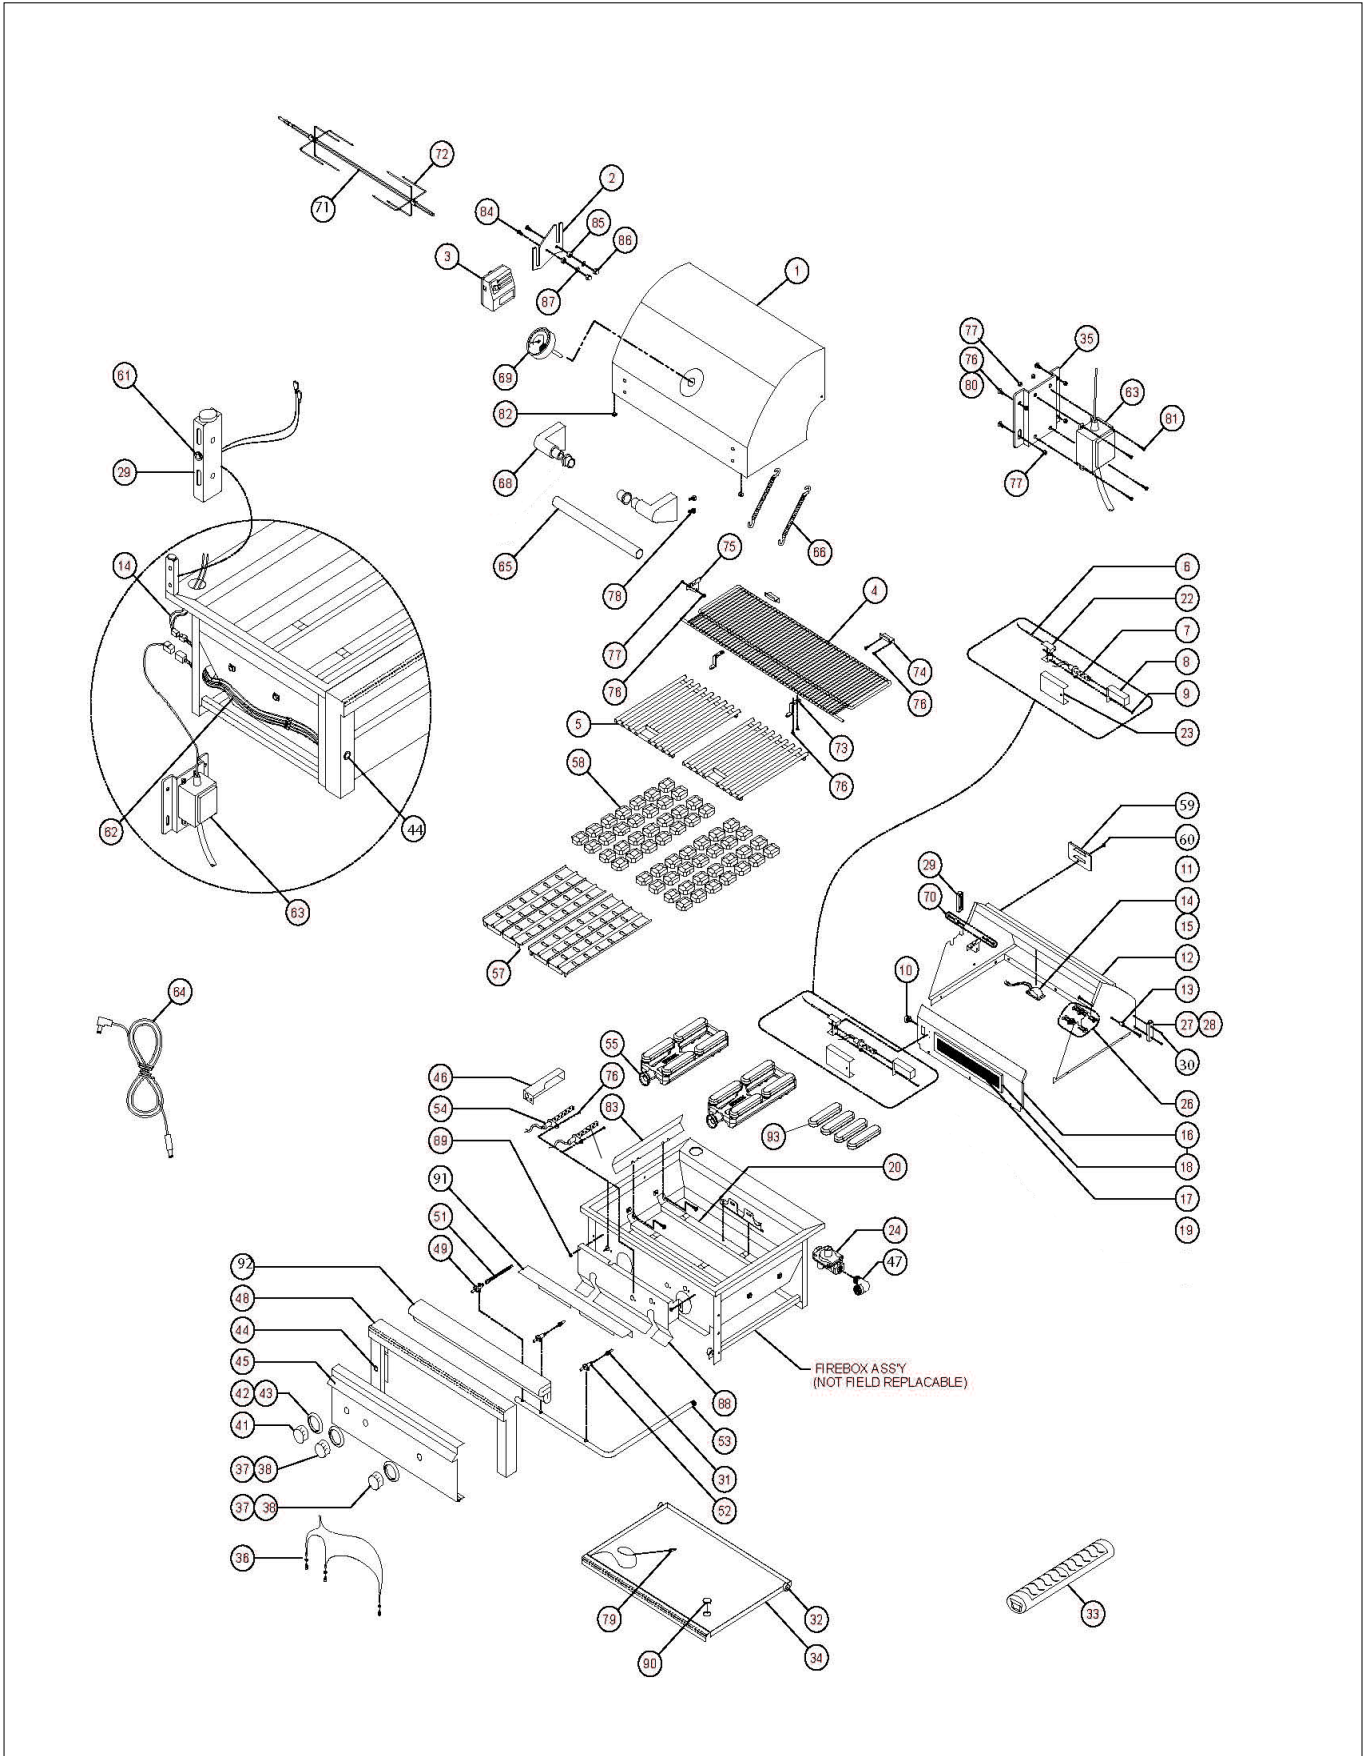

L42R-3 Parts Breakdown

## L42R-3 Parts Breakdown

Item	Part No.	Name	Qty	Uom	NOTES
43	31929	BEZEL SCREW, #6-32 X 1/8 PH PAN	8	EA	
44	33148	LIGHT SWITCH + HARNESS, BLUE LIGHTED	1	EA	
45	80540	FRONT PANEL, PRO 42"	1	EA	
NI	11074	LOGO, LYNX	1	EA	
46	36438	GAS COLLECTOR BOX, CERAMIC-BURNER	3	EA	
47	13010	ELBOW, STREET, 1/2" 90 DEGREE - NG ONLY	1	EA	
47	13054	ELBOW, 3/8" FLARE TO 1/2" FIP - LP ONLY	1	EA	
48	80517	BULLNOSE ASS'Y, PRO 42"	1	EA	
49	31772	IR BURNER VALVE W/MICROSWITCH	1	EA	
51	31794	FLEX HOSE, 9MM X 38" W/ 7/16 FITTINGS	1	EA	
52	34103	MAIN BURNER VALVE W/MICROSWITCH	3	EA	
NI	32845	MICROSWITCH	3	EA	
NI	34197	SCREW	3	EA	
53	80202	MANIFOLD ASSY W/VALVES, 42" LP	1	EA	
53	80204	MANIFOLD ASSY W/VALVES, 42" NG	1	EA	
54	33051	ELECTRODE, MAIN BURNER, HOT SURFACE	2	EA	
NI	80432	IGNITION WIRE HARNESS 36 & 42	1	EA	
55	90274	Ceramic Burner Enhancement kit, See LISO-0004A	3	each	
	NOTE	(REPLACES ORIGINAL)		EA	
	81430	BURNER, CERAMIC ASSY	3	EA	
	NOTE	(CAN USE AFTER KIT IS INSTALLED)		EA	
57	80645	BRIQUETTE TRAY ONLY WIDE	2	EA	
NI	90191	BRIQ TRAY ASSY. 30,42,54 WIDE	2	EA	
NI	31679	BRIQUETTE CENTER CLIP	30	EA	