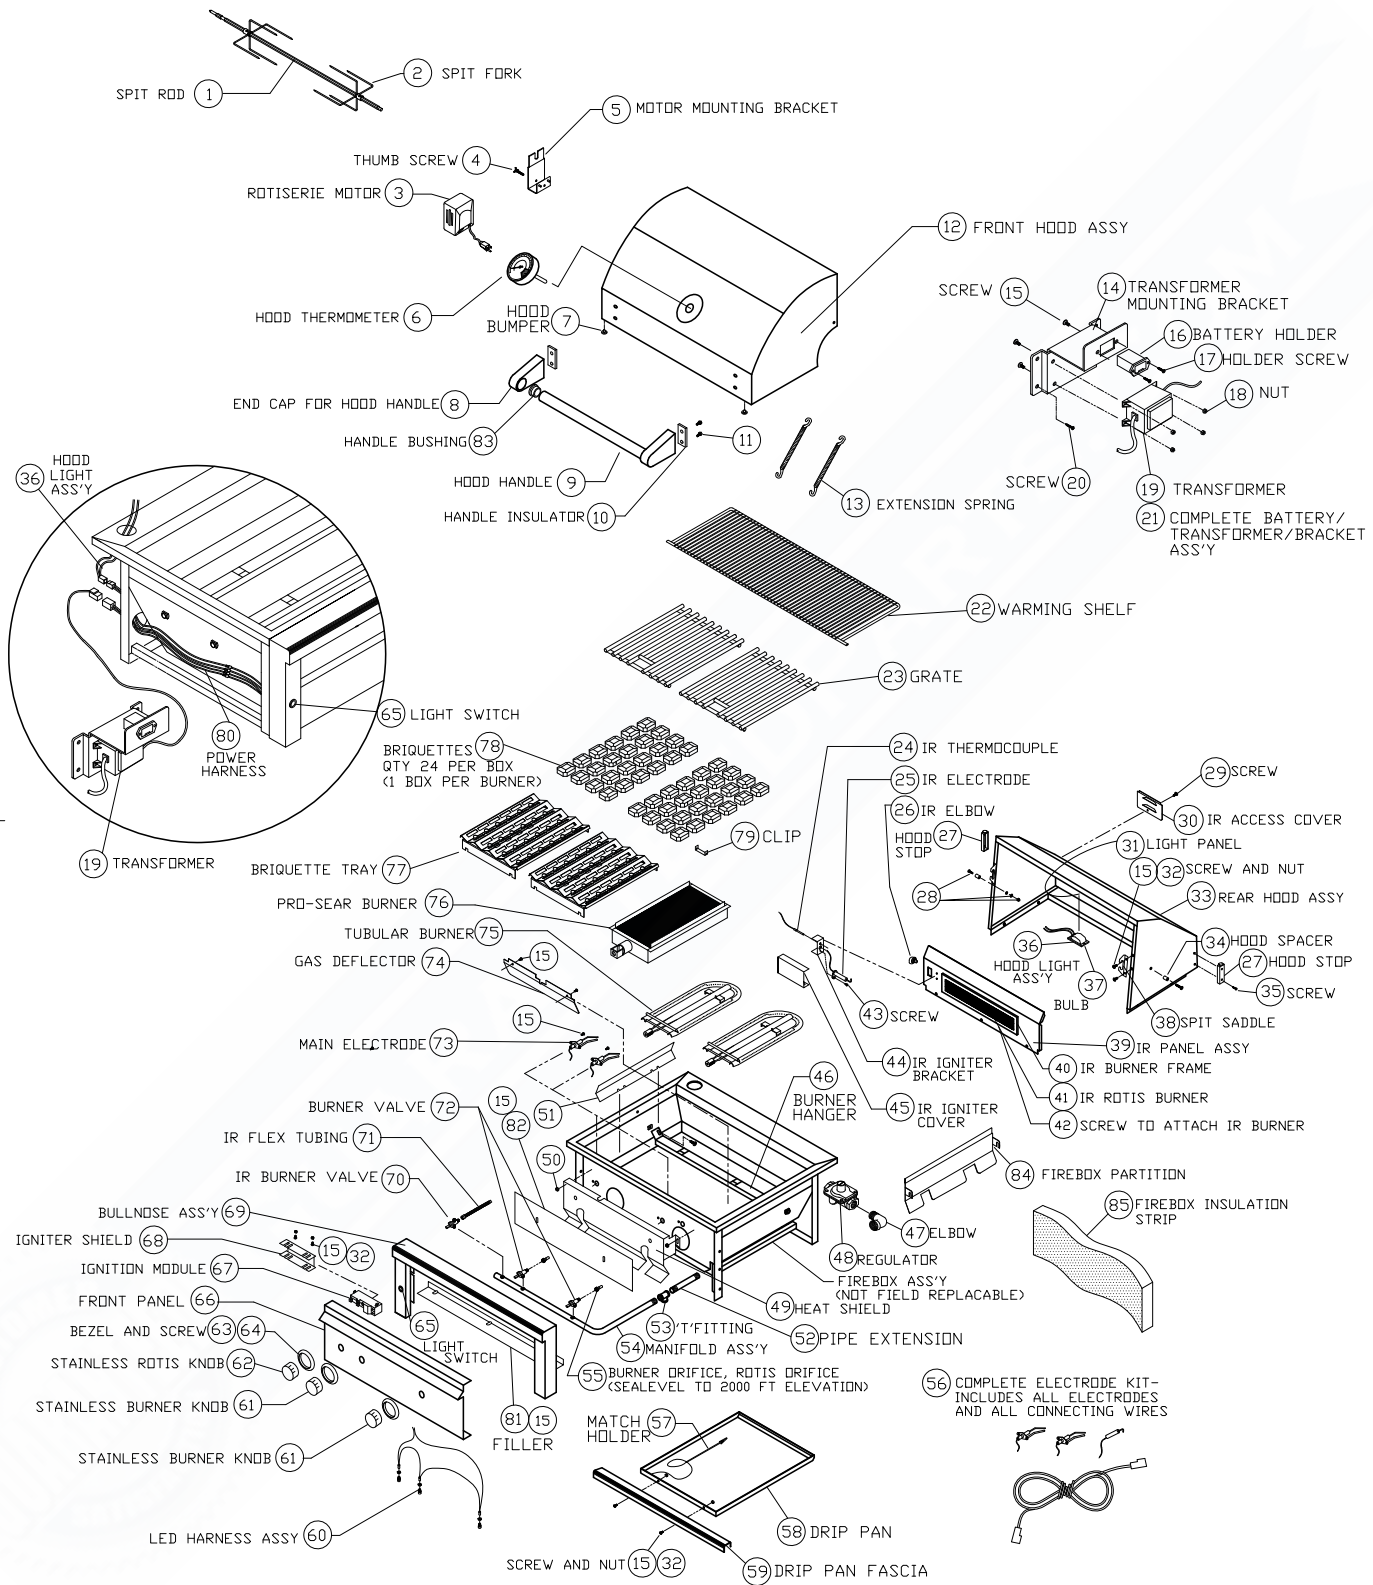

SEDONA GRILL EXPLODED PARTS VIEW

SEDONA GRILL PARTS LIST

ITEM	GRILL	PART NO.	DESCRIPTION
1	30"	33783	SPILL ROD, L500
	36"	34074	SPIT ROD, L600
	42"	34604	SPIT ROD, L700
2	ROTIS MODELS	33813	SPIT FORK
3	ROTIS MODELS	33782	ROTISERIE MOTOR 110 V
4	ROTIS MODELS	33826	THUMB SCREW FOR MOTOR BRACKET
5	ROTIS MODELS	80659	MOTOR MOUNTING BRACKET ASS'Y
6	ALL	33558	HOOD THERMOMETER
7	ALL	32477	HOOD BUMPER, .500 DIA
8	ALL	11117	END CAP FOR HOOD HANDLE
9	30"	34200	HOOD HANDLE, L500
	36"	34075	HOOD HANDLE, L600
	42"	34605	HOOD HANDLE, L700
10	ALL	20016	INSULATOR, HOOD HANDLE
11	ALL	31601	BOLT, HEX HEAD, 1/4-20 X 7/8", S/S
12	30"	80626	FRONT HOOD ASSY, L500
	36"	80697	FRONT HOOD ASSY, L600
	42"	80781	FRONT HOOD ASSY, L700
13	ALL	31780	EXTENSION SPRING
14	ALL	33827	TRANSFORMER MOUNTING BRACKET
15	ALL	14014	SCREW #8-32 X 3/8 PH TRUSS HEAD S/S
16	ALL	31879	BATTERY HOLDER
	30"	90261	WIRE HARNESS, L500 BATTERY PACK
	36",42"	90262	WIRE HARNESS, L600/L700 BATTERY PACK
17	ALL	30751	SCREW, #6-32 X 1/2 PH FLAT HEAD
18	ALL	31238	NUT, #8-32 S/S
19	ALL	33525	TRANSFORMER
20	ALL	31013	SCREW, #8 X 1/2 PH TRUSS HD TYPE 'A'
21	ALL	80662	COMPLETE TRANSFORMER/BATTERY BKT ASSY
22	30"	33778	WARMING SHELF, L500
	36"	34071	WARMING SHELF, L600
	42"	34601	WARMING SHELF, L700
23	30",42"	33779	GRATE- 13 1/2" X 17-3/4", L500/L700
	36"	34072	GRATE- 16 1/2" X 17-3/4", L600
	42"	34602	GRATE- 12" X 17-3/4", L700 CENTER
24	ROTIS MODELS	20018	IR THERMOCOUPLE
25	ROTIS MODELS	31173	IR ELECTRODE
26	ROTIS MODELS	31795	IR BRASS ELBOW, 7/16-20 MALE THREAD
27	ALL	32468	HOOD STOP
	ALL	32470	BUMPER FOR HOOD STOP, .750 DIA
28	ALL	14013	PIVOT SCREW, 1/4-20 X 1" HEX DRIVE
	ALL	14009	PIVOT SCREW NUT, HEX, 1/4-20 S/S
	ALL	14026	PIVOT WASHER, SPLIT LOCK, 1/4 S/S
29	ALL	14012	SCREW, 1/4-20 X 3/8 PH TRUSS HD, S/S
30	ALL	30417	IR ACCESS COVER
31	30"	33772	LIGHT PANEL/REAR HOOD LINER, L500
	36"	34065	LIGHT PANEL/REAR HOOD LINER, L600
	42"	34575	LIGHT PANEL/REAR HOOD LINER, L700
32	ALL	14024	LOCK NUT, #8-32, S/S
33	30"	80625	REAR HOOD ASSY, L500
	36"	80698	REAR HOOD ASSY, L600
	42"	80782	REAR HOOD ASSY, L700
34	ALL	34510	HOOD SPACER
35	ALL	32469	SCREW/HOOD STOP-#8-32 X 1" PH TRUSS HD
36	ALL	80446	HOOD LIGHT ASS'Y, SINGLE W/10W BULB
37	ALL	31979	BULB, REPLACEMENT, 10W HALOGEN
	ALL	32322	GLASS REPLACEMENT COVER W/ CLIP
38	ALL	10149	SPIT SADDLE
39	30"	80630	IR PANEL ASSY, (INCLUDES BURNER), L500
	36"	80700	IR PANEL ASSY, (INCLUDES BURNER), L600
	42"	80784	IR PANEL ASSY, (INCLUDES BURNER), L700
	30" NON-IR	80631	REAR FINISHING PANEL, NON-ROTIS, L500
	36" NON-IR	80701	REAR FINISHING PANEL, NON-ROTIS, L600
	42" NON-IR	80788	REAR FINISHING PANEL, NON-ROTIS, L700
40	30"	32991	IR BURNER FRAME ONLY (16 IN.)
	36"	32992	IR BURNER FRAME ONLY (21 IN.)
	42"	32993	IR BURNER FRAME ONLY (28 IN.)
41	24",30"	32988	IR ROTIS. BURNER ONLY (16 IN.)
	36"	32989	IR ROTIS. BURNER ONLY (21 IN.)
	42"	32990	IR ROTIS. BURNER ONLY (28 IN.)
42	ROTIS MODELS	32644	SCREW, #8-32 X 5/16 PH. FLAT HD
43	ROTIS MODELS	14018	SCREW, #6-32 X 1/4 PH. PAN HD
44	ROTIS MODELS	80753	IR IGNITER BRACKET
45	30"	33135	IR IGNITER COVER, 3-5/8"
	36",42"	33136	IR IGNITER COVER, 4-1/8"
46	30"	80752	BURNER HANGER, L500
	36"	80751	BURNER HANGER, L600
	42"	80803	BURNER HANGER, L700
47	ALL NG	13010	ELBOW, STREET, 1/2" 90 DEGREE-NG ONLY
	ALL LP	13054	ELBOW, 3/8" FLARE TO 1/2" FIP-LP ONLY
48	ALL NG	30781	REGULATOR 4/11 N/G ONLY
	ALL LP	13053	REGULATOR W/30" HOSE DOUBLE STAGE-LP
49	30"	80749	HEAT SHIELD, L500
	36"	80750	HEAT SHIELD, L600
	42"	80802	HEAT SHIELD, L700
50	ALL	14023	NUT, COMBINATION (FOR HEAT SHIELD)
51	30"	33751	BRIQUETTE HEAT DIVIDER
52	ALL	34267	PIPE EXTENSION 1/2 NPT X 5'
53	ALL	13029	'T' FITTING, 1/2 FPT
	ALL	34268	PIPE PLUG, 1/2 MPT, FOR 'T' FITTING