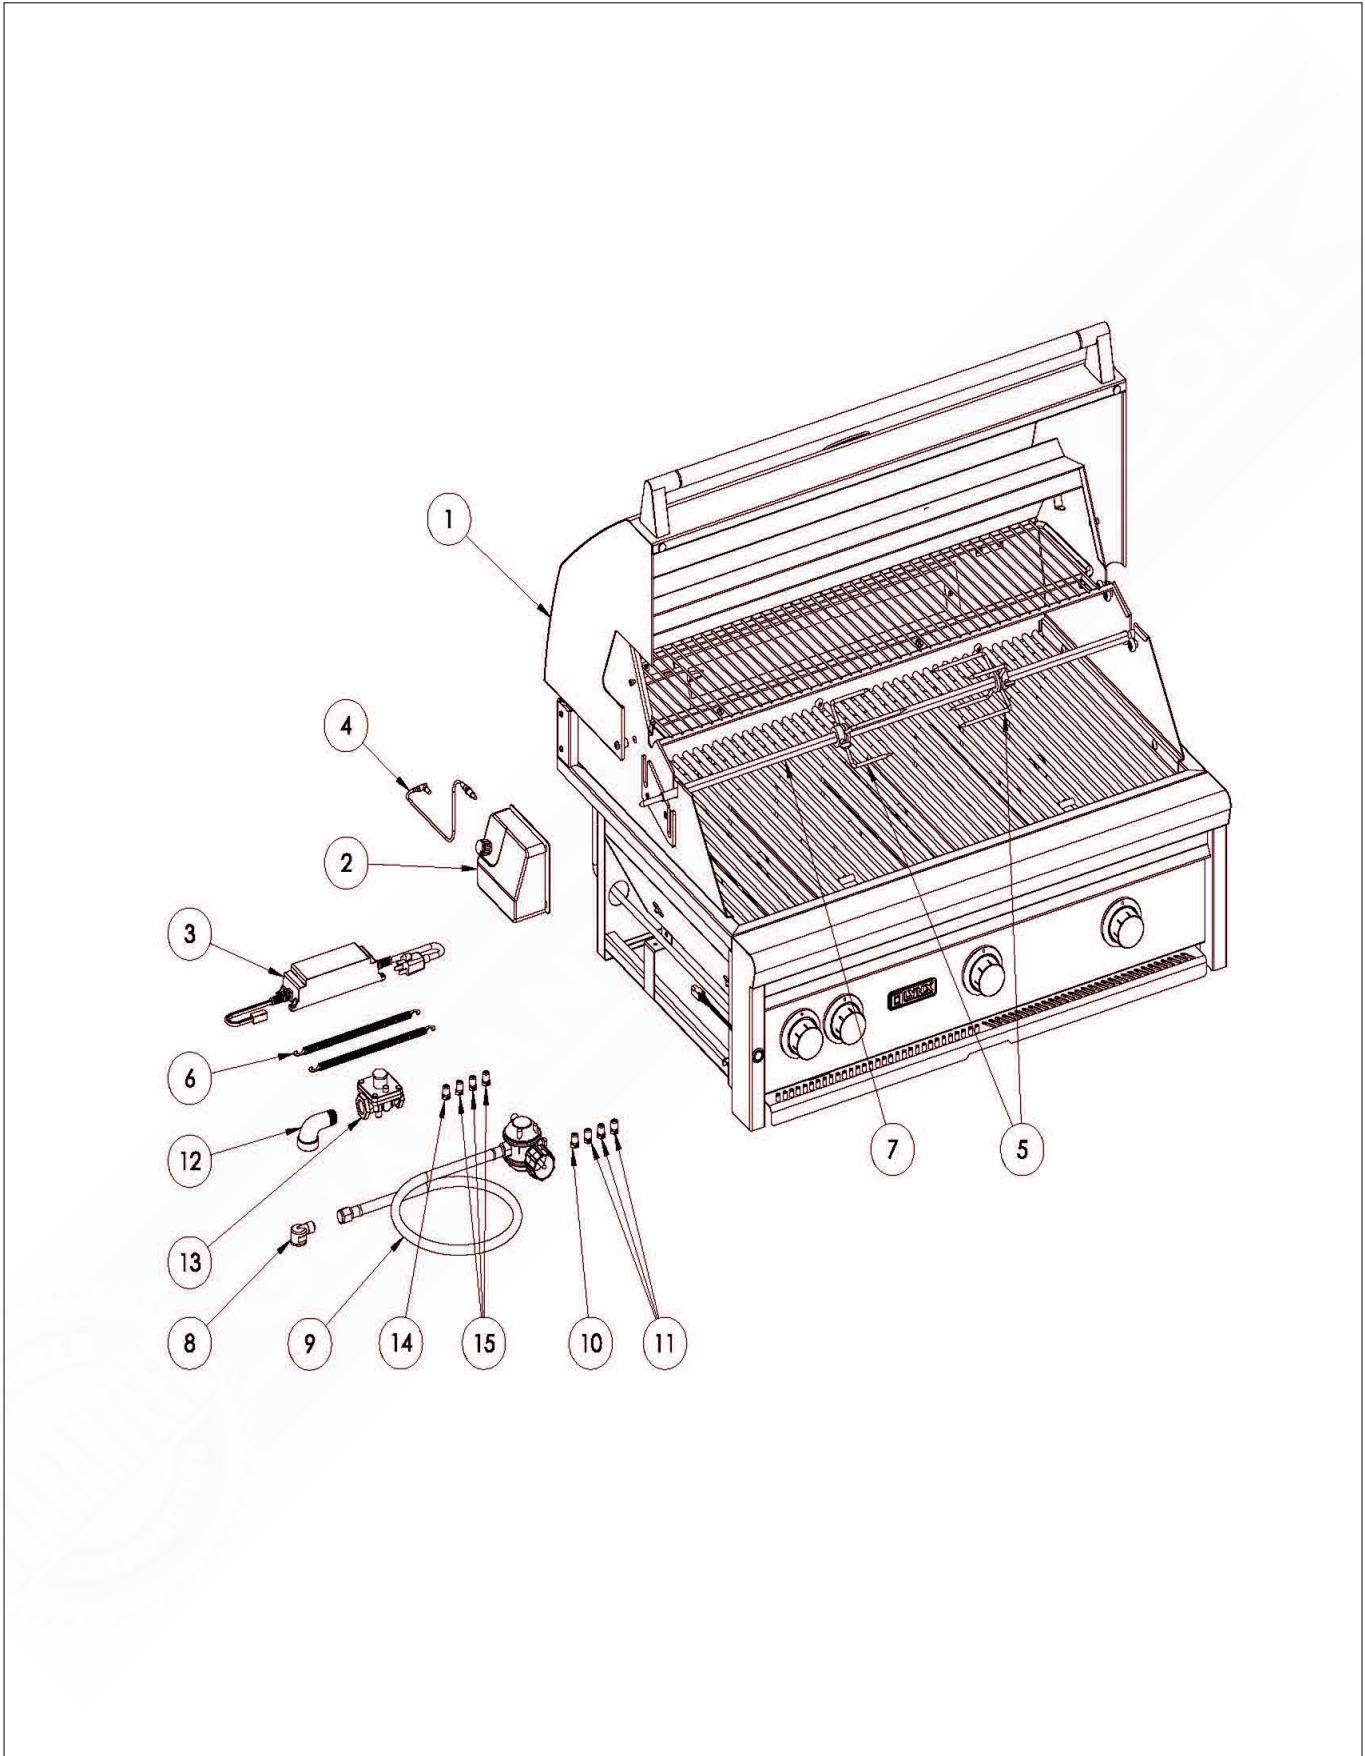

OUTER PARTS

Item	Part No.	Name	Qty	Uom	NOTES
1	81146	GRILL, L36, ALL SEAR, FT, ASSY	1	EA	
2	80277	MOTOR ASSY, HEAVY DUTY 3 SPEED	1	EA	
3	36971	POWER SUPPLY (5 AMP)	1	each	
4	33416	ROTISERIE EXTERNAL CORD	1	EA	
5	31563	SPIT FORK, HEAVY DUTY, ALL SIZES	2	EA	
NI	31061	THUMB SCREW	2	EA	
6	31780	EXTENSION SPRING	2	EA	
7	32129	SPIT ROD, PRO 36"	1	EA	
8	13054	ELBOW, 3/8" FLARE TO 1/2" FIP - LP ONLY	1	EA	
9	13053	REGULATOR W/30" HOSE DOUBLE STAGE - LP	1	EA	
10	13021	ORIFICE, IR ROTIS, LP (#57 SHORT)	1	EA	
11	13020	ORIFICE, BURNER, LP (#54 SHORT)	3	EA	
12	13010	ELBOW, STREET, 1/2" 90 DEGREE - NG ONLY	1	EA	
13	30781	REGULATOR 4/11 N/G ONLY	1	EA	
14	13016	ORIFICE, IR ROTIS, NG (#50 SHORT)	1	EA	
15	13015	ORIFICE, BURNER, NG (#44 SHORT)	3	EA