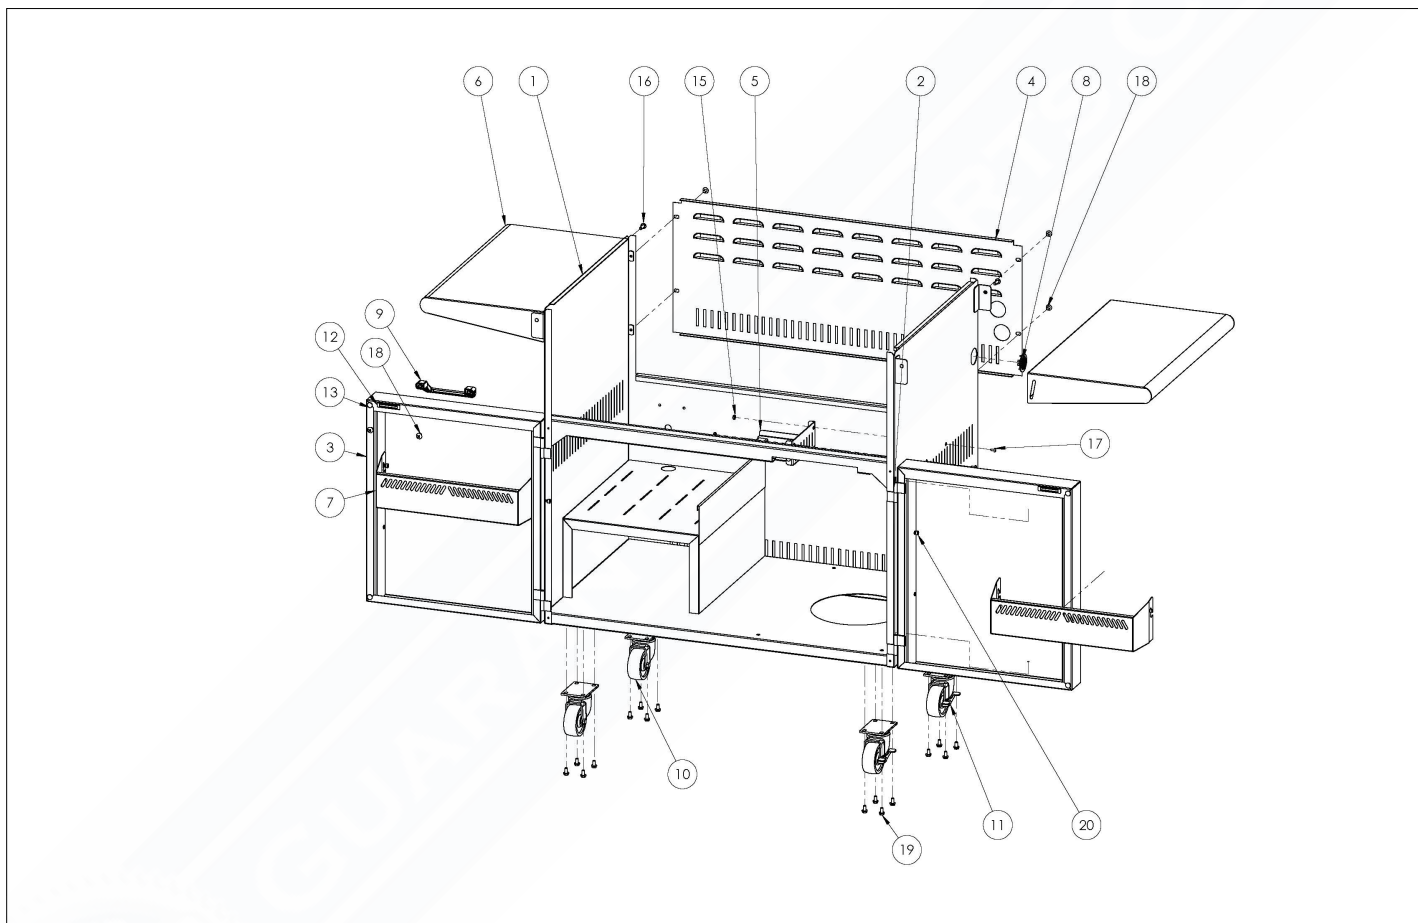

# LF36ATRF

GUARANTEEDPARTS.COM

CART

Item	Part No.	Name	Qty	Uom	NOTES
1	70031	FRAME ASSEMBLY 36" CABINET	1	EA	
2	70030	DOOR RH ASSY, 36"/54" WLDMT	1	EA	
3	70029	DOOR LH ASSY, WLDMNT	1	EA	
4	35401	REAR ACCESS PANEL, 36	1	EA	
5	70110	TANK BRACKET ASSY	1	EA	
6	32165	SIDE SHELF, PRO 36/27	2	EA	
7	31755	BOTTLE HOLDER (LDR36)	2	EA	
8	30003	CB ACCESS PLUG	1	EA	
9	11174	HANDLE, 5" OFFSET SS	2	EA	
10	20047	Caster, 3" w/o Brake	2	EA	
11	20024	Caster, 3" w/Brake	2	EA	
12	31132	MAGNET, SINGLE, SNAP IN .38"	2	EA	
13	31583	Rubber Bumper, 1/2" dia x 1/16	4	EA	
NI	31205	GROMMET, PLSTC, 1 I.D. X 1 3/8 O.D.	1	EA	
15	14024	LOCK NUT, #8-32, S/S	2	EA	
16	32202	SCREW, 1/4-20 X 3/4, PHP, SS	2	EA	
17	14014	SCREW	2	EA	
18	14012	SCREW, 1/4-20 X 3/8 PH TRUSS HD, S/S	8	EA	
19	30223	SCREW, 1/4-20 X 1/2, HWH, ST, ZN, SERR	16	EA	
20	32222	SCREW, SHOULDER, #10-32 X 1/4, SLOTTED, SS	4	EA	