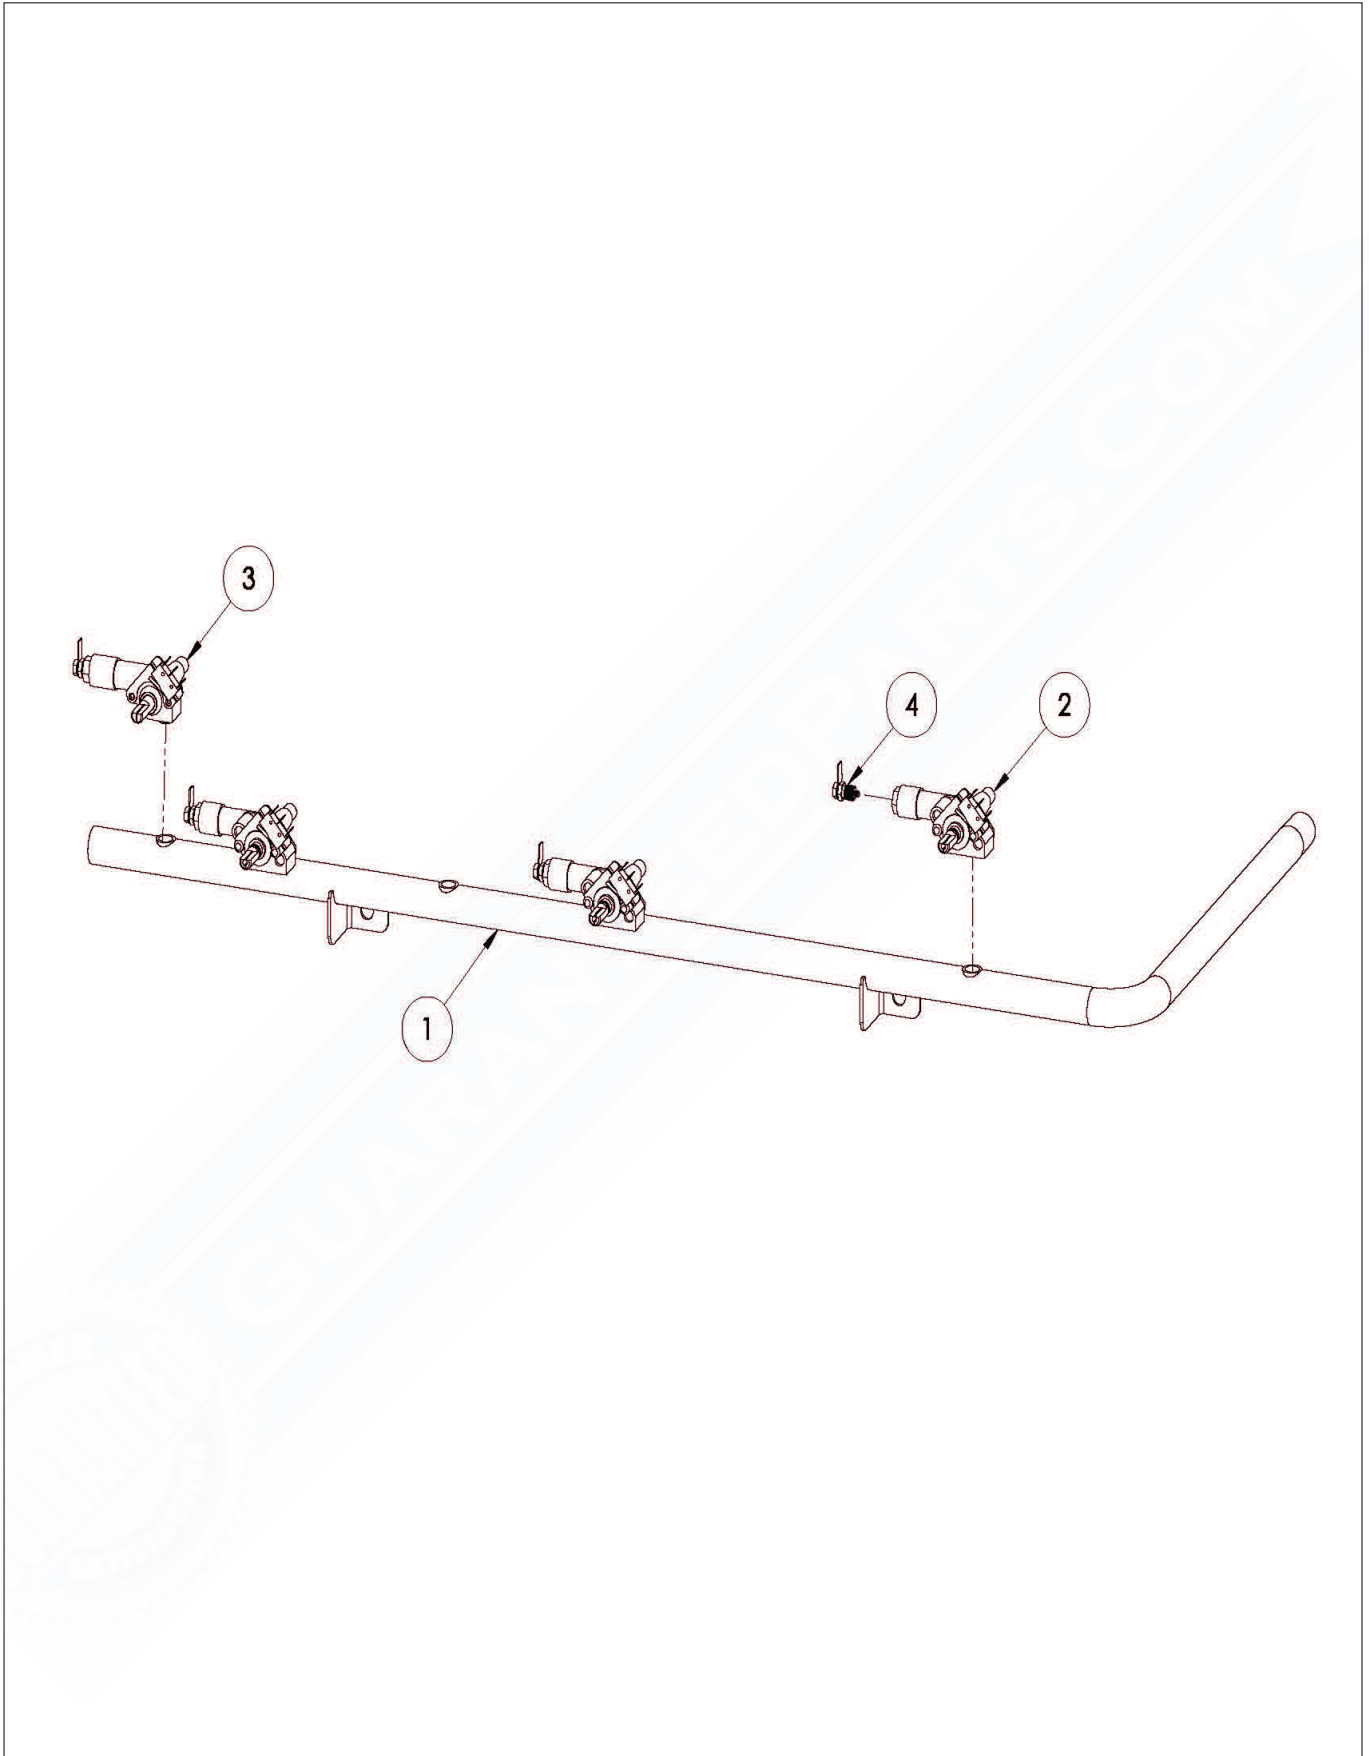

Item	Part No.	Name	Qty	Uom	NOTES
50	14012	SCREW, 1/4-20 X 3/8 PH TRUSS HD, S/S	12	EA	
51	31930	BOLT, HEX HEAD, 1/4-20 X 3/8" S/S	15	EA	
52	30223	SCREW, 1/4-20 X 1/2, HWH, ST, ZN, SERR	2	EA	
53	14013	PIVOT SCREW, 1/4-20 X 1" HEX DRIVE	2	EA	
54	31814	ELECTRODE NUT, HEX, #6-32 S/S	3	EA	
55	20083	NUT, #10-24, HEX, SS, MACHINE	2	EA	
56	32196	NUT, ACORN, #10-24, S/S	6	EA	
57	14009	PIVOT SCREW NUT, HEX, 1/4- 20 S/S	2	EA	
58	14044	Washer, 1/4, Flat, SS, 11/16 O.D.	3	EA	
59	31317	WASHER, 1/4, FLAT, SS, 1-1/4 O.D.	4	EA	
60	20021	INSULATION, LIJ	1	EA	

OUTER PARTS

Item	Part No.	Name	Qty	Uom	NOTES
1	81146	GRILL, L36, ALL SEAR, FT, ASSY	1	EA	
2	80277	MOTOR ASSY, HEAVY DUTY 3 SPEED	1	EA	
3	36971	POWER SUPPLY (5 AMP)	1	each	
4	33416	ROTISERIE EXTERNAL CORD	1	EA	
5	31563	SPIT FORK, HEAVY DUTY, ALL SIZES	2	EA	
NI	31061	THUMB SCREW	2	EA	
6	31780	EXTENSION SPRING	2	EA	
7	32129	SPIT ROD, PRO 36"	1	EA	
8	13054	ELBOW, 3/8" FLARE TO 1/2" FIP - LP ONLY	1	EA	
9	13053	REGULATOR W/30" HOSE DOUBLE STAGE - LP	1	EA	
10	13021	ORIFICE, IR ROTIS, LP (#57 SHORT)	1	EA	
11	13020	ORIFICE, BURNER, LP (#54 SHORT)	3	EA	
12	13010	ELBOW, STREET, 1/2" 90 DEGREE - NG ONLY	1	EA	
13	30781	REGULATOR 4/11 N/G ONLY	1	EA	
14	13016	ORIFICE, IR ROTIS, NG (#50 SHORT)	1	EA	
15	13015	ORIFICE, BURNER, NG (#44 SHORT)	3	EA	

MANIFOLD

Item	Part No.	Name	Qty	Uom	NOTES
1	70585	MANIFOLD, 36", FT, WLDMT	1	EA	
2	81139	VALVE, SAFETY, ADJUSTABLE, ASSY	3	EA	
NI	32845	MICROSWITCH	3	EA	
NI	36649	SCREW, #2-56 X 5/16, PWHP, SS	6	EA	
NI	36624	BRACKET, VALVE SWITCH	3	EA	
NI	36679	SCREW, M4-.7X8mm, PHIL BUTTON HD	6	EA	
3	81138	VALVE, SAFETY, ON/OFF, ASSY	1	EA	
NI	32845	MICROSWITCH	1	EA	
NI	34197	SCREW	2	EA	
4	81140	ELEC CONTACT, SAFETY VALVE, ASSY	4	EA	