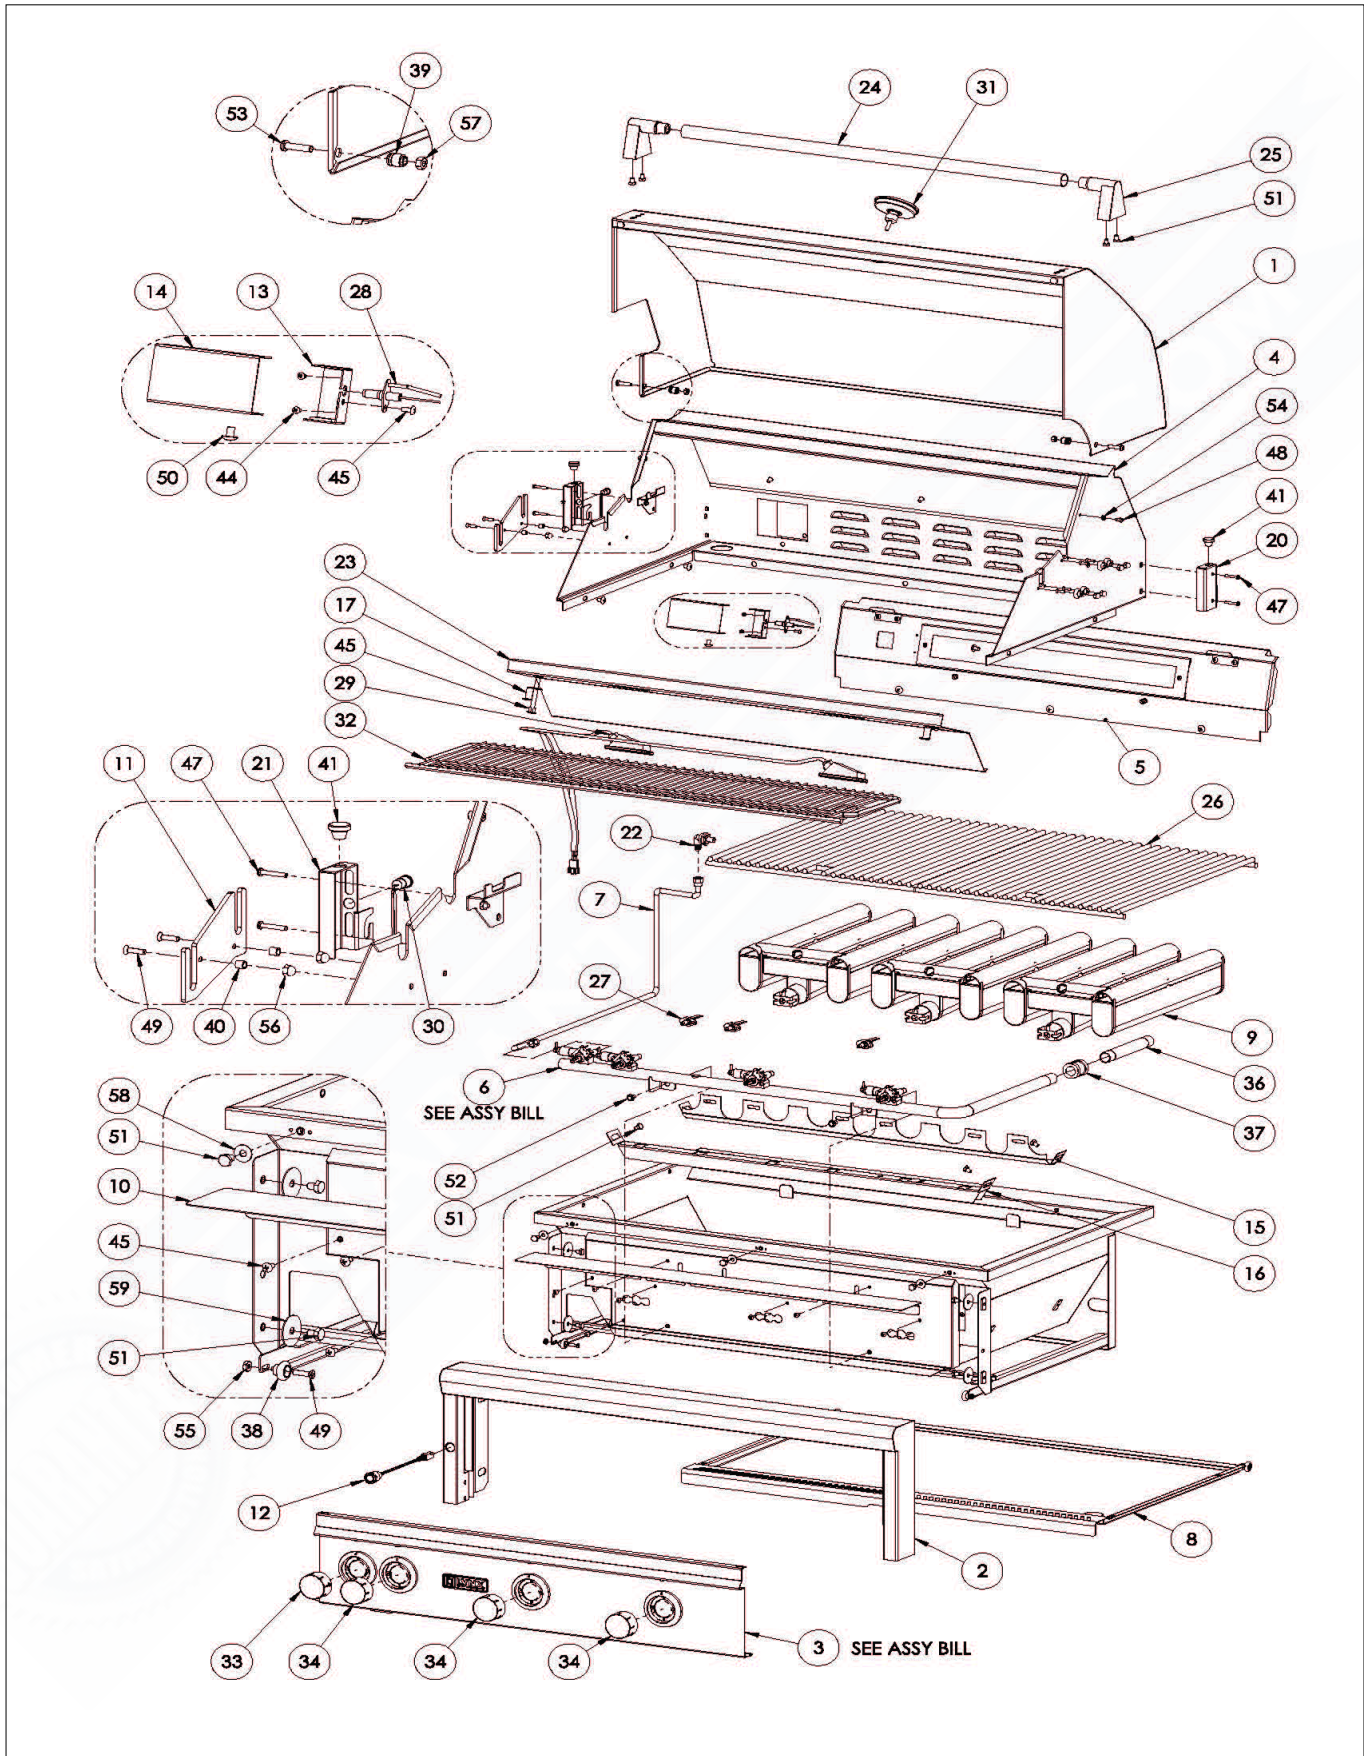

INNER PARTS

Item	Part No.	Name	Qty	Uom	NOTES
1	80310	FRONT HOOD ASSY, 36"	1	EA	
2	70580	BULLNOSE, L36, FT, WLDMT	1	EA	
3	80910	PANEL, CONT, FRONT, L36, FT, ASSY	1	EA	
4	81423	REAR HOOD ASSEMBLY 36	1	EACH	
5	80274	IR PANEL ASSY, 36" (INCLUDES BURNER)	1	EA	
6	81141	MANIFOLD, 36", FT, ASSY	1	EA	
7	31794	FLEX HOSE, 9MM X 38" W/ 7/16 FITTINGS	1	EA	
8	81145	DRIP PAN, 36", FT, ASSY	1	EA	
9	33478	TRIDENT BURNER, SHORT, 27"/36"	3	EA	
10	36230	RETAINER, INSUL, FT, L36	1	EA	
11	32940	BRACKET, MOUNT, ROTIS MOTOR	1	EA	
12	36468	LIGHT SWITCH ASSY (POWER SWITCH)	1	EA	
13	70563	BRKT, IGNITER, IR, WLDMT	1	EA	
14	33136	IR IGNITER COVER, 4-1/8"	1	EA	
15	33445	BURNER HANGER, REAR, 36" ALL-TRIDENT	1	EA	
16	32245	BURNER HANGER, PRO 36"	1	EA	
17	33033	FRONT RETAINING BKT, WARMING RACK	2	EA	
18	33597	LEFT RETAINING BRACKET, WARMING RACK	1	EA	
19	30417	IR ACCESS COVER	1	EA	
20	36421	HOOD STOP, W/ROTIS ROD RH	1	EA	
21	36420	HOOD STOP, W/ROTIS ROD, LH	1	EA	
22	31795	IR BRASS ELBOW, 7/16-20 MALE THREAD	1	EA	
23	32441	LIGHT PANEL FOR DUAL LIGHTS, 36"	1	EA	
24	32523	HOOD HANDLE, 36"	1	EA	
25	31736	END CAP, HOOD HANDLE WITH INSU	2	EA	
26	34706	(2) GRATES 16 1/2" X 18 1/2"	2	EA