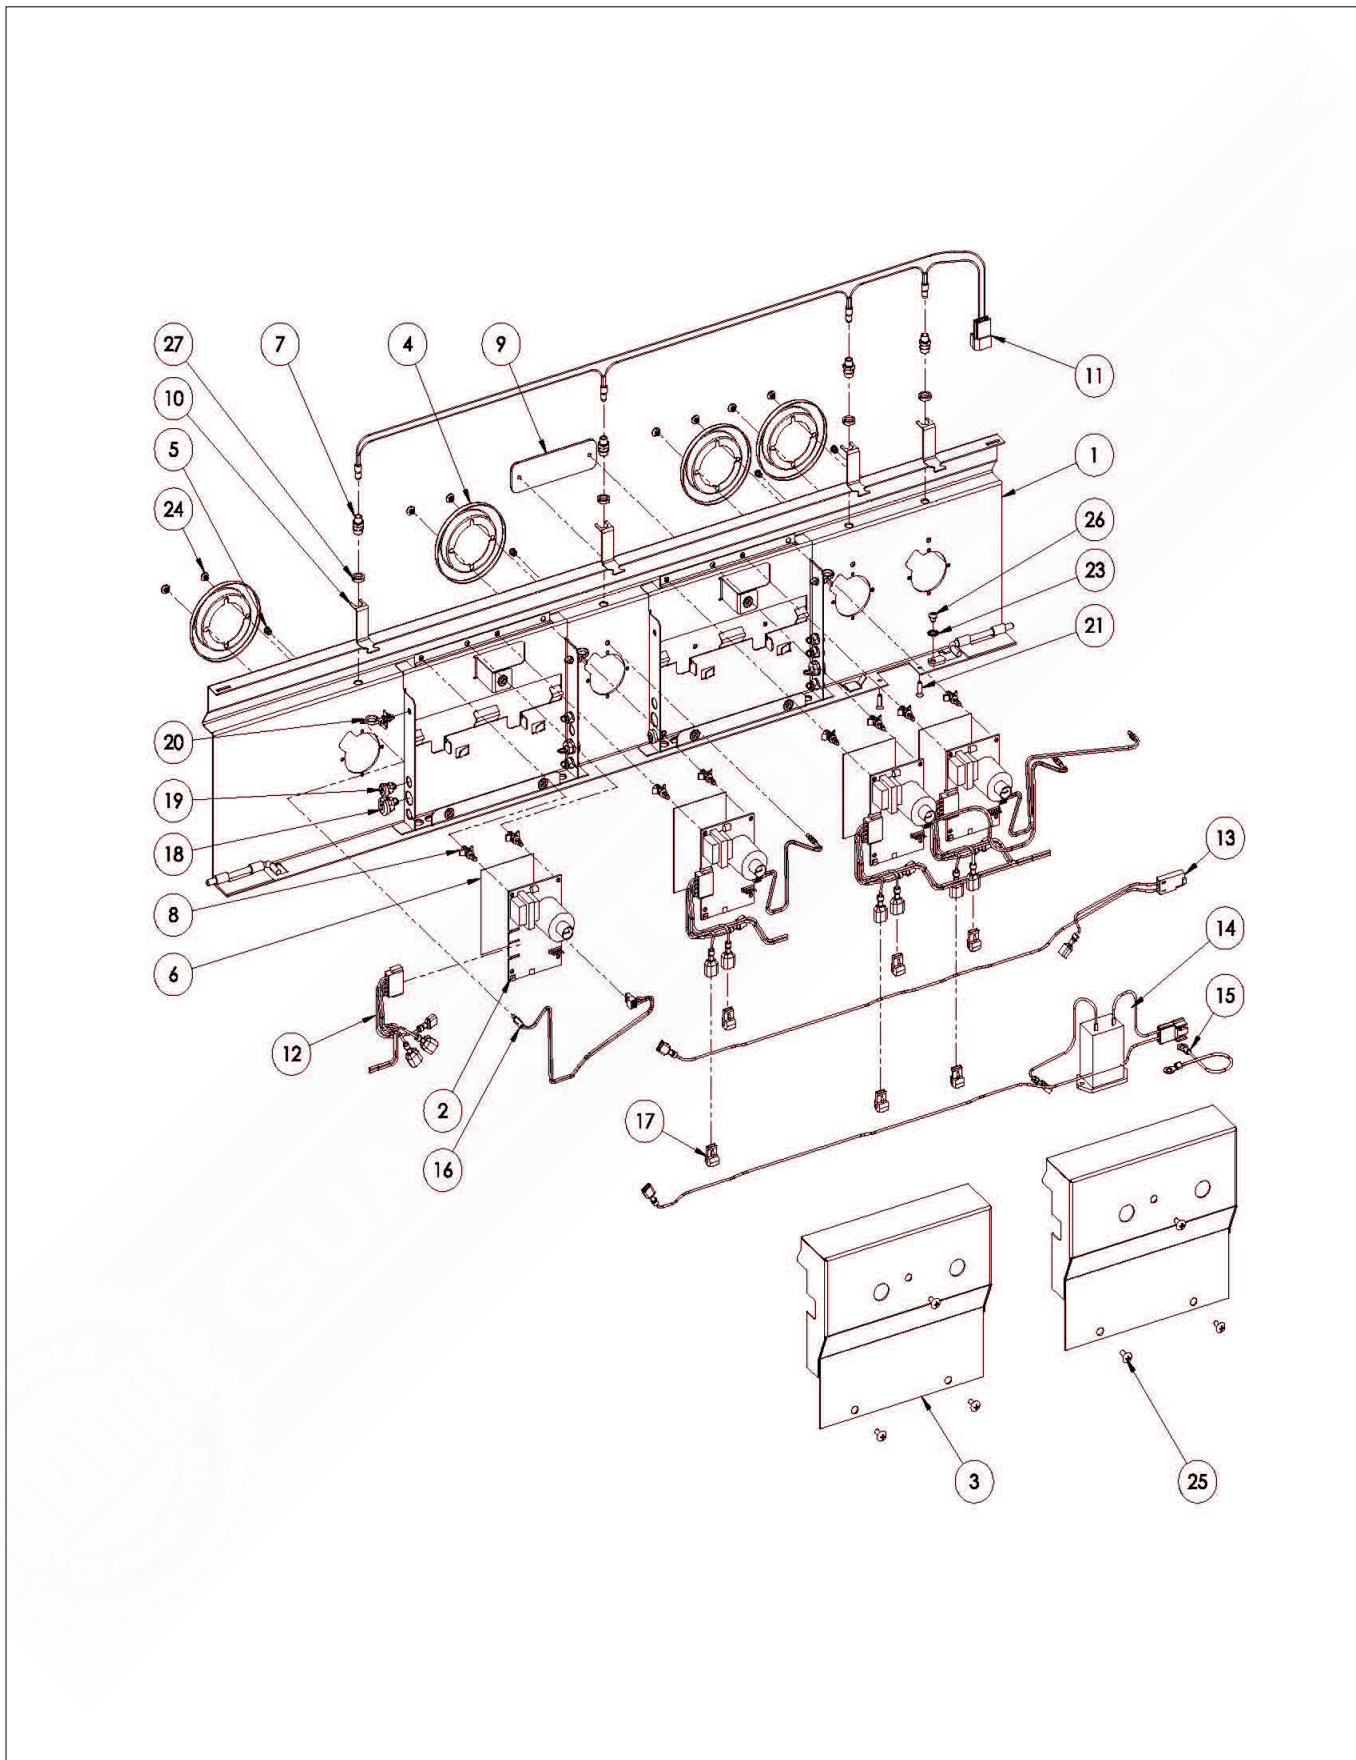

CONTROL PANEL

Item	Part No.	Name	Qty	Uom	NOTES
1	70297	PANEL, CONT, FRONT, L36, FT, WLDMT	1	EA	
2	35999	PCB, MODULE, FLAMETRAK	4	EA	
3	36413	COVER, PCB, 2X, FT	2	EA	
4	36216	BEZEL, KNOB	4	EA	
5	36172	CLIP, PANEL MOUNT, LED, 3mm	4	EA	
6	34997	INSUL, ELEC, FIBER BOARD SHT	4	EA	
7	32554	LED HOLDER (INCLUDES NUT)	4	EA	
8	35298	STANDOFF, SNAP-IN, LOCK, NYLON	8	EA	
9	33453	LYNX LOGO WITH NO MOUNTING PINS	1	EA	
10	34998	BRKT, LED HARNESS	4	EA	
11	80436	LED HARNESS ASSY, L600/L700 W/IR	1	EA	
12	81132	HARNESS, WIRE, PCB BOARD, FT	4	EA	
13	81133	HARNESS, WIRE, MAIN POWER, FT	1	EA	
14	81134	HARNESS, WIRE, BATTERY, FT	1	EA	
15	81142	HARNESS, WIRE, CHASSIS GROUND, FT	1	EA	
16	81137	HARNESS, LED, INDICATOR, ASSY	4	EA	
17	34806	TERMINAL, QUICK DISC, T-TAP	6	EA	
18	35355	CORD GRIP, SNAP-IN, .25-.30 CABLE	3	EA	
19	35390	CORD GRIP, SNAP-IN, .13-.19 CABLE	7	EA	
20	36407	CABLE TIE, NYLON, 7", PUSH MNT	3	EA	
21	30751	SCREW, #6-32 X 1/2 PH FLAT HEAD	2	EA	
22	32218	NUT, #8-32, RIVET, SS, KNURL	6	EA	
23	31059	WASHER, #10, ESL	1	EA	
24	36469	SCREW, #6-32 X 3/16, FHH, ZINK, UNDERCUT	8	EA	
25	14014	SCREW	6	EA