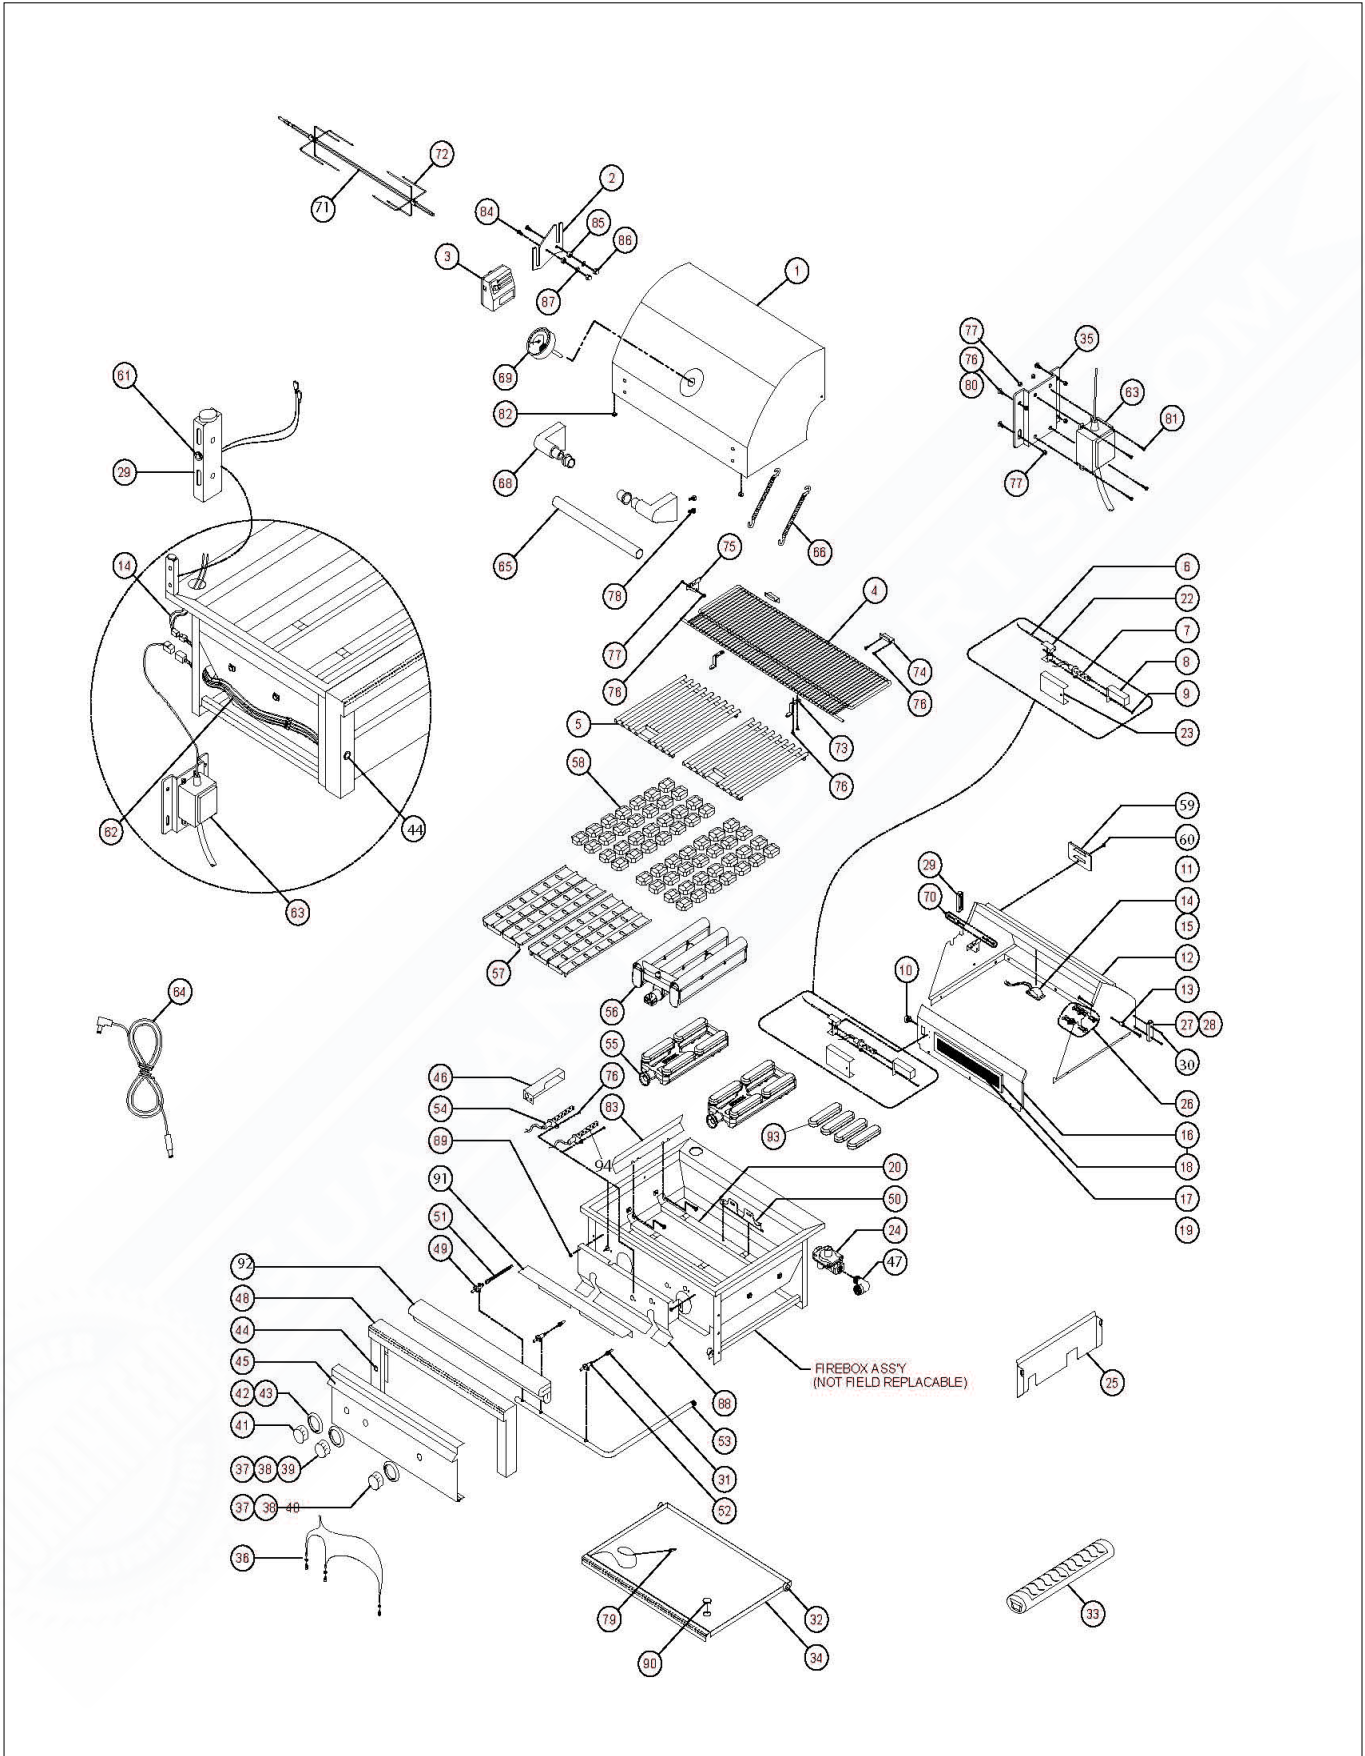

L54TRF GRILL

Item	Part No.	Name	Qty	Uom	NOTES
1	80312	FRONT HOOD ASSY, 54"	1	EA	
2	90132	MOTOR MOUNTING BRACKET, KIT, ALL PRO	1	EA	
3	80277	MOTOR ASSY, HEAVY DUTY 3 SPEED	1	EA	
4	32112	WARMING SHELF, PRO 54"	1	EA	
5	34704	(2) GRATES- 13 1/2" X 21"	2	EA	
5	34705	GRATE-12" X 21" (CENTER)	2	EA	
6	20018	IR THERMOCOUPLE	2	EA	
7	33052	IR ELECTRODE, HOT SURFACE	2	EA	
NI	80487	WIRE ASSEMBLY, ROTIS	1	EA	
8	33093	GAS COLLECTOR BOX, IR ROTIS	1	EA	
8	33102	GAS COLLECTOR BOX, IR ROTIS. R/H 54"	1	EA	
9	14018	SCREW, #6-32 X 1/4 PH. PAN HD	6	EA	
10	31795	IR BRASS ELBOW, 7/16-20 MALE THREAD	2	EA	
11	32159	LIGHT PANEL FOR DUAL LIGHTS, 54"	1	EA	
12	81421	REAR HOOD ASSEMBLY 54	1	EACH	
13	90237	HOOD SPACER KIT	1	EA	
14	80447	HOOD LIGHT ASSY, DUAL W/10W BULB	1	EA	
15	31979	BULB, REPLACEMENT, 10W HALOGEN	1	EA	
NI	32322	GLASS REPLACEMENT COVER W/CLIP	1	EA	
16	80276	IR PANEL ASSY, 54" (INCLUDES BURNER)	1	EA	
17	32989	IT ROTIS. BURNER ONLY (21 IN.)	2	EA	
18	32992	IR BURNER FRAME ONLY (21 IN.)	2	EA	
19	32644	SCREW, #8-32 X 5/16 PH. FLAT HD	4	EA	
20	32486	BURNER HANGER, PRO 54"	1	EA	
NI	31692	STIFFENER, FIREBOX, 30/42	1	EA