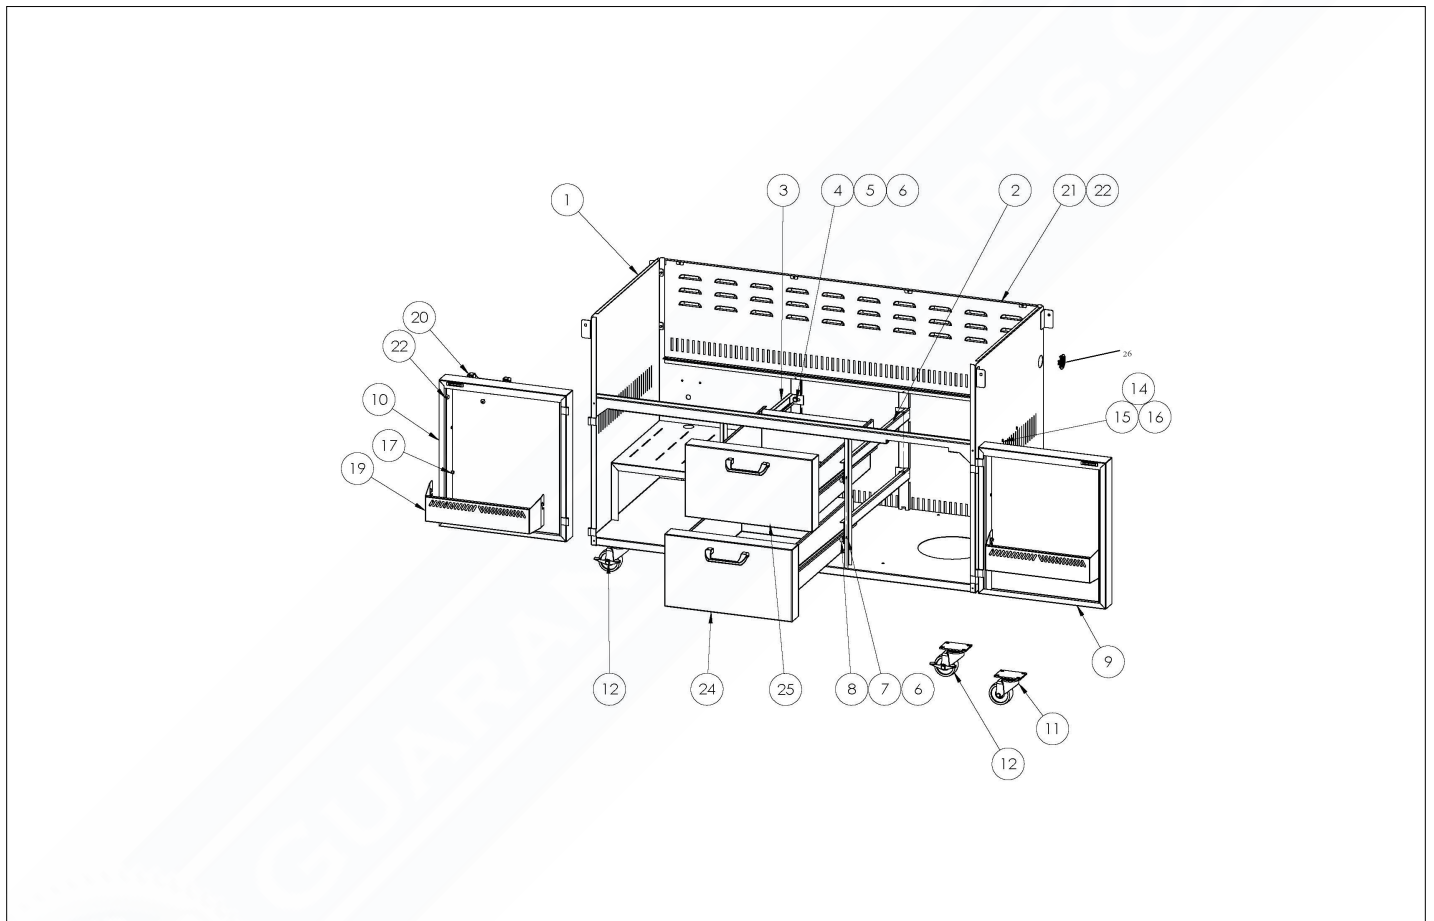

L54TRF

54" FREESTANDING GRILL W/TRIDENT & ROTIS

GUARANTEEDPARTS.COM

L54TRF CART

Item	Part No.	Name	Qty	Uom	NOTES
1	70038	54" CABINET, WELDMENT	1	EA	
2	18093	Large Drawer Slide, RH	2	EA	
3	18092	Large Drawer Slide, LH	2	EA	
4	31930	BOLT, HEX HEAD, 1/4-20 X 3/8" S/S	4	EA	
5	14044	Washer, 1/4, Flat, SS, 11/16 O.D.	4	EA	
6	31876	NUT, 1/4-20, KEPS EXT TOOTH, SS	8	EA	
7	14043	SCREW, 1/4-20 X 1, FHP, SS	4	EA	
8	10192	BEARING, FLT SS 1.3125 DIA	4	EA	
9	70030	DOOR RH ASSY, 36"/54" WLDMT	1	EA	
10	70029	DOOR LH ASSY, WLDMNT	1	EA	
11	20047	Caster, 3" w/o Brake	4	EA	
12	20024	Caster, 3" w/Brake	2	EA	
NI	30223	SCREW, 1/4-20 X 1/2, HWH, ST, ZN, SERR	24	EA	
14	70110	TANK BRACKET ASSY	1	EA	
15	14014	SCREW	2	EA	
16	14024	LOCK NUT, #8-32, S/S	2	EA	
17	32222	SCREW, SHOULDER, #10-32 X 1/4, SLOTTED, SS	4	EA	
NI	31132	MAGNET, SINGLE, SNAP IN .38"	2	EA	
19	31755	BOTTLE HOLDER (LDR36)	2	EA	
20	11174	HANDLE, 5" OFFSET SS	2	EA	
21	70213	REAR ACCESS 54" WELD ASSY	1	EA	
22	14012	SCREW, 1/4-20 X 3/8 PH TRUSS HD, S/S	8	EA	
NI	10193	SPACER, 1/4 NOM, 1/2 O.D. X .21, SS, RND	4	EA	
24	70136	DRAWER ASSY 54" CART, LOWER	1	EA	
25	70035	DRAWER ASSY 54" CART, UPPER	1	EA	
26	30003	CB ACCESS PLUG	1	EA	