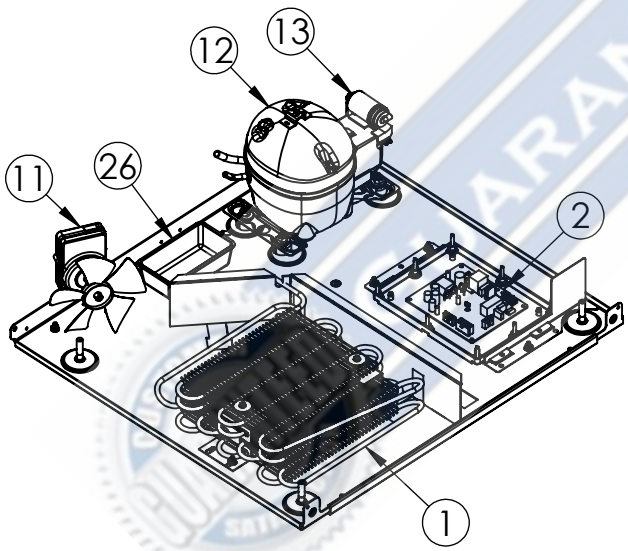

# Service Parts List

guaranteedparts.com

1-855-472-4443

MOKR124-SS31A		
ITEM	DESCRIPTION	MARVEL P/N
1	CONDENSER ASSEMBLY	S41015869
2	MAIN CONTROL BOARD KIT	S42088820
3	GRILLE	S41015806-SS
4	LED LIGHT STRIP	S68100
5	BLACK ROCKER LIGHT SWITCH	42246922
6	EVAPORATOR ASSEMBLY	42249115
7	THERMISTOR ASSEMBLY	S41015903-GRY
8	UI DISPLAY KIT	S41016214-MARW
9	ACCESS COVER	S41013892
10	MECHANICAL HARNESS KIT *	S41015773
11	CONDENSER FAN ASSEMBLY	42249171
12	COMPRESSOR	S41015897
13	COMPRESSOR ELECTRICAL	S41016300
14	DOOR ASSEMBLY	S42038874
15	EVAP FAN	42249149
16	DOOR GASKET	S31580-035
17	DOOR STOP	S41015708-SS
18	STRIKER PLATE	S41015709-SS
19	HK SS UPPER SHELF	S41016278
20	HK SS LOWER SHELF	S41016279
21	KEYS(2)	S41013540
22	DOOR HANDLE	S41005295-009
23	HINGE PKG	S52411635-SS
24	GRATE-SUMP	S41014006
25	DRAIN BOTTLE	S41013382
26	DRAIN PAN	42242055
27	LEG LEVELERS (4)	42243808
28	POWER CORD	S41050606
29	CARTON ASSEMBLY *	42249633

\* NOT PICTURED