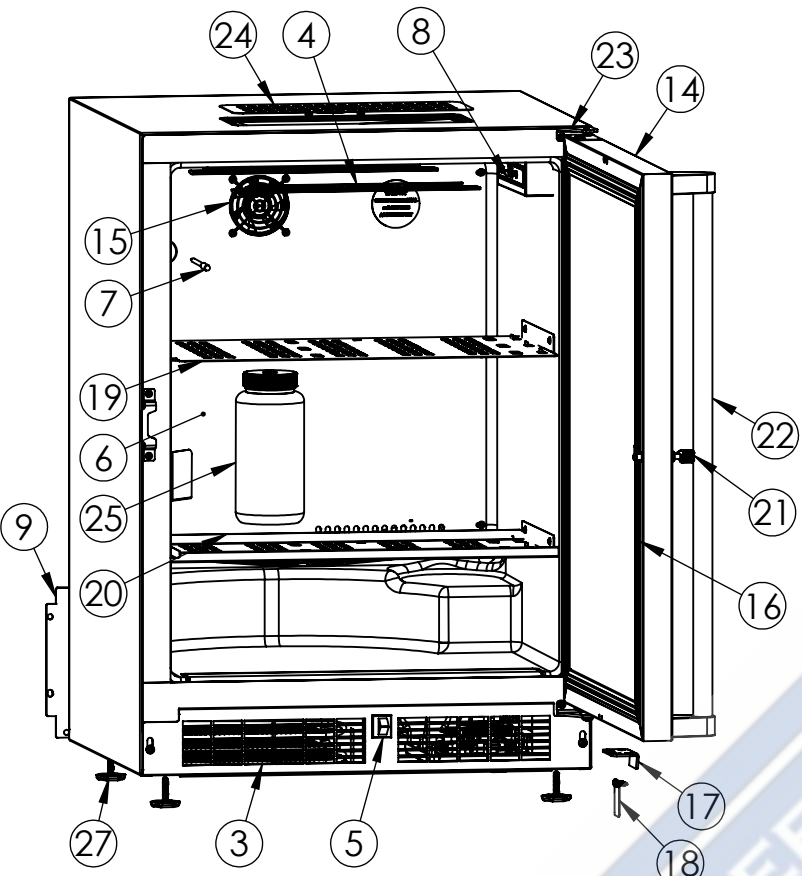

# Service Parts List

guaranteedparts.com

1-855-472-4443

MOKR124-SS31A		
ITEM	DESCRIPTION	MARVEL P/N
1	CONDENSER ASSEMBLY	S41015869
2	MAIN CONTROL BOARD KIT	S42088820
3	GRILLE	S41015806-SS
4	LED LIGHT STRIP	S68100
5	BLACK ROCKER LIGHT SWITCH	42246922
6	EVAPORATOR ASSEMBLY	42249115
7	THERMISTOR ASSEMBLY	S41015903-GRY
8	UI DISPLAY KIT	S41016214-MARW
9	ACCESS COVER	S41013892
10	MECHANICAL HARNESS KIT *	S41015773
11	CONDENSER FAN ASSEMBLY	42249171
12	COMPRESSOR	S41015897
13	COMPRESSOR ELECTRICAL	S41016300
14	DOOR ASSEMBLY	S42038874
15	EVAP FAN	42249149
16	DOOR GASKET	S31580-035
17	DOOR STOP	S41015708-SS
18	STRIKER PLATE	S41015709-SS
19	HK SS UPPER SHELF	S41016278
20	HK SS LOWER SHELF	S41016279
21	KEYS(2)	S41013540
22	DOOR HANDLE	S41005295-009
23	HINGE PKG	S52411635-SS
24	GRATE-SUMP	S41014006
25	DRAIN BOTTLE	S41013382
26	DRAIN PAN	42242055
27	LEG LEVELERS (4)	42243808
28	POWER CORD	S41050606
29	CARTON ASSEMBLY *	42249633

\* NOT PICTURED