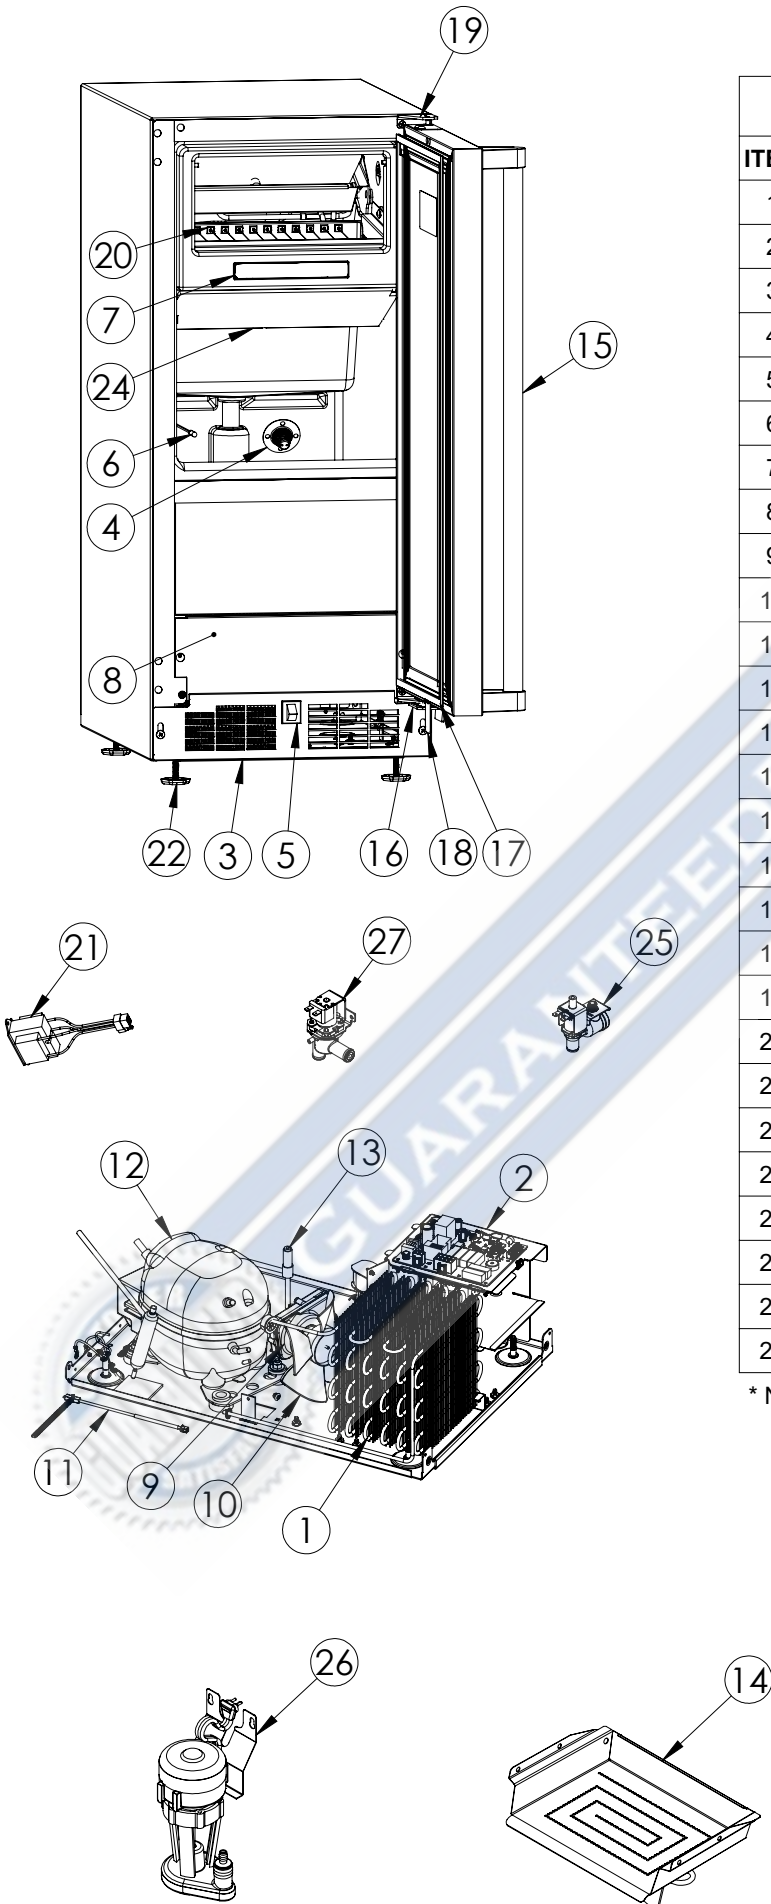

Service Parts List

guaranteedparts.com

1-855-472-4443

MOCL215-SS01A		
ITEM	DESCRIPTION	MARVEL P/N
1	CONDENSER ASSEMBLY	S41013912
2	MAIN CONTROL BOARD KIT	42249330
3	GRILLE	S41015692-SS
4	WHITE LED LIGHT	42249105
5	REED SWITCH	42246922
6	THERMISTOR ASSEMBLY	S41050612
7	UI DISPLAY KIT	S41050602-NLK
8	ACCESS COVER	S41014463-SS
9	CONDENSER FAN MOTOR	42248161
10	CONDENSER FAN BLADE	42248160
11	CONDENSER SENSOR	S41050609
12	EMBRACO COMPRESSOR	42242580
13	HOT GAS VALVE	42249497
14	EVAPORATOR ASSEMBLY	42249569
15	DOOR ASSEMBLY	S42038923
16	DOOR STOP	S41015708-SS
17	DOOR GASKET	S31580-041
18	STRIKER PLATE	S41015709-SS
19	HINGE KIT	S52411635-SS
20	GRID CUTTER	42249542
21	GRID CUTTER TRANSFORMER	S41050610
22	LEG LEVELERS (4)	42243808
23	POWER CORD*	S41050606
24	ICE DEFLECTOR	S41012776-BLK
25	WATER SUPPLY VALVE	S41014084
26	CIRCULATION PUMP	42242980
27	DRAIN VALVE	42249456

* NOT PICTURED