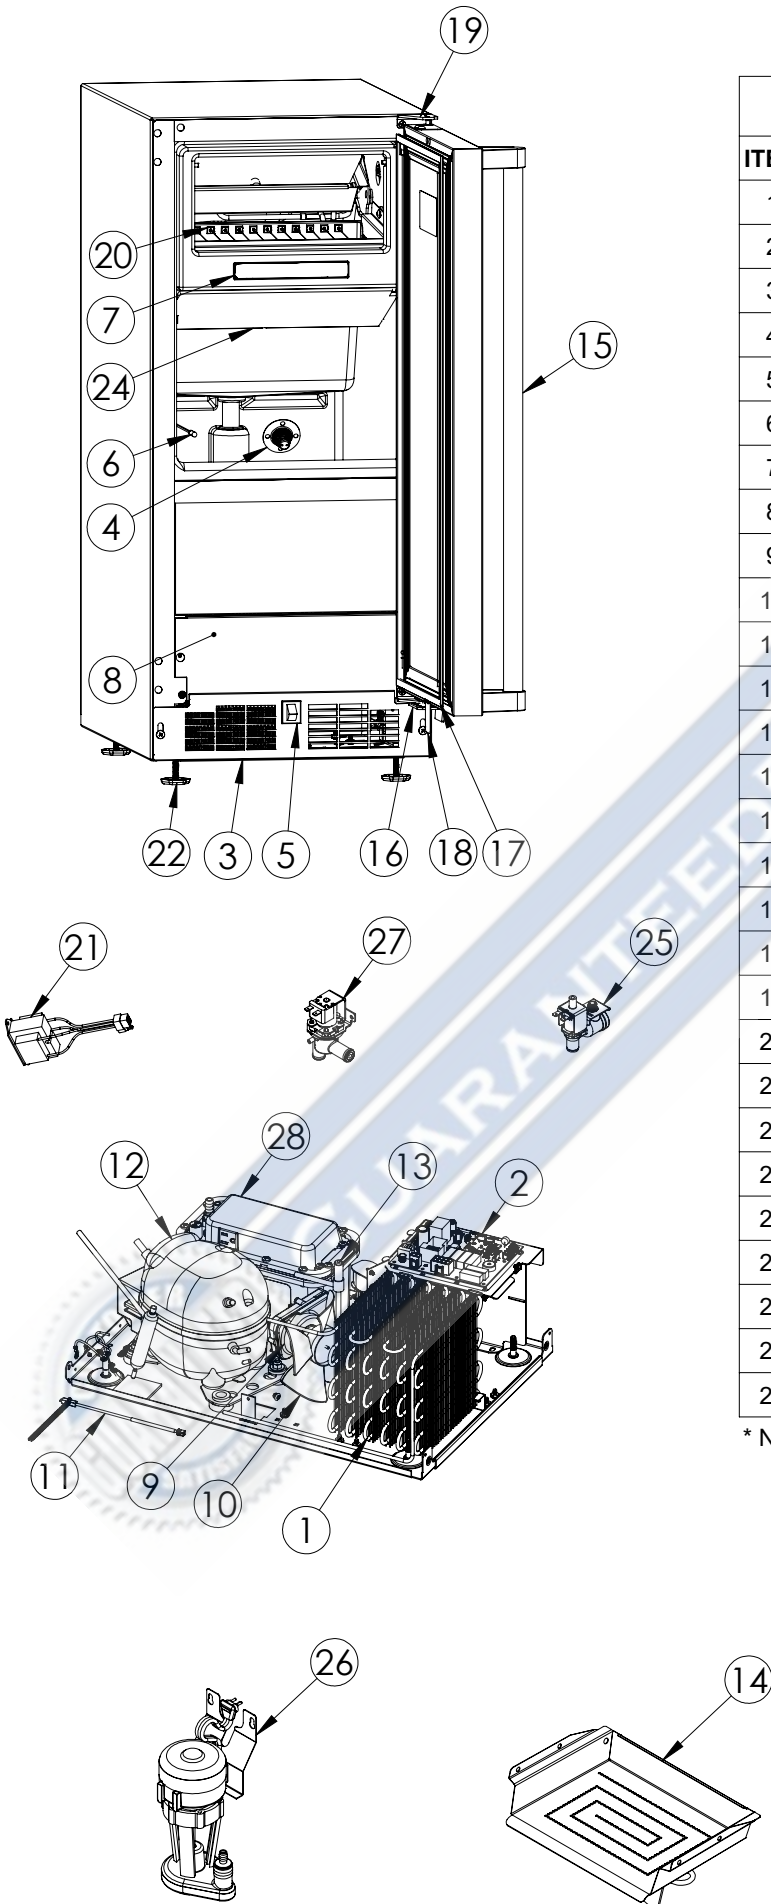

# Service Parts List

guaranteedparts.com  
1-855-472-4443

MOC215-SS01A		
ITEM	DESCRIPTION	MARVEL P/N
1	CONDENSER ASSEMBLY	S41013912
2	MAIN CONTROL BOARD KIT	42249330
3	GRILLE	S41015692-SS
4	WHITE LED LIGHT	42249105
5	REED SWITCH	42246922
6	THERMISTOR ASSEMBLY	S41050612
7	UI DISPLAY KIT	S41050602-NLK
8	ACCESS COVER	S41014463-SS
9	CONDENSER FAN MOTOR	42248161
10	CONDENSER FAN BLADE	42248160
11	CONDENSER SENSOR	S41050609
12	EMBRACO COMPRESSOR	42242580
13	HOT GAS VALVE	42249497
14	EVAPORATOR ASSEMBLY	42249569
15	DOOR ASSEMBLY	S42038923
16	DOOR STOP	S41015708-SS
17	DOOR GASKET	S31580-041
18	STRIKER PLATE	S41015709-SS
19	HINGE KIT	S52411635-SS
20	GRID CUTTER	42249542
21	GRID CUTTER TRANSFORMER	S41050610
22	LEG LEVELERS (4)	42243808
23	POWER CORD*	S41050606
24	ICE DEFLECTOR	S41012776-BLK
25	WATER SUPPLY VALVE	S41014084
26	CIRCULATION PUMP	42242980
27	DRAIN VALVE	42249456
28	DRAIN PUMP	42249509

\* NOT PICTURED