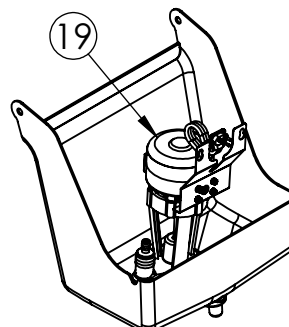

Service Parts List

guaranteedparts.com

1-855-472-4443

MP15CPG3LS2/MP15CPG3RS2

Item	Description	Marvel P/N
1	Display	S41050602-LKX
2	Main Board	42249330
3	Condensor Sensor	S41050609
4	Bin Sensor	S41050612
5	Embraco Compressor	42242580
6	Evaporator and Heat Exchanger	42249569
7	Condenser	S41013912
8	Hot Gas Valve	42249497
9	Condenser Fan Motor	42248161
10	Condenser Fan Blade	42248160
11	Amber/White/Blue LED Light	42249489
12	Black Rocker Light Switch	42246922
13	Grid Cutter	42249542
14	Grid Cutter Transformer	S41050610
15	LH Overlay Door RH Overlay Door	42249679 42249680
	15a. Black Gasket: S31580-052	
	15b. Pro Handle: 42249126	
	15c. Upper Artic Hinge: S41013108-LH(LH) Or S41013108-RH(RH)	
	15d. Lower Artic Hinge: S41013197-LH(LH) Or S41013197-RH(RH)	
16	Keys	S41013540
17	Ice Deflector	S41012776-BLK
18	Water Supply Valve	S41014084
19	Circulation Pump	42242980
20	Drain Valve	42249456
21	Drain Pump	42249509
22	LH SS Grille RH SS Grille	42249685 42249686
23	Leveling Legs(4)	42243808
24	Power Cord	S41010606