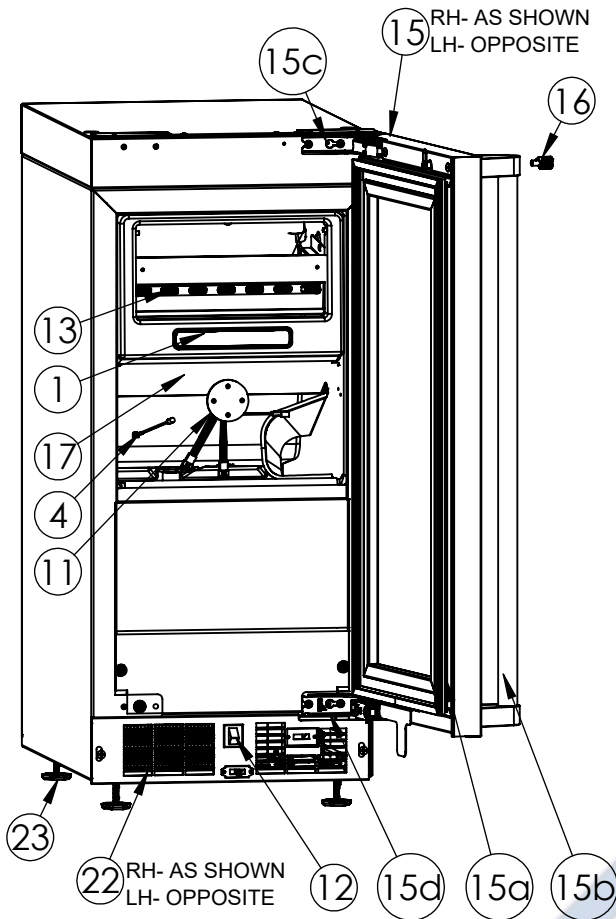

Service Parts List

guaranteedparts.com

1-855-472-4443

MP15CPG3LS2/MP15CPG3RS2

Item	Description	Marvel P/N
1	Display	S41050602-LKX
2	Main Board	42249330
3	Condensor Sensor	S41050609
4	Bin Sensor	S41050612
5	Embraco Compressor	42242580
6	Evaporator and Heat Exchanger	42249569
7	Condenser	S41013912
8	Hot Gas Valve	42249497
9	Condenser Fan Motor	42248161
10	Condenser Fan Blade	42248160
11	Amber/White/Blue LED Light	42249489
12	Black Rocker Light Switch	42246922
13	Grid Cutter	42249542
14	Grid Cutter Transformer	S41050610
15	LH Overlay Door RH Overlay Door	42249679 42249680
	15a. Black Gasket: S31580-052	
	15b. Pro Handle: 42249126	
	15c. Upper Artic Hinge: S41013108-LH(LH) Or S41013108-RH(RH)	
	15d. Lower Artic Hinge: S41013197-LH(LH) Or S41013197-RH(RH)	
16	Keys	S41013540
17	Ice Deflector	S41012776-BLK
18	Water Supply Valve	S41014084
19	Circulation Pump	42242980
20	Drain Valve	42249456
21	Drain Pump	42249509
22	LH SS Grille RH SS Grille	42249685 42249686
23	Leveling Legs(4)	42243808
24	Power Cord	S41010606