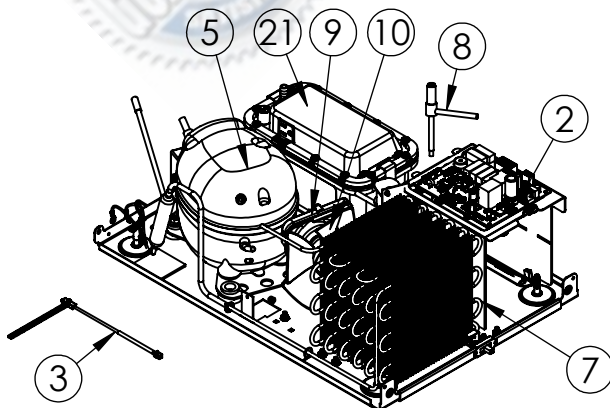

Service Parts List

guaranteedparts.com

1-855-472-4443

MP15CPG3LS2/MP15CPG3RS2

Item	Description	Marvel P/N
1	Display	S41050602-LKX
2	Main Board	42249330
3	Condensor Sensor	S41050609
4	Bin Sensor	S41050612
5	Embraco Compressor	42242580
6	Evaporator and Heat Exchanger	42249569
7	Condenser	S41013912
8	Hot Gas Valve	42249497
9	Condenser Fan Motor	42248161
10	Condenser Fan Blade	42248160
11	Amber/White/Blue LED Light	42249489
12	Black Rocker Light Switch	42246922
13	Grid Cutter	42249542
14	Grid Cutter Transformer	S41050610
15	LH Overlay Door RH Overlay Door	42249679 42249680
	15a. Black Gasket: S31580-052	
	15b. Pro Handle: 42249126	
	15c. Upper Artic Hinge: S41013108-LH(LH) Or S41013108-RH(RH)	
	15d. Lower Artic Hinge: S41013197-LH(LH) Or S41013197-RH(RH)	
16	Keys	S41013540
17	Ice Deflector	S41012776-BLK
18	Water Supply Valve	S41014084
19	Circulation Pump	42242980
20	Drain Valve	42249456
21	Drain Pump	42249509
22	LH SS Grille RH SS Grille	42249685 42249686
23	Leveling Legs(4)	42243808
24	Power Cord	S41010606