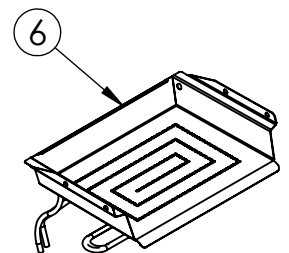

Service Parts List

guaranteedparts.com

1-855-472-4443

MP15CPG3LS2/MP15CPG3RS2

Item	Description	Marvel P/N
1	Display	S41050602-LKX
2	Main Board	42249330
3	Condensor Sensor	S41050609
4	Bin Sensor	S41050612
5	Embraco Compressor	42242580
6	Evaporator and Heat Exchanger	42249569
7	Condenser	S41013912
8	Hot Gas Valve	42249497
9	Condenser Fan Motor	42248161
10	Condenser Fan Blade	42248160
11	Amber/White/Blue LED Light	42249489
12	Black Rocker Light Switch	42246922
13	Grid Cutter	42249542
14	Grid Cutter Transformer	S41050610
15	LH Overlay Door RH Overlay Door	42249679 42249680
	15a. Black Gasket: S31580-052	
	15b. Pro Handle: 42249126	
	15c. Upper Artic Hinge: S41013108-LH(LH) Or S41013108-RH(RH)	
	15d. Lower Artic Hinge: S41013197-LH(LH) Or S41013197-RH(RH)	
16	Keys	S41013540
17	Ice Deflector	S41012776-BLK
18	Water Supply Valve	S41014084
19	Circulation Pump	42242980
20	Drain Valve	42249456
21	Drain Pump	42249509
22	LH SS Grille RH SS Grille	42249685 42249686
23	Leveling Legs(4)	42243808
24	Power Cord	S41010606