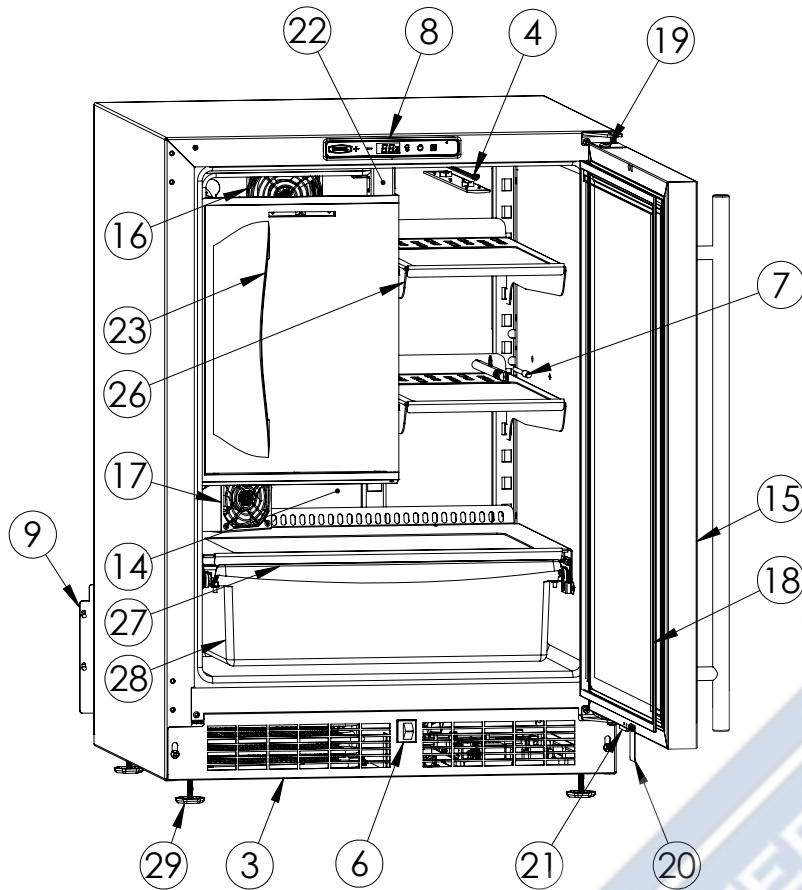

Service Parts List

guaranteedparts.com
1-855-472-4443

MLRI224-SS01A

ITEM	DESCRIPTION	MARVEL P/N
1	CONDENSER ASSEMBLY	42249374
2	MAIN CONTROL BOARD KIT	S42088795
3	GRILLE	S41015806-BLK
4	LED LIGHT STRIP	S68100
5	CONTROL BOARD	S68177
6	REED SWITCH	42246922
7	THERMISTOR ASSEMBLY	S41015903-GRY
8	UI DISPLAY KIT	S68167-01
9	ACCESS COVER	S41016032
10	MECHANICAL HARNESS *	S41016213
11	CONDENSER FAN MOTOR	42249159
12	COMPRESSOR	S41015689
13	COMPRESSOR ELECTRICALS	S41015922
14	EVAPORATOR ASSEMBLY	S41013571
15	DOOR ASSEMBLY	S42038968
16	EVAP FAN	S41014253
17	FRIDGE FAN	S41013096
18	DOOR GASKET	S31580-035
19	HINGE KIT	S52411635-CHR
20	STRIKER PLATE	S41015709-BLK
21	DOOR STOP	S41015708-BLK
22	FREEZER DIVIDER	S42418881
23	FREEZER DOOR	S42418976
24	ICE MAKER KIT	S67041-01
25	ICE BUCKET	S41013552-CLR
26	HALF SHELF	S42138539-WHT
27	CRISPER SHELF	42249325
28	CRISPER BIN	42249326
29	LEG LEVELERS (4)	42243808
30	POWER CORD	S41050606
31	DRIER	S41013226
32	DRAIN PAN	S41013227
33	DEFROST HEATER	42249372
34	DEFROST THERMOSTAT	S41013590
35	CARTON ASSEMBLY *	42249633

* NOT PICTURED