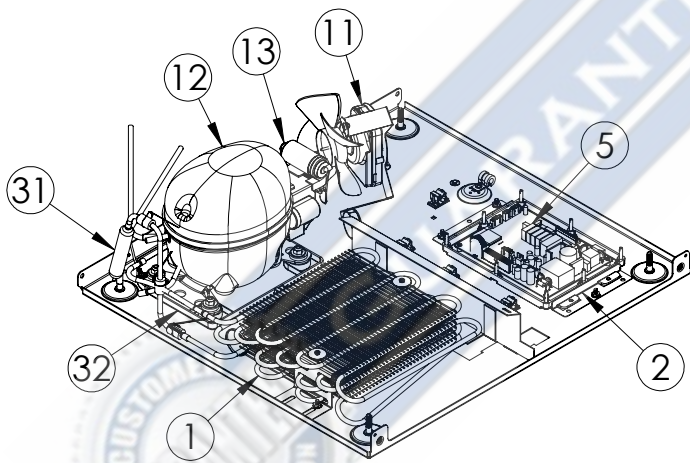

Service Parts List

guaranteedparts.com
1-855-472-4443

MLRI224-SS01A

ITEM	DESCRIPTION	MARVEL P/N
1	CONDENSER ASSEMBLY	42249374
2	MAIN CONTROL BOARD KIT	S42088795
3	GRILLE	S41015806-BLK
4	LED LIGHT STRIP	S68100
5	CONTROL BOARD	S68177
6	REED SWITCH	42246922
7	THERMISTOR ASSEMBLY	S41015903-GRY
8	UI DISPLAY KIT	S68167-01
9	ACCESS COVER	S41016032
10	MECHANICAL HARNESS *	S41016213
11	CONDENSER FAN MOTOR	42249159
12	COMPRESSOR	S41015689
13	COMPRESSOR ELECTRICALS	S41015922
14	EVAPORATOR ASSEMBLY	S41013571
15	DOOR ASSEMBLY	S42038968
16	EVAP FAN	S41014253
17	FRIDGE FAN	S41013096
18	DOOR GASKET	S31580-035
19	HINGE KIT	S52411635-CHR
20	STRIKER PLATE	S41015709-BLK
21	DOOR STOP	S41015708-BLK
22	FREEZER DIVIDER	S42418881
23	FREEZER DOOR	S42418976
24	ICE MAKER KIT	S67041-01
25	ICE BUCKET	S41013552-CLR
26	HALF SHELF	S42138539-WHT
27	CRISPER SHELF	42249325
28	CRISPER BIN	42249326
29	LEG LEVELERS (4)	42243808
30	POWER CORD	S41050606
31	DRIER	S41013226
32	DRAIN PAN	S41013227
33	DEFROST HEATER	42249372
34	DEFROST THERMOSTAT	S41013590
35	CARTON ASSEMBLY *	42249633

* NOT PICTURED