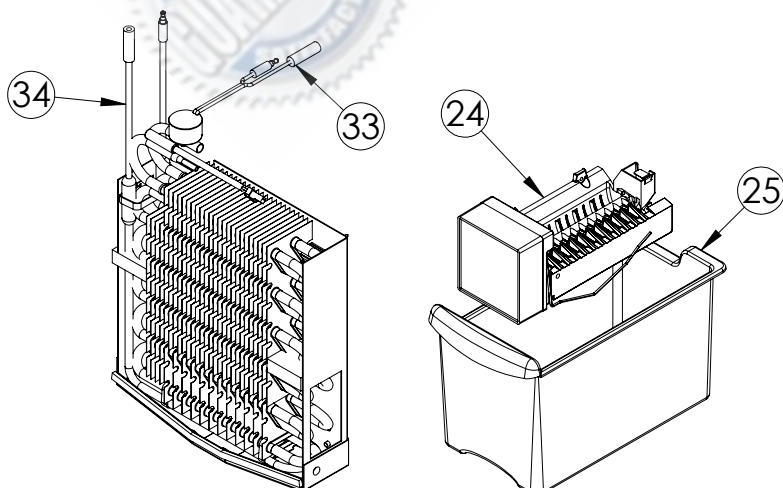

Service Parts List

guaranteedparts.com
1-855-472-4443

MLRI224-SS01A

ITEM	DESCRIPTION	MARVEL P/N
1	CONDENSER ASSEMBLY	42249374
2	MAIN CONTROL BOARD KIT	S42088795
3	GRILLE	S41015806-BLK
4	LED LIGHT STRIP	S68100
5	CONTROL BOARD	S68177
6	REED SWITCH	42246922
7	THERMISTOR ASSEMBLY	S41015903-GRY
8	UI DISPLAY KIT	S68167-01
9	ACCESS COVER	S41016032
10	MECHANICAL HARNESS *	S41016213
11	CONDENSER FAN MOTOR	42249159
12	COMPRESSOR	S41015689
13	COMPRESSOR ELECTRICALS	S41015922
14	EVAPORATOR ASSEMBLY	S41013571
15	DOOR ASSEMBLY	S42038968
16	EVAP FAN	S41014253
17	FRIDGE FAN	S41013096
18	DOOR GASKET	S31580-035
19	HINGE KIT	S52411635-CHR
20	STRIKER PLATE	S41015709-BLK
21	DOOR STOP	S41015708-BLK
22	FREEZER DIVIDER	S42418881
23	FREEZER DOOR	S42418976
24	ICE MAKER KIT	S67041-01
25	ICE BUCKET	S41013552-CLR
26	HALF SHELF	S42138539-WHT
27	CRISPER SHELF	42249325
28	CRISPER BIN	42249326
29	LEG LEVELERS (4)	42243808
30	POWER CORD	S41050606
31	DRIER	S41013226
32	DRAIN PAN	S41013227
33	DEFROST HEATER	42249372
34	DEFROST THERMOSTAT	S41013590
35	CARTON ASSEMBLY *	42249633

* NOT PICTURED