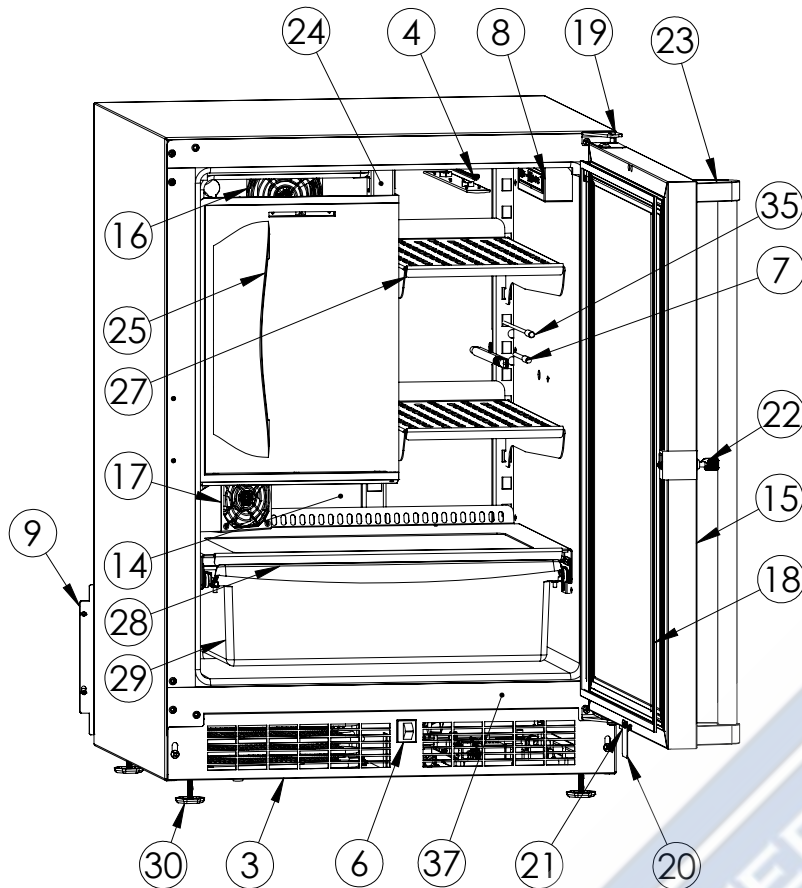

# Service Parts List

guaranteedparts.com

1-855-472-4443

MORF224-SS31A		
ITEM	DESCRIPTION	MARVEL P/N
1	CONDENSER	S41013252
2	MAIN CONTROL BOARD KIT	S42088795
3	GRILLE	S41015806-SS
4	LED LIGHT STRIP	S68100
5	CONTROL BOARD	S68177
6	REED SWITCH	42246922
7	THERMISTOR ASSEMBLY	S41015903-GRY
8	UI DISPLAY KIT	S41016214-MARW
9	ACCESS COVER	S41016315
10	MECHANICAL HARNESS *	S41016213
11	CONDENSER FAN MOTOR	42249159
12	COMPRESSOR	S41015689
13	COMPRESSOR ELECTRICALS	S41015922
14	EVAPORATOR ASSEMBLY	S41013571
15	DOOR ASSEMBLY	S42038874
16	EVAP FAN	S41014253
17	FRIDGE FAN	S41013096
18	DOOR GASKET	S31580-035
19	HINGE KIT	S52411635-SS
20	STRIKER PLATE	S41015709-SS
21	DOOR STOP	S41015708-SS
22	KEYS	S41013540
23	OUTDOOR HANDLE	S41005295-009
24	FREEZER DIVIDER	S42418881
25	FREEZER DOOR	S42418976
26	FREEZER SHELF	S41013605-SS
27	HALF SHELF	S41014452-SS
28	CRISPER SHELF	S42413165-SS
29	CRISPER BIN	42249326
30	LEG LEVELERS (4)	42243808
31	POWER CORD	S41050606
32	DRAIN PAN	S41013227
33	DEFROST HEATER	42249372
34	DEFROST THERMOSTAT	S41013590
35	EVAP THERMISTER	S68092
36	CARTON ASSEMBLY *	42249633
37	24" MAG STRIP KIT	S42418982-001
38	CONDENSER KIT	S42419041

\* NOT PICTURED