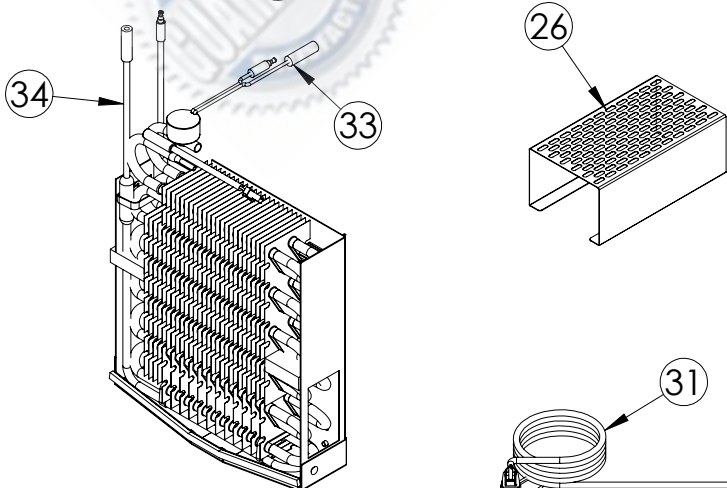

# Service Parts List

guaranteedparts.com

1-855-472-4443

MORF224-SS31A		
ITEM	DESCRIPTION	MARVEL P/N
1	CONDENSER	S41013252
2	MAIN CONTROL BOARD KIT	S42088795
3	GRILLE	S41015806-SS
4	LED LIGHT STRIP	S68100
5	CONTROL BOARD	S68177
6	REED SWITCH	42246922
7	THERMISTOR ASSEMBLY	S41015903-GRY
8	UI DISPLAY KIT	S41016214-MARW
9	ACCESS COVER	S41016315
10	MECHANICAL HARNESS *	S41016213
11	CONDENSER FAN MOTOR	42249159
12	COMPRESSOR	S41015689
13	COMPRESSOR ELECTRICALS	S41015922
14	EVAPORATOR ASSEMBLY	S41013571
15	DOOR ASSEMBLY	S42038874
16	EVAP FAN	S41014253
17	FRIDGE FAN	S41013096
18	DOOR GASKET	S31580-035
19	HINGE KIT	S52411635-SS
20	STRIKER PLATE	S41015709-SS
21	DOOR STOP	S41015708-SS
22	KEYS	S41013540
23	OUTDOOR HANDLE	S41005295-009
24	FREEZER DIVIDER	S42418881
25	FREEZER DOOR	S42418976
26	FREEZER SHELF	S41013605-SS
27	HALF SHELF	S41014452-SS
28	CRISPER SHELF	S42413165-SS
29	CRISPER BIN	42249326
30	LEG LEVELERS (4)	42243808
31	POWER CORD	S41050606
32	DRAIN PAN	S41013227
33	DEFROST HEATER	42249372
34	DEFROST THERMOSTAT	S41013590
35	EVAP THERMISTER	S68092
36	CARTON ASSEMBLY *	42249633
37	24" MAG STRIP KIT	S42418982-001
38	CONDENSER KIT	S42419041

\* NOT PICTURED