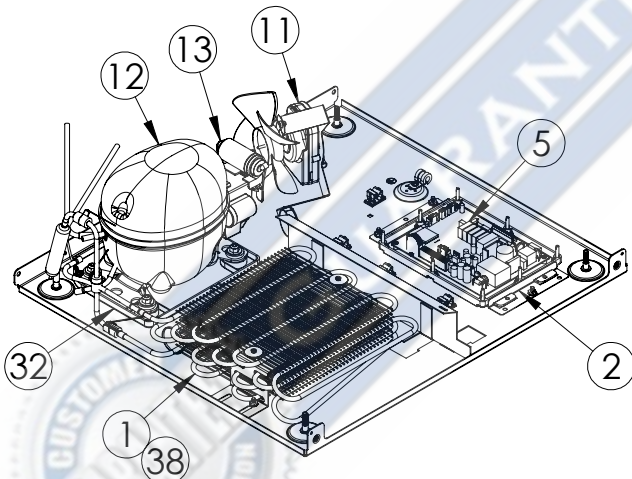

# Service Parts List

guaranteedparts.com

1-855-472-4443

MORF224-SS31A		
ITEM	DESCRIPTION	MARVEL P/N
1	CONDENSER	S41013252
2	MAIN CONTROL BOARD KIT	S42088795
3	GRILLE	S41015806-SS
4	LED LIGHT STRIP	S68100
5	CONTROL BOARD	S68177
6	REED SWITCH	42246922
7	THERMISTOR ASSEMBLY	S41015903-GRY
8	UI DISPLAY KIT	S41016214-MARW
9	ACCESS COVER	S41016315
10	MECHANICAL HARNESS *	S41016213
11	CONDENSER FAN MOTOR	42249159
12	COMPRESSOR	S41015689
13	COMPRESSOR ELECTRICALS	S41015922
14	EVAPORATOR ASSEMBLY	S41013571
15	DOOR ASSEMBLY	S42038874
16	EVAP FAN	S41014253
17	FRIDGE FAN	S41013096
18	DOOR GASKET	S31580-035
19	HINGE KIT	S52411635-SS
20	STRIKER PLATE	S41015709-SS
21	DOOR STOP	S41015708-SS
22	KEYS	S41013540
23	OUTDOOR HANDLE	S41005295-009
24	FREEZER DIVIDER	S42418881
25	FREEZER DOOR	S42418976
26	FREEZER SHELF	S41013605-SS
27	HALF SHELF	S41014452-SS
28	CRISPER SHELF	S42413165-SS
29	CRISPER BIN	42249326
30	LEG LEVELERS (4)	42243808
31	POWER CORD	S41050606
32	DRAIN PAN	S41013227
33	DEFROST HEATER	42249372
34	DEFROST THERMOSTAT	S41013590
35	EVAP THERMISTER	S68092
36	CARTON ASSEMBLY *	42249633
37	24" MAG STRIP KIT	S42418982-001
38	CONDENSER KIT	S42419041

\* NOT PICTURED