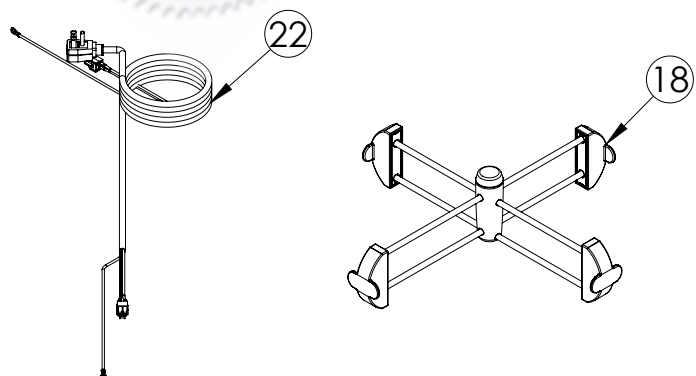

Service Parts List

guaranteedparts.com

1-855-472-4443

MLDR224-SS61A

| ITEM | DESCRIPTION | MARVEL P/N |
|------|---------------------------|---------------|
| 1 | CONDENSER ASSEMBLY | S41013252 |
| 2 | MAIN CONTROL BOARD KIT | S42088820 |
| 3 | GRILLE | S41015650-SS |
| 4 | LED LIGHT STRIP | S68100 |
| 5 | WHITE ROCKER LIGHT SWITCH | 42248044 |
| 6 | EVAPORATOR ASSEMBLY | 42249115 |
| 7 | THERMISTOR ASSEMBLY | S41015903-BLK |
| 8 | UI DISPLAY KIT | S68166-01 |
| 9 | ACCESS COVER | S41015716 |
| 10 | MECHANICAL HARNESS KIT* | S41015773 |
| 11 | CONDENSER FAN ASSEMBLY | 42249159 |
| 12 | COMPRESSOR | S41015395 |
| 13 | COMPRESSOR ELECTRICALS | S41015921 |
| 14 | DRAWER ASSEMBLY UPPER | S42418777-SS |
| 15 | DRAWER ASSEMBLY LOWER | S42418836-SS |
| 16 | EVAP FAN | 42249149 |
| 17 | DRAWER GASKET | S31580-066 |
| 18 | SLIDING DIVIDER | S42138504 |
| 19 | LH DRAWER SLIDE KIT | S41013219-LH |
| 20 | RH DRAWER SLIDE KIT | S41013219-LH |
| 21 | LEG LEVELERS (4) | 42243808 |
| 22 | POWER CORD | S41050606 |
| 23 | DRAIN PAN | S41013227 |
| 24 | DRIER | S41013226 |
| 25 | CARTON ASSEMBLY* | 42249633 |