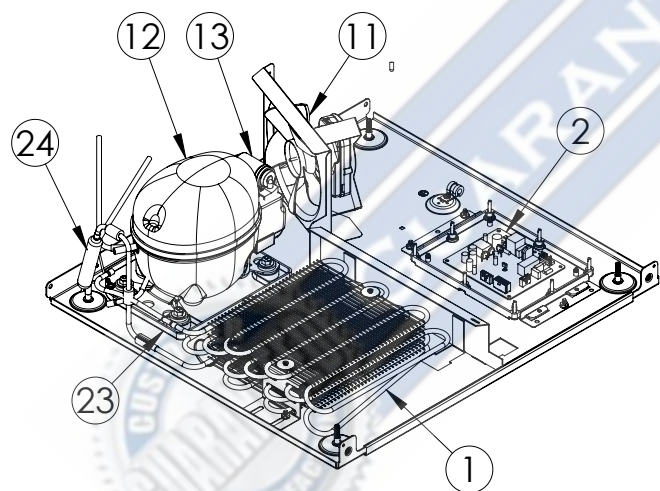

Service Parts List

guaranteedparts.com

1-855-472-4443

MLDR224-SS61A

| ITEM | DESCRIPTION | MARVEL P/N |
|------|---------------------------|---------------|
| 1 | CONDENSER ASSEMBLY | S41013252 |
| 2 | MAIN CONTROL BOARD KIT | S42088820 |
| 3 | GRILLE | S41015650-SS |
| 4 | LED LIGHT STRIP | S68100 |
| 5 | WHITE ROCKER LIGHT SWITCH | 42248044 |
| 6 | EVAPORATOR ASSEMBLY | 42249115 |
| 7 | THERMISTOR ASSEMBLY | S41015903-BLK |
| 8 | UI DISPLAY KIT | S68166-01 |
| 9 | ACCESS COVER | S41015716 |
| 10 | MECHANICAL HARNESS KIT* | S41015773 |
| 11 | CONDENSER FAN ASSEMBLY | 42249159 |
| 12 | COMPRESSOR | S41015395 |
| 13 | COMPRESSOR ELECTRICALS | S41015921 |
| 14 | DRAWER ASSEMBLY UPPER | S42418777-SS |
| 15 | DRAWER ASSEMBLY LOWER | S42418836-SS |
| 16 | EVAP FAN | 42249149 |
| 17 | DRAWER GASKET | S31580-066 |
| 18 | SLIDING DIVIDER | S42138504 |
| 19 | LH DRAWER SLIDE KIT | S41013219-LH |
| 20 | RH DRAWER SLIDE KIT | S41013219-LH |
| 21 | LEG LEVELERS (4) | 42243808 |
| 22 | POWER CORD | S41050606 |
| 23 | DRAIN PAN | S41013227 |
| 24 | DRIER | S41013226 |
| 25 | CARTON ASSEMBLY* | 42249633 |

* NOT PICTURED