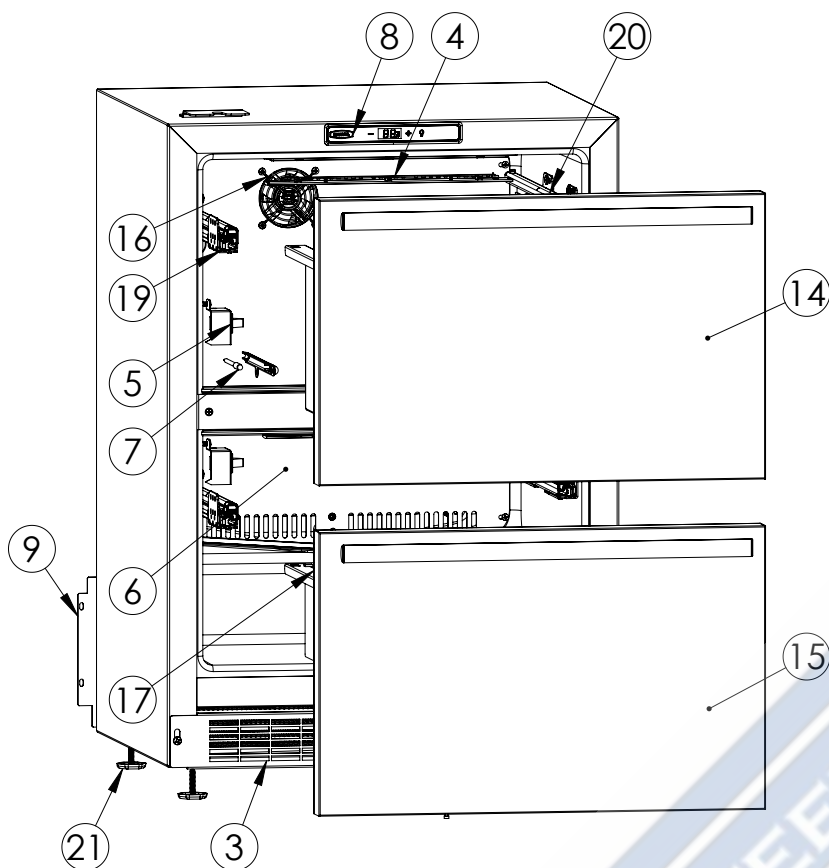

Service Parts List

guaranteedparts.com

1-855-472-4443

MLDR224-SS61A

| ITEM | DESCRIPTION | MARVEL P/N |
|------|---------------------------|---------------|
| 1 | CONDENSER ASSEMBLY | S41013252 |
| 2 | MAIN CONTROL BOARD KIT | S42088820 |
| 3 | GRILLE | S41015650-SS |
| 4 | LED LIGHT STRIP | S68100 |
| 5 | WHITE ROCKER LIGHT SWITCH | 42248044 |
| 6 | EVAPORATOR ASSEMBLY | 42249115 |
| 7 | THERMISTOR ASSEMBLY | S41015903-BLK |
| 8 | UI DISPLAY KIT | S68166-01 |
| 9 | ACCESS COVER | S41015716 |
| 10 | MECHANICAL HARNESS KIT* | S41015773 |
| 11 | CONDENSER FAN ASSEMBLY | 42249159 |
| 12 | COMPRESSOR | S41015395 |
| 13 | COMPRESSOR ELECTRICALS | S41015921 |
| 14 | DRAWER ASSEMBLY UPPER | S42418777-SS |
| 15 | DRAWER ASSEMBLY LOWER | S42418836-SS |
| 16 | EVAP FAN | 42249149 |
| 17 | DRAWER GASKET | S31580-066 |
| 18 | SLIDING DIVIDER | S42138504 |
| 19 | LH DRAWER SLIDE KIT | S41013219-LH |
| 20 | RH DRAWER SLIDE KIT | S41013219-LH |
| 21 | LEG LEVELERS (4) | 42243808 |
| 22 | POWER CORD | S41050606 |
| 23 | DRAIN PAN | S41013227 |
| 24 | DRIER | S41013226 |
| 25 | CARTON ASSEMBLY* | 42249633 |

* NOT PICTURED