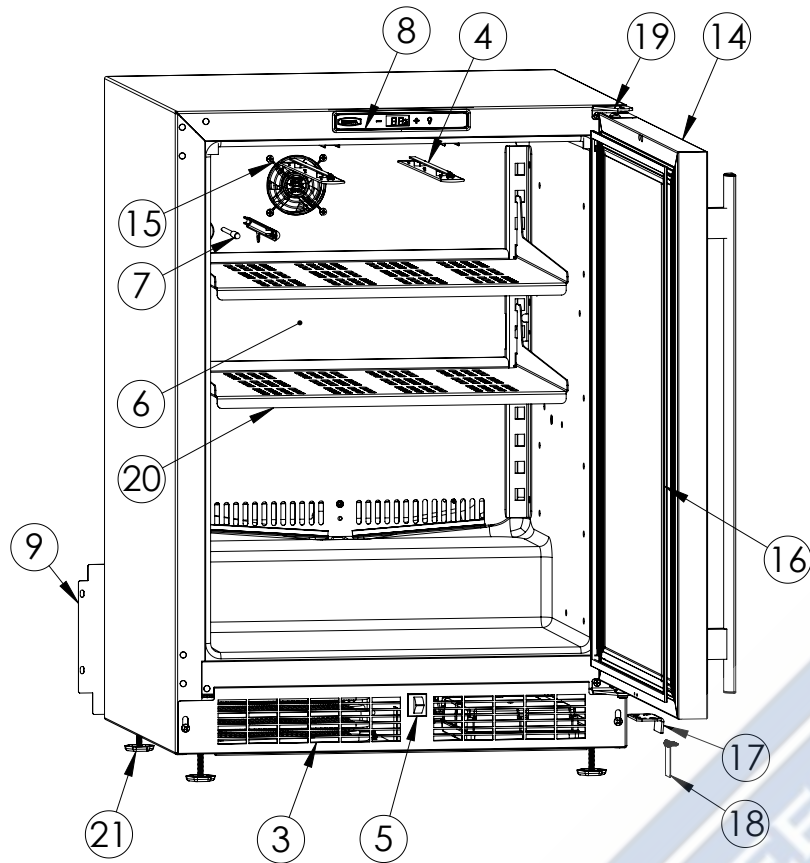

## MLRE024-SS01A

ITEM	DESCRIPTION	MARVEL P/N
1	CONDENSER ASSEMBLY	42249374
2	MAIN CONTROL BOARD KIT	S42088820
3	GRILLE	S41015806-SS
4	LED LIGHT STRIP	S68100
5	BLACK ROCKER LIGHT SWITCH	42246922
6	EVAPORATOR ASSEMBLY	42249115
7	THERMISTOR ASSEMBLY	S41015903-BLK
8	UI DISPLAY KIT	S68166-01
9	ACCESS COVER	S41015716
10	MECHANICAL HARNESS KIT*	S41015773
11	CONDENSER FAN ASSEMBLY	42249159
12	COMPRESSOR	S41015395
13	COMPRESSOR ELECTRICALS	S41015921
14	DOOR ASSEMBLY	S42038739
15	EVAP FAN	42249149
16	DOOR GASKET	S31580-035
17	DOOR STOP	S41015708-BLK
18	STRIKER PLATE	S41015709-BLK
19	HINGE PKG	S52411635-CHR
20	PERFORATED METAL SHELF	S41013646-BLK
21	LEG LEVELERS (4)	42243808
22	POWER CORD	S41050606
23	DRAIN PAN	S41013227
24	DRIER	S41013226
25	CARTON ASSEMBLY*	42249633