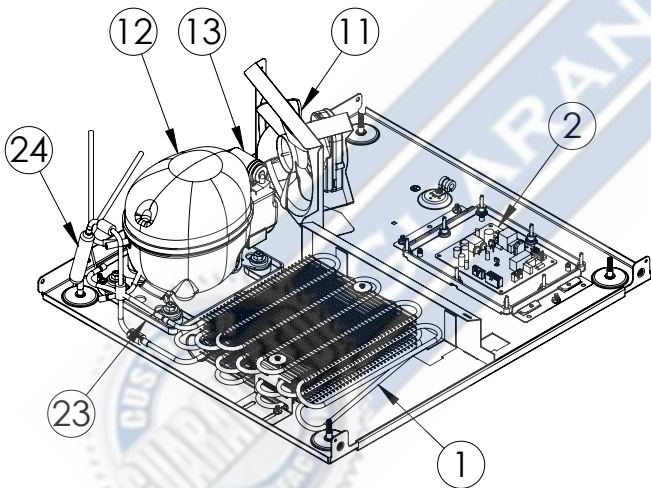

## MLRE024-SS01A

ITEM	DESCRIPTION	MARVEL P/N
1	CONDENSER ASSEMBLY	42249374
2	MAIN CONTROL BOARD KIT	S42088820
3	GRILLE	S41015806-SS
4	LED LIGHT STRIP	S68100
5	BLACK ROCKER LIGHT SWITCH	42246922
6	EVAPORATOR ASSEMBLY	42249115
7	THERMISTOR ASSEMBLY	S41015903-BLK
8	UI DISPLAY KIT	S68166-01
9	ACCESS COVER	S41015716
10	MECHANICAL HARNESS KIT*	S41015773
11	CONDENSER FAN ASSEMBLY	42249159
12	COMPRESSOR	S41015395
13	COMPRESSOR ELECTRICALS	S41015921
14	DOOR ASSEMBLY	S42038739
15	EVAP FAN	42249149
16	DOOR GASKET	S31580-035
17	DOOR STOP	S41015708-BLK
18	STRIKER PLATE	S41015709-BLK
19	HINGE PKG	S52411635-CHR
20	PERFORATED METAL SHELF	S41013646-BLK
21	LEG LEVELERS (4)	42243808
22	POWER CORD	S41050606
23	DRAIN PAN	S41013227
24	DRIER	S41013226
25	CARTON ASSEMBLY*	42249633