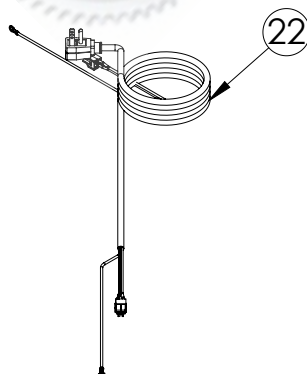

## MLRE024-SS01A

ITEM	DESCRIPTION	MARVEL P/N
1	CONDENSER ASSEMBLY	42249374
2	MAIN CONTROL BOARD KIT	S42088820
3	GRILLE	S41015806-SS
4	LED LIGHT STRIP	S68100
5	BLACK ROCKER LIGHT SWITCH	42246922
6	EVAPORATOR ASSEMBLY	42249115
7	THERMISTOR ASSEMBLY	S41015903-BLK
8	UI DISPLAY KIT	S68166-01
9	ACCESS COVER	S41015716
10	MECHANICAL HARNESS KIT*	S41015773
11	CONDENSER FAN ASSEMBLY	42249159
12	COMPRESSOR	S41015395
13	COMPRESSOR ELECTRICALS	S41015921
14	DOOR ASSEMBLY	S42038739
15	EVAP FAN	42249149
16	DOOR GASKET	S31580-035
17	DOOR STOP	S41015708-BLK
18	STRIKER PLATE	S41015709-BLK
19	HINGE PKG	S52411635-CHR
20	PERFORATED METAL SHELF	S41013646-BLK
21	LEG LEVELERS (4)	42243808
22	POWER CORD	S41050606
23	DRAIN PAN	S41013227
24	DRIER	S41013226
25	CARTON ASSEMBLY*	42249633