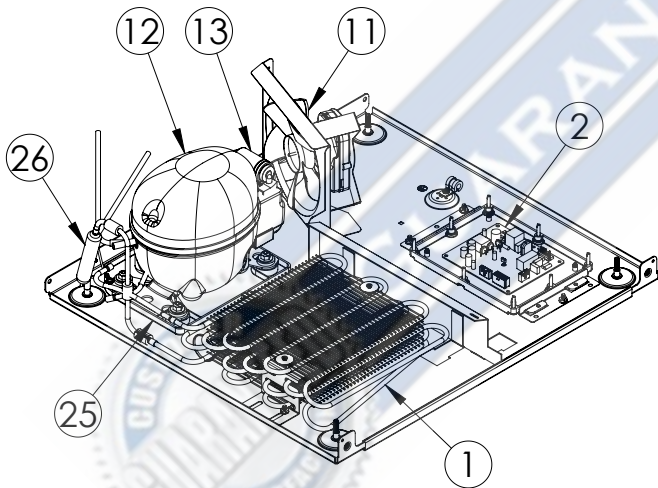

# Service Parts List

guaranteedparts.com  
1-855-472-4443

MLRE224-SG01A		
ITEM	DESCRIPTION	MARVEL P/N
1	CONDENSER ASSEMBLY	S41015869
2	MAIN CONTROL BOARD KIT	S42088820
3	GRILLE	S41015806-SS
4	LED LIGHT STRIP	S68100
5	BLACK ROCKER LIGHT SWITCH	42246922
6	EVAPORATOR ASSEMBLY	42249115
7	THERMISTOR ASSEMBLY	S41015903-BLK
8	UI DISPLAY KIT	S68166-01
9	ACCESS COVER	S41015716
10	MECHANICAL HARNESS KIT*	S41015773
11	CONDENSER FAN ASSEMBLY	42249159
12	COMPRESSOR	S41015395
13	COMPRESSOR ELECTRICALS	S41015921
14	DOOR ASSEMBLY	S42038748
15	EVAP FAN	42249149
16	DOOR GASKET	S31580-035
17	DOOR STOP	S41015708-BLK
18	STRIKER PLATE	S41015709-BLK
19	HINGE PKG	S52411635-CHR
20	HALF SHELF	S42138136-BLK
21	CRISPER GLASS SHELF	S42413165-BLK
22	CRISPER PAN BLK RAILS	S42413102-BLK
23	LEG LEVELERS (4)	42243808
24	POWER CORD	S41050606
25	DRAIN PAN	S41013227
26	DRIER	S41013226
27	CARTON ASSEMBLY*	42249633

\* NOT PICTURED