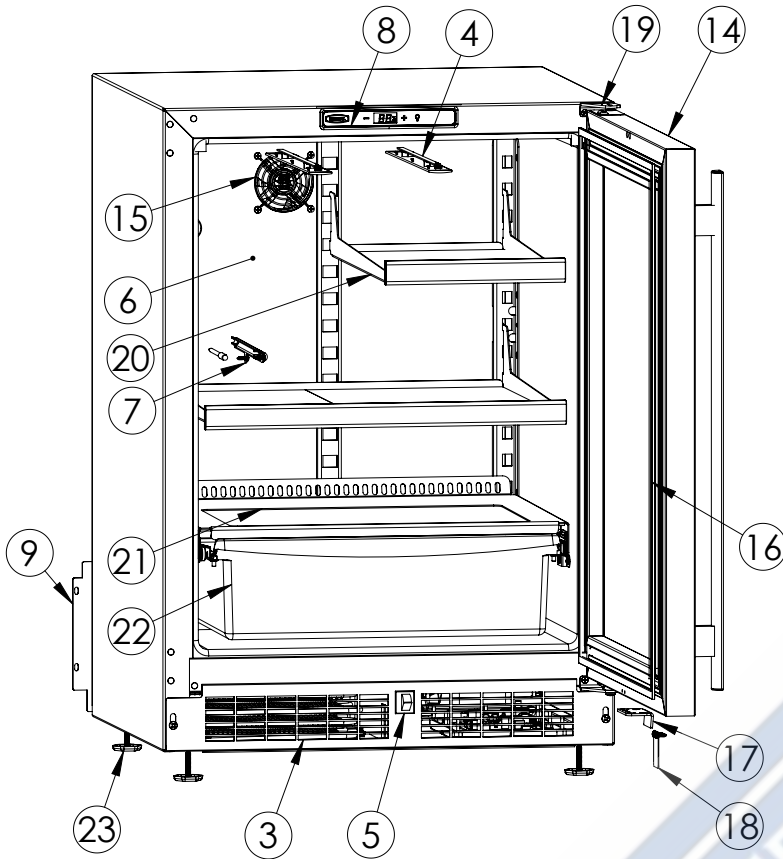

# Service Parts List

guaranteedparts.com  
1-855-472-4443

MLRE224-SG01A		
ITEM	DESCRIPTION	MARVEL P/N
1	CONDENSER ASSEMBLY	S41015869
2	MAIN CONTROL BOARD KIT	S42088820
3	GRILLE	S41015806-SS
4	LED LIGHT STRIP	S68100
5	BLACK ROCKER LIGHT SWITCH	42246922
6	EVAPORATOR ASSEMBLY	42249115
7	THERMISTOR ASSEMBLY	S41015903-BLK
8	UI DISPLAY KIT	S68166-01
9	ACCESS COVER	S41015716
10	MECHANICAL HARNESS KIT*	S41015773
11	CONDENSER FAN ASSEMBLY	42249159
12	COMPRESSOR	S41015395
13	COMPRESSOR ELECTRICALS	S41015921
14	DOOR ASSEMBLY	S42038748
15	EVAP FAN	42249149
16	DOOR GASKET	S31580-035
17	DOOR STOP	S41015708-BLK
18	STRIKER PLATE	S41015709-BLK
19	HINGE PKG	S52411635-CHR
20	HALF SHELF	S42138136-BLK
21	CRISPER GLASS SHELF	S42413165-BLK
22	CRISPER PAN BLK RAILS	S42413102-BLK
23	LEG LEVELERS (4)	42243808
24	POWER CORD	S41050606
25	DRAIN PAN	S41013227
26	DRIER	S41013226
27	CARTON ASSEMBLY*	42249633

\* NOT PICTURED