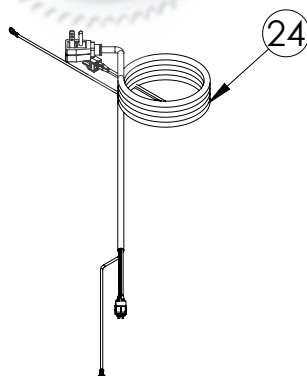

# Service Parts List

guaranteedparts.com  
1-855-472-4443

MLRE224-SG01A		
ITEM	DESCRIPTION	MARVEL P/N
1	CONDENSER ASSEMBLY	S41015869
2	MAIN CONTROL BOARD KIT	S42088820
3	GRILLE	S41015806-SS
4	LED LIGHT STRIP	S68100
5	BLACK ROCKER LIGHT SWITCH	42246922
6	EVAPORATOR ASSEMBLY	42249115
7	THERMISTOR ASSEMBLY	S41015903-BLK
8	UI DISPLAY KIT	S68166-01
9	ACCESS COVER	S41015716
10	MECHANICAL HARNESS KIT*	S41015773
11	CONDENSER FAN ASSEMBLY	42249159
12	COMPRESSOR	S41015395
13	COMPRESSOR ELECTRICALS	S41015921
14	DOOR ASSEMBLY	S42038748
15	EVAP FAN	42249149
16	DOOR GASKET	S31580-035
17	DOOR STOP	S41015708-BLK
18	STRIKER PLATE	S41015709-BLK
19	HINGE PKG	S52411635-CHR
20	HALF SHELF	S42138136-BLK
21	CRISPER GLASS SHELF	S42413165-BLK
22	CRISPER PAN BLK RAILS	S42413102-BLK
23	LEG LEVELERS (4)	42243808
24	POWER CORD	S41050606
25	DRAIN PAN	S41013227
26	DRIER	S41013226
27	CARTON ASSEMBLY*	42249633

\* NOT PICTURED