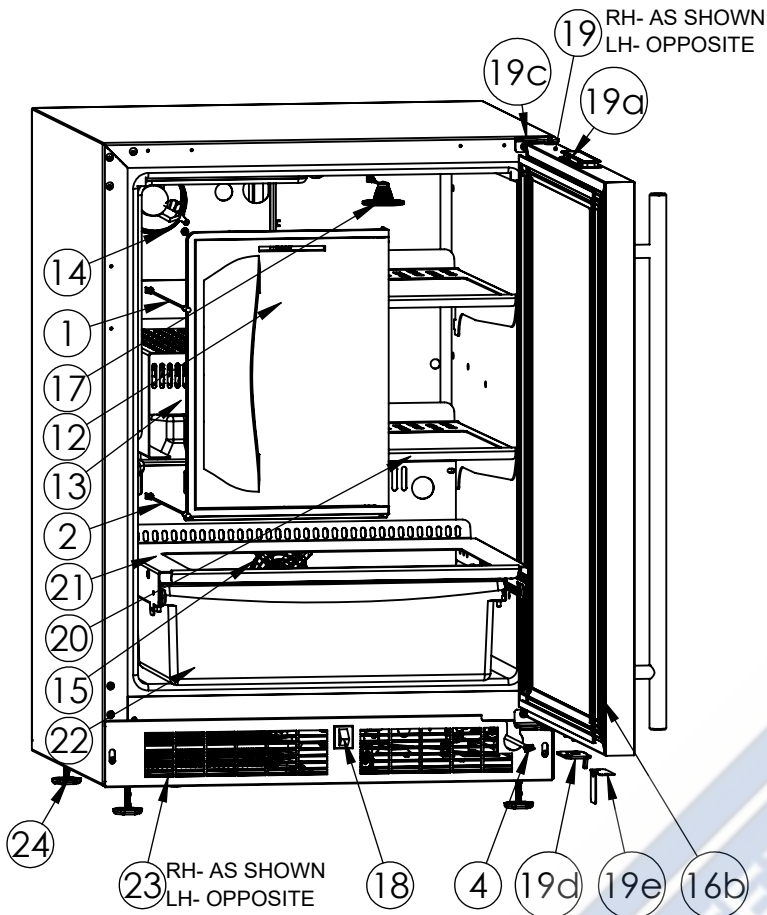

Service Parts List

guaranteedparts.com

1-855-472-4443

ML24RFS3LS1/ML24RFS3RS1		
Item	Description	Marvel P/N
1	Freezer Thermistor	42249157
2	Fridge Thermistor	42249157
3	Defrost Thermistor	S41050531
4	Comm Cable	S41013555-LS
5	Main Board	S41050480-006
6	Embraco Compressor	42248158
7	Evaporator and Heat Exchanger	42249121
8	Condensor	42249374
9	Defrost Heater	42249372
10	Defrost Thermostat	S41013590
11	Condenser Fan Motor, Blade, & Shroud	42249159
12	Freezer Door	42249334
13	Freezer Shelf	S41013605-WHT
14	Freezer Fan	S41013588
15	Fridge Fan	S41013096
16	Damper	42249123
17	White LED Light	42249105
18	Black Rocker Light Switch	42246922
19	LH Solid Overlay Door RH Solid Overlay Door 16a. Display: S41050442-AR 16b. Black Gasket: S31580-034 16c. Chrome Hinge PKG: 42249127(LH) Or 42249128 16d. Door Stop: 42249353(LH) Or 42249128(RH) 16e. Striker Plate: S41014415-BLK	42249237 42249238
20	White Offset Shelf	S42138539-WHT
21	Utility Bin Shelf	42249325
22	Utility Bin	42249326
23	LH Black Grille RH Black Grille	S41014476-BL S41014476-BR
24	Leveling Legs(4)	42243808
25	Power Cord	S41050429