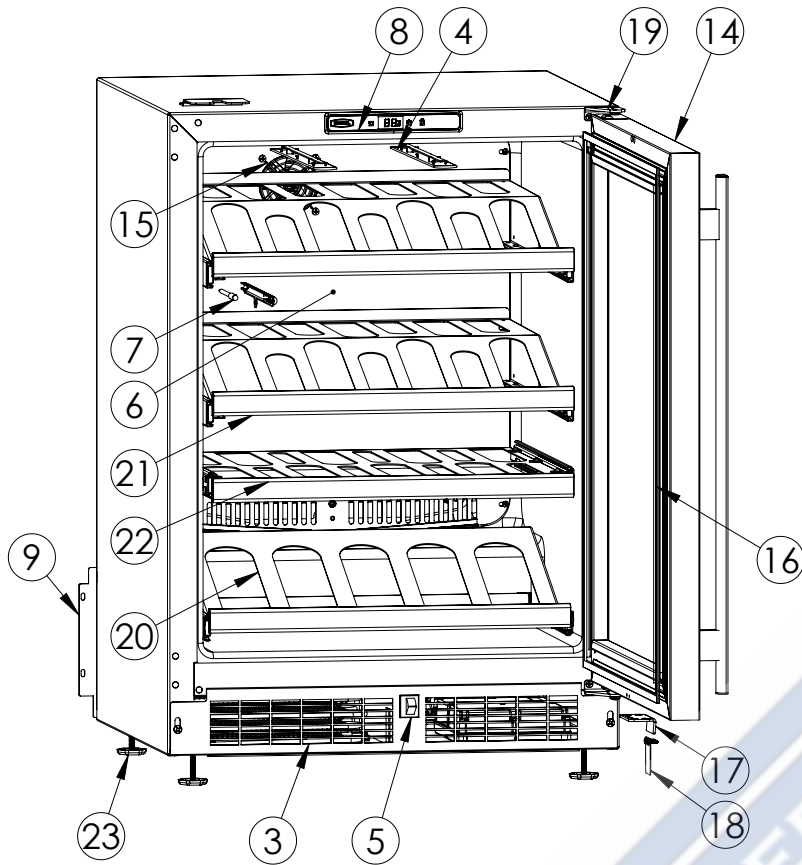

Service Parts List

guaranteedparts.com

1-855-472-4443

MLWC224-SG01A		
ITEM	DESCRIPTION	MARVEL P/N
1	CONDENSER ASSEMBLY	S41015869
2	MAIN CONTROL BOARD KIT	S42088820
3	GRILLE	S41015806-SS
4	LED LIGHT STRIP	S68100
5	BLACK ROCKER LIGHT SWITCH	42246922
6	EVAPORATOR ASSEMBLY	42249115
7	THERMISTOR ASSEMBLY	S41015903-BLK
8	UI DISPLAY KIT	S68166-01
9	ACCESS COVER	S41015716
10	MECHANICAL HARNESS KIT*	S41015773
11	CONDENSER FAN ASSEMBLY	42249159
12	COMPRESSOR	S41015395
13	COMPRESSOR ELECTRICALS	S41015921
14	DOOR ASSEMBLY	S42038748
15	EVAP FAN	42249149
16	DOOR GASKET	S31580-035
17	DOOR STOP	S41015708-BLK
18	STRIKER PLATE	S41015709-BLK
19	HINGE PKG	S52411635-CHR
20	LOWER DISPLAY WINE RACK	S42138843-NAT
21	DISPLAY WINE RACK	S42138844-NAT
22	SLIDING WINE RACK	S42138845-NAT
23	LEG LEVELERS (4)	42243808
24	POWER CORD	S41050606
25	DRAIN PAN	S41013227
26	DRIER	S41013226
27	CARTON ASSEMBLY*	42249633

* NOT PICTURED