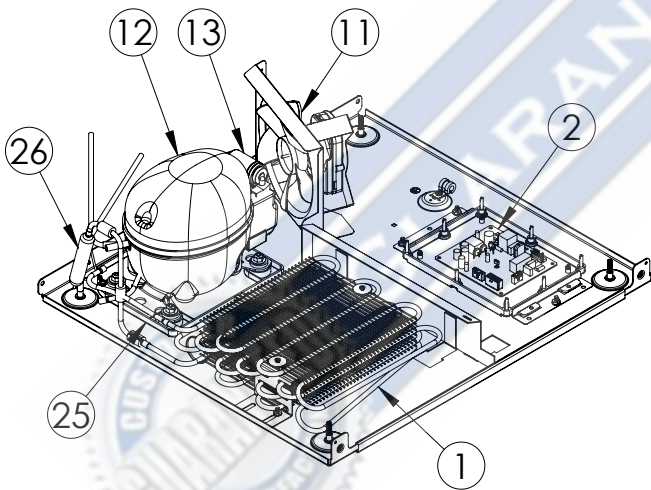

Service Parts List

guaranteedparts.com

1-855-472-4443

MLWC224-SG01A		
ITEM	DESCRIPTION	MARVEL P/N
1	CONDENSER ASSEMBLY	S41015869
2	MAIN CONTROL BOARD KIT	S42088820
3	GRILLE	S41015806-SS
4	LED LIGHT STRIP	S68100
5	BLACK ROCKER LIGHT SWITCH	42246922
6	EVAPORATOR ASSEMBLY	42249115
7	THERMISTOR ASSEMBLY	S41015903-BLK
8	UI DISPLAY KIT	S68166-01
9	ACCESS COVER	S41015716
10	MECHANICAL HARNESS KIT*	S41015773
11	CONDENSER FAN ASSEMBLY	42249159
12	COMPRESSOR	S41015395
13	COMPRESSOR ELECTRICALS	S41015921
14	DOOR ASSEMBLY	S42038748
15	EVAP FAN	42249149
16	DOOR GASKET	S31580-035
17	DOOR STOP	S41015708-BLK
18	STRIKER PLATE	S41015709-BLK
19	HINGE PKG	S52411635-CHR
20	LOWER DISPLAY WINE RACK	S42138843-NAT
21	DISPLAY WINE RACK	S42138844-NAT
22	SLIDING WINE RACK	S42138845-NAT
23	LEG LEVELERS (4)	42243808
24	POWER CORD	S41050606
25	DRAIN PAN	S41013227
26	DRIER	S41013226
27	CARTON ASSEMBLY*	42249633

* NOT PICTURED