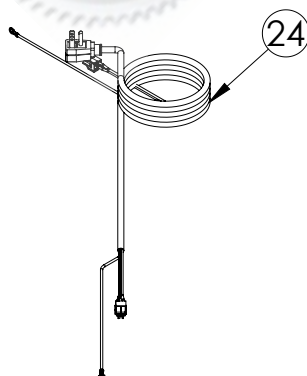

Service Parts List

guaranteedparts.com

1-855-472-4443

MLWC224-SG01A		
ITEM	DESCRIPTION	MARVEL P/N
1	CONDENSER ASSEMBLY	S41015869
2	MAIN CONTROL BOARD KIT	S42088820
3	GRILLE	S41015806-SS
4	LED LIGHT STRIP	S68100
5	BLACK ROCKER LIGHT SWITCH	42246922
6	EVAPORATOR ASSEMBLY	42249115
7	THERMISTOR ASSEMBLY	S41015903-BLK
8	UI DISPLAY KIT	S68166-01
9	ACCESS COVER	S41015716
10	MECHANICAL HARNESS KIT*	S41015773
11	CONDENSER FAN ASSEMBLY	42249159
12	COMPRESSOR	S41015395
13	COMPRESSOR ELECTRICALS	S41015921
14	DOOR ASSEMBLY	S42038748
15	EVAP FAN	42249149
16	DOOR GASKET	S31580-035
17	DOOR STOP	S41015708-BLK
18	STRIKER PLATE	S41015709-BLK
19	HINGE PKG	S52411635-CHR
20	LOWER DISPLAY WINE RACK	S42138843-NAT
21	DISPLAY WINE RACK	S42138844-NAT
22	SLIDING WINE RACK	S42138845-NAT
23	LEG LEVELERS (4)	42243808
24	POWER CORD	S41050606
25	DRAIN PAN	S41013227
26	DRIER	S41013226
27	CARTON ASSEMBLY*	42249633

* NOT PICTURED