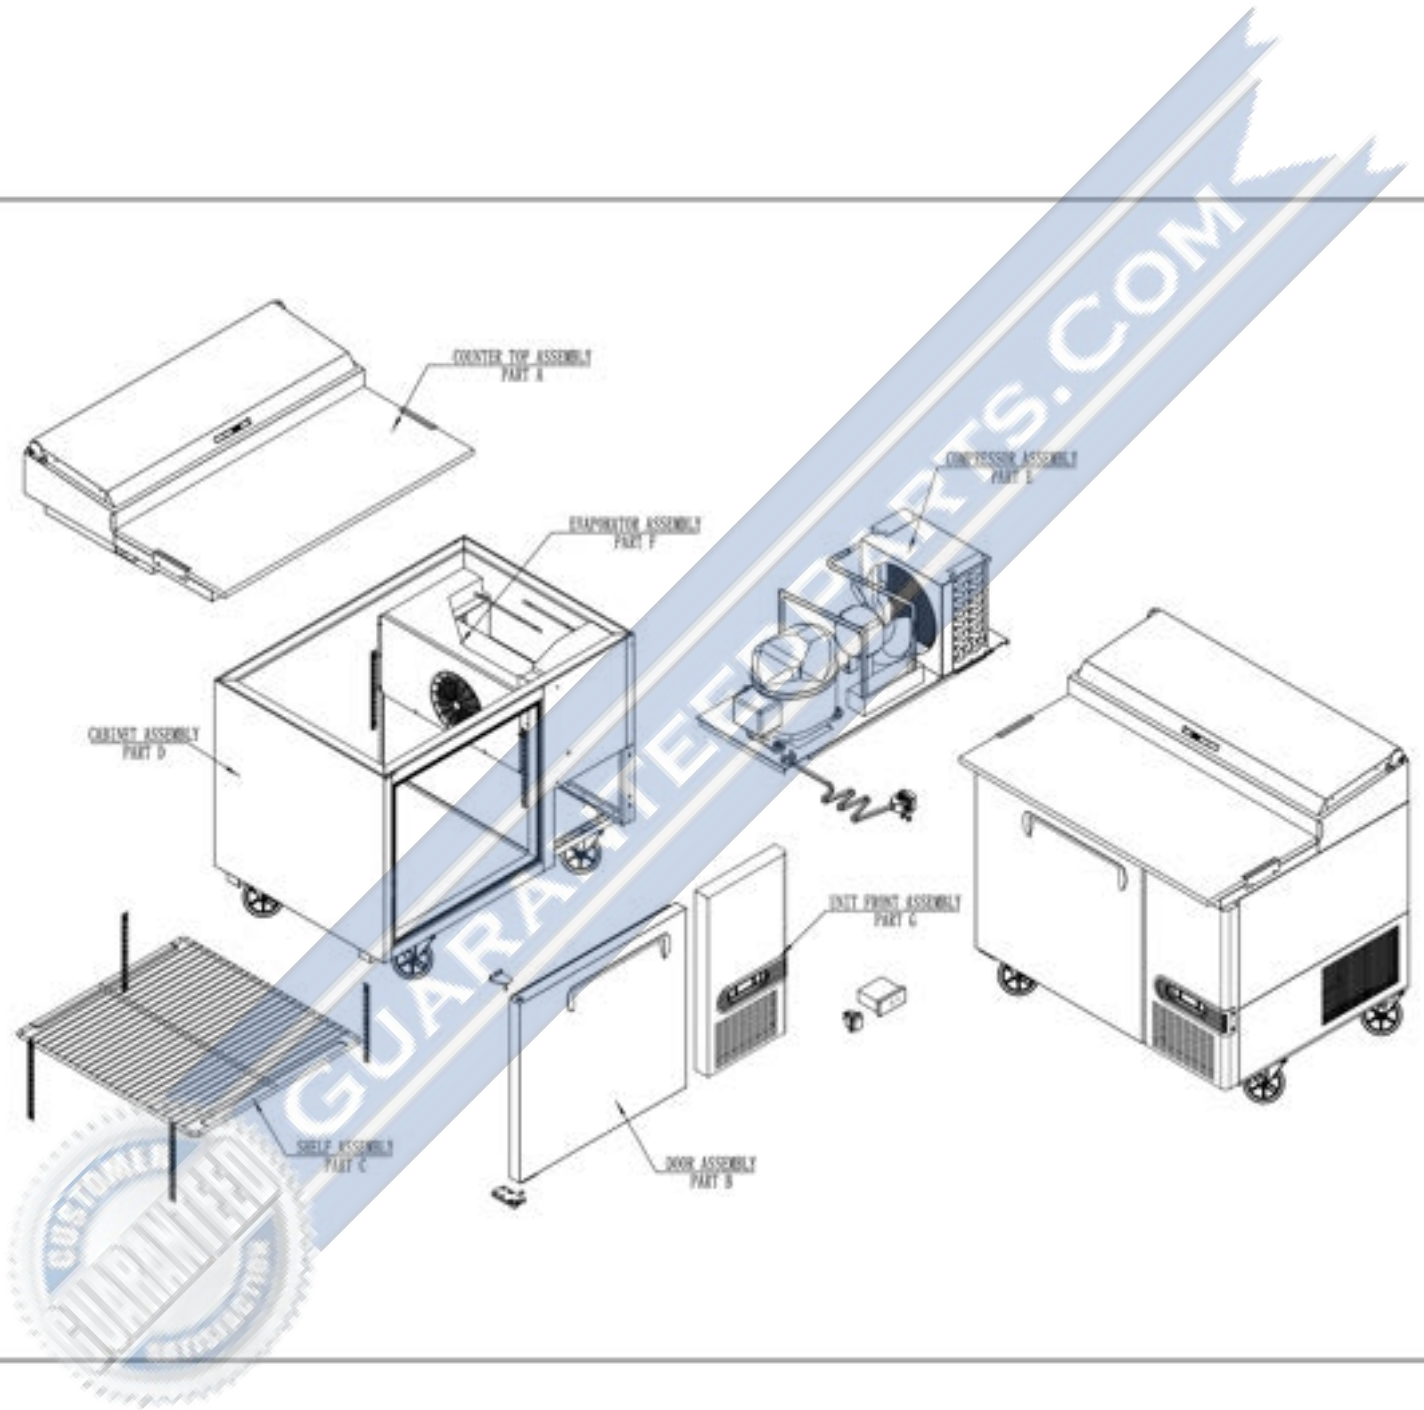

MIGALI

C-PP44-HC

A- Counter Top Assembly

Part Number	SKU	Description
1	1759-1879	Top of the Pizza Table
2	1759-1400	Bracket For Cutting Board
3	1759-1731	Cutting Board
4	1759-1876	Airflow Channel
5	1759-1878	Main Airflow Channel
6	1759-1877	Airflow Duct Cover
7	1759-186	Left-Hinge For Lid
8	1759-420	M4 Nut For Lid
9	1759-222	Long Lid
10	1759-187	Right-Hinge For Lid

GUARANTEEDPARTS.COM

B- Door Assembly

Part Number	SKU	Description
1	1759-1511	Door Body Assembly-Left New Design
2	1759-822	Left-Bottom Hinge
3	1759-755	Door Shaft Sleeve-Bottom
4	1759-839	Door Spring Rod
5	1759-756	Door Shaft Sleeve-Top
6	1759-820	Left-Top Hinge
7	1759-396	Door Gasket

GUARANTEEDPARTS.COM

C- Shelf Assembly

Part Number	SKU	Description
1	1759-04	Shelf Support Clip
2	1759-1130	Pilaster For Shelf
3	1759-388	Shelf

D- Cabinet Assembly

Part Number	SKU	Description
1	1759-2246	Cabinet Body Assembly
2	1759-208	Castor-5" Wheel With Brake
3	1759-207	Castor-5" Wheel
4	1759-726	Rear Protect Barrier
5	1759-182	Side Protect Cover

GUARANTEEDPARTS.COM

E- Condensing Unit Assembly

Part Number	SKU	Description
1	1759-649	Condenser
2	1759-1453	Coil-Pipe Radiator
3	1759-795	Bottom Evap-Water Pan
4	1759-2248	Board For Comp Assembly
5	1759-702	Power Cord
6	1759-1746	Compressor Cubigel Nut35Nr1,1.
7	1759-313	Suction Pipe (B) C-PP44
8	1759-656	Dryer Filter
9	1759-687	Condenser Fan Motor
10	1759-682	Condenser Motor Blade
11	1759-836	Bracket For Condenser Motor
12	1759-1247	Dust Guard