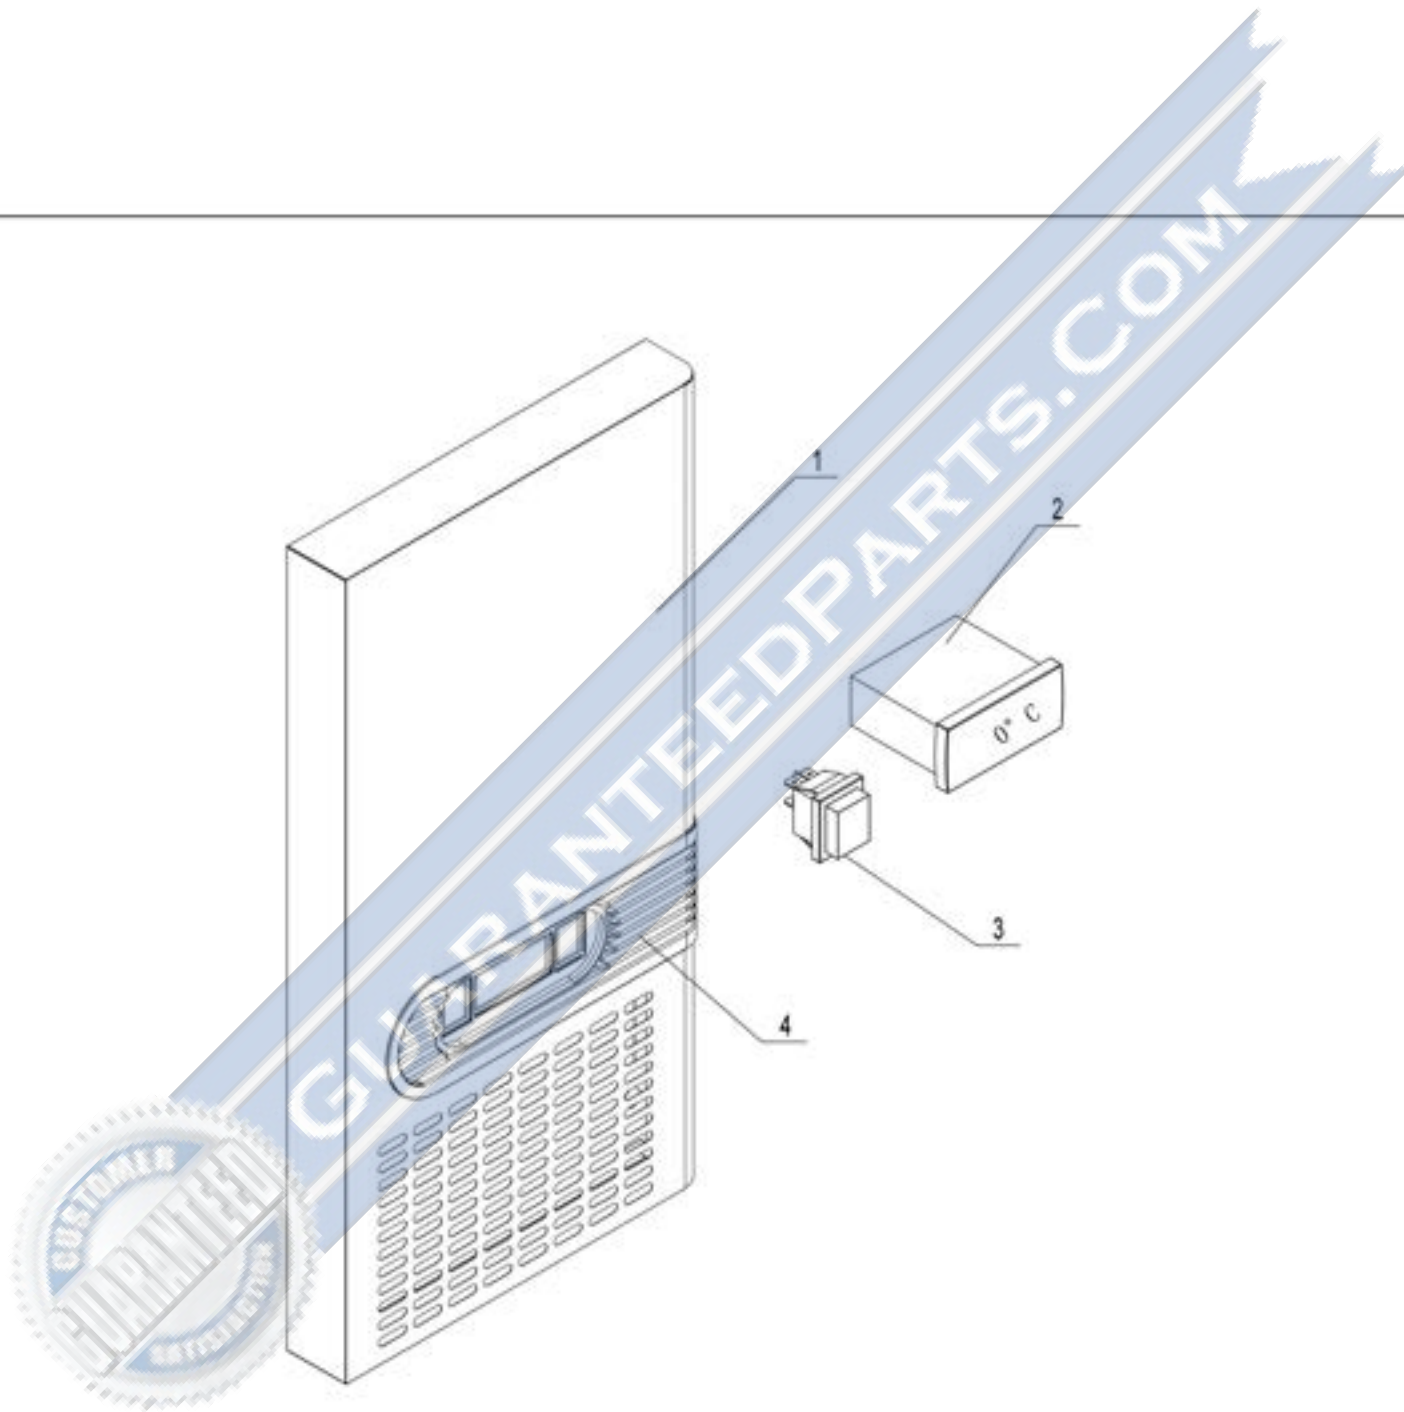

Version 2 - Motor Cover Assembly

Part Number	SKU	Description
1	1759-1677	Front Control Panel PP93-HC Ne
2	1759-1771	Carel Digital Controller C-Pizza Prep
3	1759-705	Power Switch
4	1759-1472	Controller Panel Migali New Design