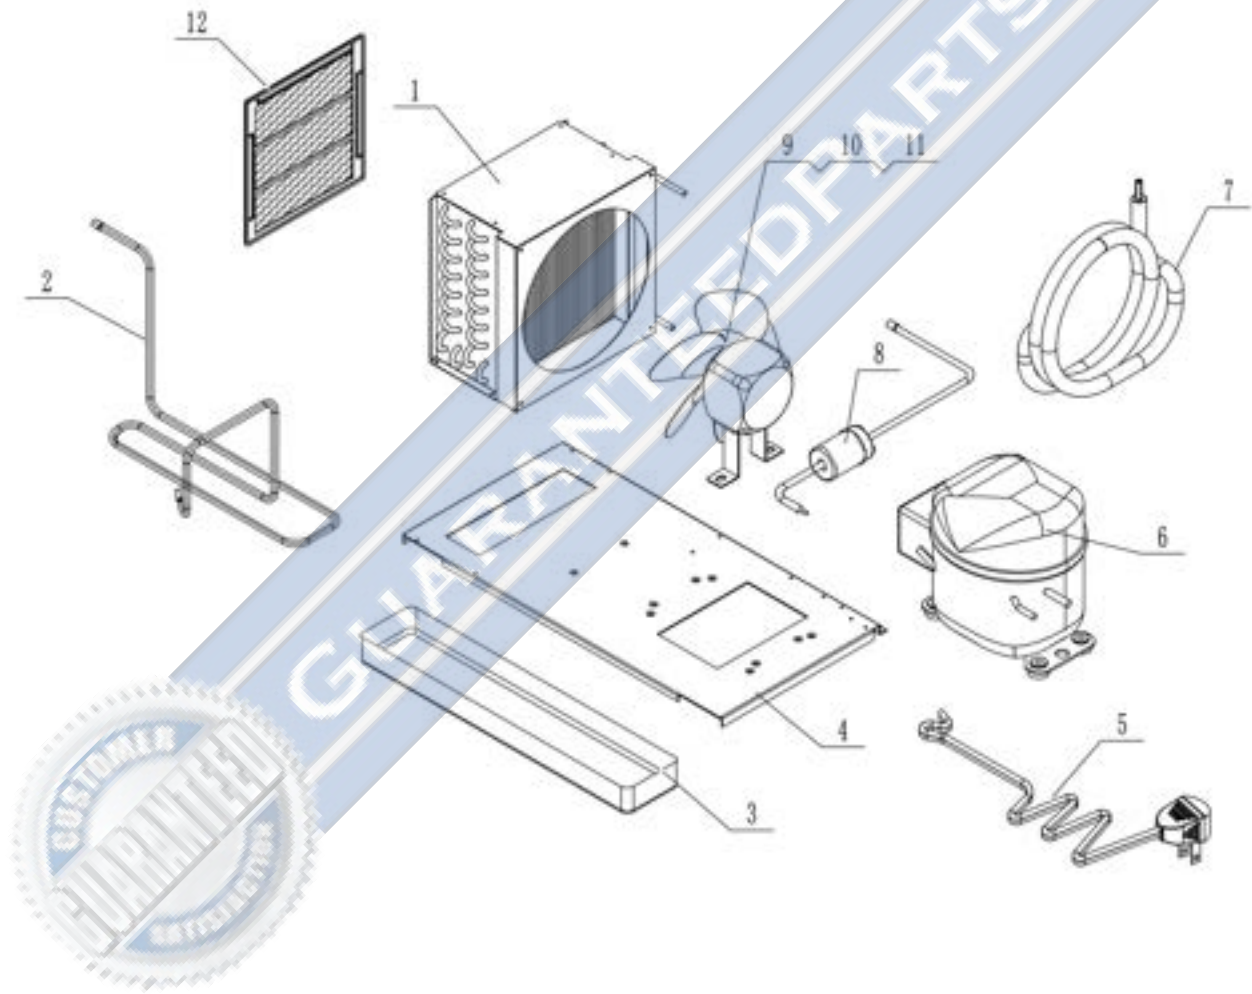

GUARANTEEDPARTS.COM

B- Door Assembly

Part Number	SKU	Description
1	1759-1511	Door Body Assembly-Left New Design
2	1759-822	Left-Bottom Hinge
3	1759-755	Door Shaft Sleeve-Bottom
4	1759-839	Door Spring Rod
5	1759-756	Door Shaft Sleeve-Top
6	1759-820	Left-Top Hinge
7	1759-396	Door Gasket

GUARANTEEDPARTS.COM

C- Shelf Assembly

Part Number	SKU	Description
1	1759-04	Shelf Support Clip
2	1759-1130	Pilaster For Shelf
3	1759-388	Shelf

D- Cabinet Assembly

Part Number	SKU	Description
1	1759-2246	Cabinet Body Assembly
2	1759-208	Castor-5" Wheel With Brake
3	1759-207	Castor-5" Wheel
4	1759-726	Rear Protect Barrier
5	1759-182	Side Protect Cover

GUARANTEEDPARTS.COM

E- Condensing Unit Assembly

Part Number	SKU	Description
1	1759-649	Condenser
2	1759-1453	Coil-Pipe Radiator
3	1759-795	Bottom Evap-Water Pan
4	1759-2248	Board For Comp Assembly
5	1759-702	Power Cord
6	1759-1746	Compressor Cubigel Nut35Nr1,1.
7	1759-313	Suction Pipe (B) C-PP44
8	1759-656	Dryer Filter
9	1759-687	Condenser Fan Motor
10	1759-682	Condenser Motor Blade
11	1759-836	Bracket For Condenser Motor
12	1759-1247	Dust Guard