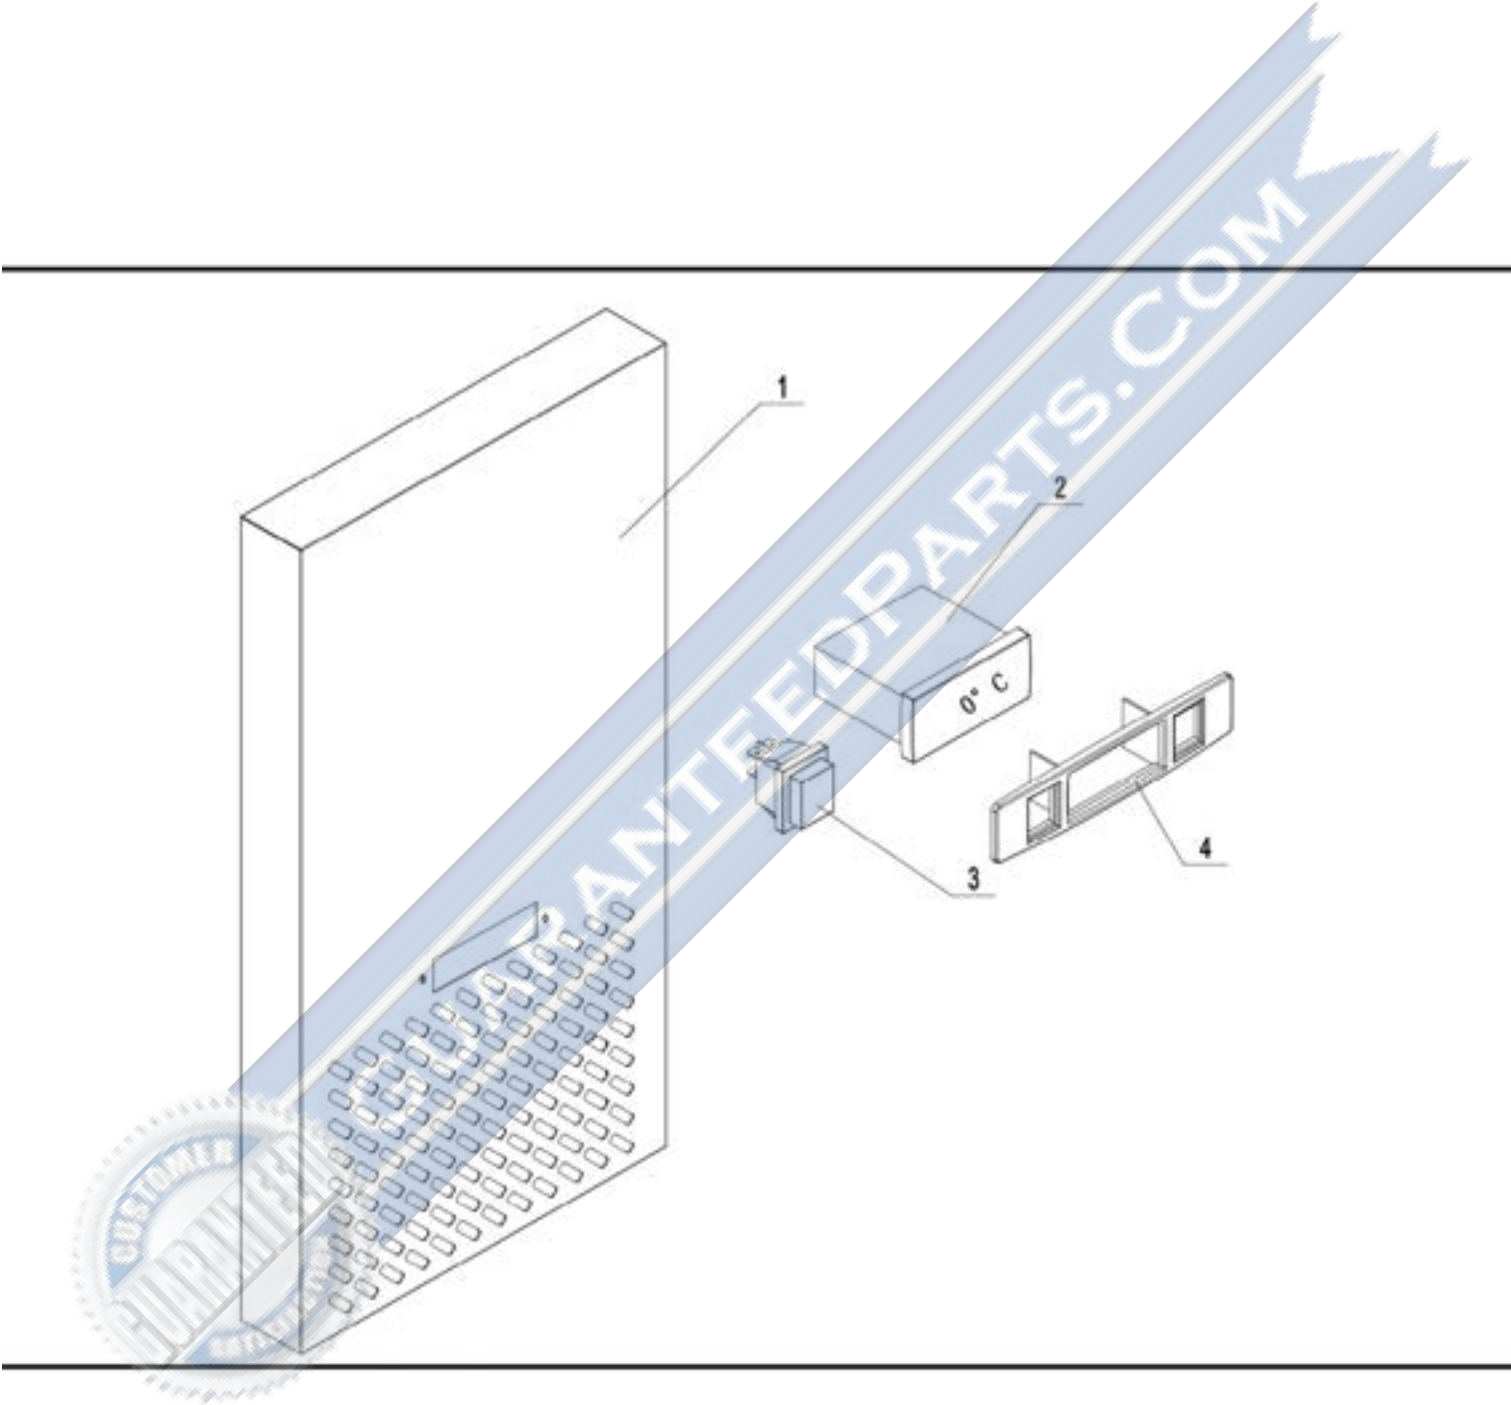

G- Version 1 - Motor Cover Assembly

Part Number	SKU	Description
1	1759-862	Front Control Panel
2	1759-988	Digital Controller For Refrigerator
3	1759-693	Power Switch
4	1759-692	Controller Cover Plate