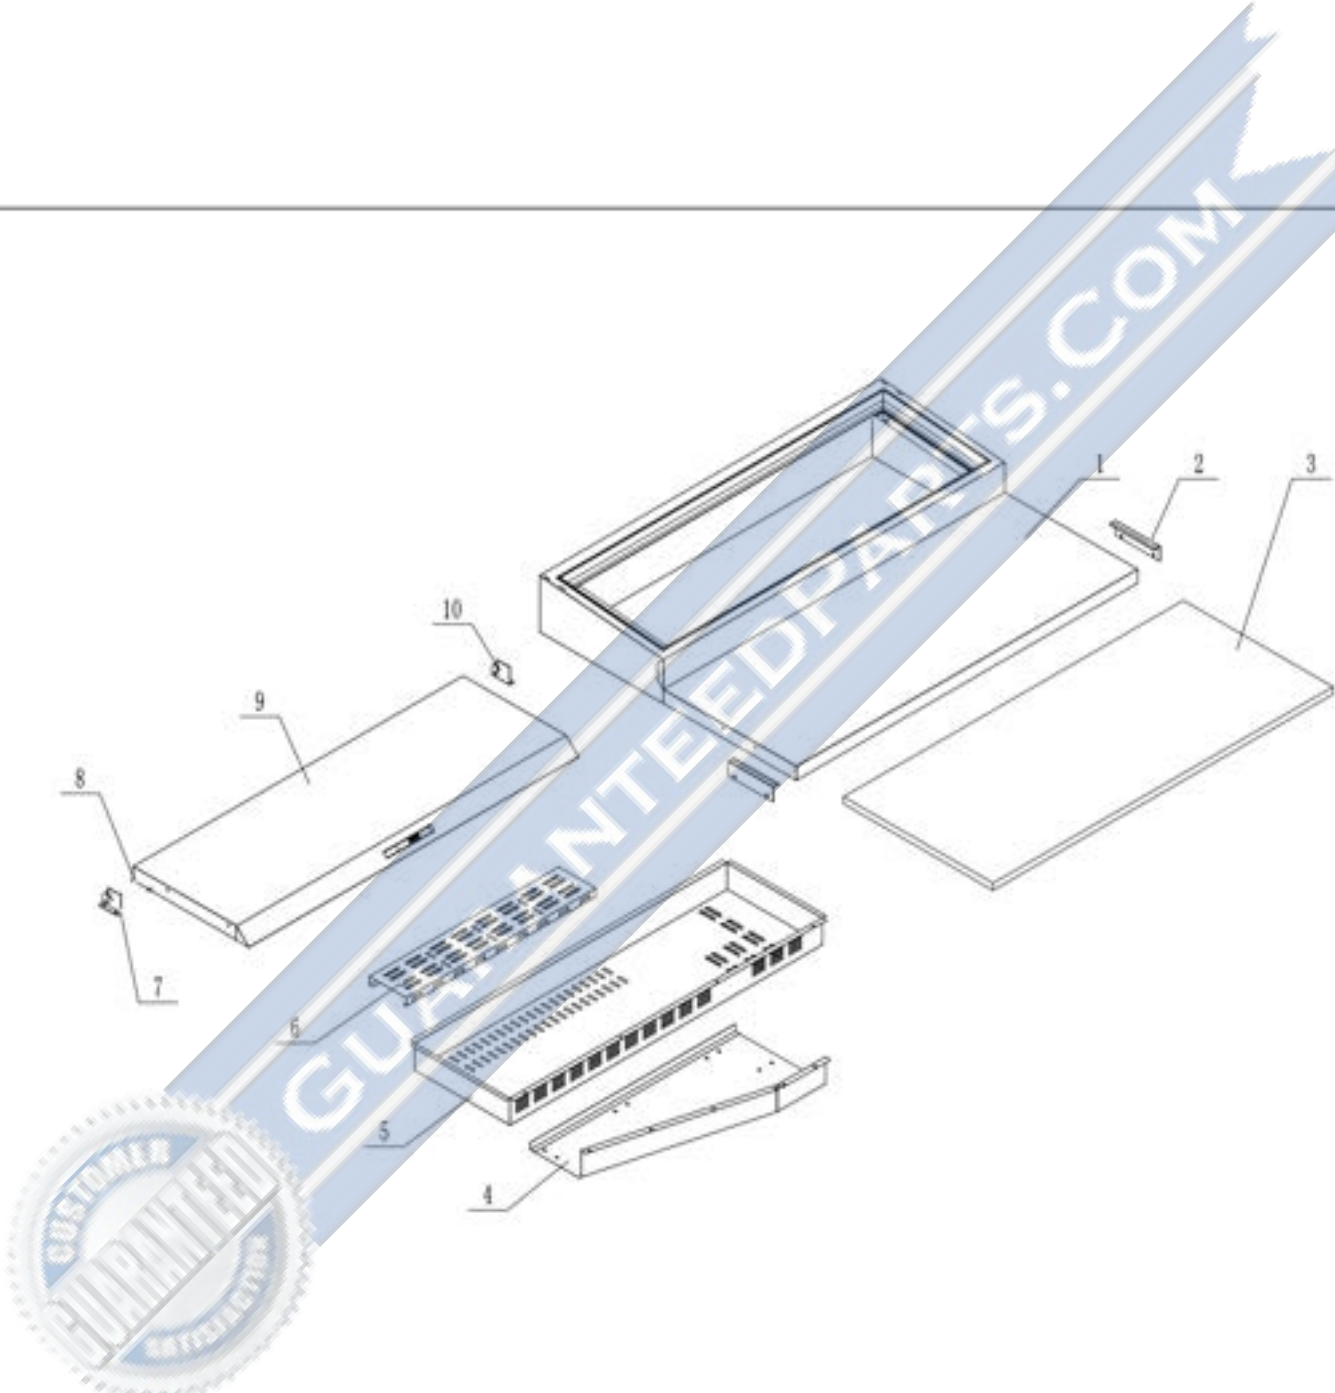

MIGALI

C-PP44-HC

A- Counter Top Assembly

Part Number	SKU	Description
1	1759-1879	Top of the Pizza Table
2	1759-1400	Bracket For Cutting Board
3	1759-1731	Cutting Board
4	1759-1876	Airflow Channel
5	1759-1878	Main Airflow Channel
6	1759-1877	Airflow Duct Cover
7	1759-186	Left-Hinge For Lid
8	1759-420	M4 Nut For Lid
9	1759-222	Long Lid
10	1759-187	Right-Hinge For Lid

GUARANTEEDPARTS.COM

B- Door Assembly

Part Number	SKU	Description
1	1759-1511	Door Body Assembly-Left New Design
2	1759-822	Left-Bottom Hinge
3	1759-755	Door Shaft Sleeve-Bottom
4	1759-839	Door Spring Rod
5	1759-756	Door Shaft Sleeve-Top
6	1759-820	Left-Top Hinge
7	1759-396	Door Gasket

GUARANTEEDPARTS.COM

C- Shelf Assembly

Part Number	SKU	Description
1	1759-04	Shelf Support Clip
2	1759-1130	Pilaster For Shelf
3	1759-388	Shelf

D- Cabinet Assembly

Part Number	SKU	Description
1	1759-2246	Cabinet Body Assembly
2	1759-208	Castor-5" Wheel With Brake
3	1759-207	Castor-5" Wheel
4	1759-726	Rear Protect Barrier
5	1759-182	Side Protect Cover