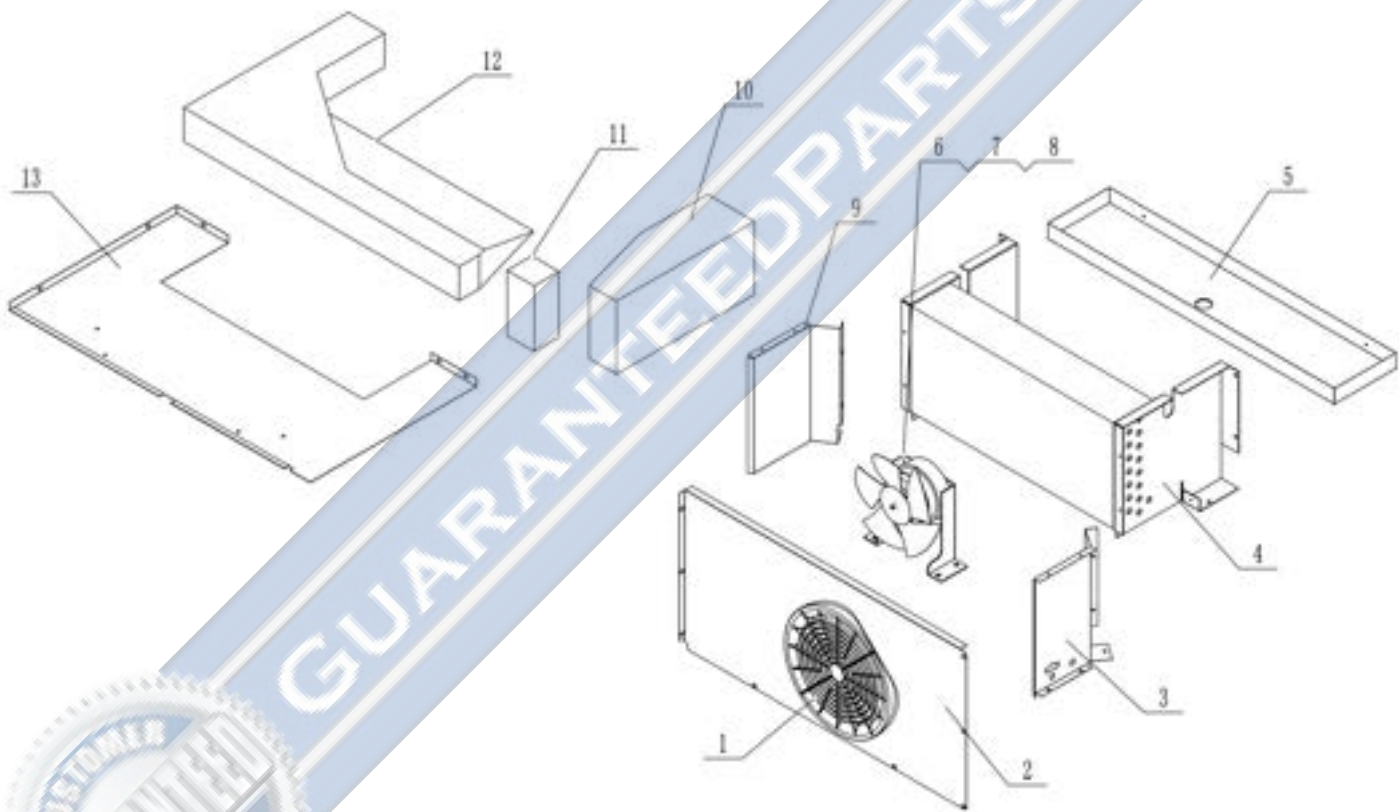

F- Evaporator Assembly

GUARANTEEDPARTS.COM

Part Number	SKU	Description
1	1759-748	Evap Fan Motor Cover
2	1759-1100	Evaporator Front Cover
3	1759-1867	Evap Airflow Right Cover
4	1759-273	Evaporator
5	1759-873	Evap Drain Pan
6	1759-354	Evap Fan Motor
7	1759-684	Evap Fan Blade
8	1759-1165	Bracket For Evaporator Motor
9	1759-1866	Evap Airflow Left Cover
10	1759-1865	Evap Airflow Foam Block-Right
11	1759-1864	Evap Airflow Foam Block-Middle
12	1759-1858	Evap Airflow Foam Block-Left
13	1759-1868	Evaporator Top Cover

GUARANTEED PARTS.COM