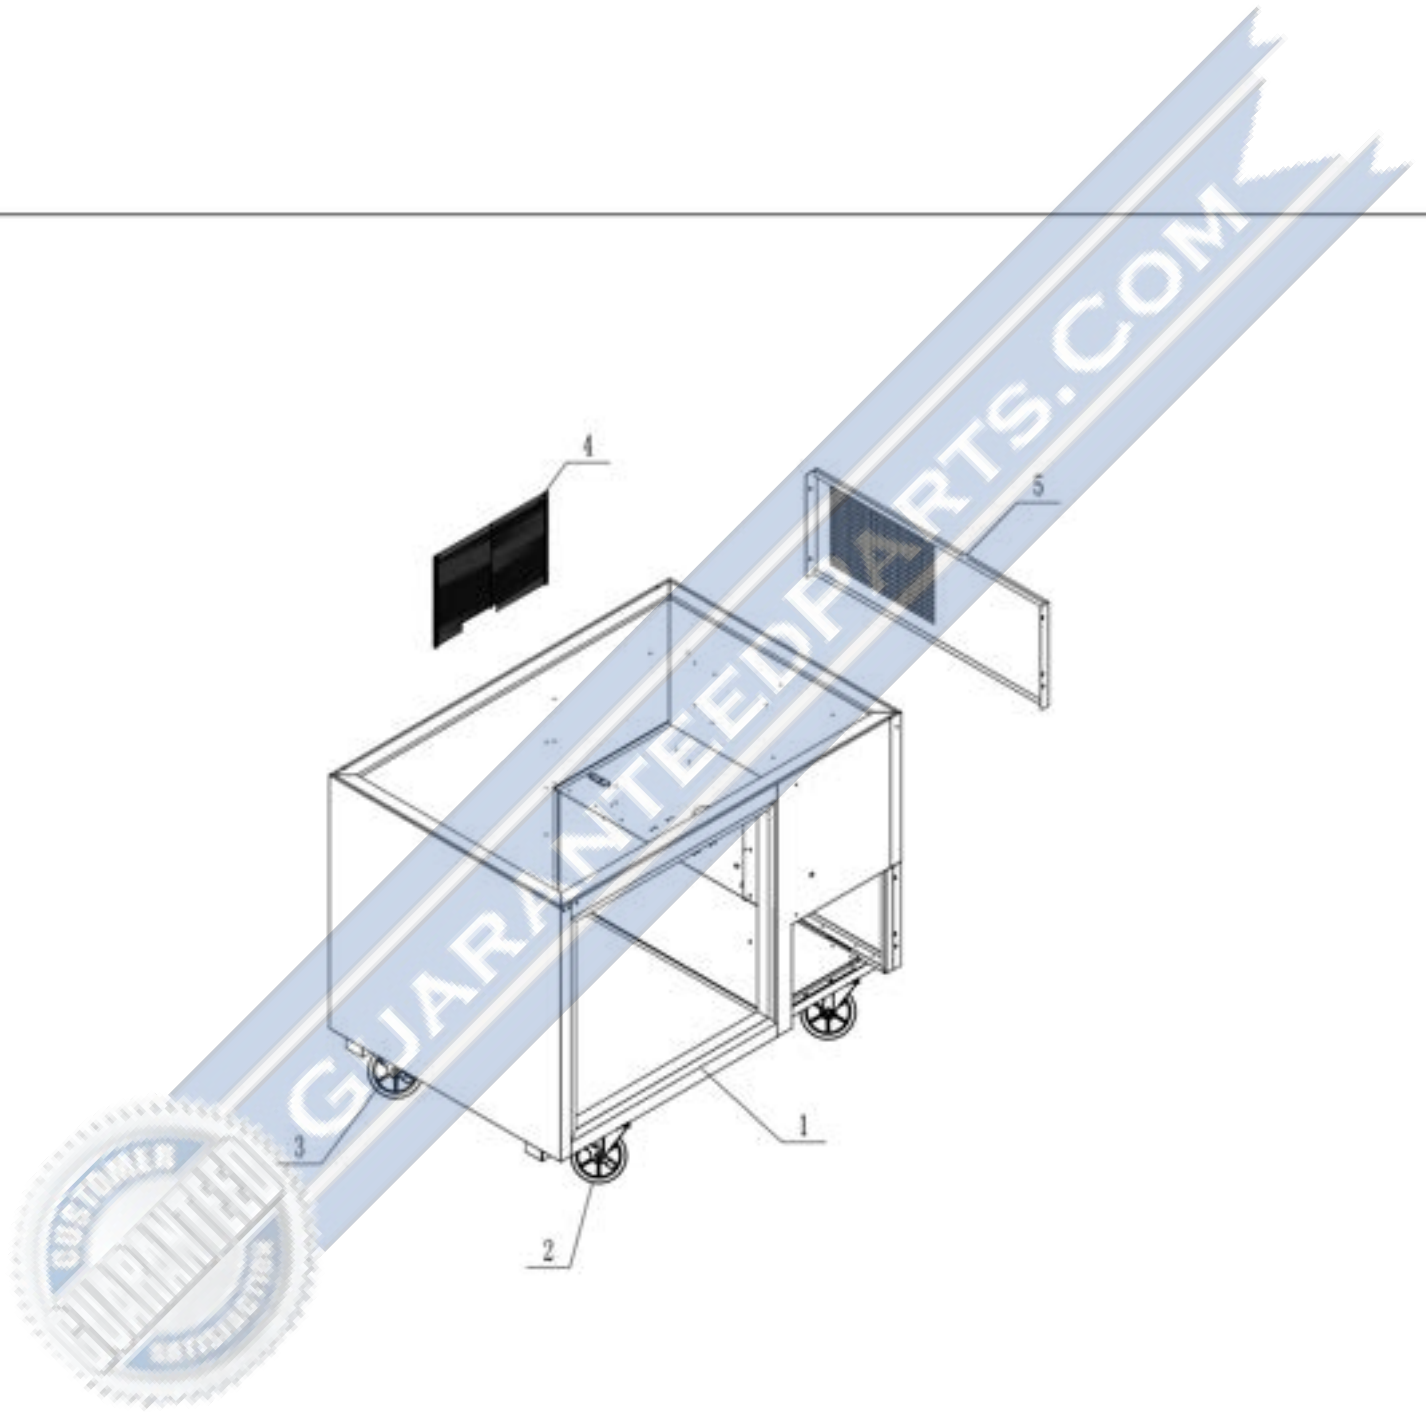

MIGALI

C-PP44-HC

A- Counter Top Assembly

Part Number	SKU	Description
1	1759-1879	Top of the Pizza Table
2	1759-1400	Bracket For Cutting Board
3	1759-1731	Cutting Board
4	1759-1876	Airflow Channel
5	1759-1878	Main Airflow Channel
6	1759-1877	Airflow Duct Cover
7	1759-186	Left-Hinge For Lid
8	1759-420	M4 Nut For Lid
9	1759-222	Long Lid
10	1759-187	Right-Hinge For Lid

GUARANTEEDPARTS.COM

B- Door Assembly

Part Number	SKU	Description
1	1759-1511	Door Body Assembly-Left New Design
2	1759-822	Left-Bottom Hinge
3	1759-755	Door Shaft Sleeve-Bottom
4	1759-839	Door Spring Rod
5	1759-756	Door Shaft Sleeve-Top
6	1759-820	Left-Top Hinge
7	1759-396	Door Gasket

GUARANTEEDPARTS.COM

C- Shelf Assembly

Part Number	SKU	Description
1	1759-04	Shelf Support Clip
2	1759-1130	Pilaster For Shelf
3	1759-388	Shelf

D- Cabinet Assembly

Part Number	SKU	Description
1	1759-2246	Cabinet Body Assembly
2	1759-208	Castor-5" Wheel With Brake
3	1759-207	Castor-5" Wheel
4	1759-726	Rear Protect Barrier
5	1759-182	Side Protect Cover