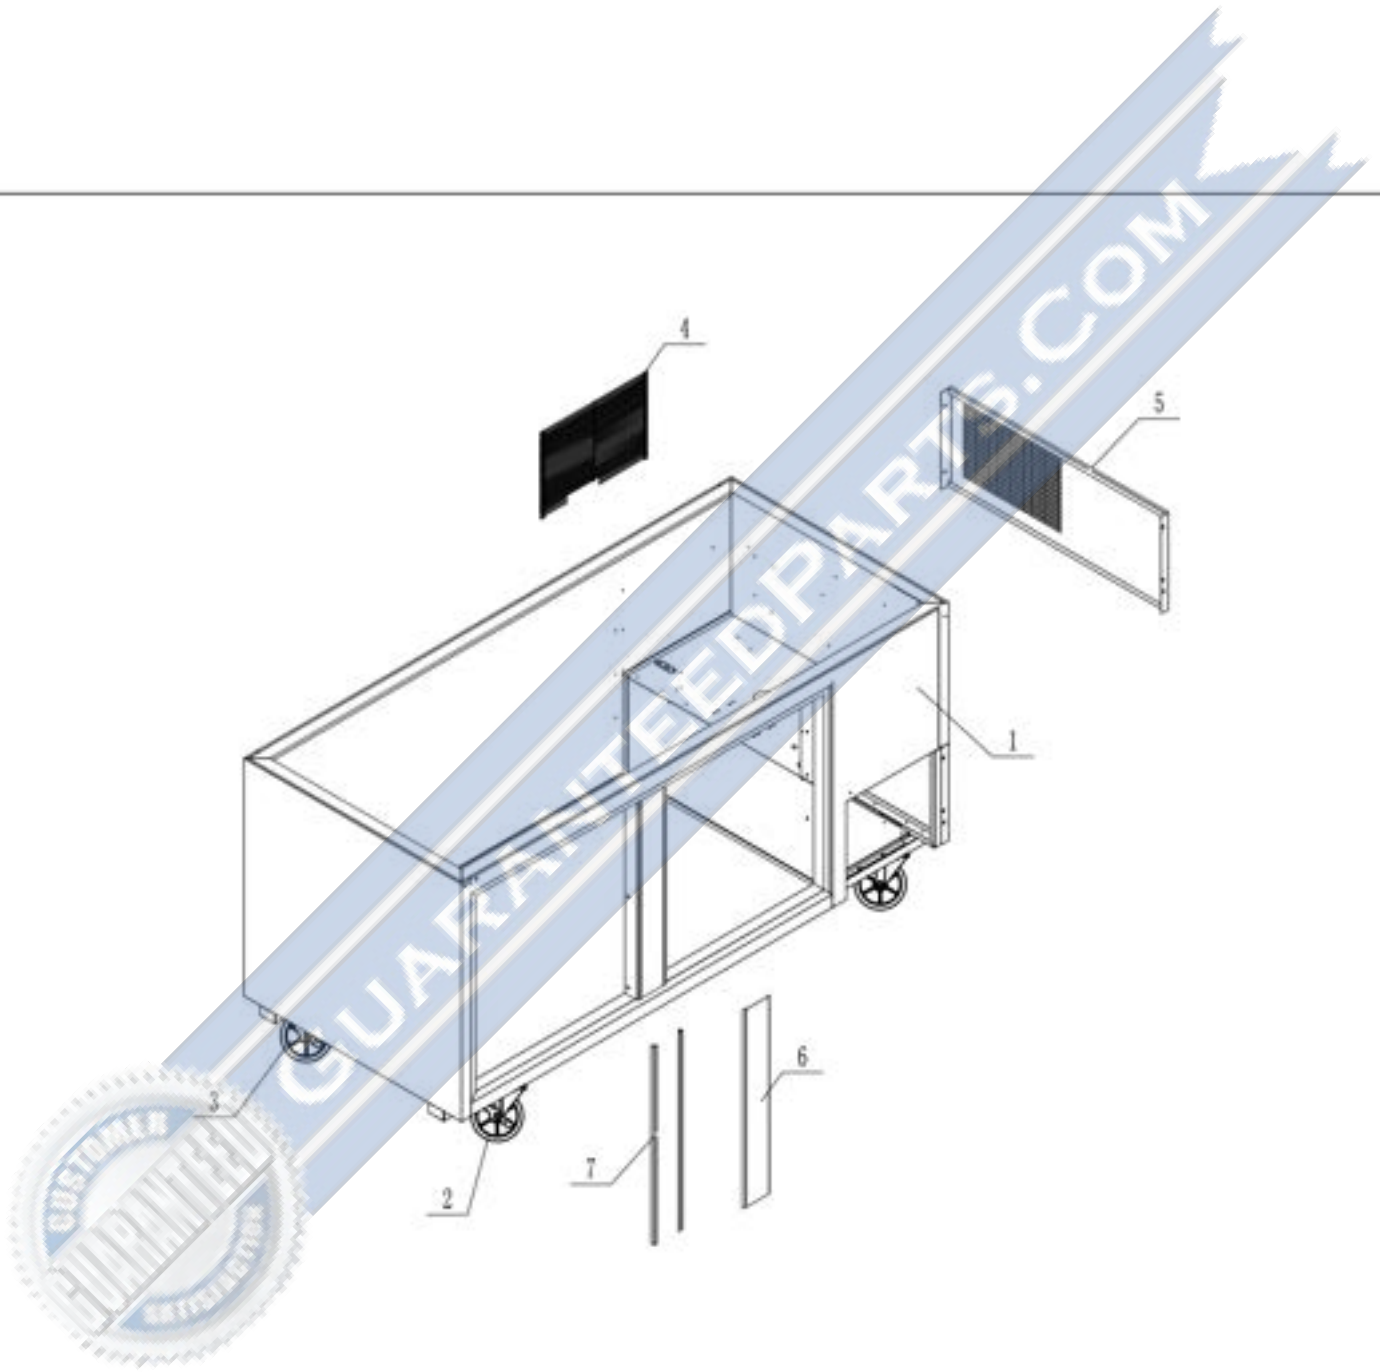

D- Cabinet Assembly

Part Number	SKU	Description
1	1759-2247	Cabinet Body Assembly C-PP67
2	1759-208	Castor-5" Wheel With Brake
3	1759-207	Castor-5" Wheel
4	1759-726	Rear Protect Barrier
5	1759-182	Side Protect Cover
6	1759-1871	Middle Mullion Front Plate
7	1759-1870	Middle Mullion Frame Strip

GUARANTEEDPARTS.COM