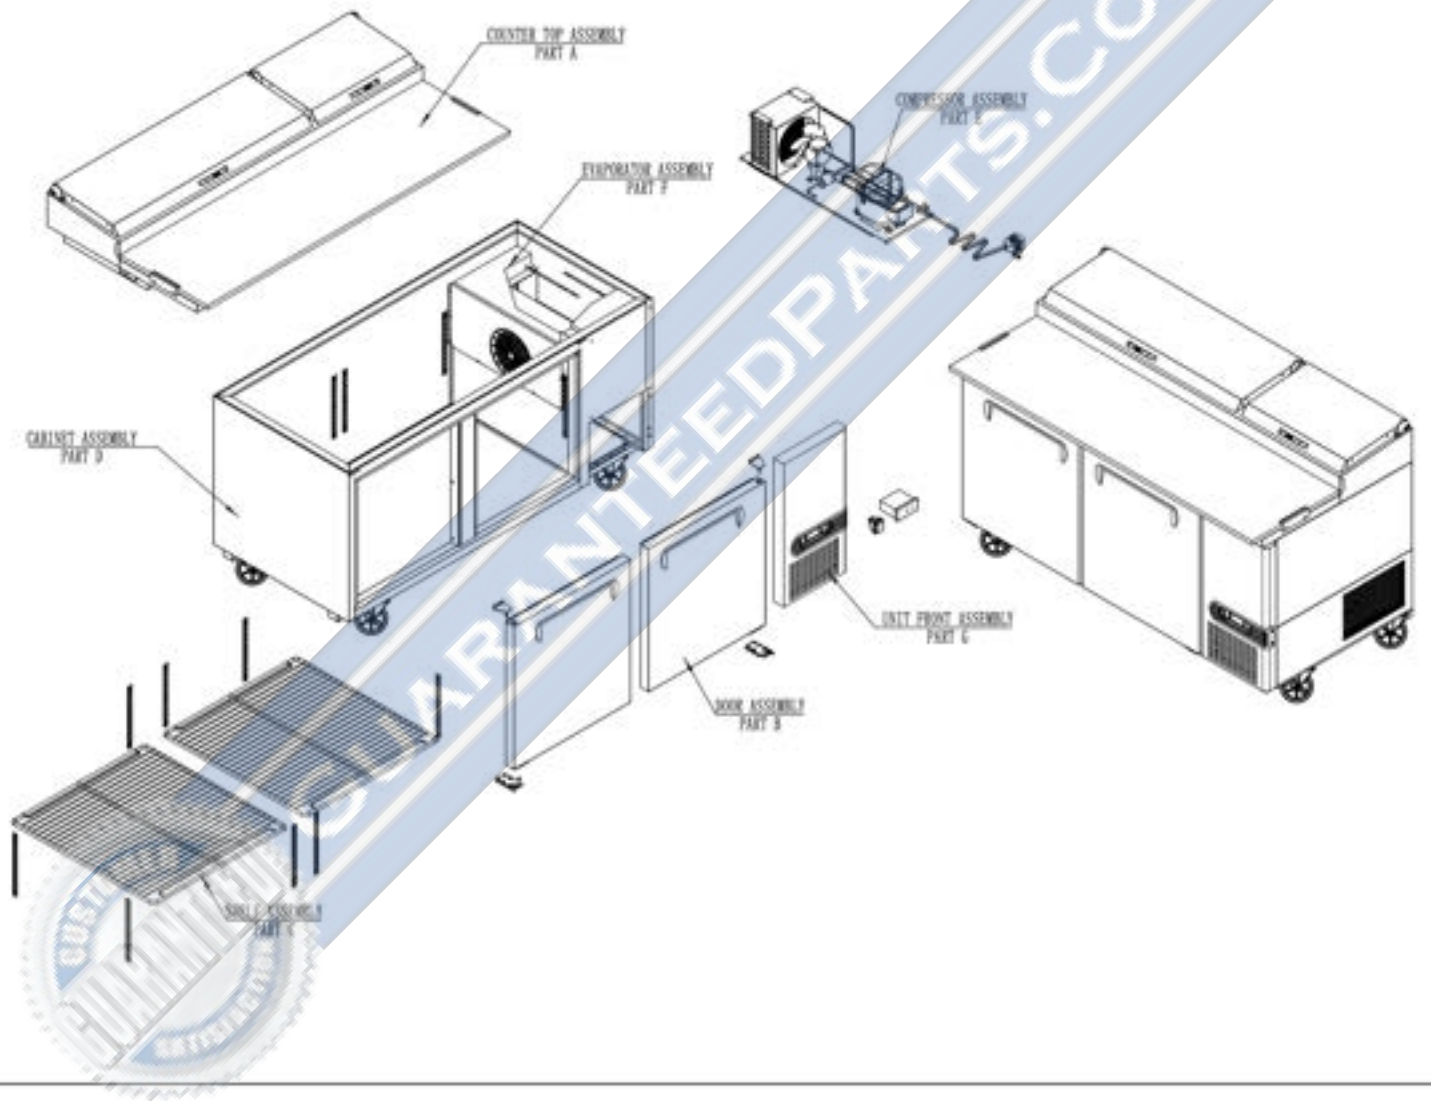

# A- Counter Top Assembly

<b>Part Number</b>	<b>SKU</b>	<b>Description</b>
1	1759-1063	Top of the Pizza Table
2	1759-1400	Bracket For Cutting Board
3	1759-1078	Cutting Board
4	1759-1873	Airflow Channel
5	1759-1875	Main Airflow Channel
6	1759-1874	Airflow Duct Cover
7	1759-186	Left-Hinge For Lid
8	1759-420	M4 Nut For Lid
9	1759-222	Long Lid
10	1759-1035	Middle-Hinge For Lid
11	1759-223	Short Lid-Right
12	1759-187	Right-Hinge For Lid