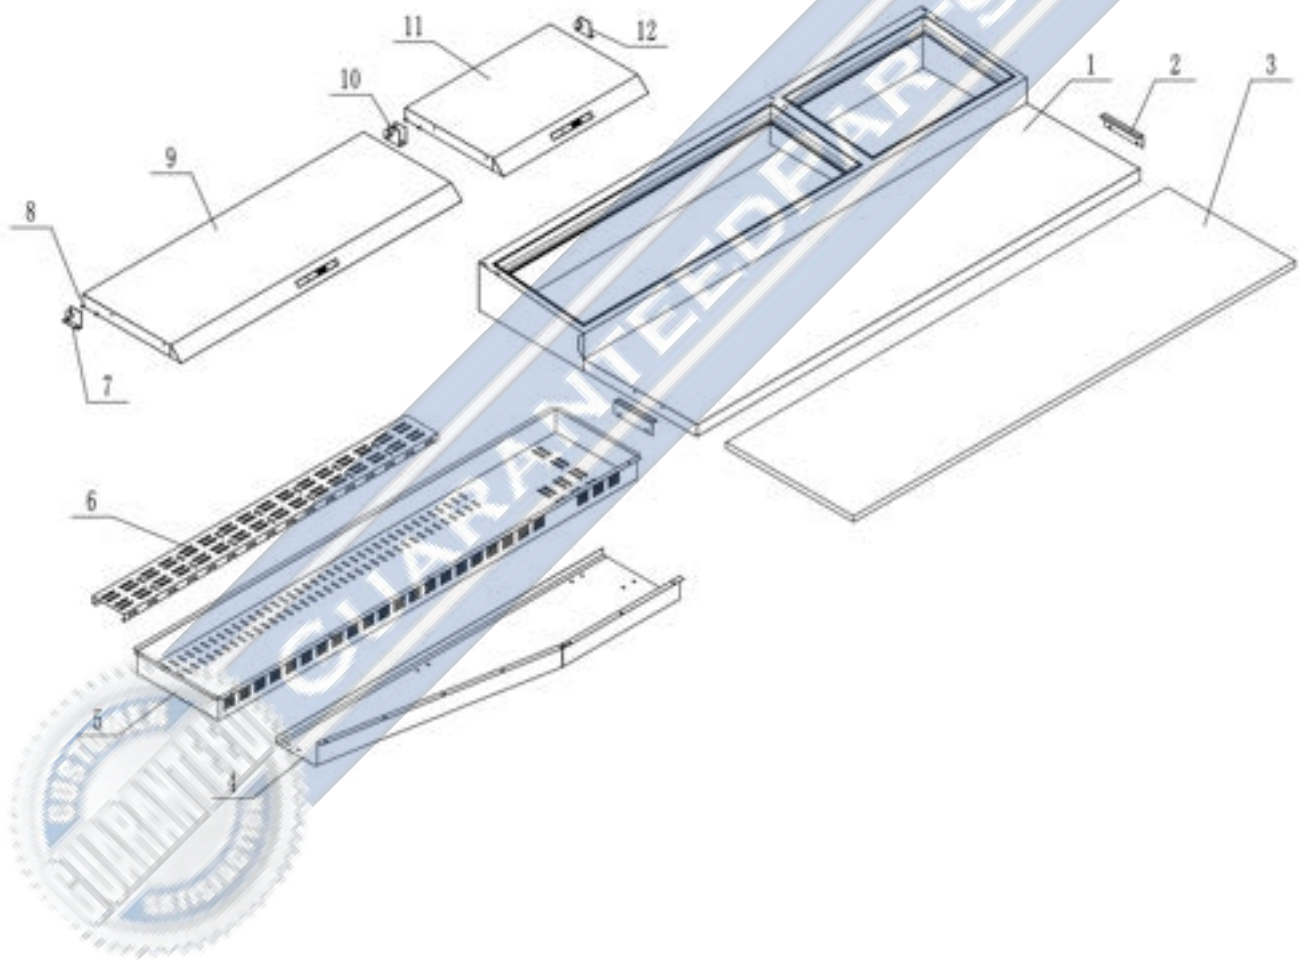

# A- Counter Top Assembly

<b>Part Number</b>	<b>SKU</b>	<b>Description</b>
1	1759-1063	Top of the Pizza Table
2	1759-1400	Bracket For Cutting Board
3	1759-1078	Cutting Board
4	1759-1873	Airflow Channel
5	1759-1875	Main Airflow Channel
6	1759-1874	Airflow Duct Cover
7	1759-186	Left-Hinge For Lid
8	1759-420	M4 Nut For Lid
9	1759-222	Long Lid
10	1759-1035	Middle-Hinge For Lid
11	1759-223	Short Lid-Right
12	1759-187	Right-Hinge For Lid