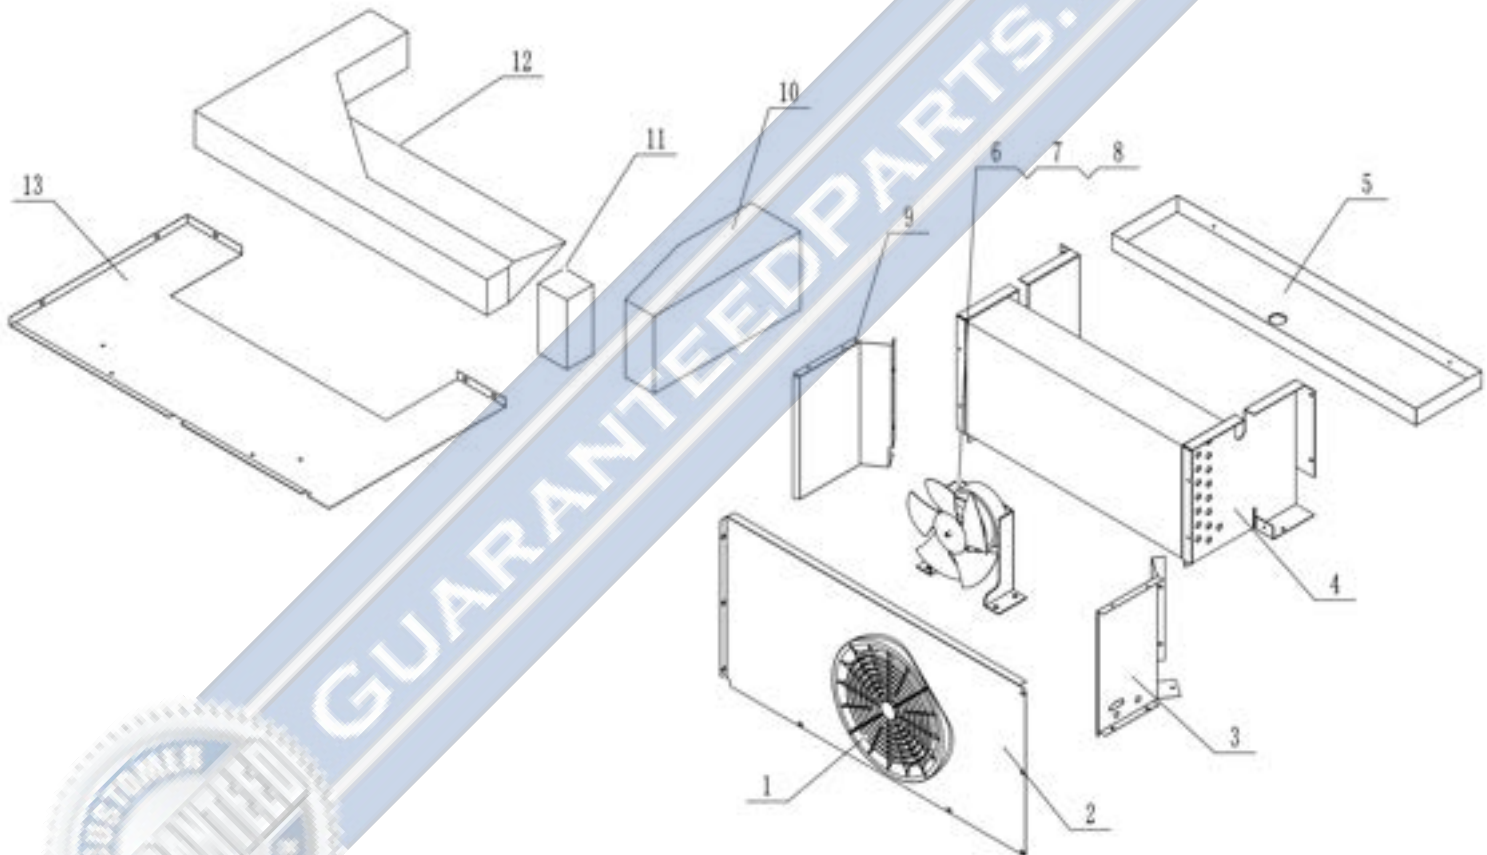

F- Evaporator Assembly