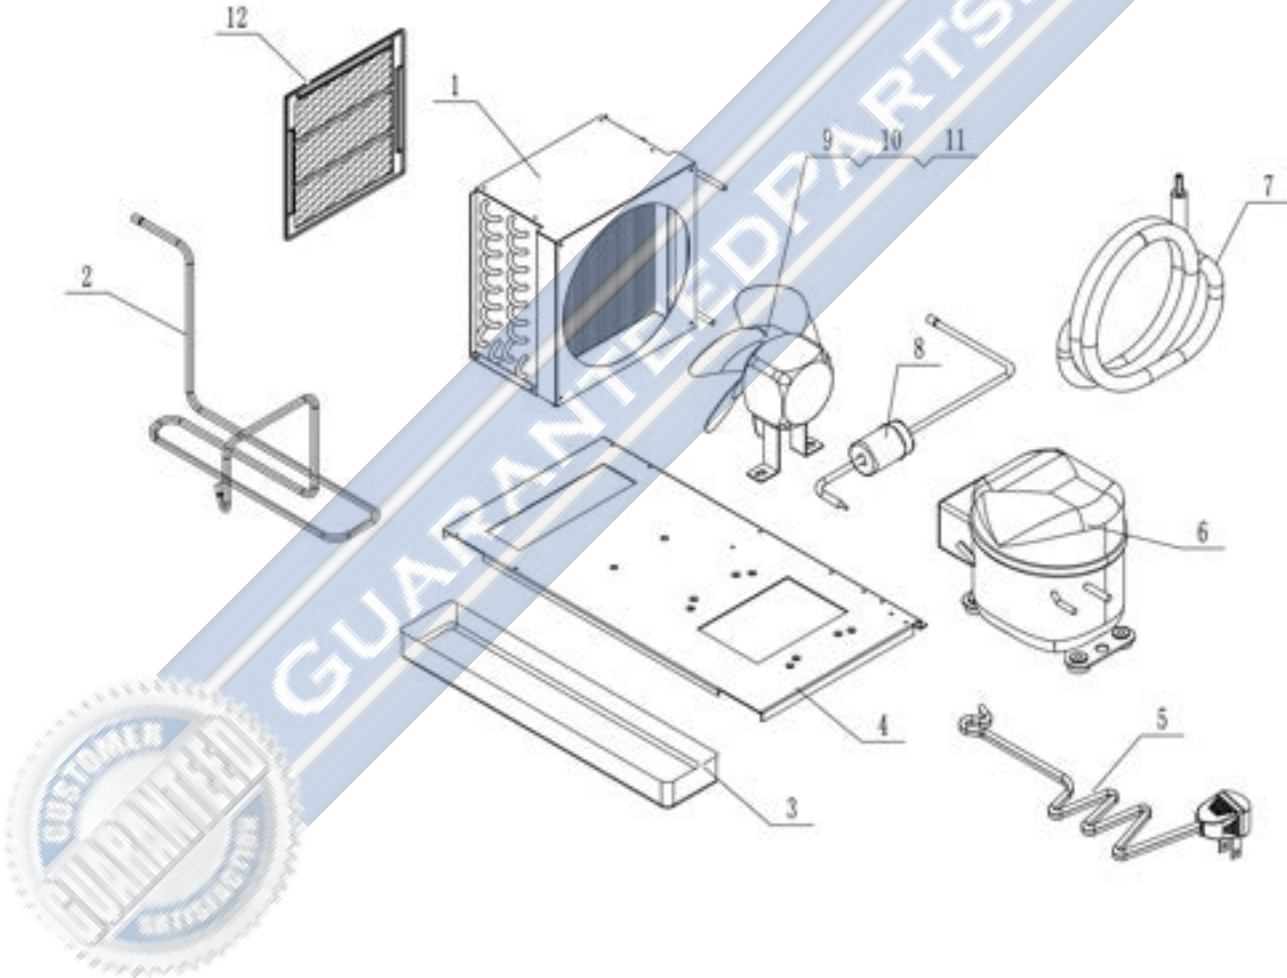

E- Condensing Unit Assembly

Part Number	SKU	Description
1	1759-649	Condenser
2	1759-1453	Coil-Pipe Radiator
3	1759-795	Bottom Evap-Water Pan
4	1759-2248	Board For Comp Assembly
5	1759-702	Power Cord
6	1759-1747	Compressor Cubigel Nut45Nr1
7	1759-314	Suction Pipe (B) C-PP67
8	1759-656	Dryer Filter
9	1759-687	Condenser Fan Motor
10	1759-682	Condenser Motor Blade
11	1759-836	Bracket For Condenser Motor
12	1759-1247	Dust Guard

GUARANTEED PARTS.COM