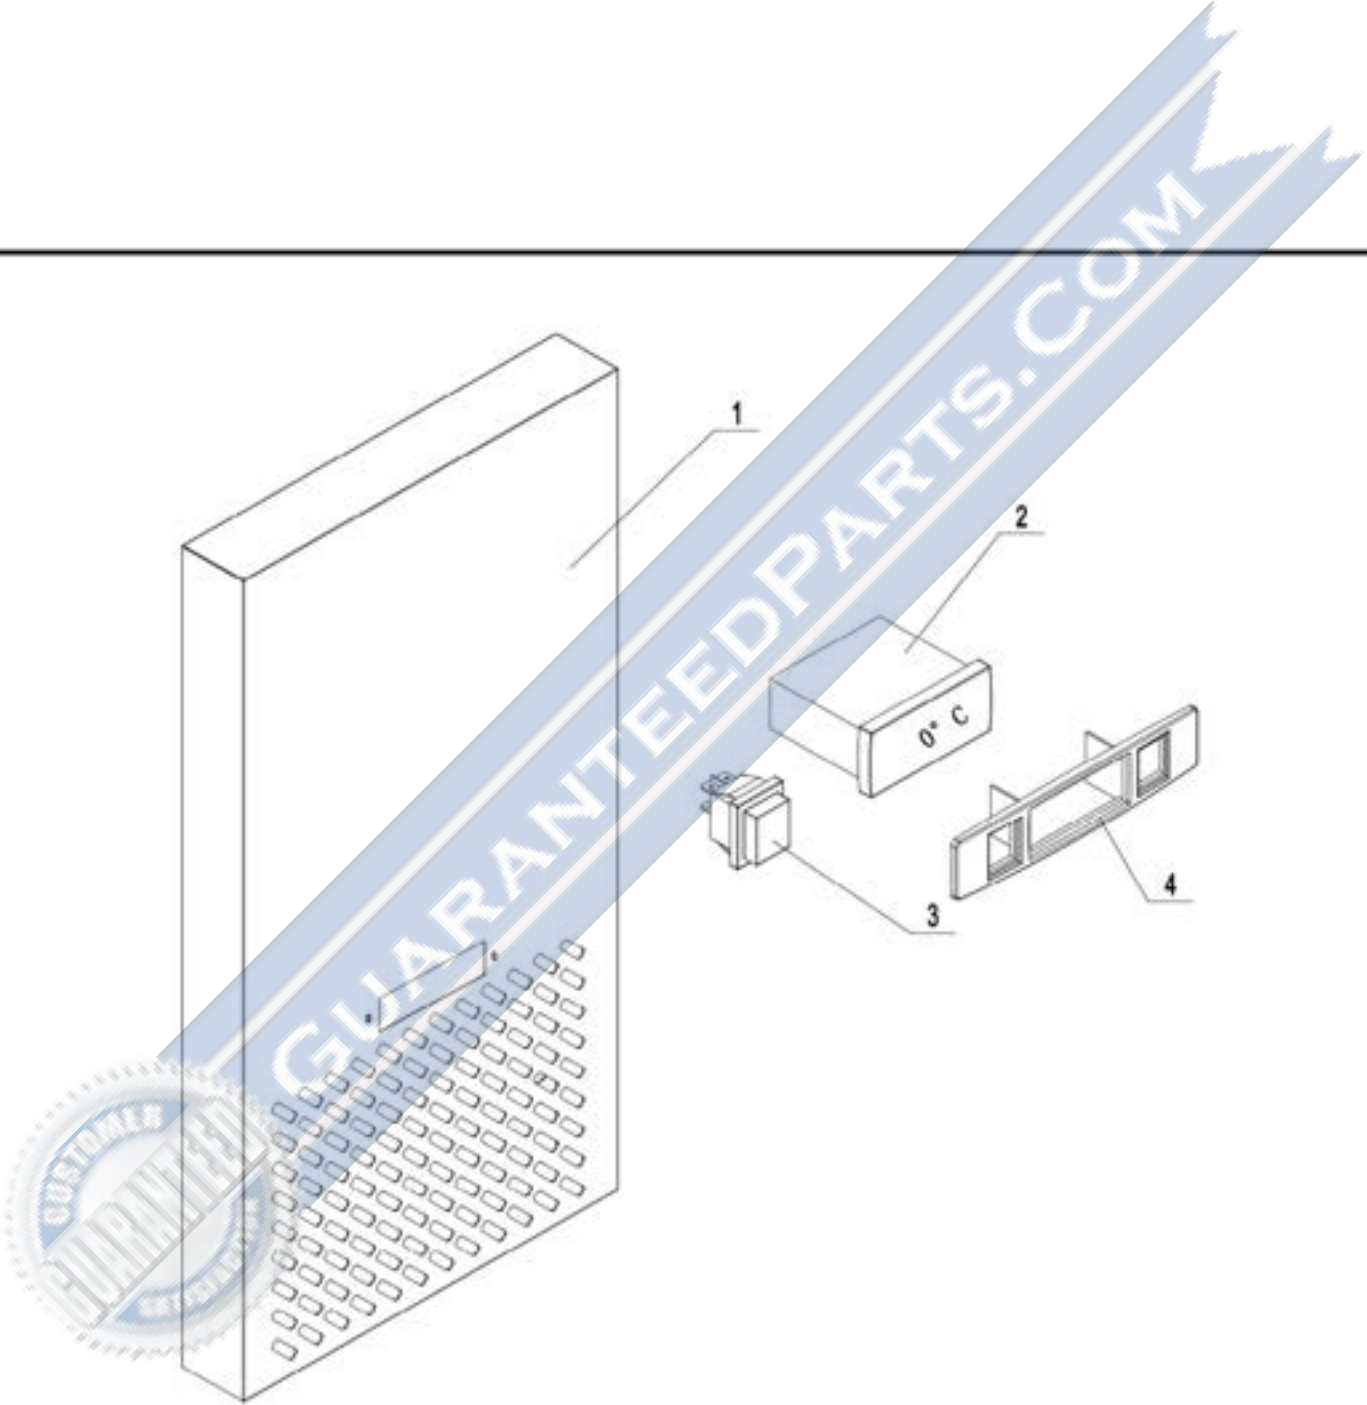

G- Version 1 - Motor Cover Assembly

Part Number	SKU	Description
1	1759-862	Front Control Panel
2	1759-988	Digital Controller For Refrigerator
3	1759-693	Power Switch
4	1759-692	Controller Cover Plate