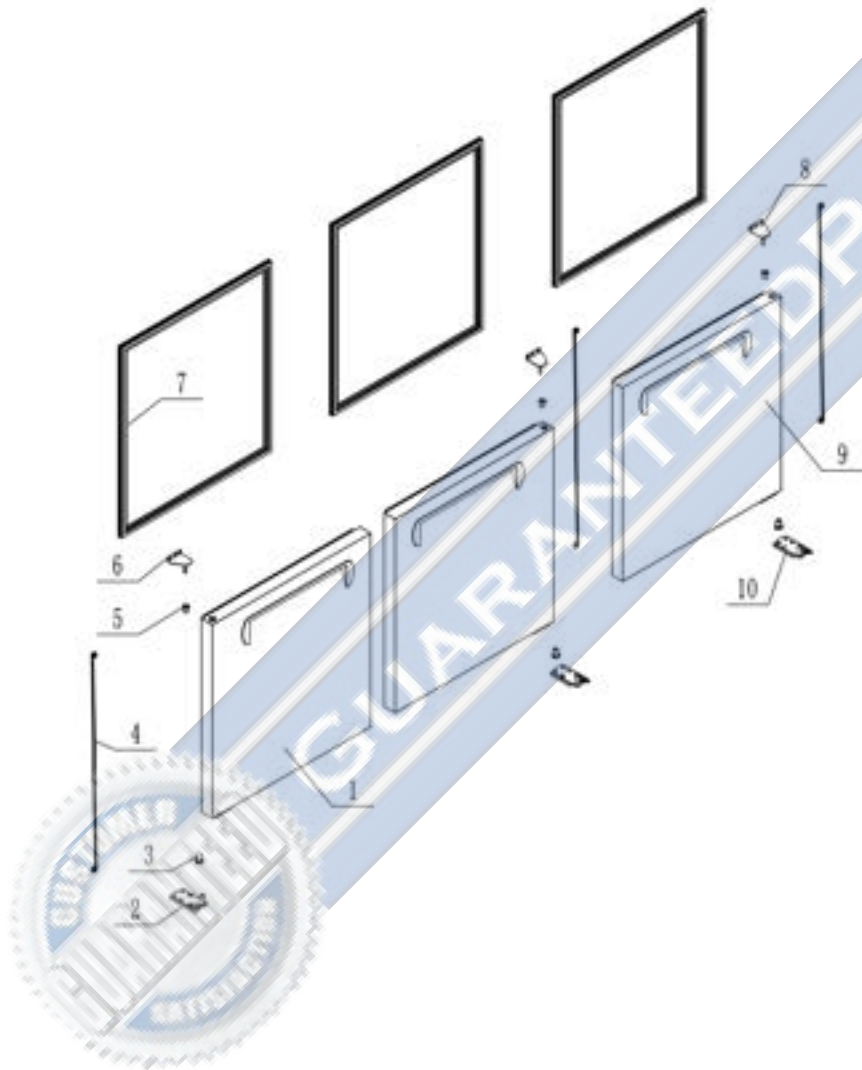

B- Door Assembly

Part Number	SKU	Description
1	1759-1512	Door Body Assembly-Left New Design
2	1759-822	Left-Bottom Hinge
3	1759-755	Door Shaft Sleeve-Bottom
4	1759-839	Door Spring Rod
5	1759-756	Door Shaft Sleeve-Top
6	1759-820	Left-Top Hinge
7	1759-397	Door Gasket
8	1759-819	Right-Top Hinge
9	1759-1513	Door Body Assembly-Right New Design
10	1759-821	Right-Bottom Hinge