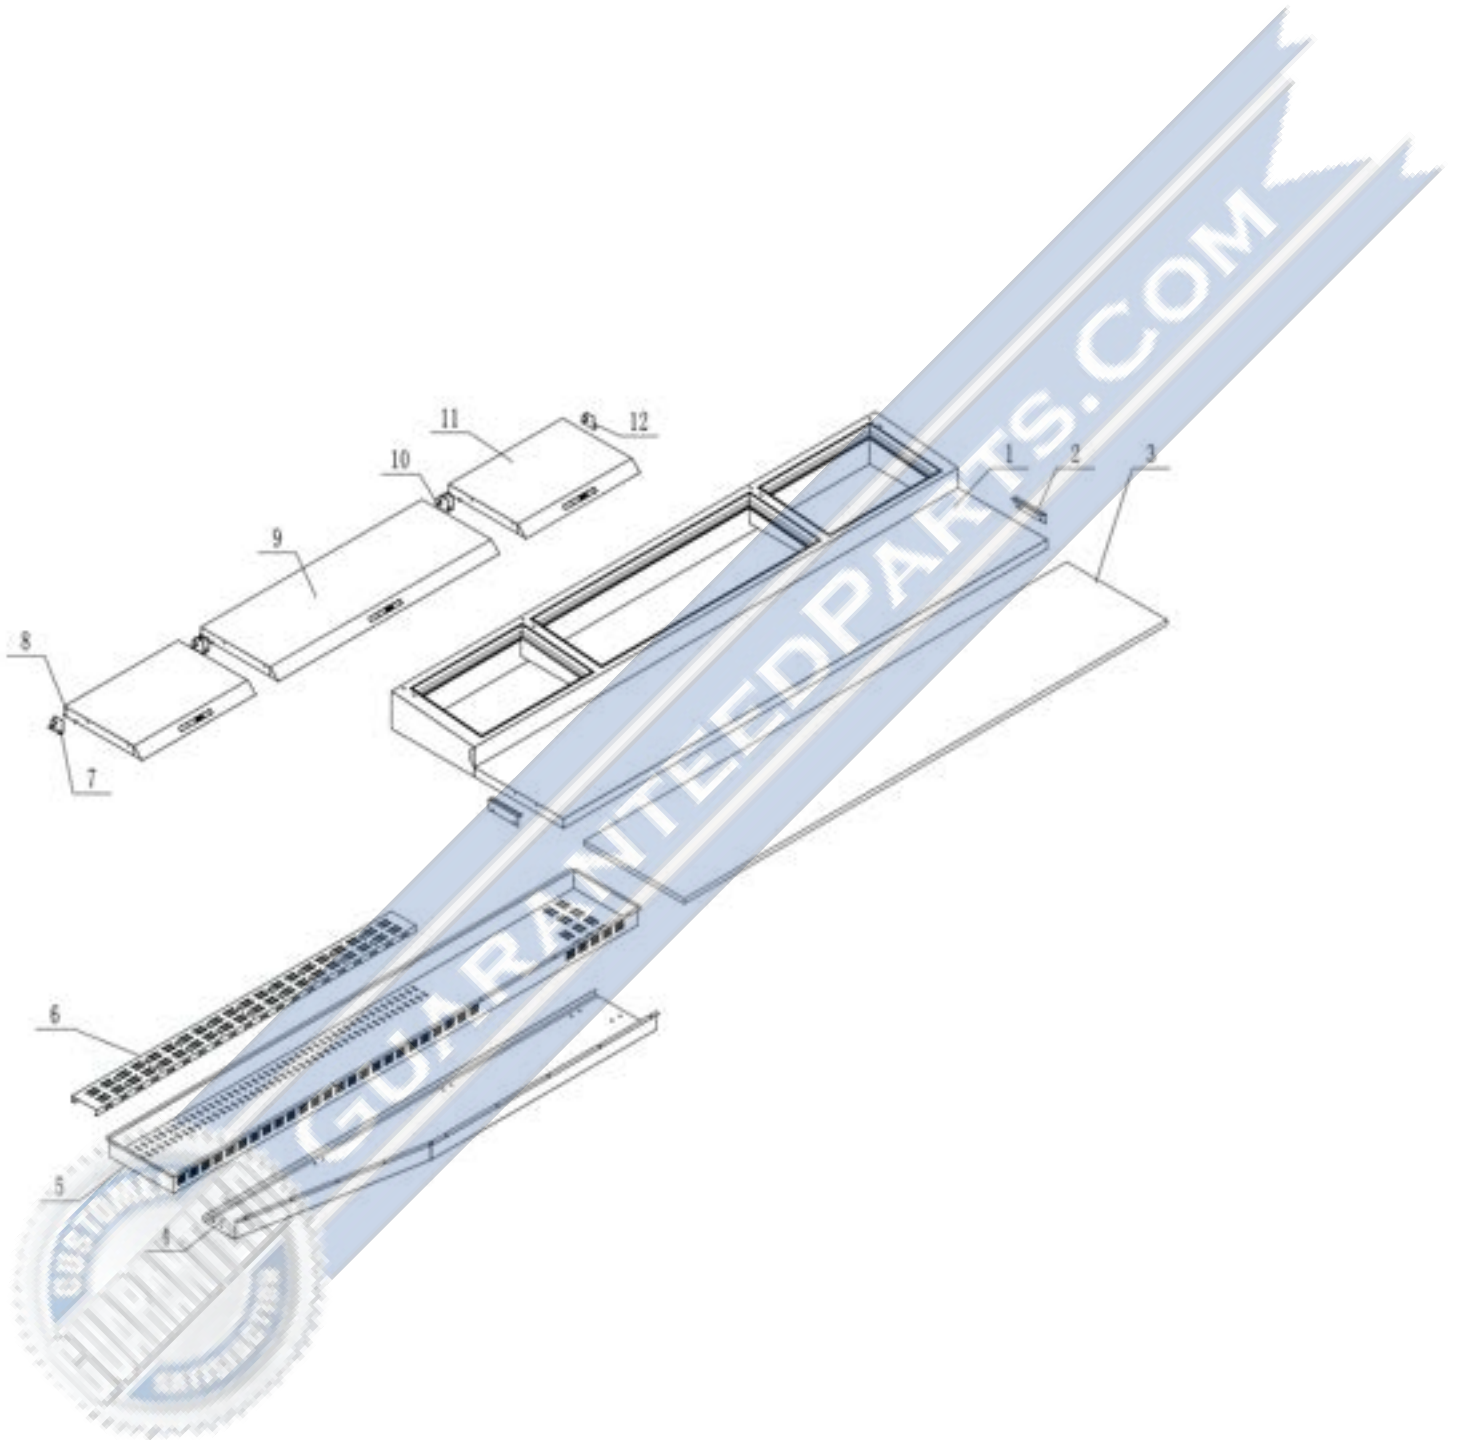

# A- Counter Top Assembly

Part Number	SKU	Description
1	1759-1789	Top of the Pizza Table
2	1759-1400	Bracket For Cutting Board
3	1759-860	Cutting Board
4	1759-1862	Airflow Channel
5	1759-1869	Main Airflow Channel
6	1759-1863	Airflow Duct Cover
7	1759-186	Left-Hinge For Lid
8	1759-420	M4 Nut For Lid
9	1759-222	Long Lid
10	1759-1035	Middle-Hinge For Lid
11	1759-223	Short Lid-Right
12	1759-187	Right-Hinge For Lid