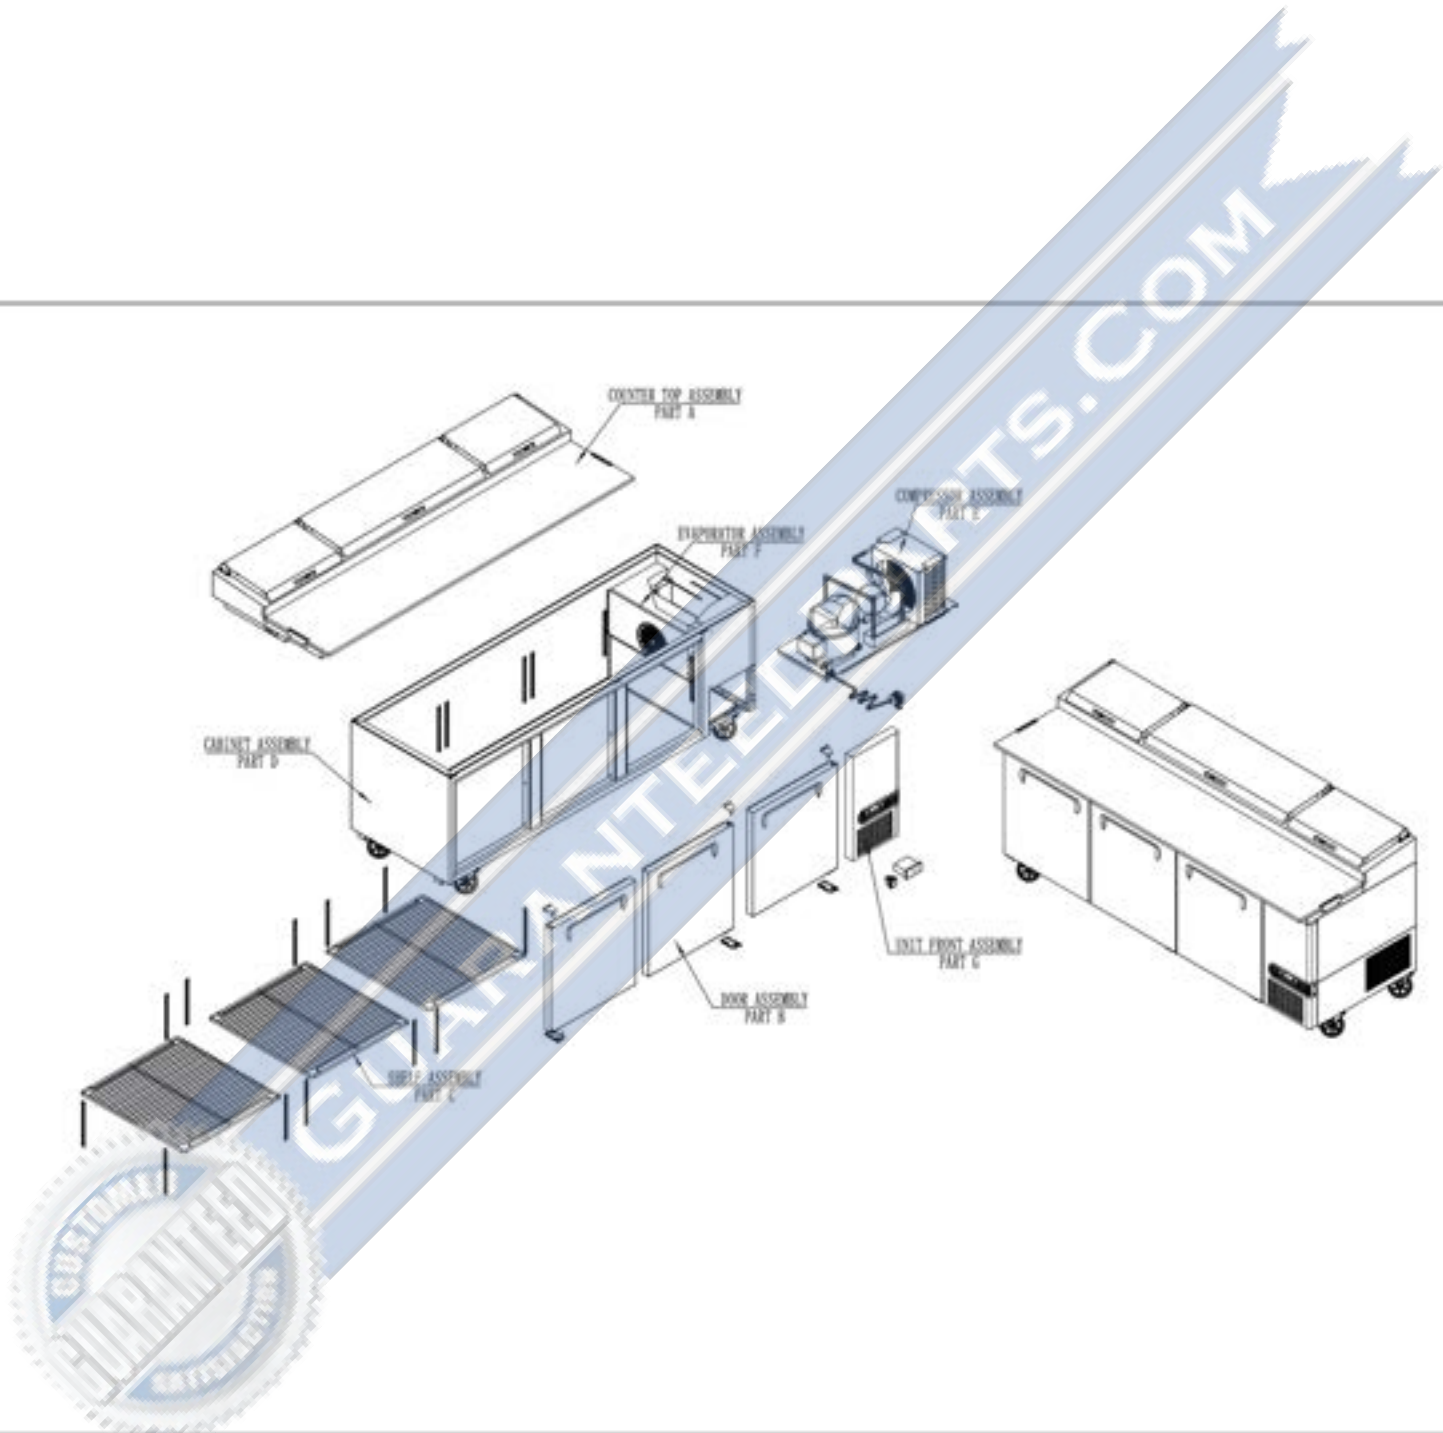

# A- Counter Top Assembly

Part Number	SKU	Description
1	1759-1789	Top of the Pizza Table
2	1759-1400	Bracket For Cutting Board
3	1759-860	Cutting Board
4	1759-1862	Airflow Channel
5	1759-1869	Main Airflow Channel
6	1759-1863	Airflow Duct Cover
7	1759-186	Left-Hinge For Lid
8	1759-420	M4 Nut For Lid
9	1759-222	Long Lid
10	1759-1035	Middle-Hinge For Lid
11	1759-223	Short Lid-Right
12	1759-187	Right-Hinge For Lid