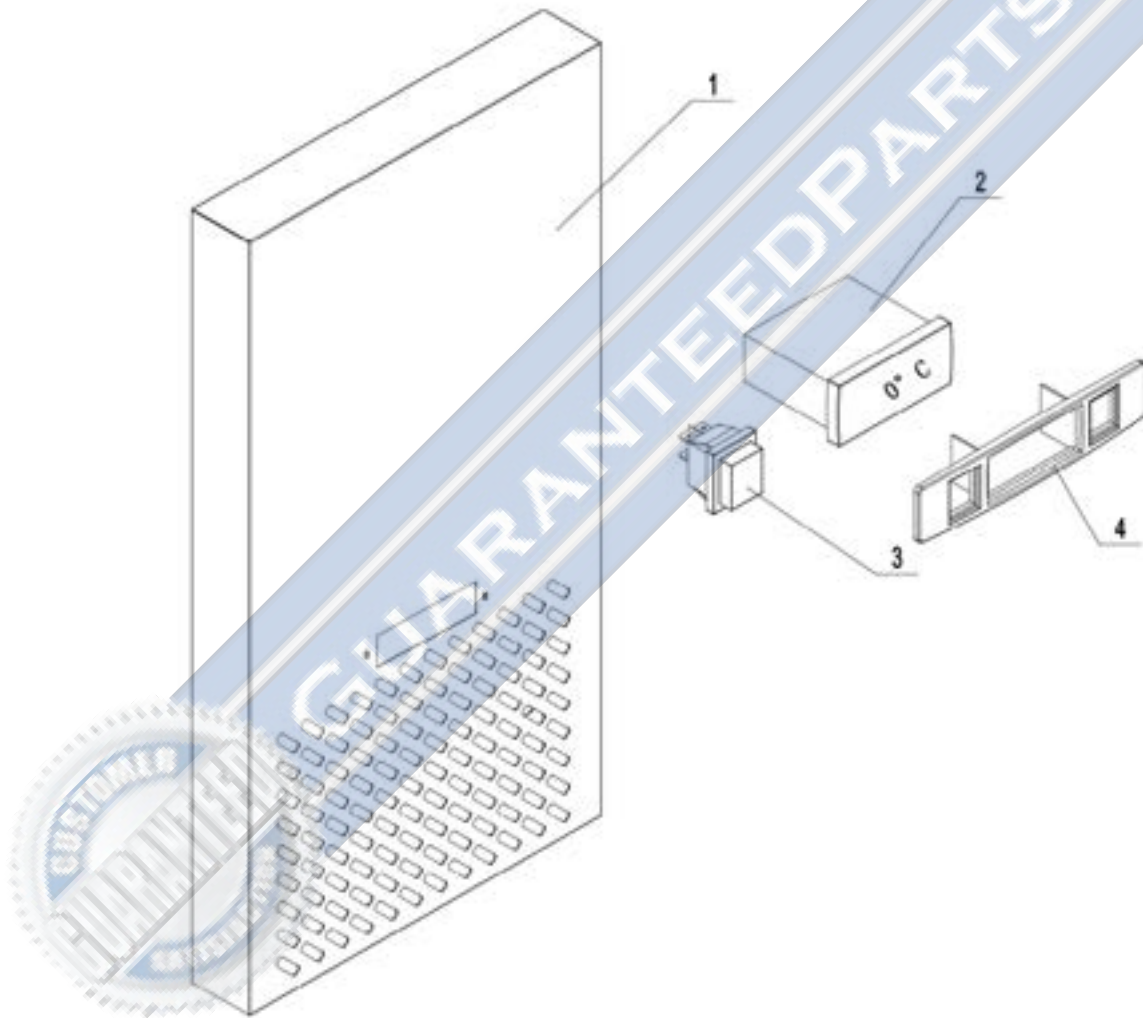

G- Version 1 - Motor Cover Assembly

Part Number	SKU	Description
1	1759-862	Front Control Panel
2	1759-988	Digital Controller For Refrigerator
3	1759-693	Power Switch
4	1759-692	Controller Cover Plate