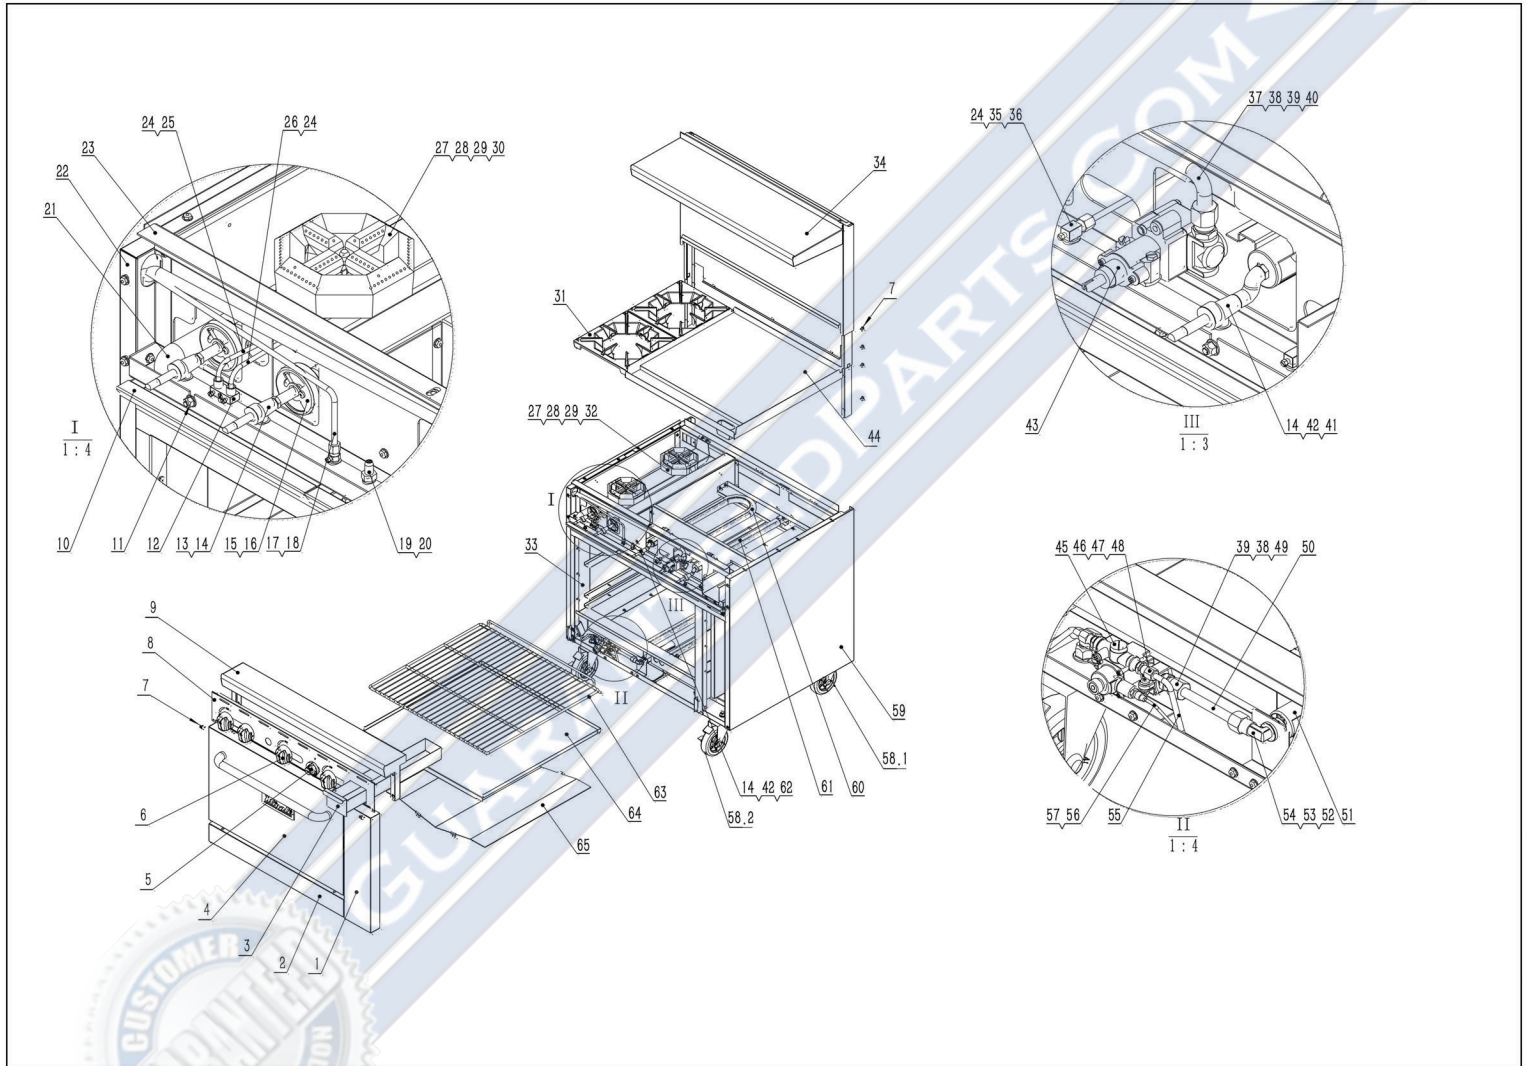

MIGALI

C-RO2-24GL-LP

Part No.	SKU	Description
1.0	1759-2106	Oven Door Side Panel
2.0	1759-1241	Underside Face Plate Of Oven 9
3.0	1759-2107	Griddle Oil Box Accessory
4.0	1759-2108	Oven Door Assembly
5.0	1759-1337	Oven Thermostat Value Knob
6.0	1759-1093	Migali Cooking Knob With Red Flame
7.0	1759-2109	Galvanized Hexagon Head Flange
8.0	1759-2110	Control Panel
9.0	1759-1146	Table-Board Front Board Assembly
10.0	1759-2111	Catch Tray Of Gas Restaraunt Ranges
11.0	1759-152	Galvanized Flange Face Unit
12.0	1759-01	Pilot Light Valve Double Unit
13.0	1759-2128	Gas Restaurant Ranges Nozzle [
14.0	1759-111	A18 Stopcock A18-318 C-RB36-NG
15.0	1759-154	Galvanized Cross Pan Head Screw
16.0	1759-169	Damper Cover
17.0	1759-1384	Normally Open Fire Valve
18.0	1759-1292	Intake Tube - Pilot Fire Input
19.0	1759-133	Needle Type Pressure Joint C-G
20.0	1759-134	Needle Type Pressure Joint ARB
21.0	1759-2113	Input Pipe C-RO
22.0	1759-2114	Side Block Panel (Left) C-RO
23.0	1759-2115	Upper Stove Body Assembly C-RO
24.0	1759-135	Pilot Light Head A73007/Tip047