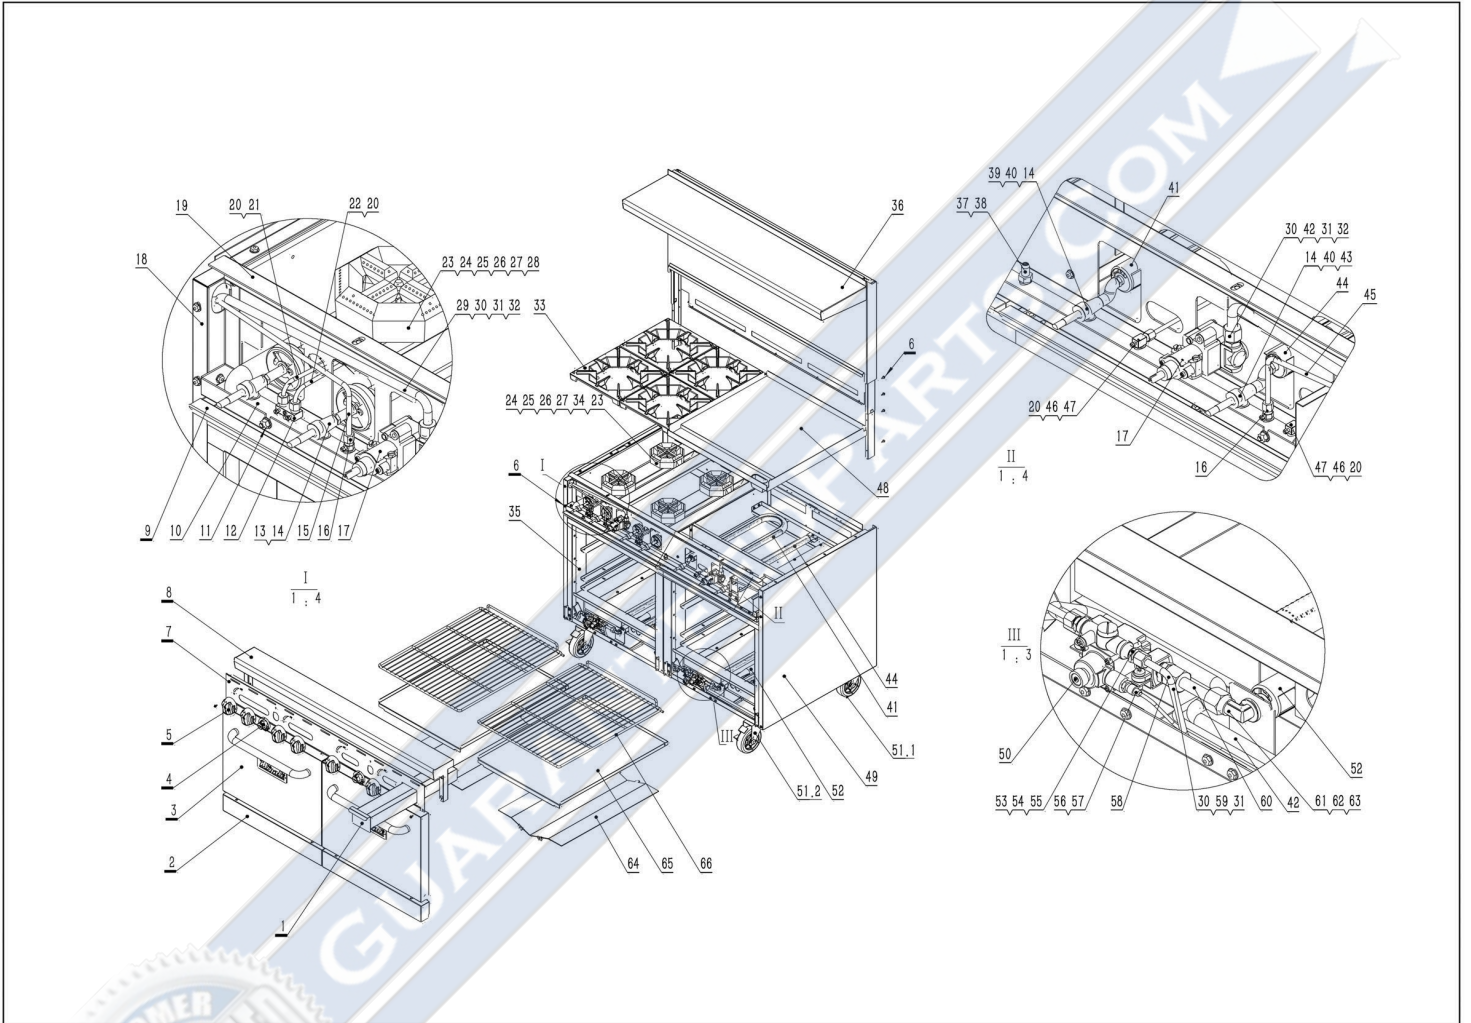

## C-RO4-24-GL-LP

<b>Part No.</b>	<b>SKU</b>	<b>Description</b>
1	1759-2107	Griddle Oil Box Accessory
2	1759-1240	Underside Face Plate Of Oven 7
3	1759-2129	Oven Door Assembly
4	1759-1337	Oven Thermostat Value Knob
5	1759-1093	Migali Cooking Knob With Red Flame
6	1759-2109	Galvanized Hexagon Head Flange
7	1759-2140	Control Panel
8	1759-2131	Table-Board Front Board Assembly
9	1759-2111	Catch Tray Of Gas Restaraunt Ranges
10	1759-2132	Input Pipe C-RO4-24
11	1759-152	Galvanized Flange Face Unit
12	1759-01	Pilot Light Valve Double Unit
13	1759-2128	Gas Restaurant Ranges Nozzle [NG]
14	1759-111	A18 Stopcock A18-318 C-RB36-NG
15	1759-1292	Intake Tube - Pilot Fire Input
16	1759-1384	Normally Open Fire Valve
17	1759-1036	Oven Thermostat Valve C-RO6-NG
18	1759-2114	Side Block Panel (Left) C-RO
19	1759-2133	Upper Stove Body Assembly
20	1759-135	Pilot Light Head A73007/Tip047
21	1759-2116	Pilot Light Intake Pipe Of Gas
22	1759-2117	Pilot Light Intake Pipe Of Gas
23	1759-2101	Burner Lid
24	1759-2100	Short Ejector