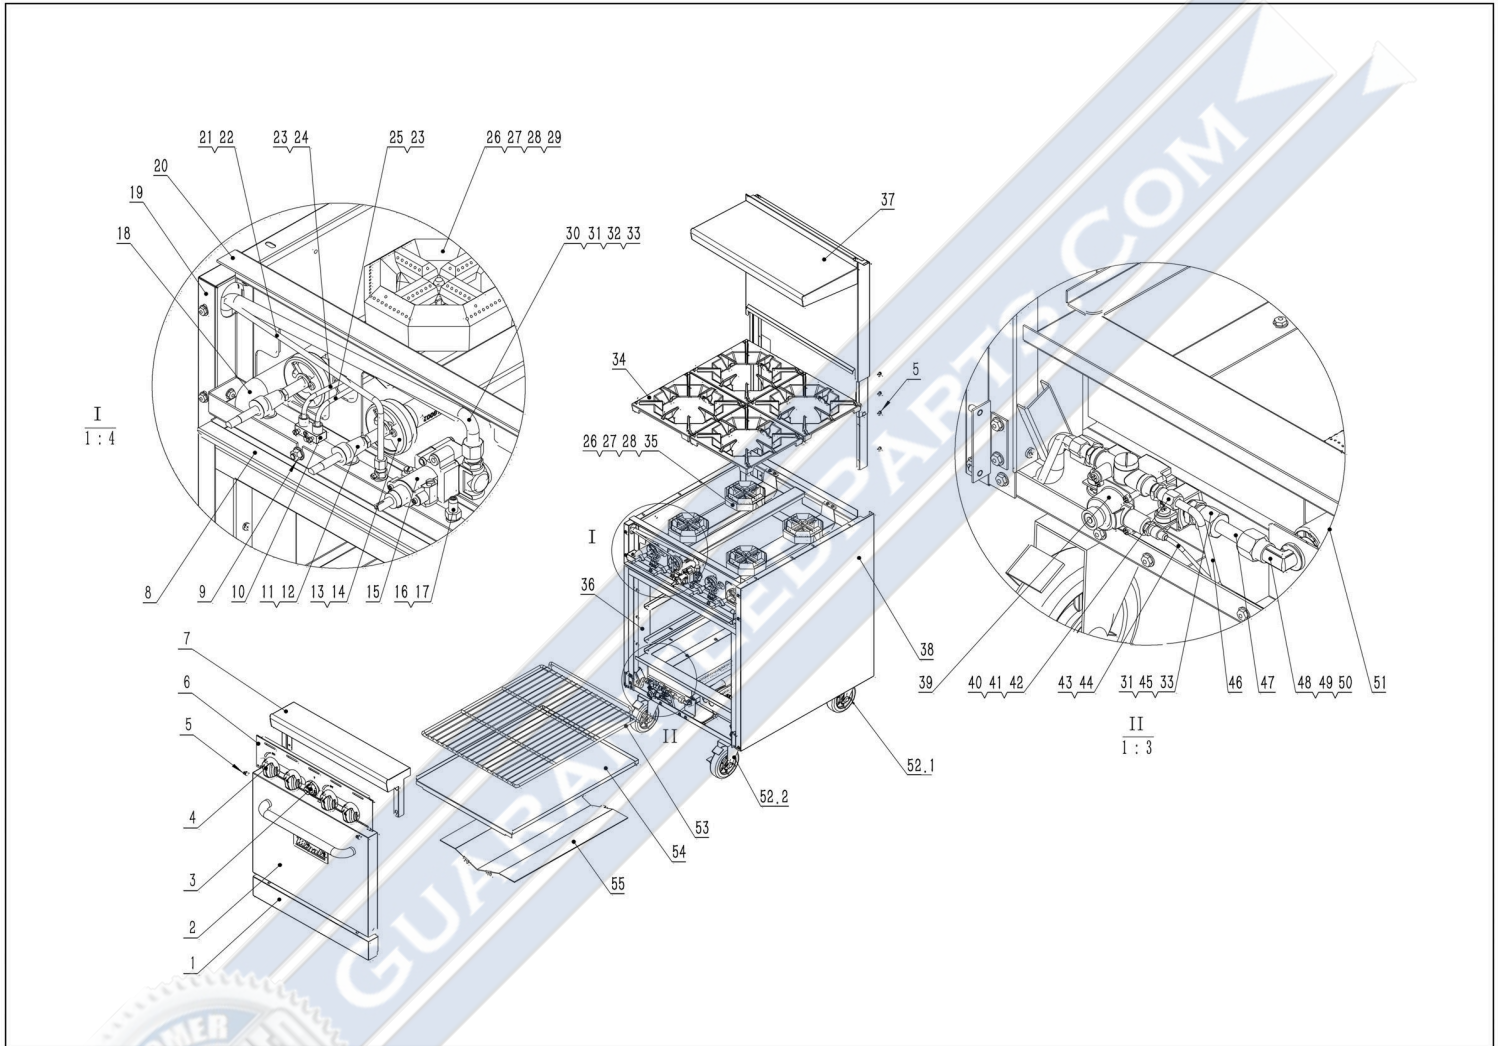

MIGALI

C-RO4-LP

Part No.	SKU	Description
1	1759-1240	Underside Face Plate Of Oven 7
2	1759-2129	Oven Door Assembly
3	1759-1337	Oven Thermostat Value Knob
4	1759-1093	Migali Cooking Knob With Red Flame
5	1759-2109	Galvanized Hexagon Head Flange
6	1759-2173	Control Panel C-RO-24G
7	1759-2174	Table Board Front Board Assembly
8	1759-2203	Catch Tray Of Gas Restaurant Ranges
9	1759-152	Galvanized Flange Face Unit
10	1759-01	Pilot Light Valve Double Unit
11	1759-2128	Gas Restaurant Ranges Nozzle [
12	1759-111	A18 Stopcock A18-318 C-RB36-NG
13	1759-154	Galvanized Cross Pan Head Screw
14	1759-169	Damper Cover
15	1759-1036	Oven Thermostat Valve C-RO6-NG
16	1759-134	Needle Type Pressure Joint ARB
17	1759-133	Needle Type Pressure Joint C-G
18	1759-2204	Input Pipe C-RO4
19	1759-2114	Side Block Panel (Left) C-RO
20	1759-2205	Upper Stove Body Assembly C-RO
21	1759-1384	Normally Open Fire Valve
22	1759-1149	Pilot Fire Intake Pipe
23	1759-135	Pilot Light Head A73007/Tip047
24	1759-2116	Pilot Light Intake Pipe Of Gas
25	1759-2117	Pilot Light Intake Pipe Of Gas
26	1759-2101	Burner Lid
27	1759-2100	Short Ejector
30	1759-1148	Main Fire Intake Pipe C-RO4-LP
31	1759-1144	Cooper Hoop
32	1759-1772	Copper Connector (NG)