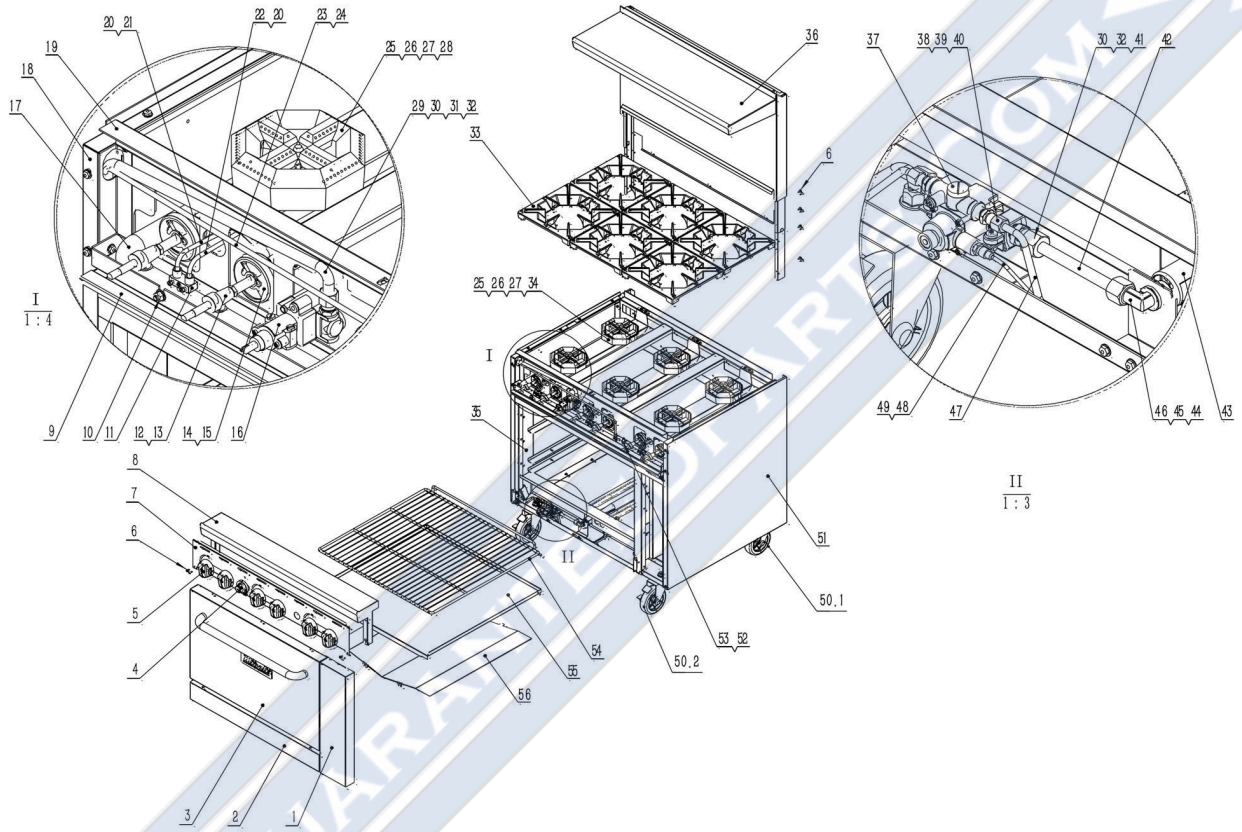

## C-RO6-NG

Part No.	SKU	Description
1	1759-2106	Oven Door Side Panel
2	1759-1241	Underside Face Plate Of Oven 9
3	1759-2108	Oven Door Assembly
4	1759-1337	Oven Thermostat Value Knob
5	1759-1093	Migali Cooking Knob With Red Flame
6	1759-2109	Galvanized Hexagon Head Flange
7	1759-2173	Control Panel C-RO-24G
8	1759-2174	Table Board Front Board Assembly
9	1759-2203	Catch Tray Of Gas Restaurant Ranges
10	1759-152	Galvanized Flange Face Unit
11	1759-01	Pilot Light Valve Double Unit
12	1759-2112	Gas Restaurant Ranges Nozzle [NG]
13	1759-111	A18 Stopcock A18-318 C-RB36-NG
14	1759-154	Galvanized Cross Pan Head Screw
15	1759-169	Damper Cover
16	1759-1036	Oven Thermostat Valve C-RO6-NG
17	1759-2209	Input Pipe C-RO6
18	1759-2114	Side Block Panel (Left) C-RO
19	1759-2210	Upper Stove Body Assembly C-RO
20	1759-135	Pilot Light Head A73007/Tip047
21	1759-2116	Pilot Light Intake Pipe Of Gas
22	1759-2117	Pilot Light Intake Pipe Of Gas
23	1759-1292	Intake Tube - Pilot Fire Input
24	1759-1384	Normally Open Fire Valve
25	1759-2101	Burner Lid
26	1759-2100	Short Ejector
29	1759-1148	Main Fire Intake Pipe C-RO4-LP
30	1759-1144	Cooper Hoop
31	1759-1772	Copper Connector (NG)
32	1759-1143	Cooper Nut