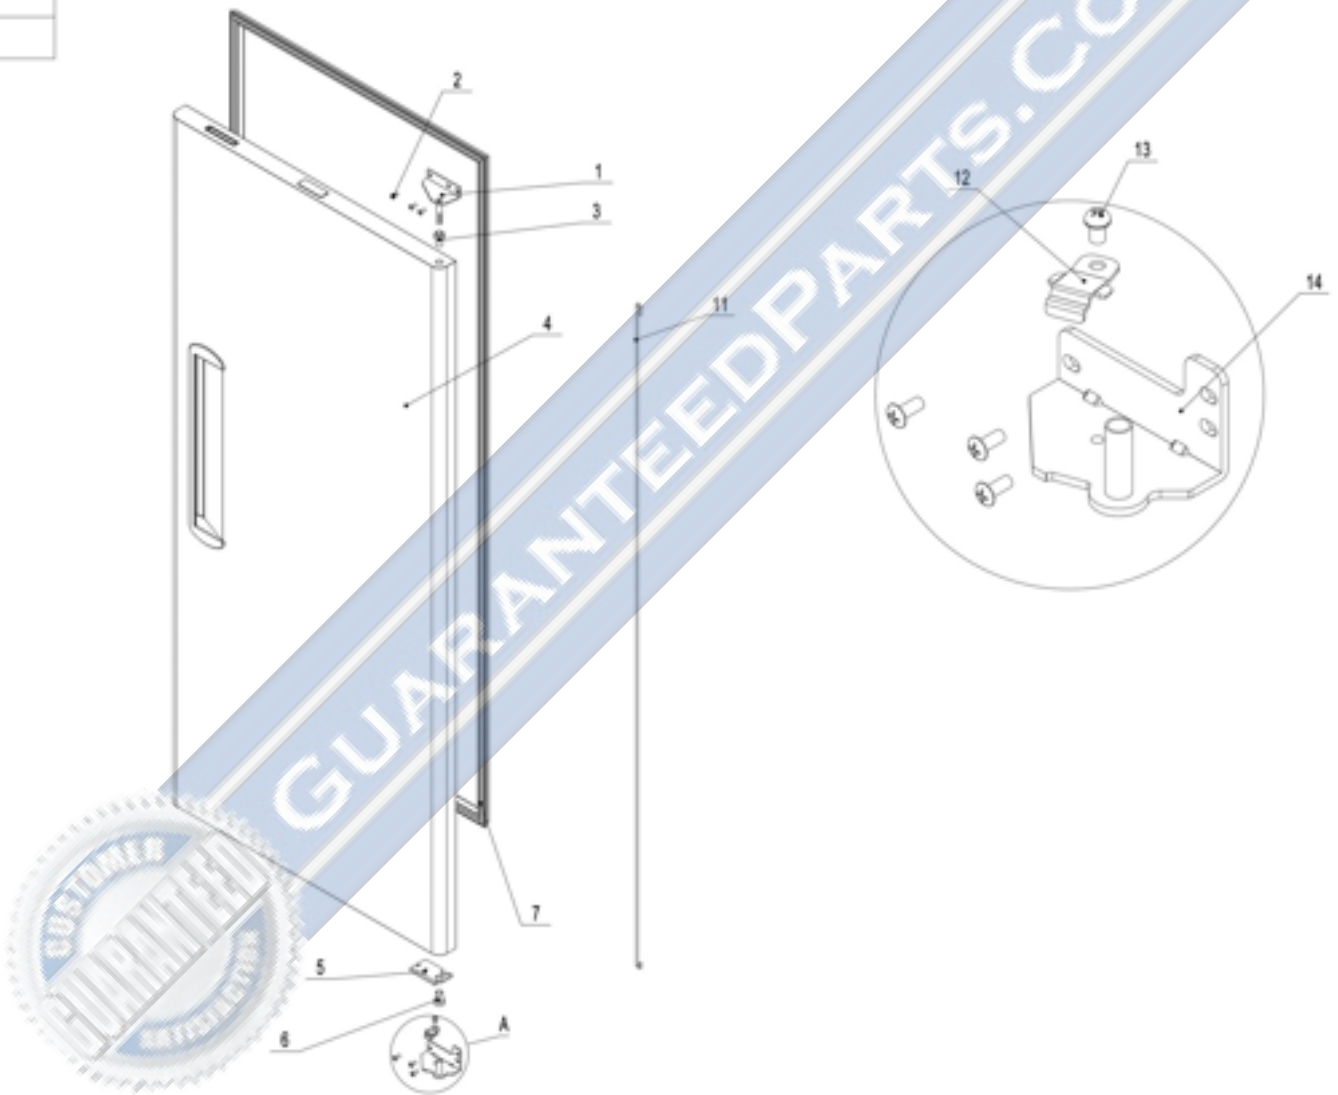

MIGALI

C-1R-HC

Part No.	SKU	Description
8	1759-1672	Back Wind Deflector / Back Wind Deflection Stent
9	1759-435	Back Wind Deflector Stents
10	1759-710	LED Power
11	1759-732	Top Net
12	1759-1674	Left Back Of Wire Cage C-1R-HC
13	1759-749	A Drain Protection
14	1759-1673	Right Back Of Wire Cage C-1R-HC
15	1759-852	4" Castor With Brake
16	1759-945	4" Castor Without Brake
17	1759-1670	Led Controller C-1R-HC

GUARANTEEDPARTS.COM

1- Door Assembly

2020.5.7

Part No.	SKU	Description
1	1759-826	Right-Top Hinge
2	1759-874	SS Screw M5x12
3	1759-754	Door Shaft Sleeve-Top
4	1759-1481	Door
5	1759-823	Door Brake
6	1759-755	Door Shaft Sleeve-Bottom
7	1759-735	Door Gasket
11	1759-838	Door Spring Bar
12	1759-829	Door Brake-Bottom
13	1759-1161	SS Screw M6X8
14	1759-826	Right-Top Hinge

GUARANTEEDPARTS.COM

2- Motor Cover Assembly- Version 1

2020. 1. 17

Part No.	SKU	Description
1	1759-543	Front Top Panel
3	1759-813	Locker
4	1759-703	Door Switch
5	1759-1730	Digital Controller
6	1759-693	Power Switch
7	1759-692	Controller Cover Plate
8	1759-694	Controller Cover
9	1759-463	Fastener For Top Panel
NS1	1759-691	Digital Controller (Not In Diagram)