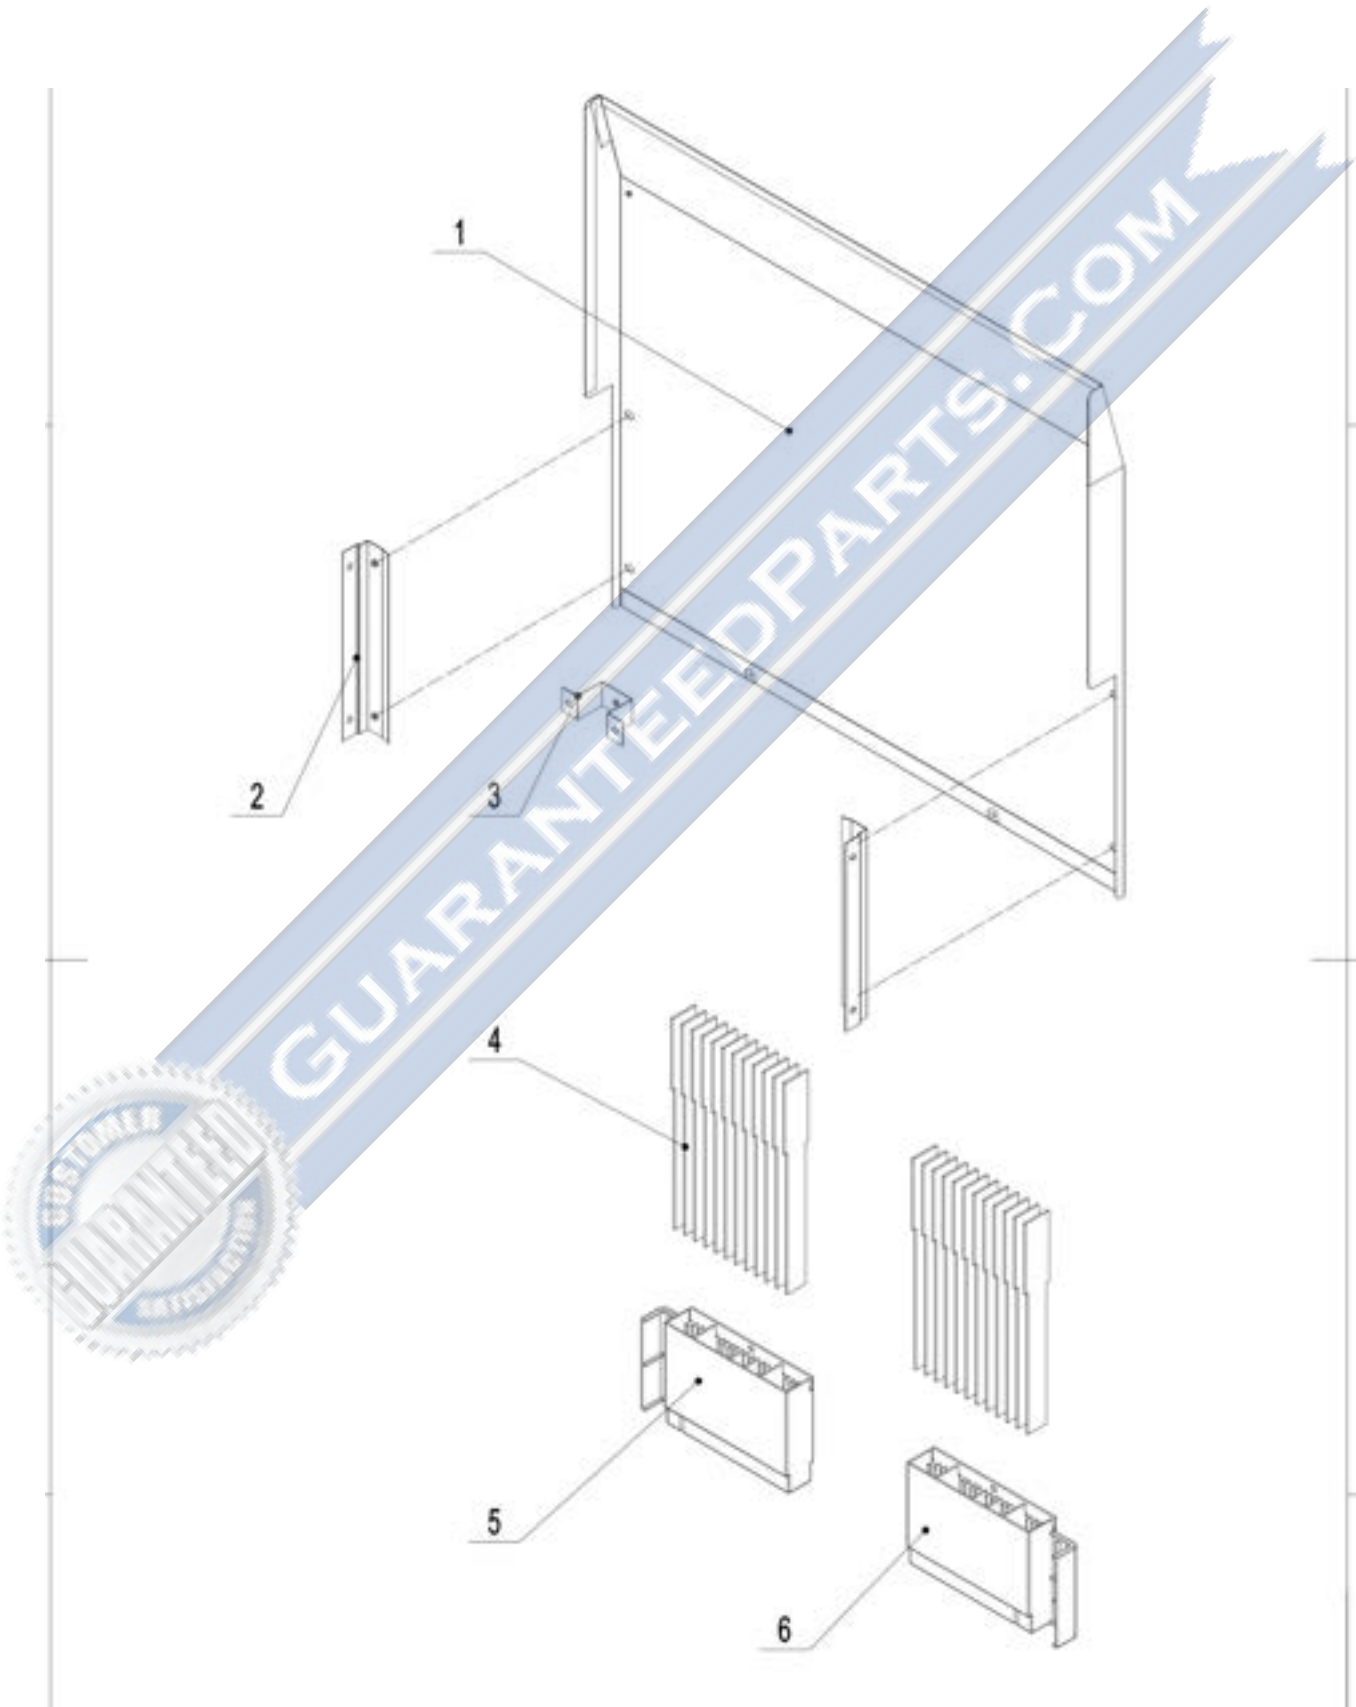

6- Water Evaporation Assembly

Part No.	SKU	Description
1	1759-1416	Air Deflector (Located Back Of Unit)
2	1759-1417	Side Fixing Plate For Air Deflector
3	1759-1418	Middle Fixing Plate For Air Deflector
4	1759-1419	Absorbent Paper 24Pcs Per Pack
5	1759-1420	Right Bracket For Absorbent Paper
6	1759-1421	Left Bracket For Absorbent Paper

GUARANTEEDPARTS.COM