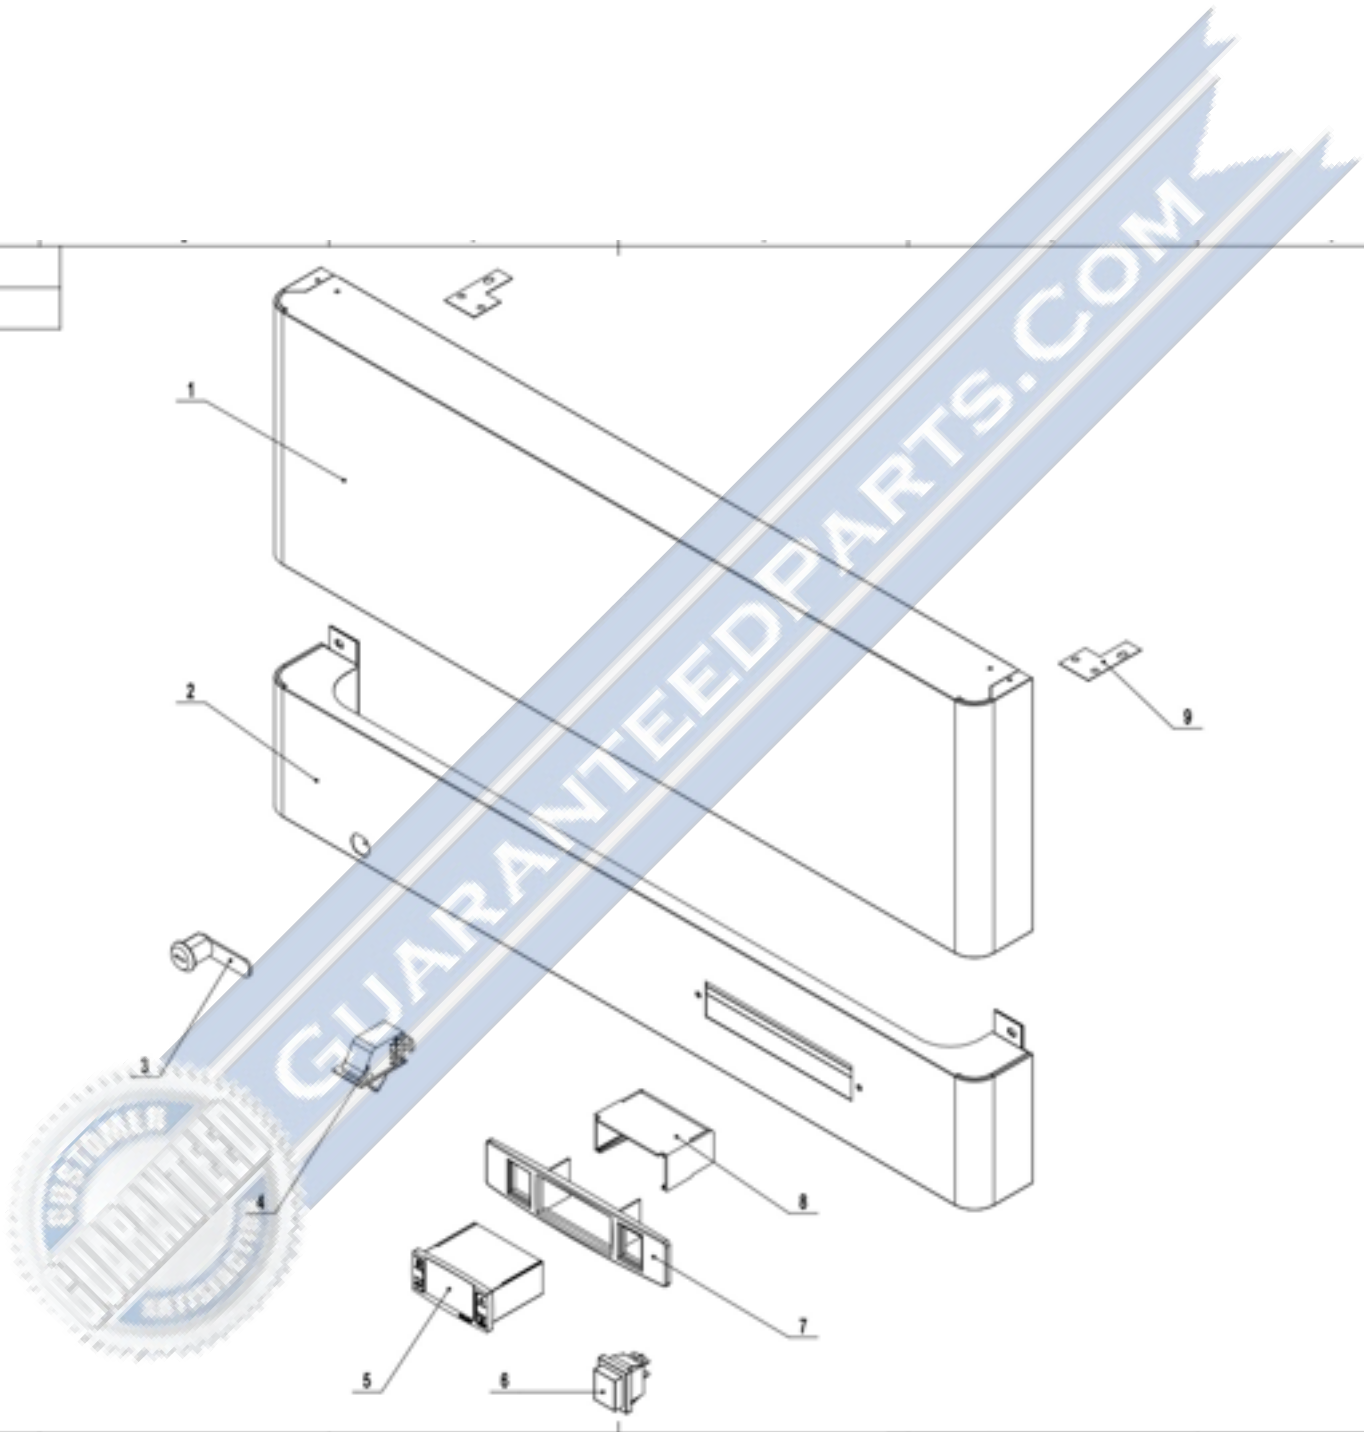

MIGALI

C-1R-HC

Part No.	SKU	Description
8	1759-1672	Back Wind Deflector / Back Wind Deflection Stent
9	1759-435	Back Wind Deflector Stents
10	1759-710	LED Power
11	1759-732	Top Net
12	1759-1674	Left Back Of Wire Cage C-1R-HC
13	1759-749	A Drain Protection
14	1759-1673	Right Back Of Wire Cage C-1R-HC
15	1759-852	4" Castor With Brake
16	1759-945	4" Castor Without Brake
17	1759-1670	Led Controller C-1R-HC

GUARANTEEDPARTS.COM

1- Door Assembly

2020.5.7

Part No.	SKU	Description
1	1759-826	Right-Top Hinge
2	1759-874	SS Screw M5x12
3	1759-754	Door Shaft Sleeve-Top
4	1759-1481	Door
5	1759-823	Door Brake
6	1759-755	Door Shaft Sleeve-Bottom
7	1759-735	Door Gasket
11	1759-838	Door Spring Bar
12	1759-829	Door Brake-Bottom
13	1759-1161	SS Screw M6X8
14	1759-826	Right-Top Hinge

GUARANTEEDPARTS.COM

2- Motor Cover Assembly- Version 1

2020. 1. 17

Part No.	SKU	Description
1	1759-543	Front Top Panel
3	1759-813	Locker
4	1759-703	Door Switch
5	1759-1730	Digital Controller
6	1759-693	Power Switch
7	1759-692	Controller Cover Plate
8	1759-694	Controller Cover
9	1759-463	Fastener For Top Panel
NS1	1759-691	Digital Controller (Not In Diagram)