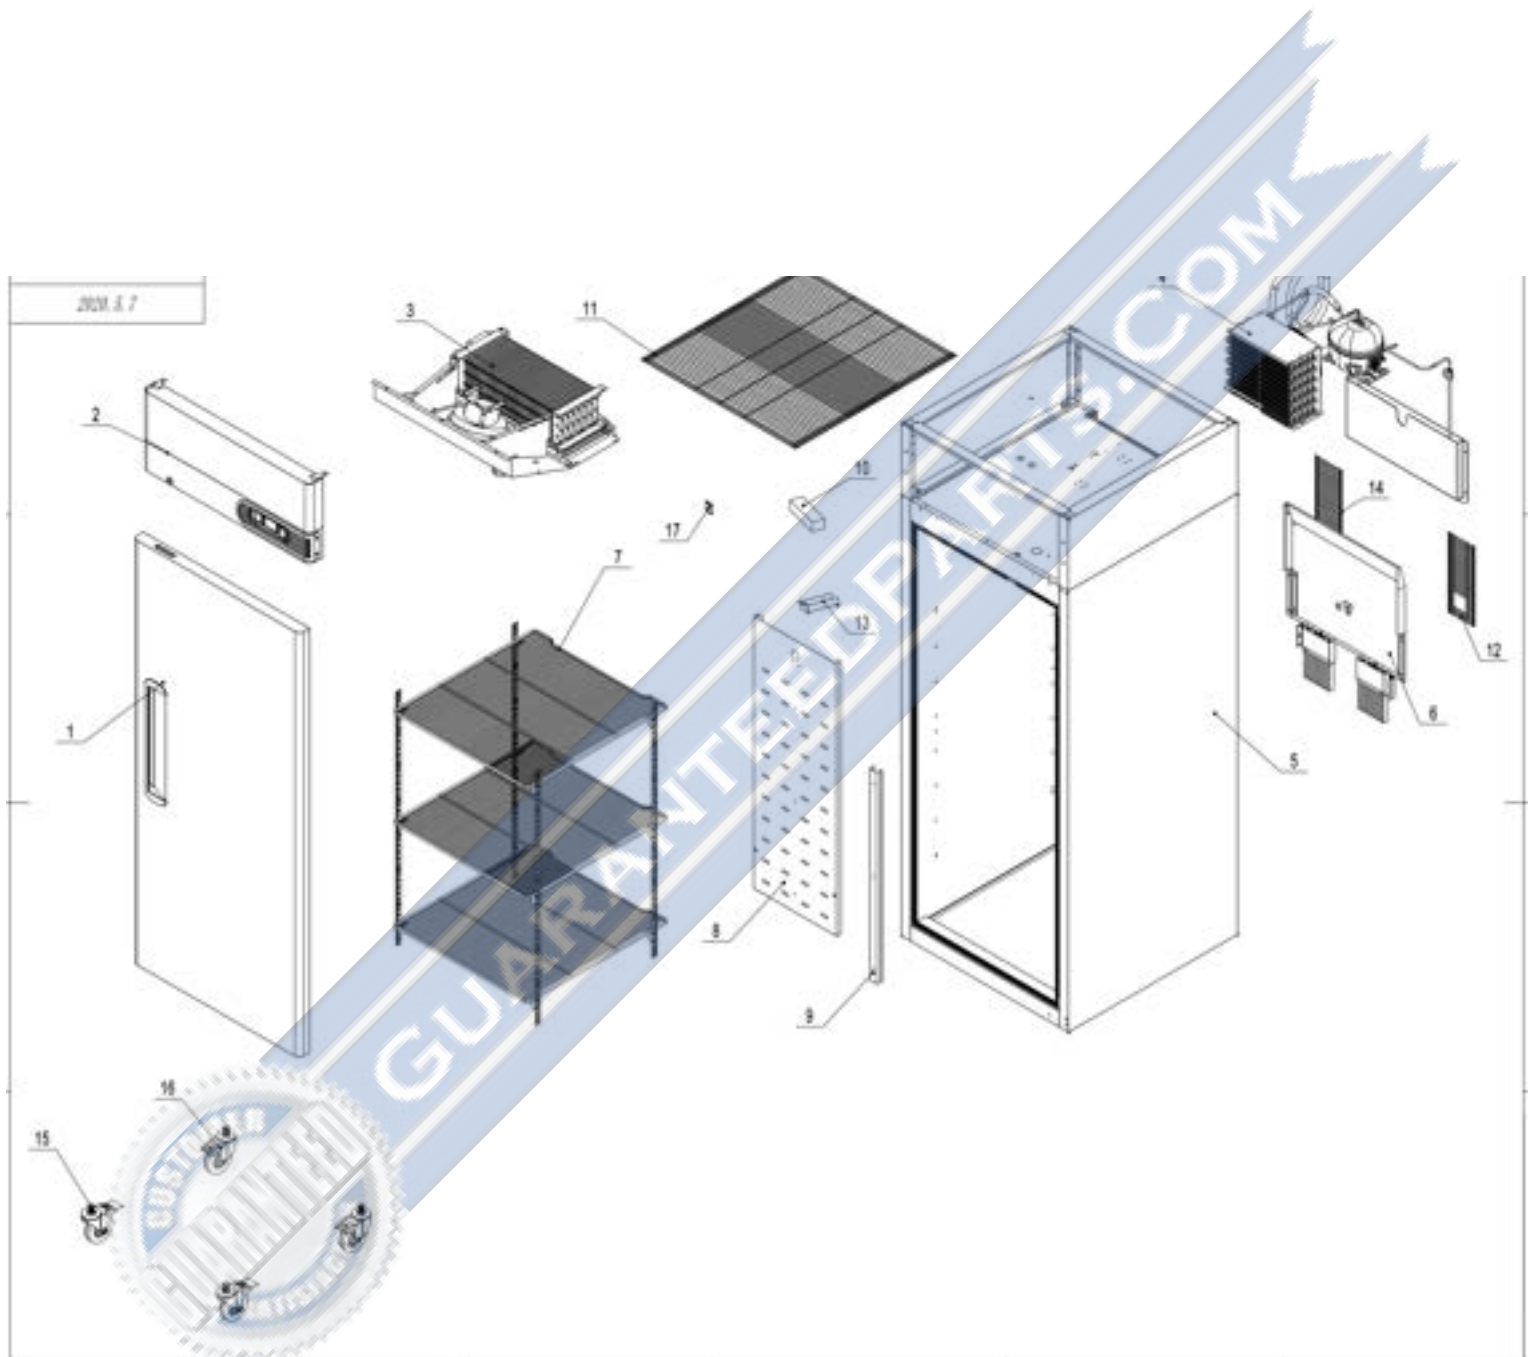

MIGALI

C-1R-HC

Part No.	SKU	Description
8	1759-1672	Back Wind Deflector / Back Wind Deflection Stent
9	1759-435	Back Wind Deflector Stents
10	1759-710	LED Power
11	1759-732	Top Net
12	1759-1674	Left Back Of Wire Cage C-1R-HC
13	1759-749	A Drain Protection
14	1759-1673	Right Back Of Wire Cage C-1R-HC
15	1759-852	4" Castor With Brake
16	1759-945	4" Castor Without Brake
17	1759-1670	Led Controller C-1R-HC

GUARANTEEDPARTS.COM

1- Door Assembly

2020.5.7

Part No.	SKU	Description
1	1759-826	Right-Top Hinge
2	1759-874	SS Screw M5x12
3	1759-754	Door Shaft Sleeve-Top
4	1759-1481	Door
5	1759-823	Door Brake
6	1759-755	Door Shaft Sleeve-Bottom
7	1759-735	Door Gasket
11	1759-838	Door Spring Bar
12	1759-829	Door Brake-Bottom
13	1759-1161	SS Screw M6X8
14	1759-826	Right-Top Hinge

GUARANTEEDPARTS.COM

2- Motor Cover Assembly- Version 1

2020. 1. 17

Part No.	SKU	Description
1	1759-543	Front Top Panel
3	1759-813	Locker
4	1759-703	Door Switch
5	1759-1730	Digital Controller
6	1759-693	Power Switch
7	1759-692	Controller Cover Plate
8	1759-694	Controller Cover
9	1759-463	Fastener For Top Panel
NS1	1759-691	Digital Controller (Not In Diagram)