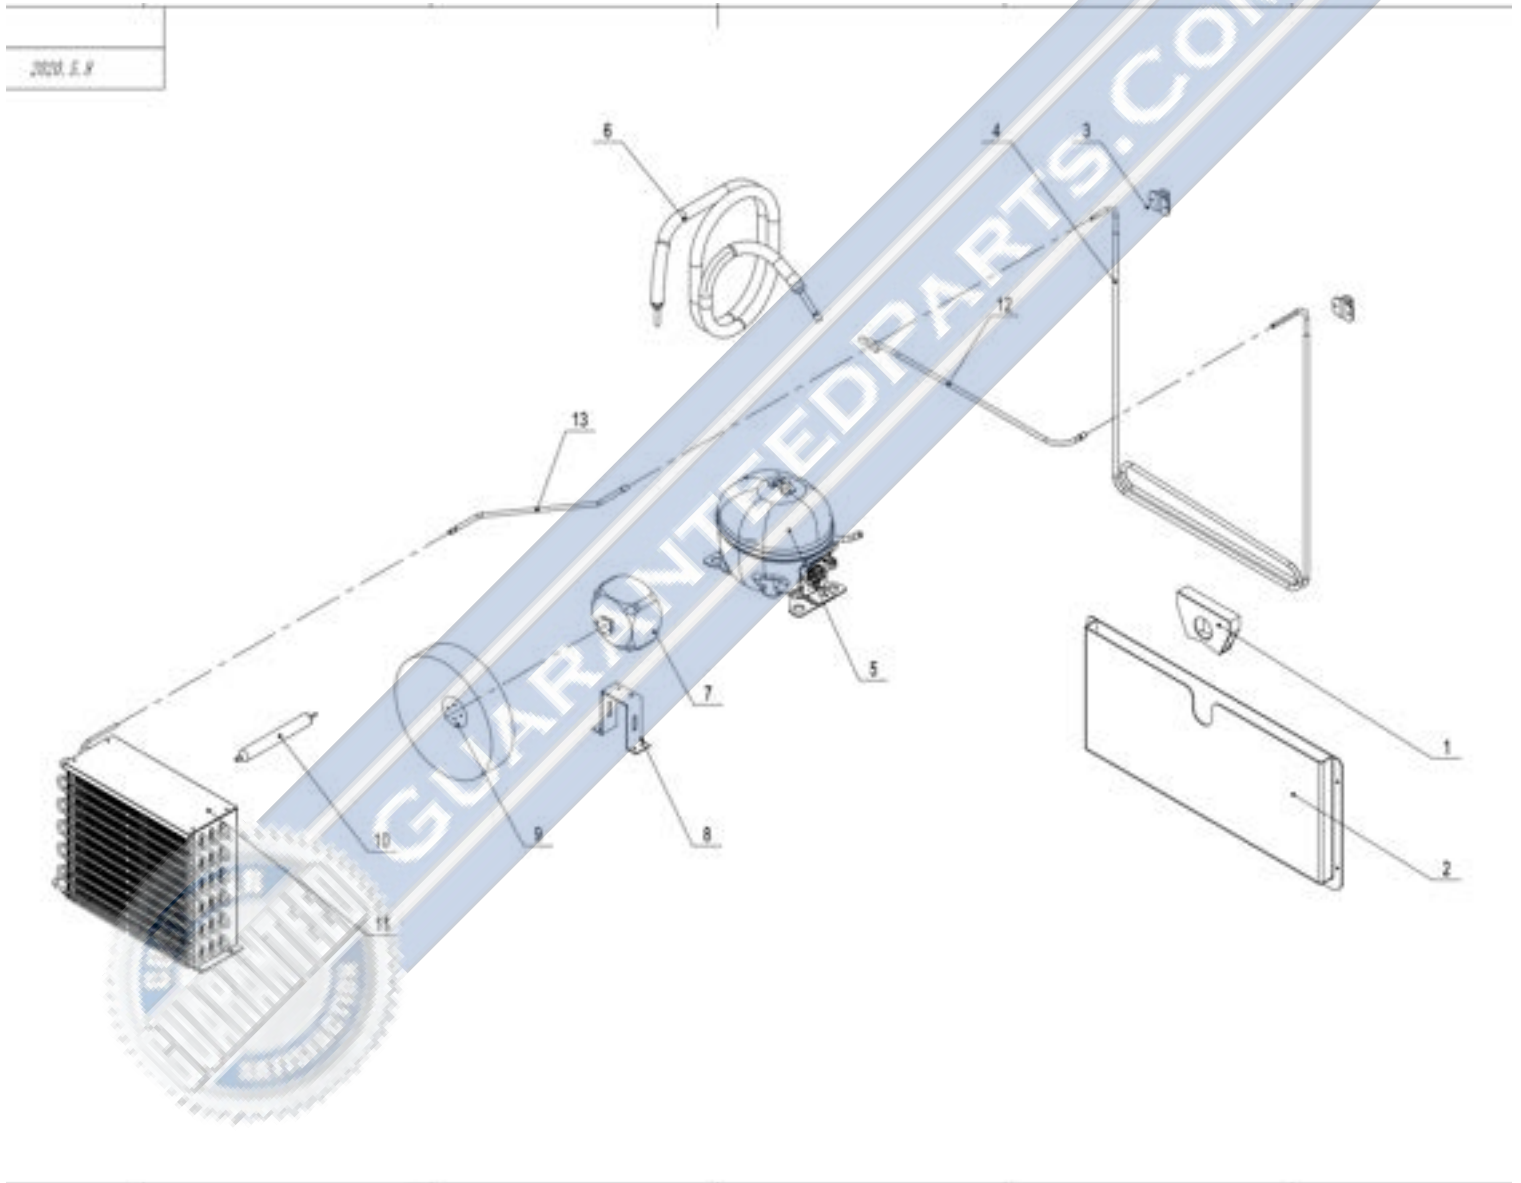

4- Condensing Unit Assembly

Part No.	SKU	Description
1	1759-747	Air Pressure Balance Device
2	1759-746	Back High Pressure Coil Pan
3	1759-804	Rubber Fixing Block R290 C-1F-HC
4	1759-664	High Pressure Coil
5	1759-1746	Compressor Cubigel Nut35Nr1,1.
6	1759-307	Low Pressure Coil Back to Comp
7	1759-688	Condenser Fan
8	1759-497	Condenser Fan Bracket
9	1759-683	Condenser Fan Blade
10	1759-657	Dry Filter
11	1759-652	Condenser
12	1759-666	Connecting Coil From Compressor
13	1759-1839	Connecting Coil to Condenser

GUARANTEED PARTS.COM