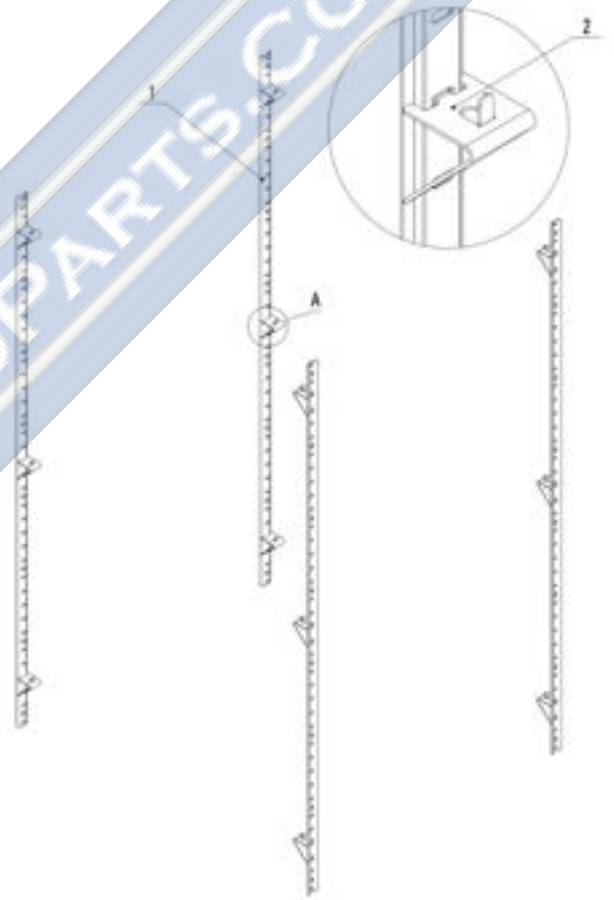

GUARANTEED PARTS.COM

5- Cabinet Assembly

2020.1.18

Part No.	SKU	Description
1	1759-06	Top Side Panel
2	1759-09	Side Panel Frame
3	1759-10	Top Long Fixing Rack
4	1759-766	Top-Bottom Frame Cover
5	1759-767	Left-Right Frame Cover
xxx	1759-660	Cabinet Heater Pipe

6- Water Evaporation Assembly

Part No.	SKU	Description
1	1759-1416	Air Deflector (Located Back Of Unit)
2	1759-1417	Side Fixing Plate For Air Deflector
3	1759-1418	Middle Fixing Plate For Air Deflector
4	1759-1419	Absorbent Paper 24Pcs Per Pack
5	1759-1420	Right Bracket For Absorbent Paper
6	1759-1421	Left Bracket For Absorbent Paper

GUARANTEEDPARTS.COM

7- Shelf Assembly

Part No.	SKU	Description
1	1759-483	Pilaster For Shelf
2	1759-04	Shelf Support Clip
3	1759-380	Shelf