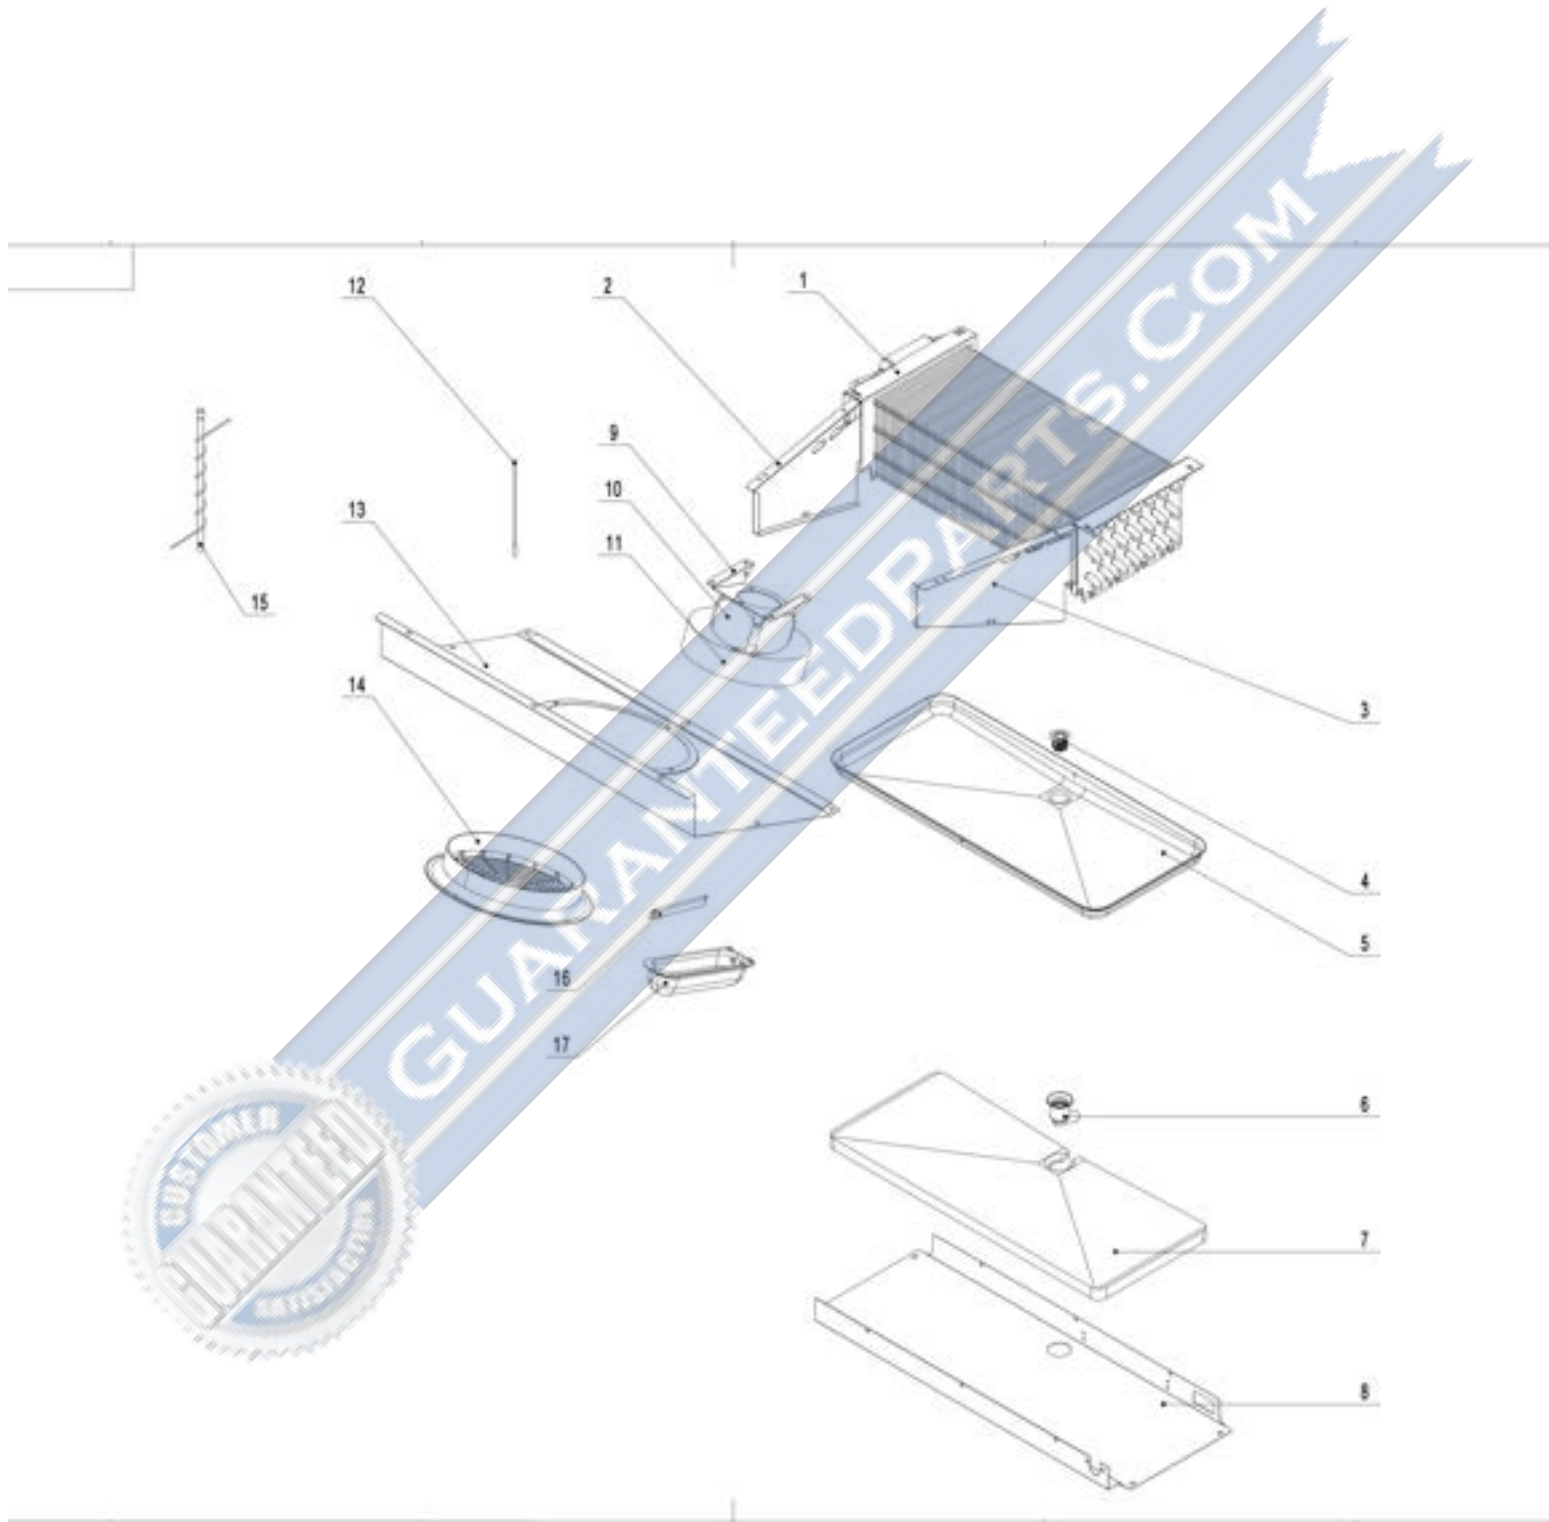

3- Evaporator Assembly

Part No.	SKU	Description
1	1759-646	Evaporator
2	1759-12	Left Air Lane Cover
3	1759-13	Right Air Lane Cover
4	1759-757	Drain Hose Connector A
4	1759-706	Drain Hose Heater
5	1759-758	Drain Hose Connector B
6	1759-11	Drain Pan
7	1759-845	Drain Pan Foam
7	1759-707	Drain Pan Heater
8	1759-2252	Drain Pan Cover C-1R-HC
9	1759-15	Evap Fan Bracket
10	1759-686	Evap Fan Motor
11	1759-681	Evap Fan Blade
13	1759-2253	Evaporator Front Cover
14	1759-748	Evap Fan Motor Cover
14	1759-697	Room Sensor Probe
15	1759-291	Suction Pipe (B) C-1R
16	1759-701	Lamp
17	1759-759	Lamp Cover
19	1759-1845	Defrost Pipe
xxx	1759-910	Defrost Sensor Probe