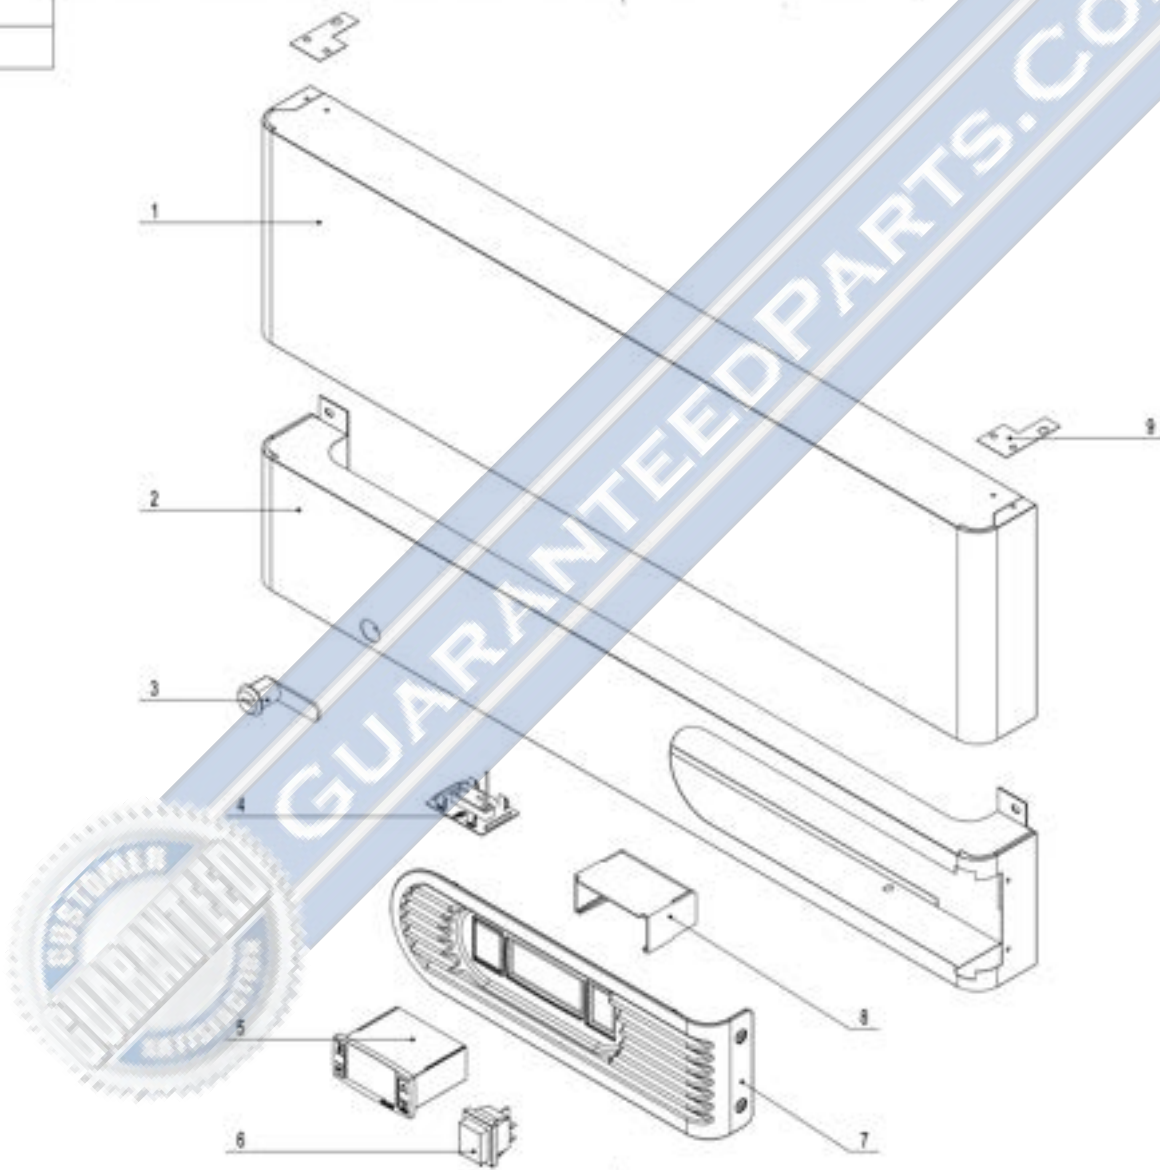

GUARANTEEDPARTS.COM

1- Door Assembly

2020.5.7

Part No.	SKU	Description
1	1759-826	Right-Top Hinge
2	1759-874	SS Screw M5x12
3	1759-754	Door Shaft Sleeve-Top
4	1759-1481	Door
5	1759-823	Door Brake
6	1759-755	Door Shaft Sleeve-Bottom
7	1759-735	Door Gasket
11	1759-838	Door Spring Bar
12	1759-829	Door Brake-Bottom
13	1759-1161	SS Screw M6X8
14	1759-826	Right-Top Hinge

GUARANTEEDPARTS.COM

2- Motor Cover Assembly- Version 1

2020. 1. 17

Part No.	SKU	Description
1	1759-543	Front Top Panel
3	1759-813	Locker
4	1759-703	Door Switch
5	1759-1730	Digital Controller
6	1759-693	Power Switch
7	1759-692	Controller Cover Plate
8	1759-694	Controller Cover
9	1759-463	Fastener For Top Panel
NS1	1759-691	Digital Controller (Not In Diagram)

GUARANTEEDPARTS.COM

2- Motor Cover Assembly- Version 2

2020.5.7

Part No.	SKU	Description
1	1759-08	Front Top Panel-Top
2	1759-1516	Front Top Panel-Bottom New Design
3	1759-813	Locker
4	1759-2228	Gate Magnetic Switch C-10RM
5	1759-1666	Digital Controller-Frz R290 Carel
6	1759-705	Power Switch
7	1759-1472	Controller Panel Migali New Design
8	1759-694	Controller Cover
9	1759-463	Fastener For Top Panel