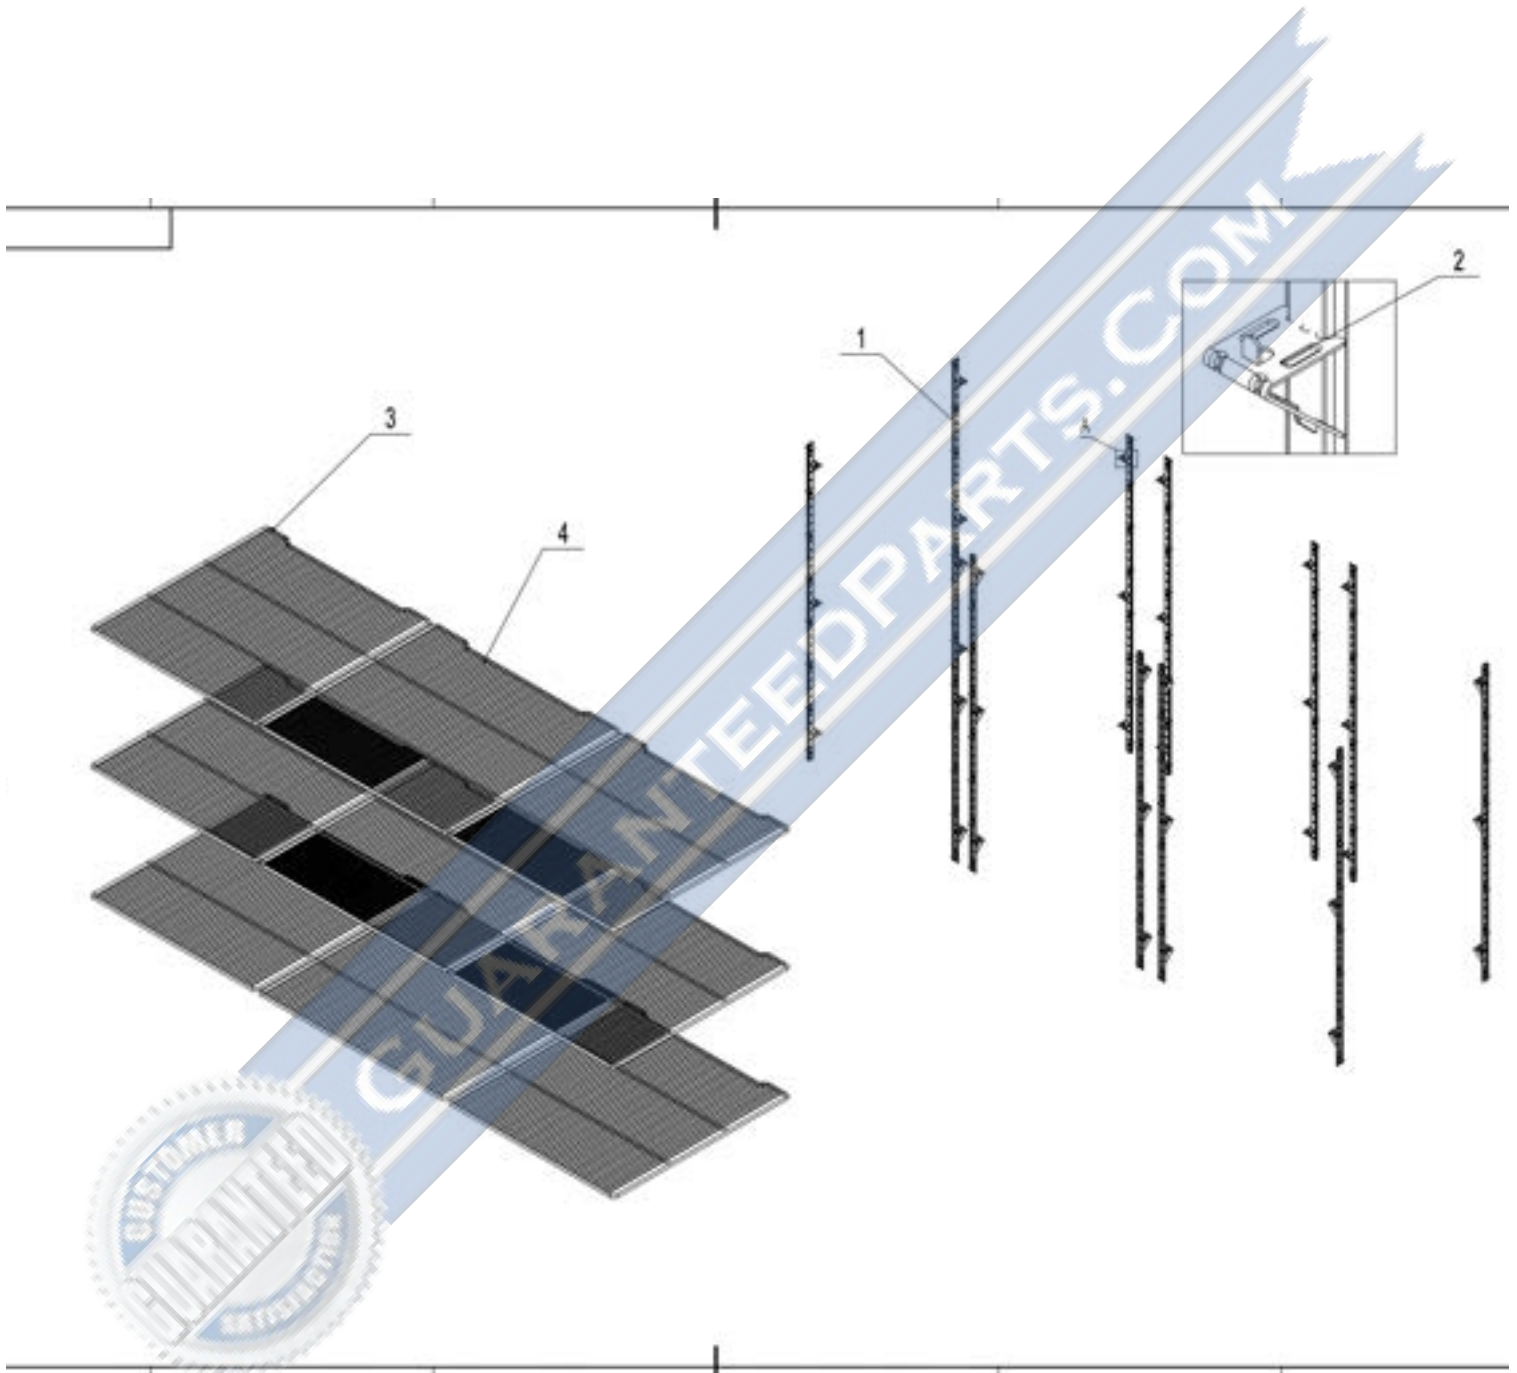

6- Shelf Assembly

Part No.	SKU	Description
1	1759-483	Pilaster For Shelf
2	1759-04	Shelf Support Clip
3	1759-1071	Shelf
4	1759-1070	Shelf (Mid)

GUARANTEEDPARTS.COM