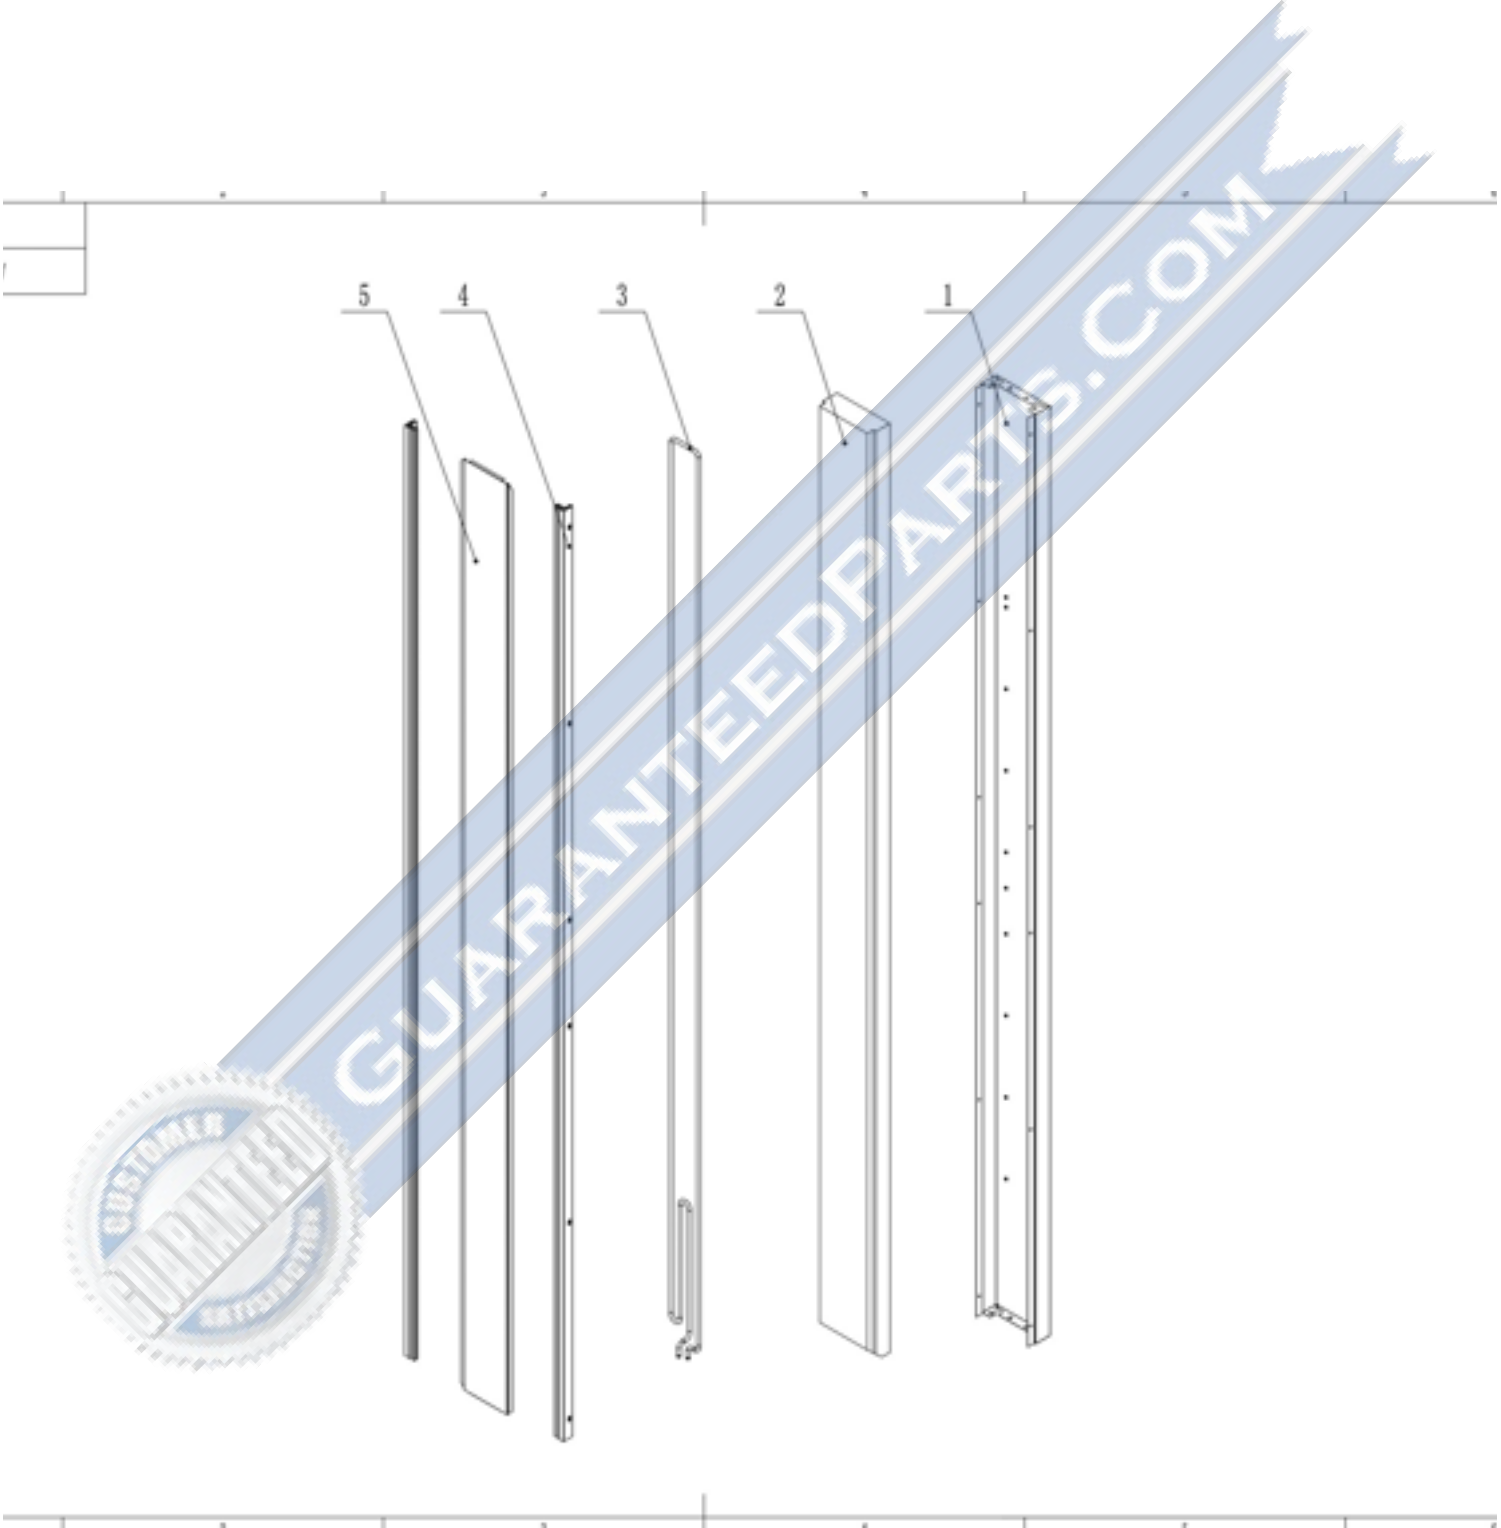

5- Mullion Assembly

Part No.	SKU	Description
1	1759-2232	Mullion Back Cover
2	1759-805	Mullion Foam
3	1759-709	Mullion Heater
4	1759-791	Mullion Plastic Connector
5	1759-2233	Mullion Front Cover

GUARANTEEDPARTS.COM