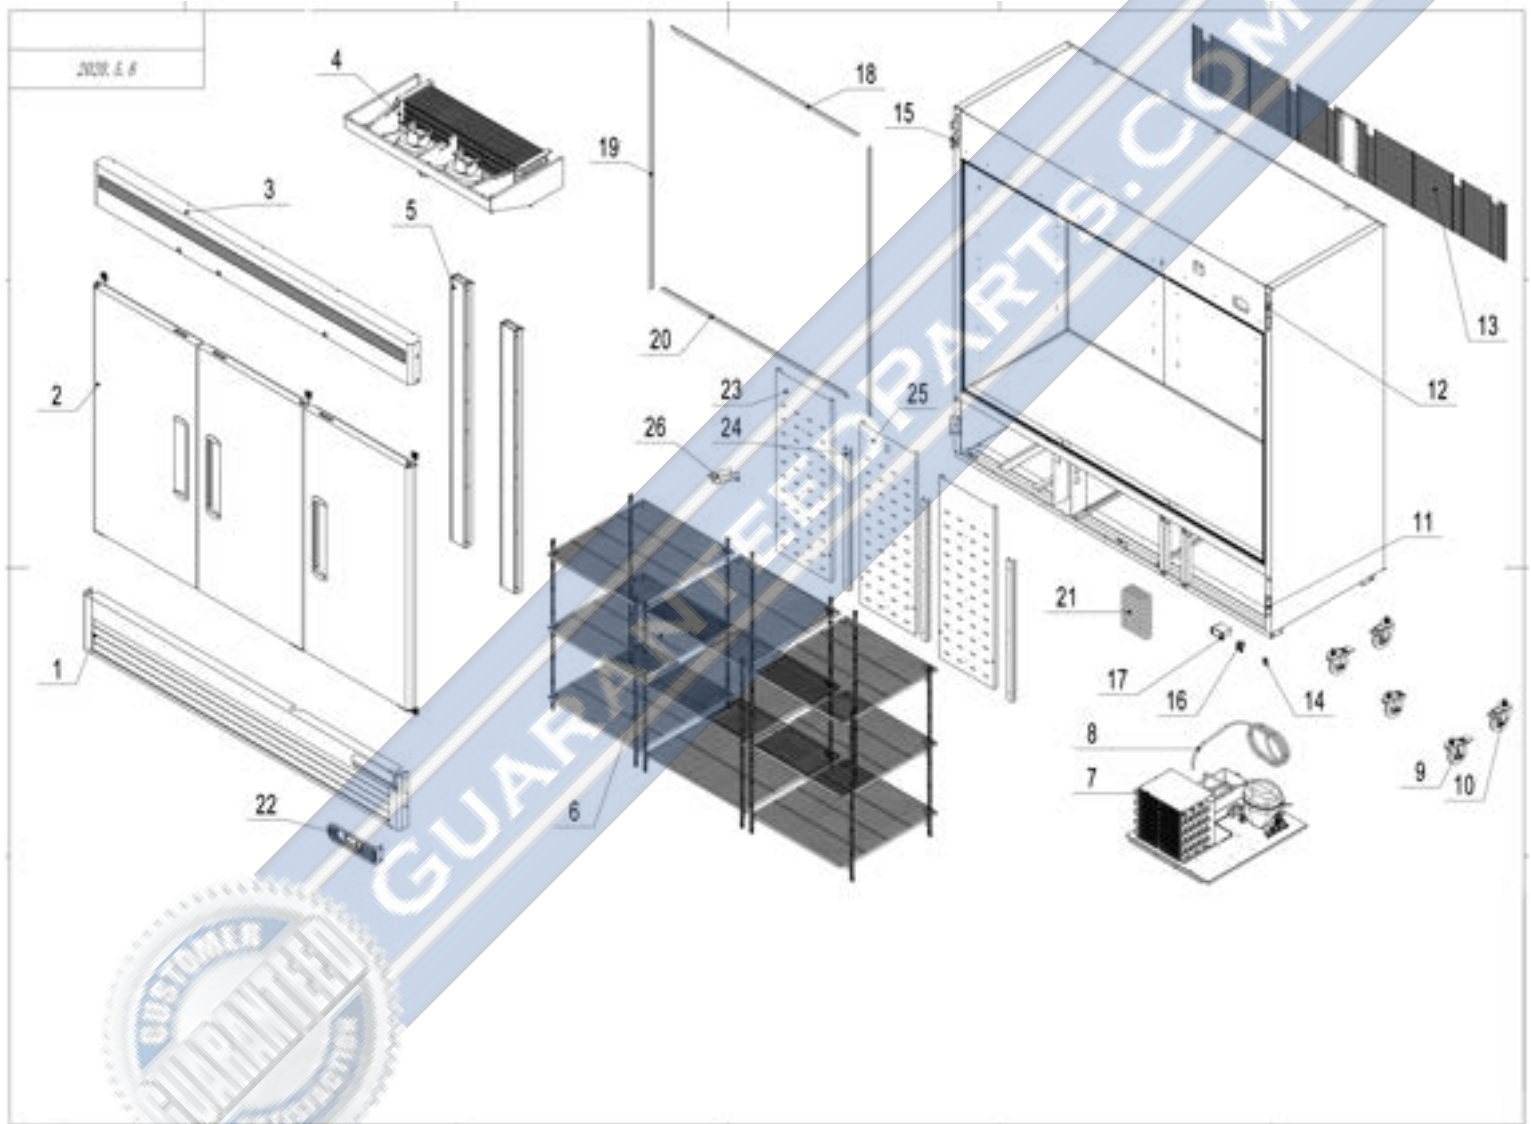

## C-3RB-HC

Part No.	SKU	Description
1	1759-1502	Bottom Panel Assembly With Migali New Design Bezel
8	1759-343	Low Pressure Coil Back to Comp
9	1759-1243	Do Not Use Caster 4" Wheel With Brake
10	1759-945	4" Castor Without Brake
11	1759-534	Fastener For Bottom Panel
12	1759-1923	Right-Top Fastener For Top Panel
13	1759-1151	Rear Protect Barrier
14	1759-1670	Led Controller C-1R-HC
15	1759-1922	Left-Top Fastener For Top Panel
16	1759-705	Power Switch
17	1759-1667	Digital Controller Carel Pzyds
18	1759-1885	Top Frame Cover
19	1759-774	Left-Right Frame Cover
21	1759-710	LED Power
22	1759-1472	Controller Panel Migali New Design
23	1759-454	Back Wind Deflector
24	1759-435	Back Wind Deflector Stents
26	1759-749	A Drain Protection
xxx	1759-1672	Back Wind Deflector / Back Wind Deflection Stent
xxx	1759-1924	Switch Plug
N/A	1759-1469	Bottom Frame Cover