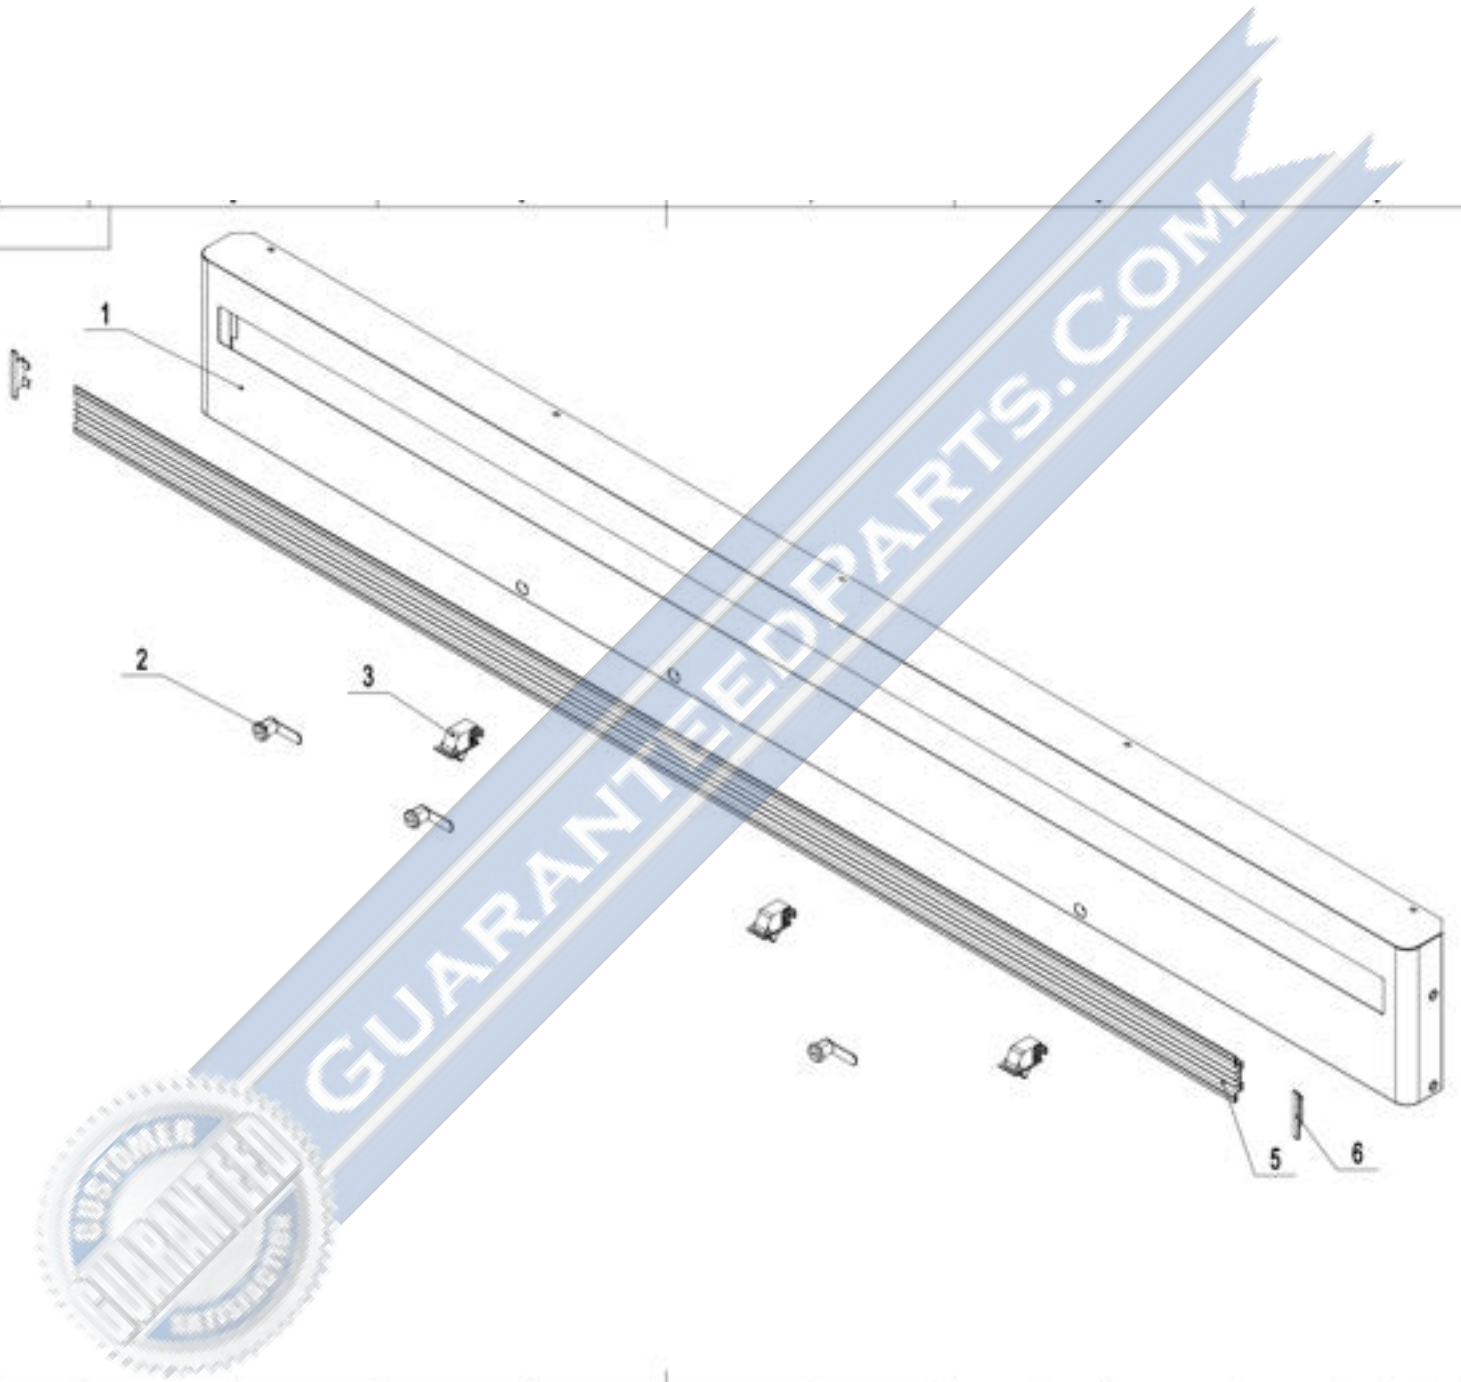

3- Motor Cover Assembly- Version 1

Part No.	SKU	Description
1	1759-479	Front Top Panel-Top
2	1759-1554	Front Top Panel-Bottom
2	1759-813	Locker
3	1759-703	Door Switch
5	1759-1730	Digital Controller
6	1759-694	Controller Cover
7	1759-705	Power Switch
8	1759-463	Fastener For Top Panel
9	1759-1472	Controller Panel Migali New Design

GUARANTEEDPARTS.COM