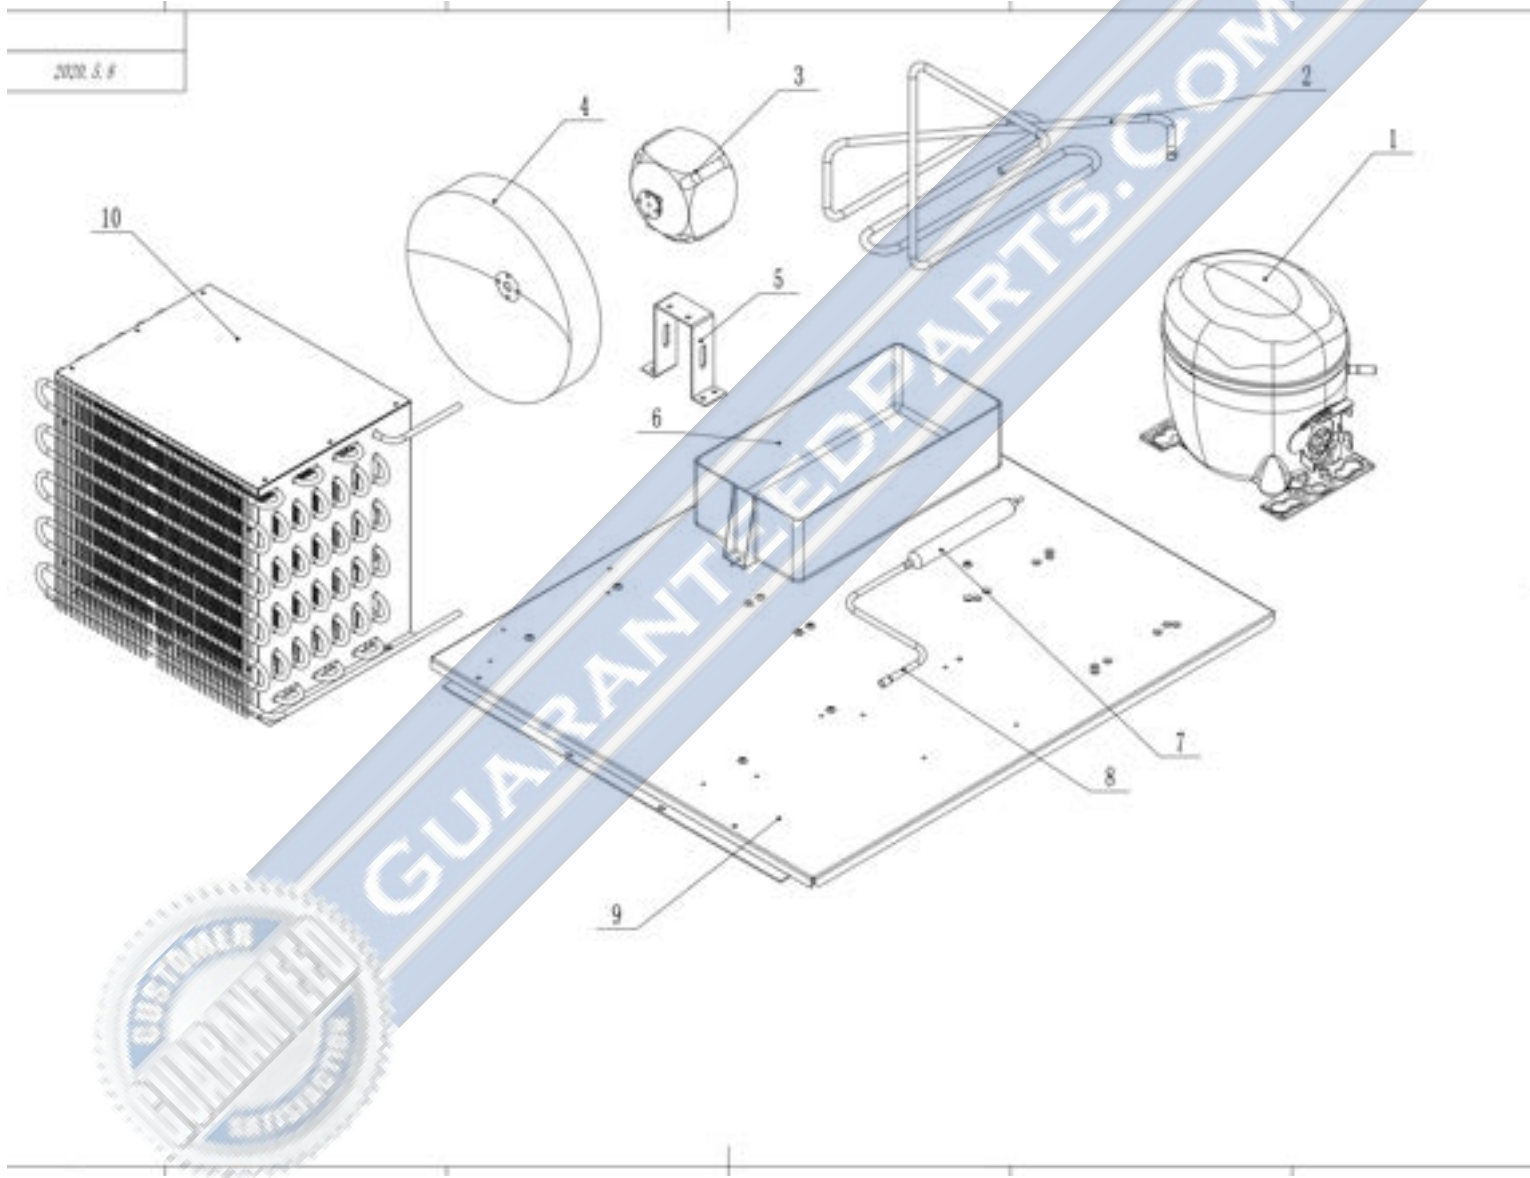

7- Condensing Unit Assembly

Part No.	SKU	Description
1	1759-1748	Compressor R290/115V
2	1759-1907	High Pressure Coil
3	1759-687	Condenser Fan Motor
4	1759-683	Condenser Fan Blade
5	1759-497	Condenser Fan Bracket
6	1759-792	Plastic Drain Pan
7	1759-657	Dry Filter
9	1759-1950	Compressor Board
10	1759-1244	Condenser

GUARANTEEDPARTS.COM