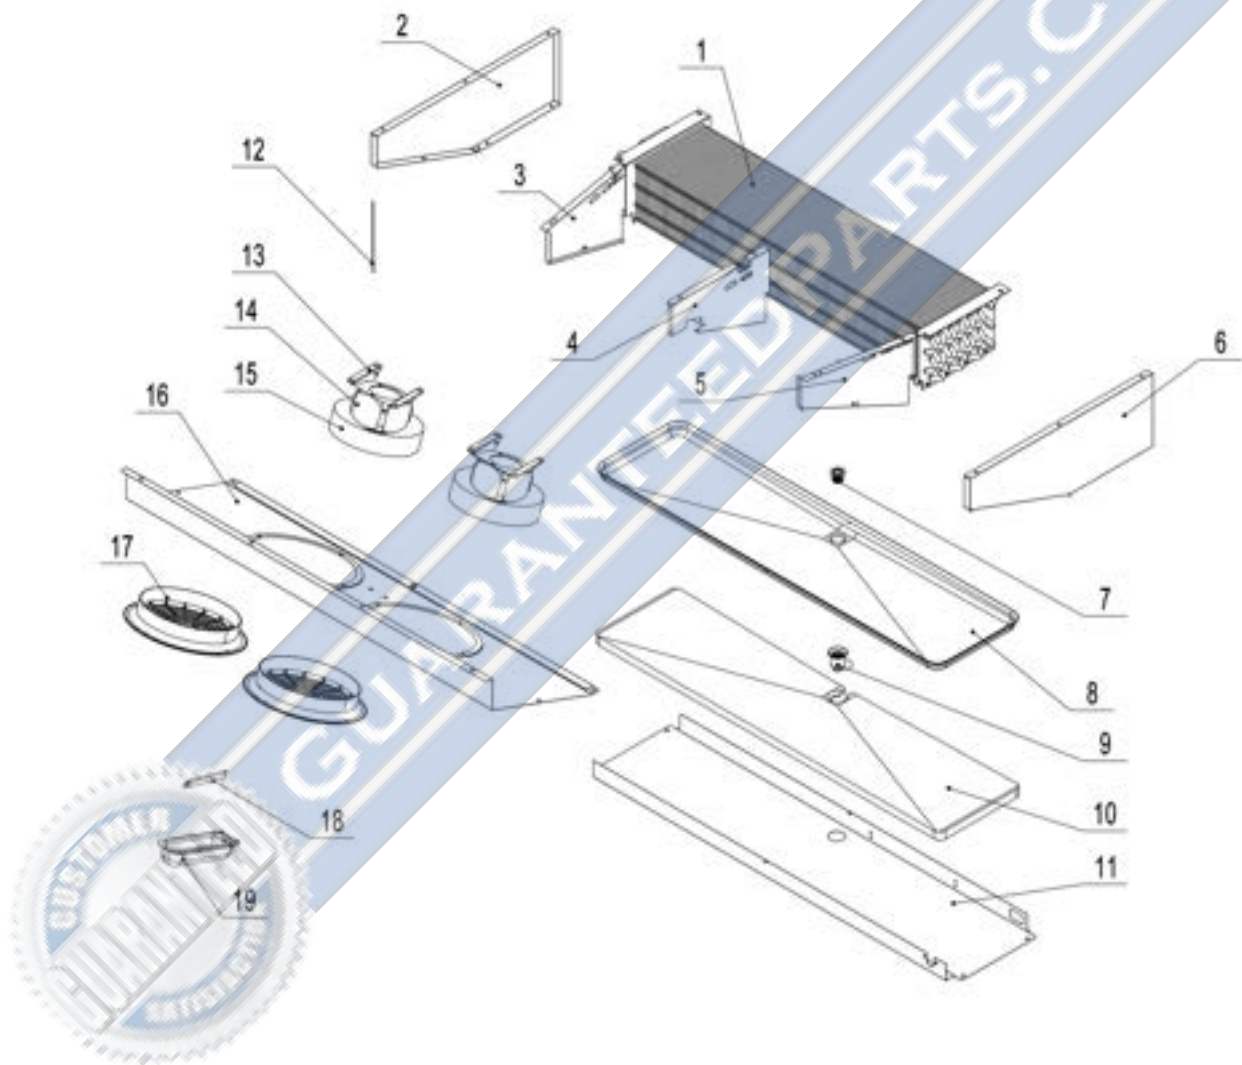

4- Evaporator Assembly

RM 5.8

Part No.	SKU	Description
1	1759-642	Evaporator
2	1759-460	Evap Left Cover
3	1759-12	Left Air Lane Cover
4	1759-459	Middle Air Lane Cover
5	1759-13	Right Air Lane Cover
6	1759-461	Evap Right Cover
7	1759-758	Drain Hose Connector B
8	1759-482	Drain Pan R90 C-3R-HC, C-3Rg-
9	1759-757	Drain Hose Connector A
10	1759-847	Drain Pan Foam
11	1759-477	Drain Pan Cover
12	1759-697	Room Sensor Probe
13	1759-15	Evap Fan Bracket
14	1759-686	Evap Fan Motor
15	1759-681	Evap Fan Blade
17	1759-748	Evap Fan Motor Cover
18	1759-701	Lamp
19	1759-759	Lamp Cover
N/A	1759-476	Evap Front Cover

GUARANTEED PARTS.COM