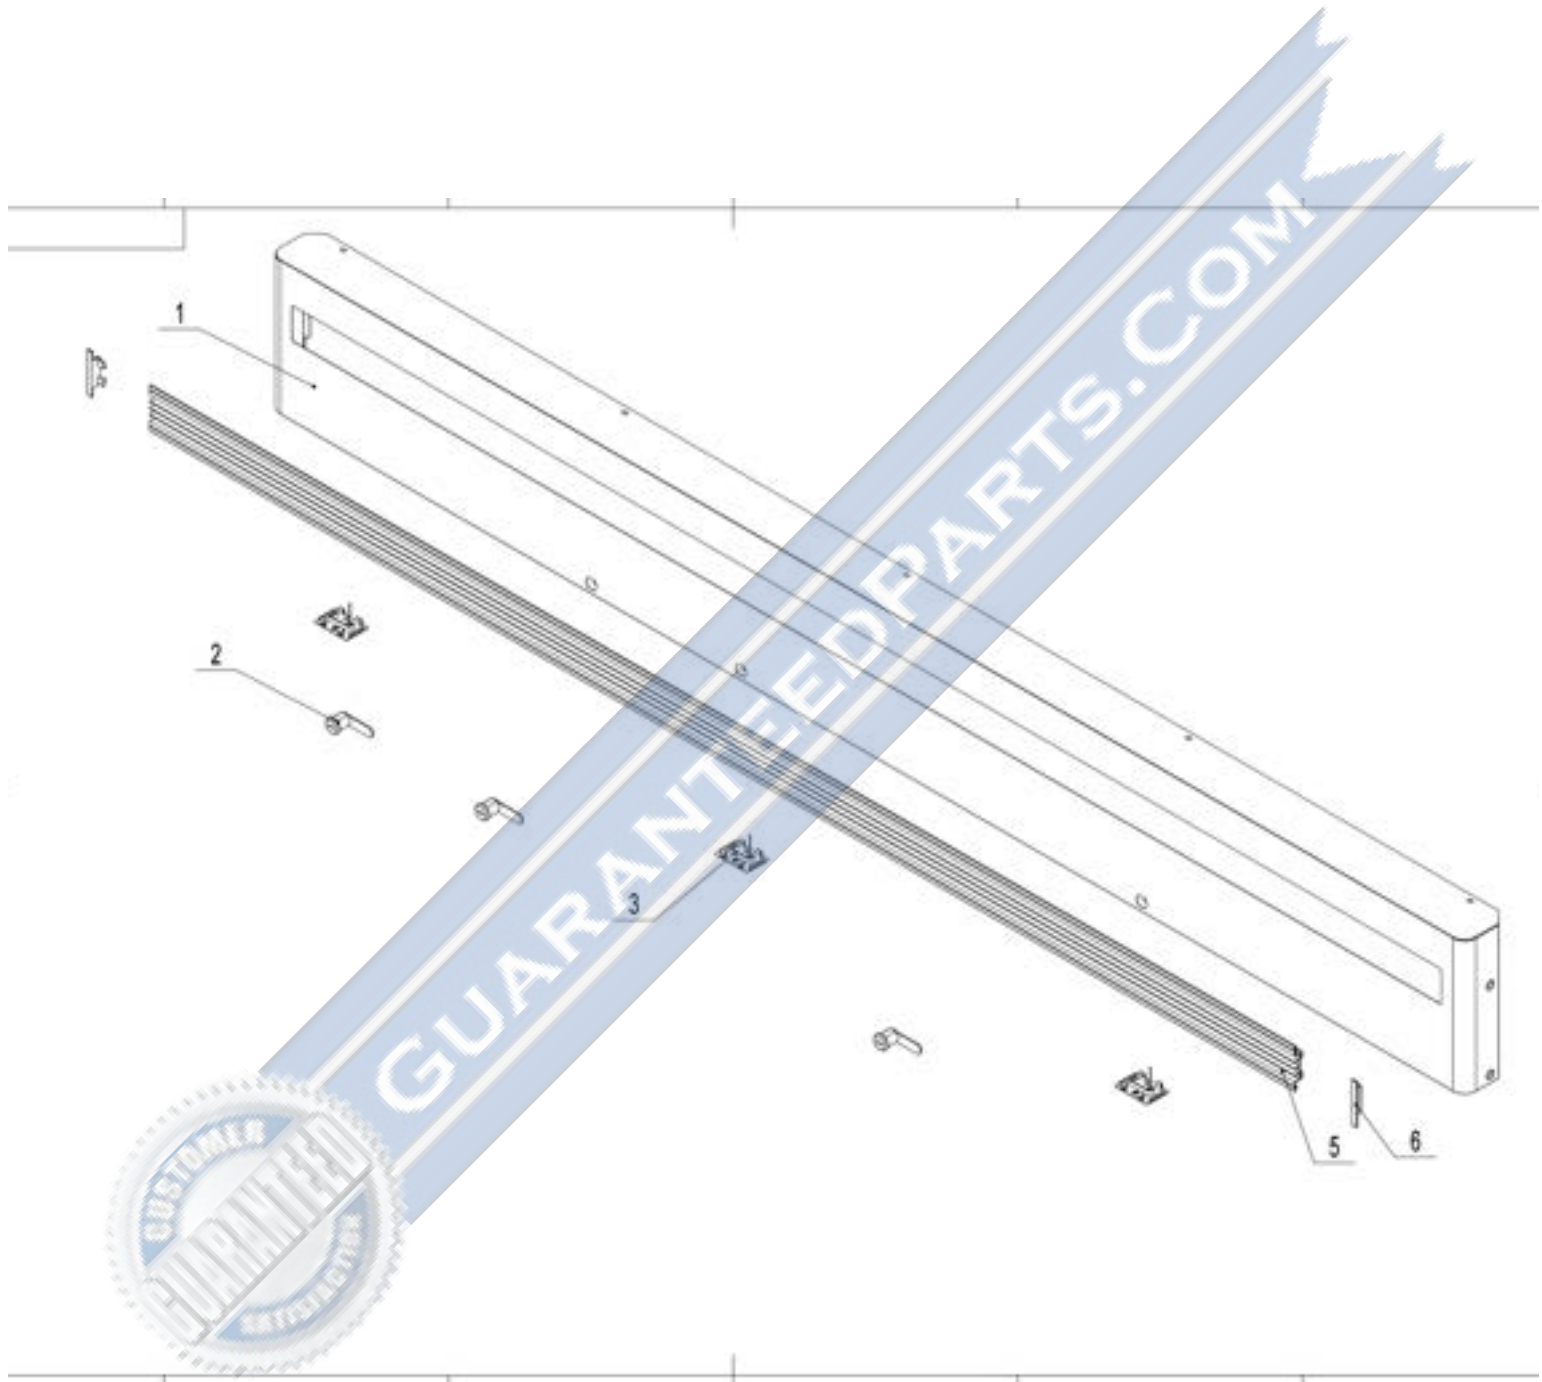

3- Motor Cover Assembly- Version 2

Part No.	SKU	Description
1	1759-479	Front Top Panel-Top
2	1759-1518	Front Top Panel-Bottom New Design
2	1759-813	Locker
3	1759-1474	Gate Magnetic Switch C-2RB-HC
5	1759-1667	Digital Controller Carel Pzyds
6	1759-1472	Controller Panel Migali New Design
7	1759-694	Controller Cover
8	1759-705	Power Switch
9	1759-463	Fastener For Top Panel

GUARANTEEDPARTS.COM