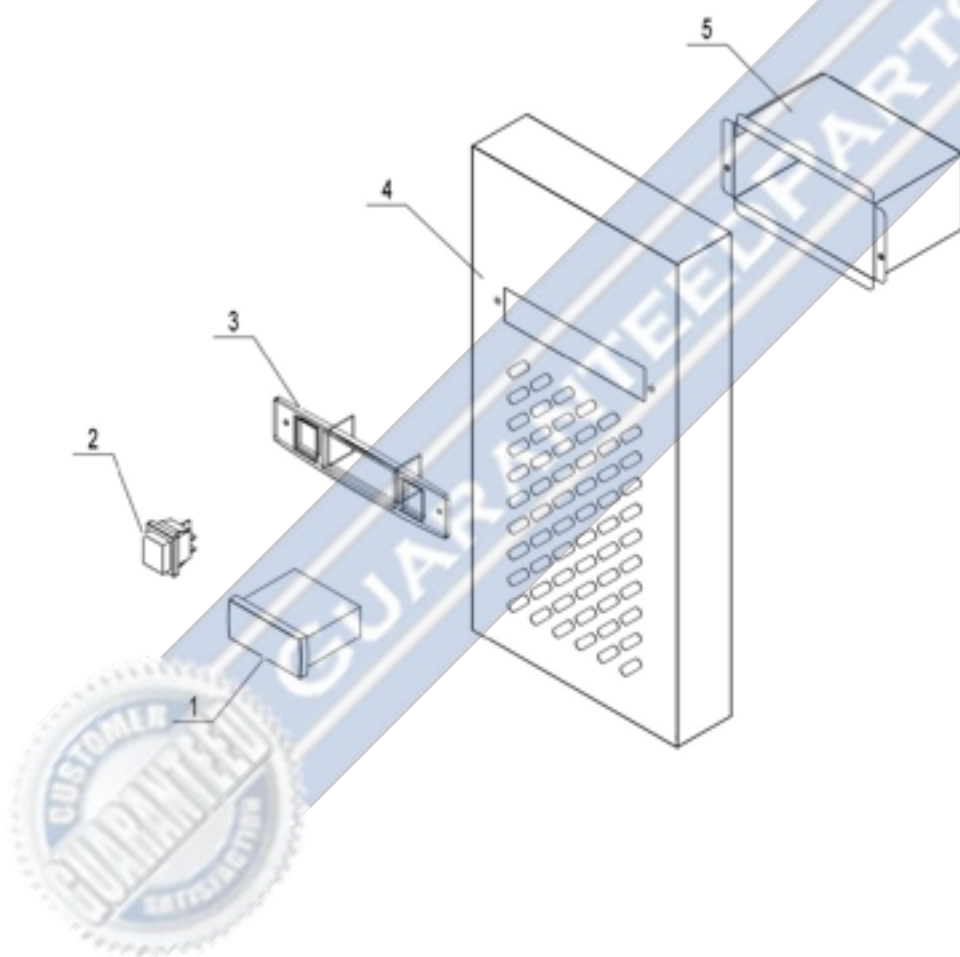

C- MOTOR COVER ASSEMBLY

- Version 1

Part No.	SKU	Description
1	1759-1667	Digital Controller Carel Pzyds
2	1759-693	Power Switch
3	1759-1764	Cover For DiSPlaycontrol(Smoke
4	1759-1763	Front Control Panel C-CB48-HC
5	1759-1780	Temperature Controller Protect

GUARANTEEDPARTS.COM