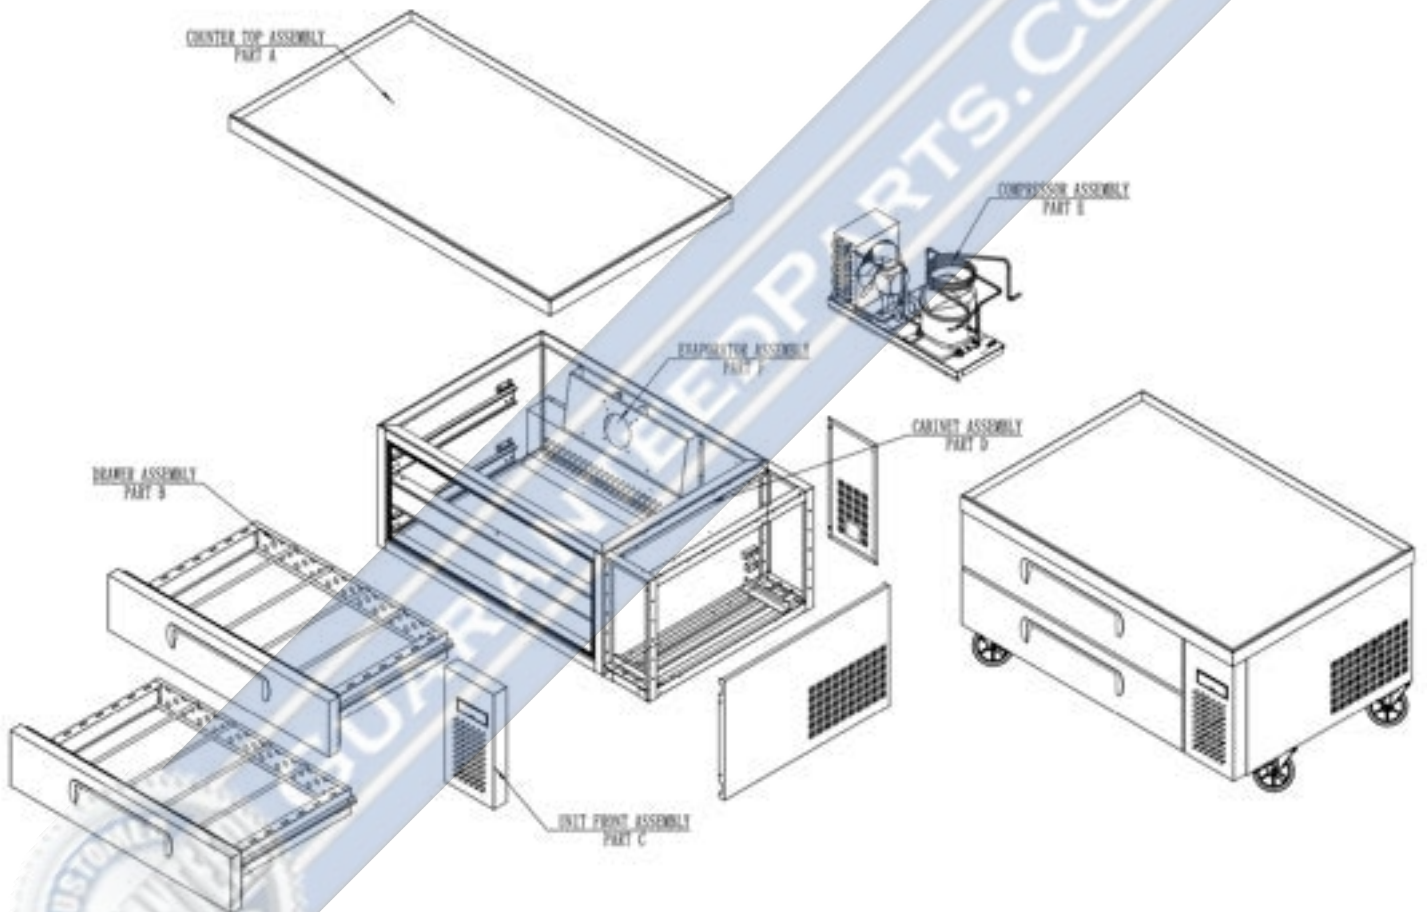

# A- Counter Top Assembly

Part No.	SKU	Description
1	1759-2024	Counter Top Body