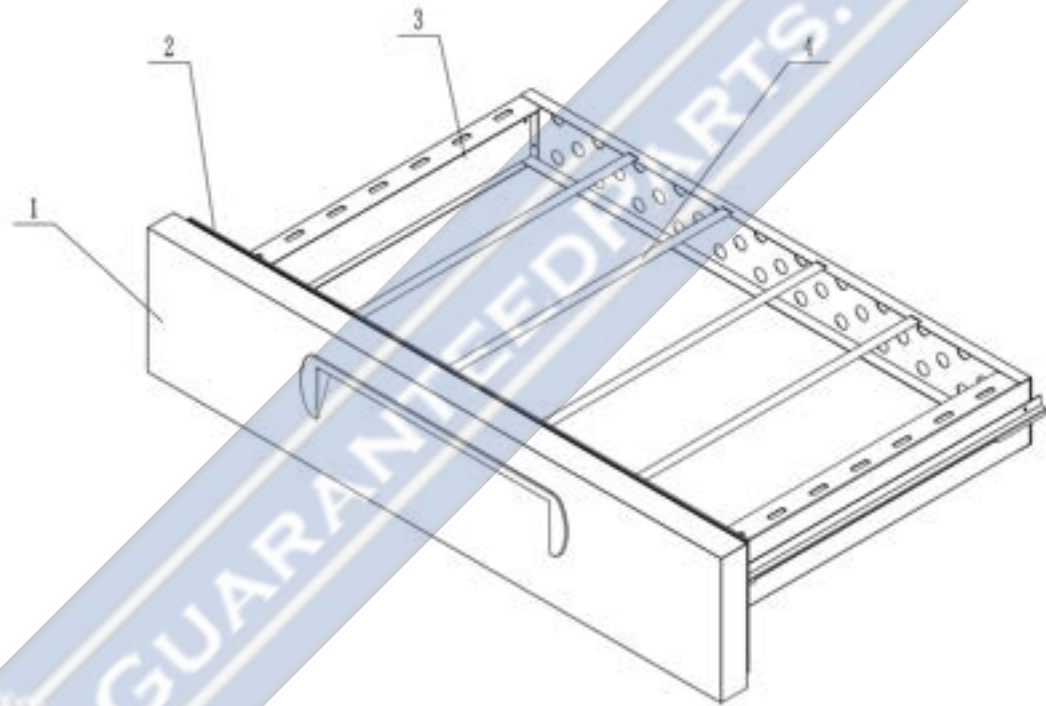

B- Drawer Assembly

GUARANTEED PARTS.COM

Part No.	SKU	Description
1	1759-1998	Drawer With Handle C-CB36-HC
2	1759-1999	Door Gasket C-CB36-HC
3	1759-2000	Drawer Frame Asembly C-CB36-HC
4	1759-965	Pan Guide