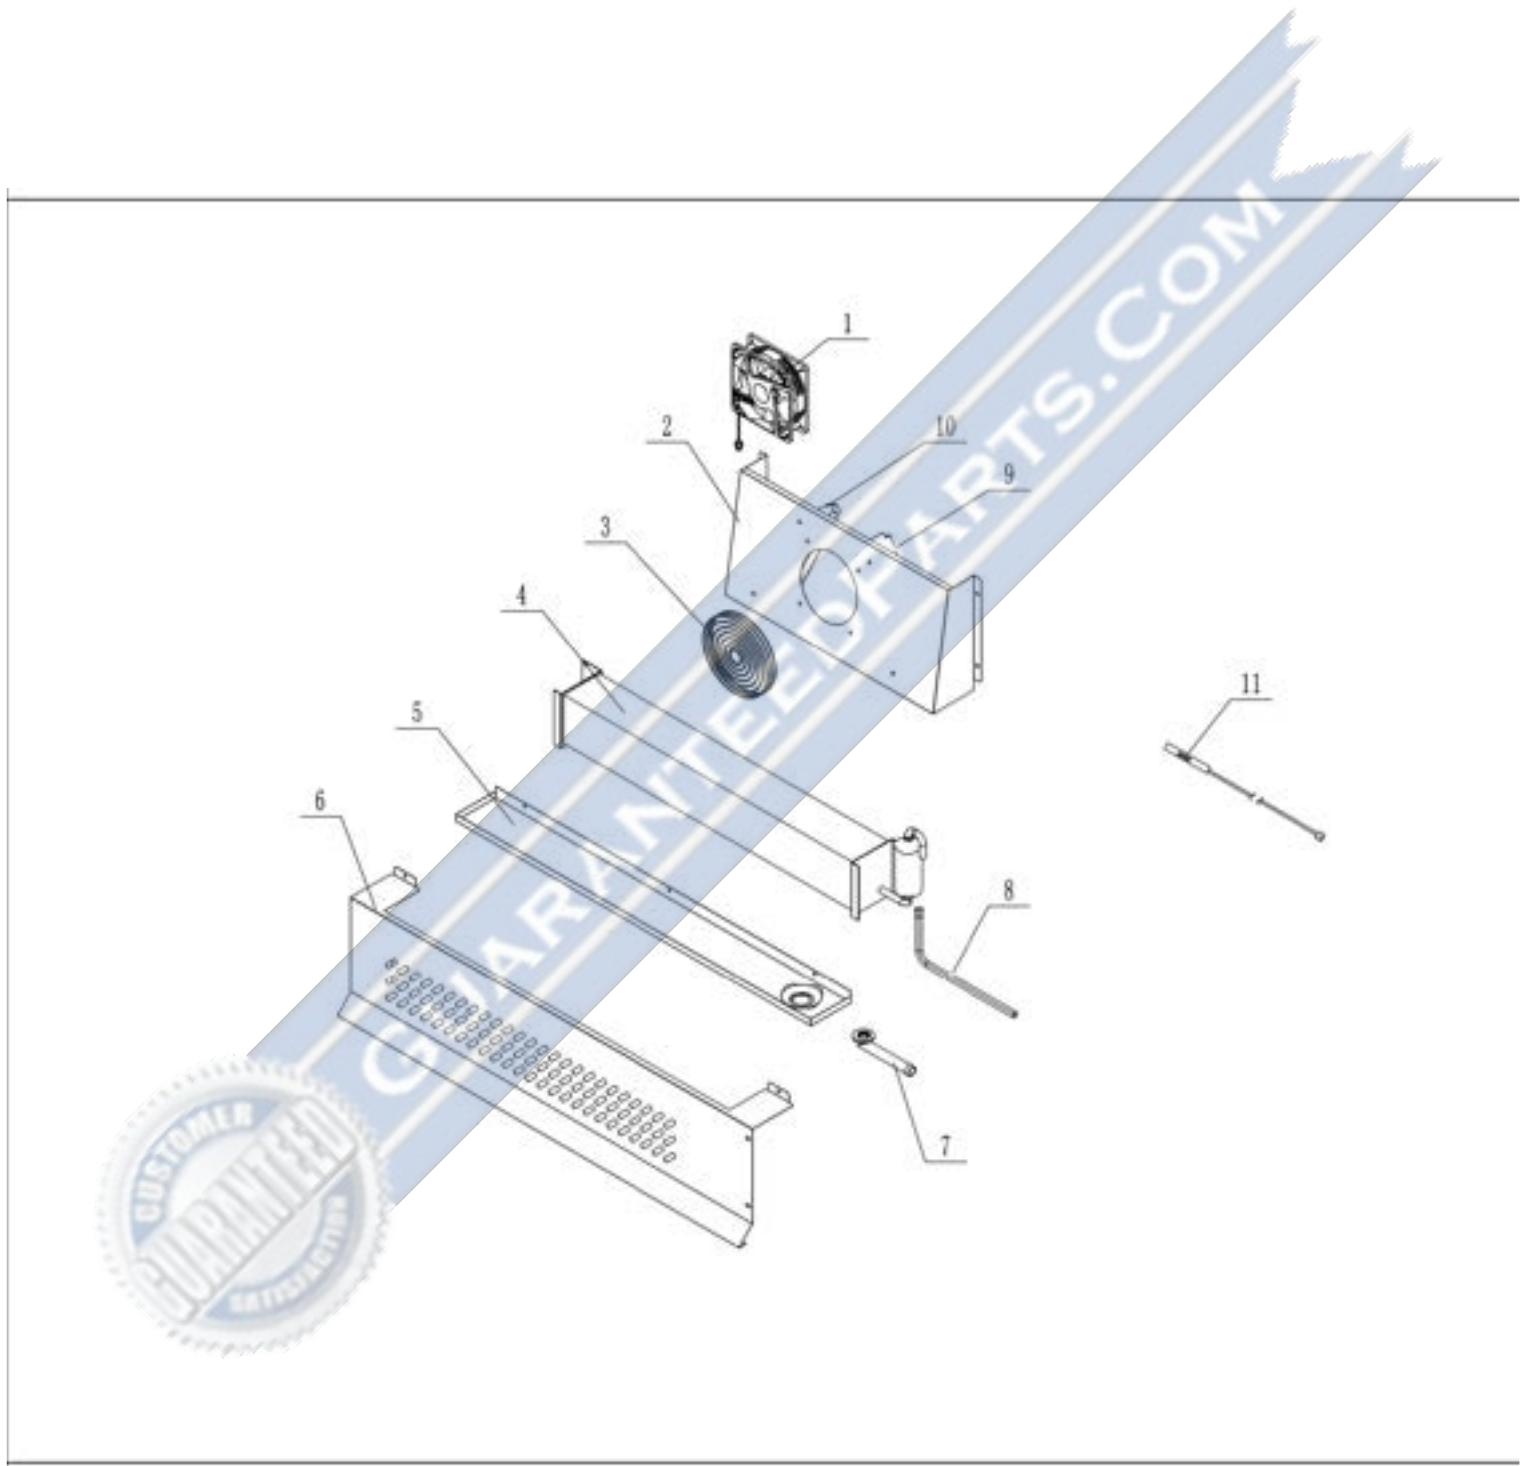

F- Evaporator Assembly

Part No.	SKU	Description
1	1759-2031	Evaporator Motor
2	1759-2032	Cover For Evap Motor
3	1759-835	Protect Grid For Evap Motor
4	1759-2033	Evaporator
5	1759-980	Evaporator Drain Pan
6	1759-2034	Cover For Evaporator
7	1759-970	Evap Drain Pipe
8	1759-2035	Suction Tube With Capillary
9	1759-1455	Evap Air Guide (R)
10	1759-1454	Evap Air Guide (L)
11	1759-695	Room Sensor Probe

GUARANTEEDPARTS.COM