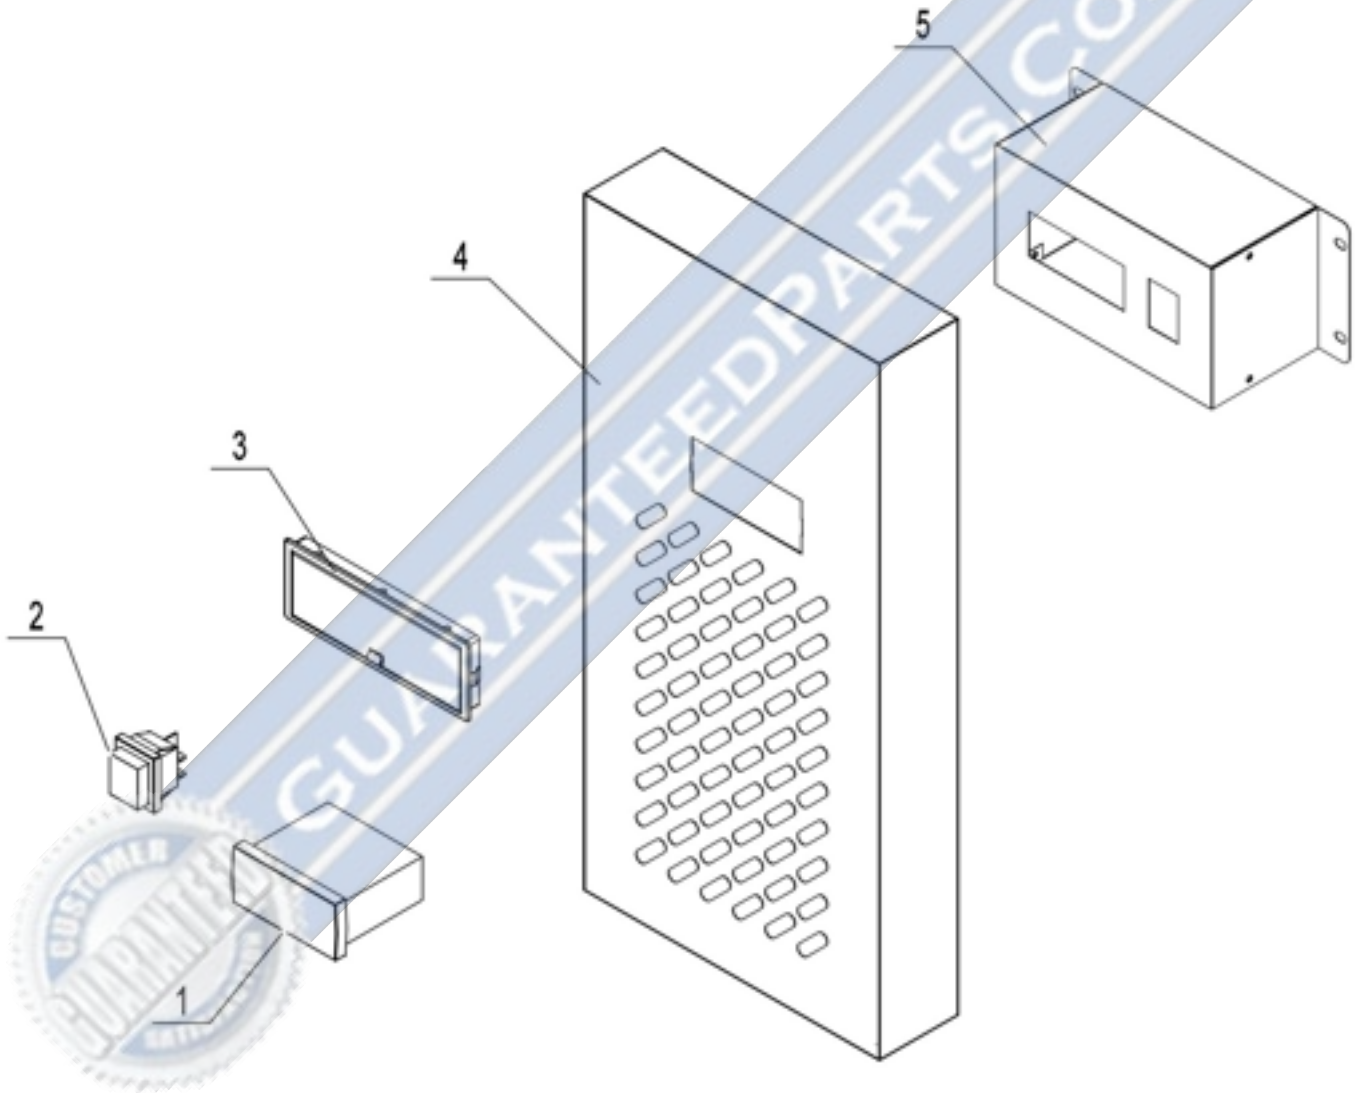

C- MOTOR COVER ASSEMBLY

- Version 2

Part No.	SKU	Description
1	1759-1667	Digital Controller Carel Pzyds
2	1759-693	Power Switch
3	1759-692	Controller Cover Plate
4	1759-2037	Machine Room Front Cover
5	1759-2038	Controller Protect Box