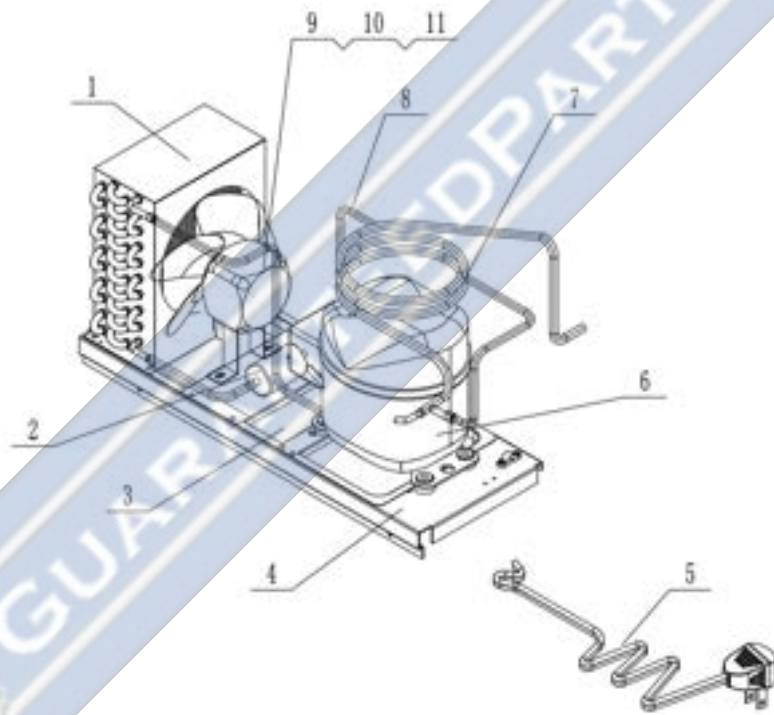

E- Condensing Unit Assembly

GUARANTEED PARTS.COM

Part No.	SKU	Description
1	1759-1390	Condenser
2	1759-2029	Dryer Filter
3	1759-1881	Bottom Evap-Water Pan
4	1759-2030	Board For Comp Assembly
5	1759-702	Power Cord
6	1759-1746	Compressor Cubigel Nut35Nr1,1.
7	1759-984	Suction Tube B with Capillary
8	1759-1888	Coil-Pipe Radiator
9	1759-687	Condenser Fan Motor
10	1759-681	Evap Fan Blade
11	1759-836	Bracket For Condenser Motor

GUARANTEEDPARTS.COM