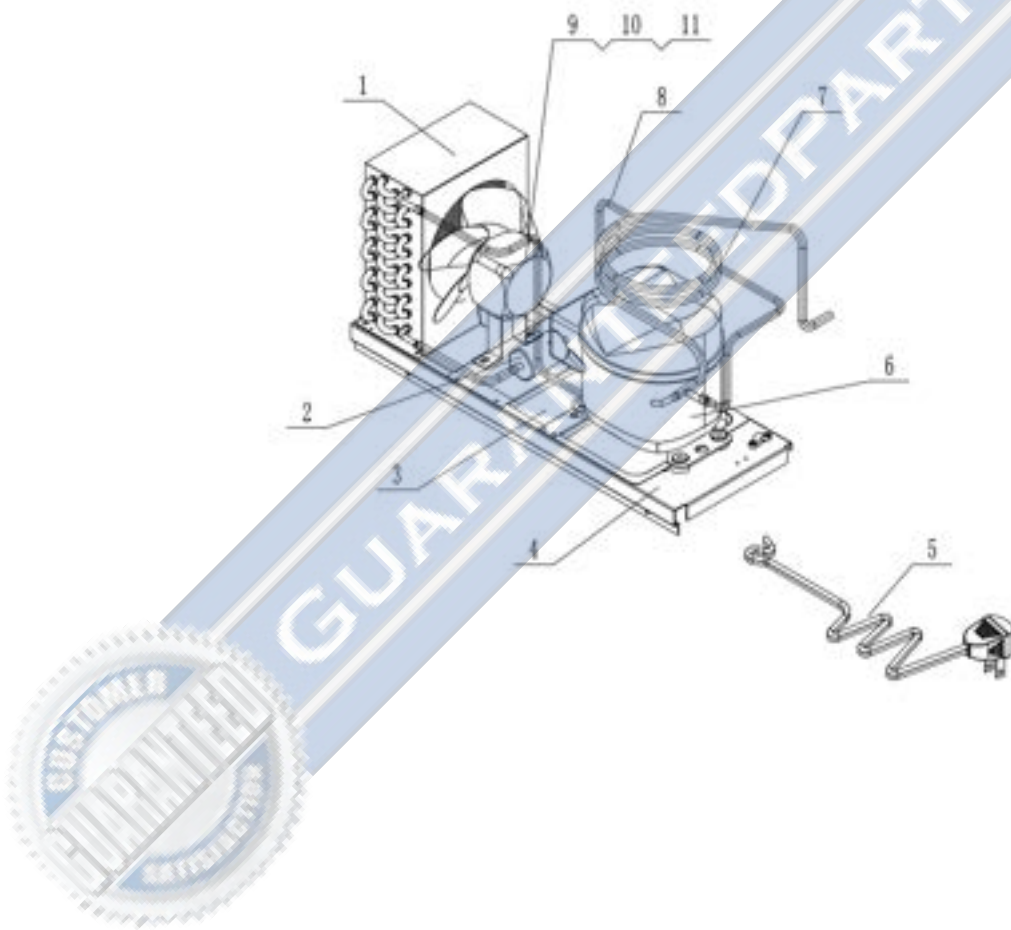

E- Condensing Unit Assembly

Part No.	SKU	Description
1	1759-1390	Condenser
2	1759-2029	Dryer Filter
3	1759-1881	Bottom Evap-Water Pan
4	1759-2030	Board For Comp Assembly
5	1759-702	Power Cord
6	1759-1746	Compressor Cubigel Nut35Nr1,1.
7	1759-984	Suction Tube B with Capillary
8	1759-1888	Coil-Pipe Radiator
9	1759-687	Condenser Fan Motor
10	1759-681	Evap Fan Blade
11	1759-836	Bracket For Condenser Motor

GUARANTEEDPARTS.COM