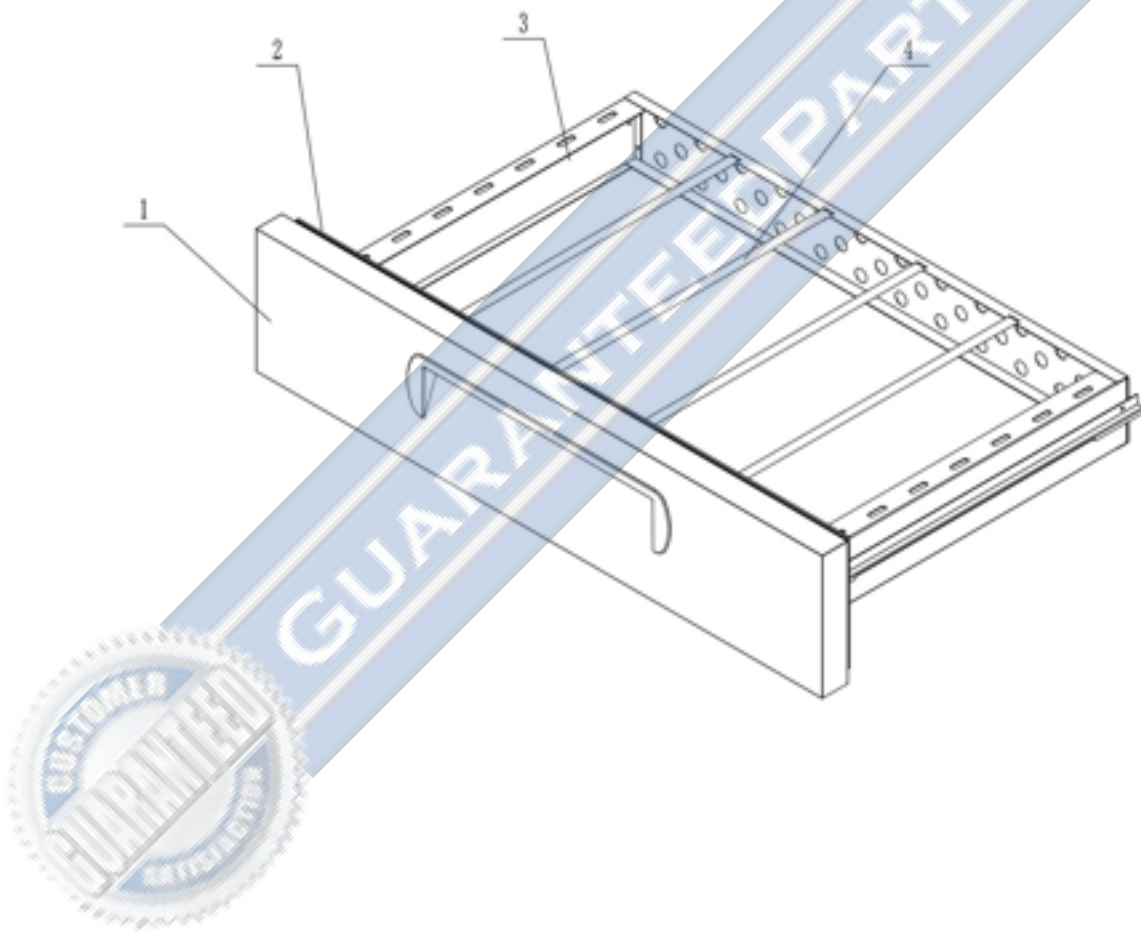

B- Drawer Assembly

Part No.	SKU	Description
1	1759-2036	Drawer Assembly
2	1759-991	Door Gasket
3	1759-967	Drawer
4	1759-965	Pan Guide