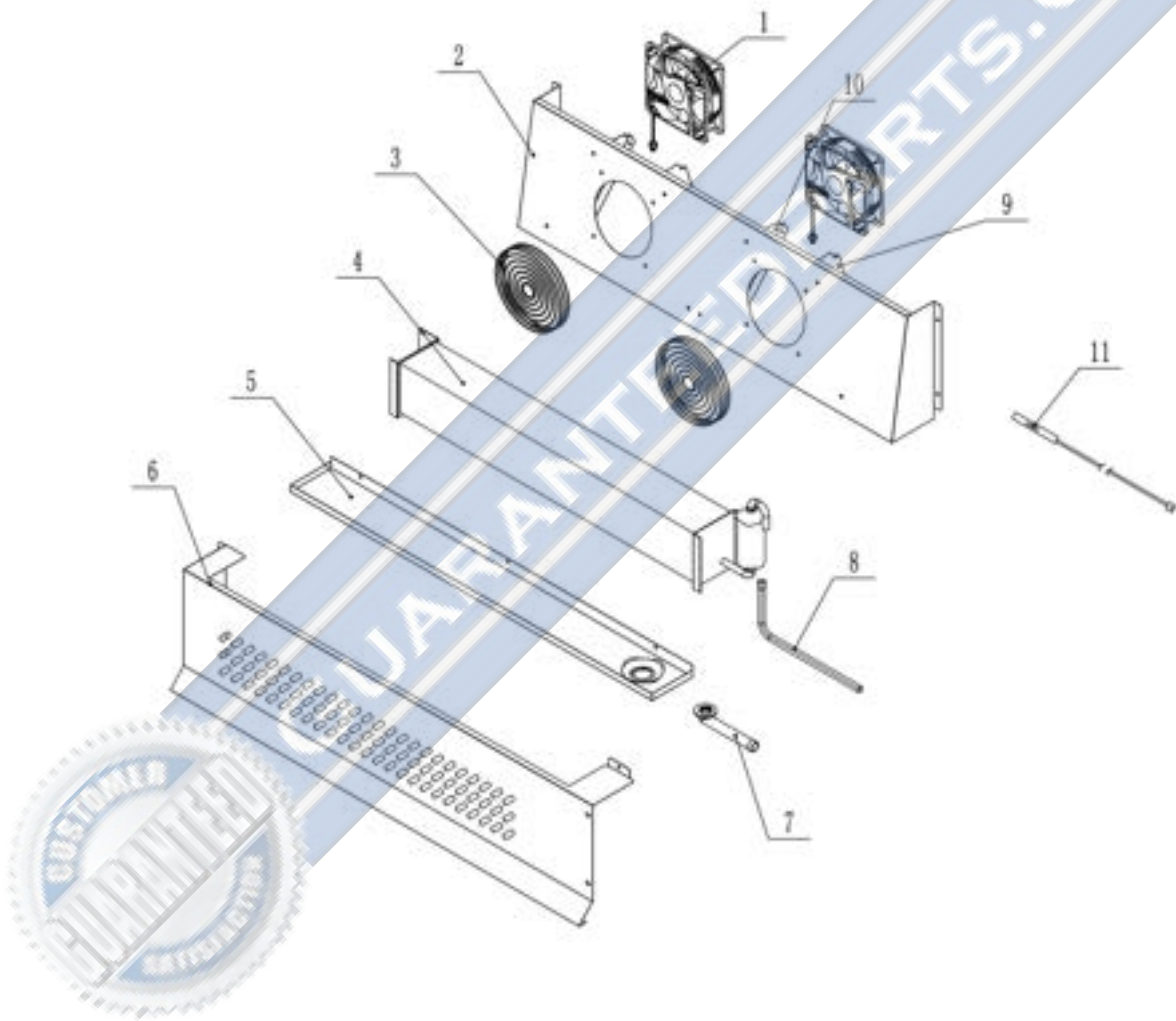

F- Evaporator Assembly

Part No.	SKU	Description
1	1759-932	Evaporator Motor
2	1759-509	Cover For Evap Motor
3	1759-835	Protect Grid For Evap Motor
4	1759-927	Evaporator
5	1759-980	Evaporator Drain Pan
6	1759-971	Cover for Evaporator
7	1759-970	Evap Drain Pipe
8	1759-985	Suction Pipe (A)
9	1759-1455	Evap Air Guide (R)
10	1759-1454	Evap Air Guide (L)
11	1759-695	Room Sensor Probe

GUARANTEEDPARTS.COM