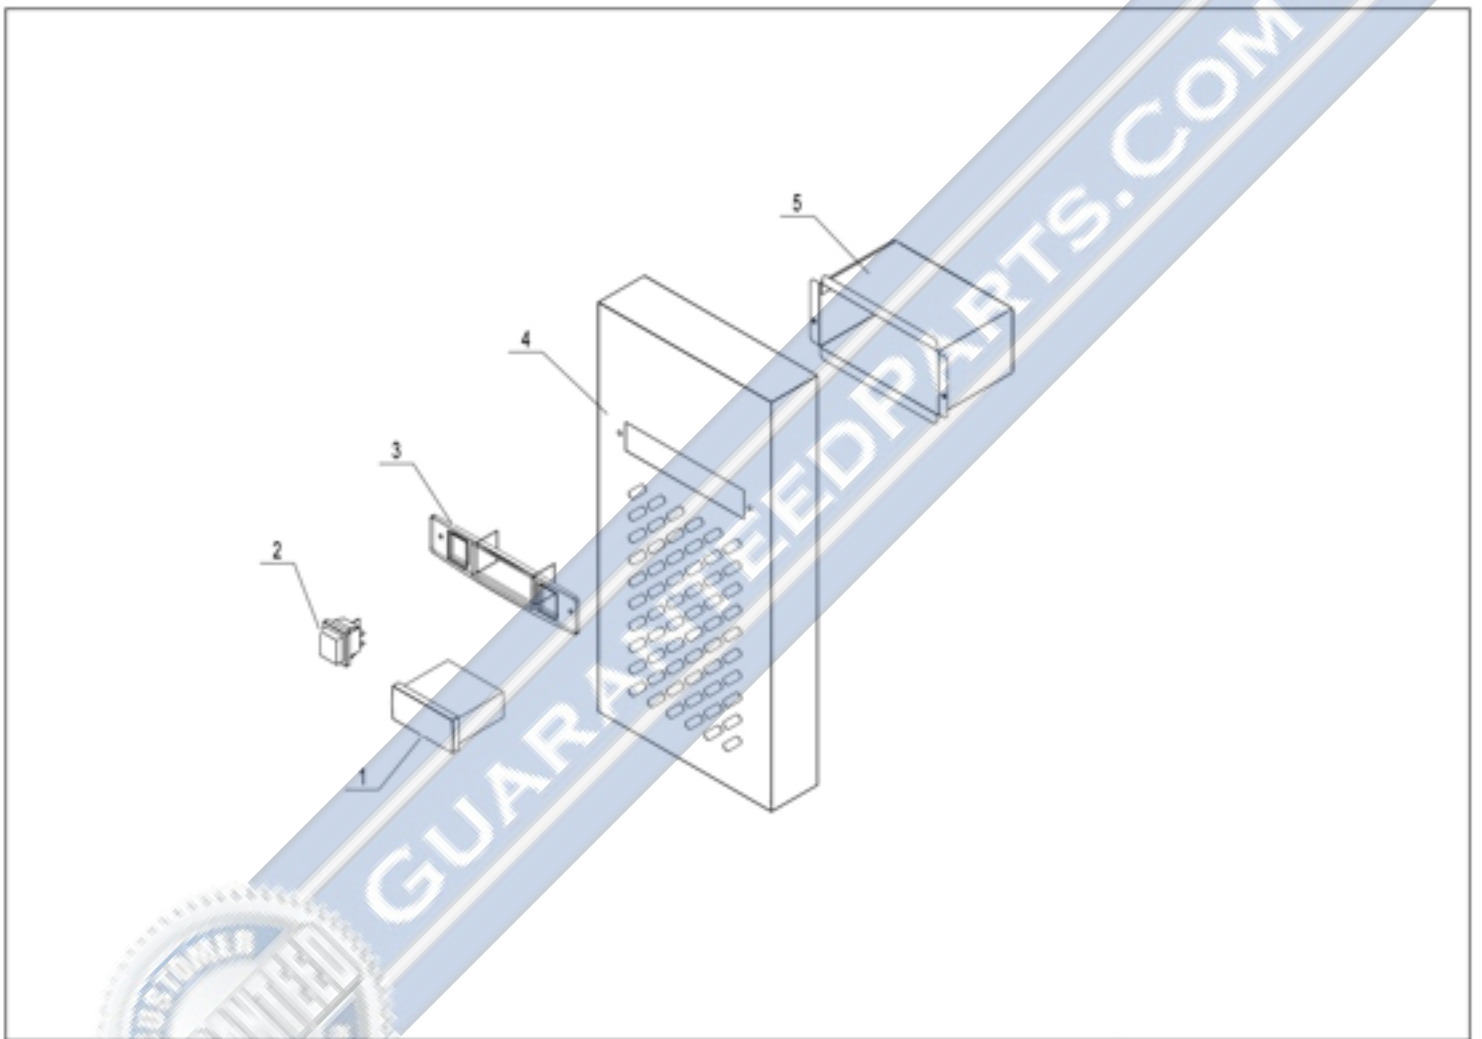

C- MOTOR COVER ASSEMBLY - Version 1

Part No.	SKU	Description
1	1759-1667	Digital Controller Carel Pzyds
2	1759-693	Power Switch
3	1759-1764	Cover For DiSPlaycontrol(Smoke
4	1759-1763	Front Control Panel C-CB48-HC
5	1759-1780	Temperature Controller Protect