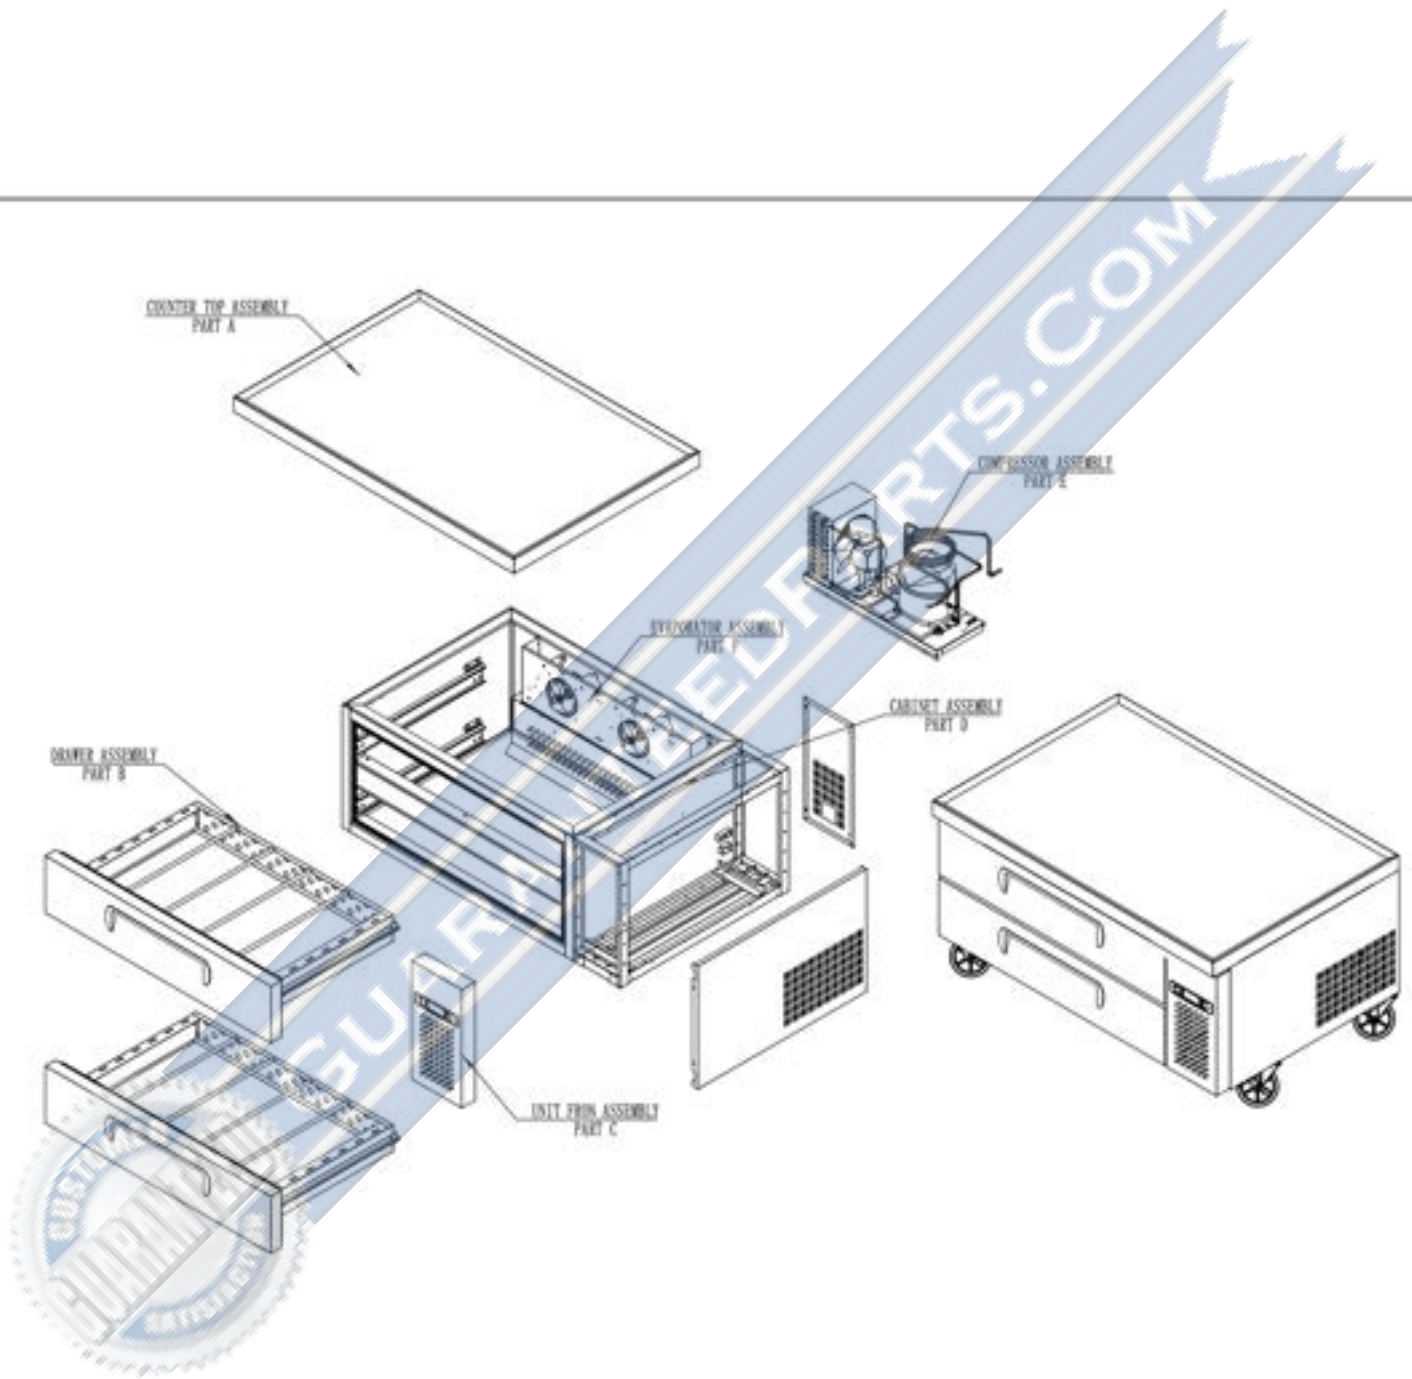

# A- Counter Top Assembly

Part No.	SKU	Description
1	1759-1465	Counter Top Body C-CB48-HC