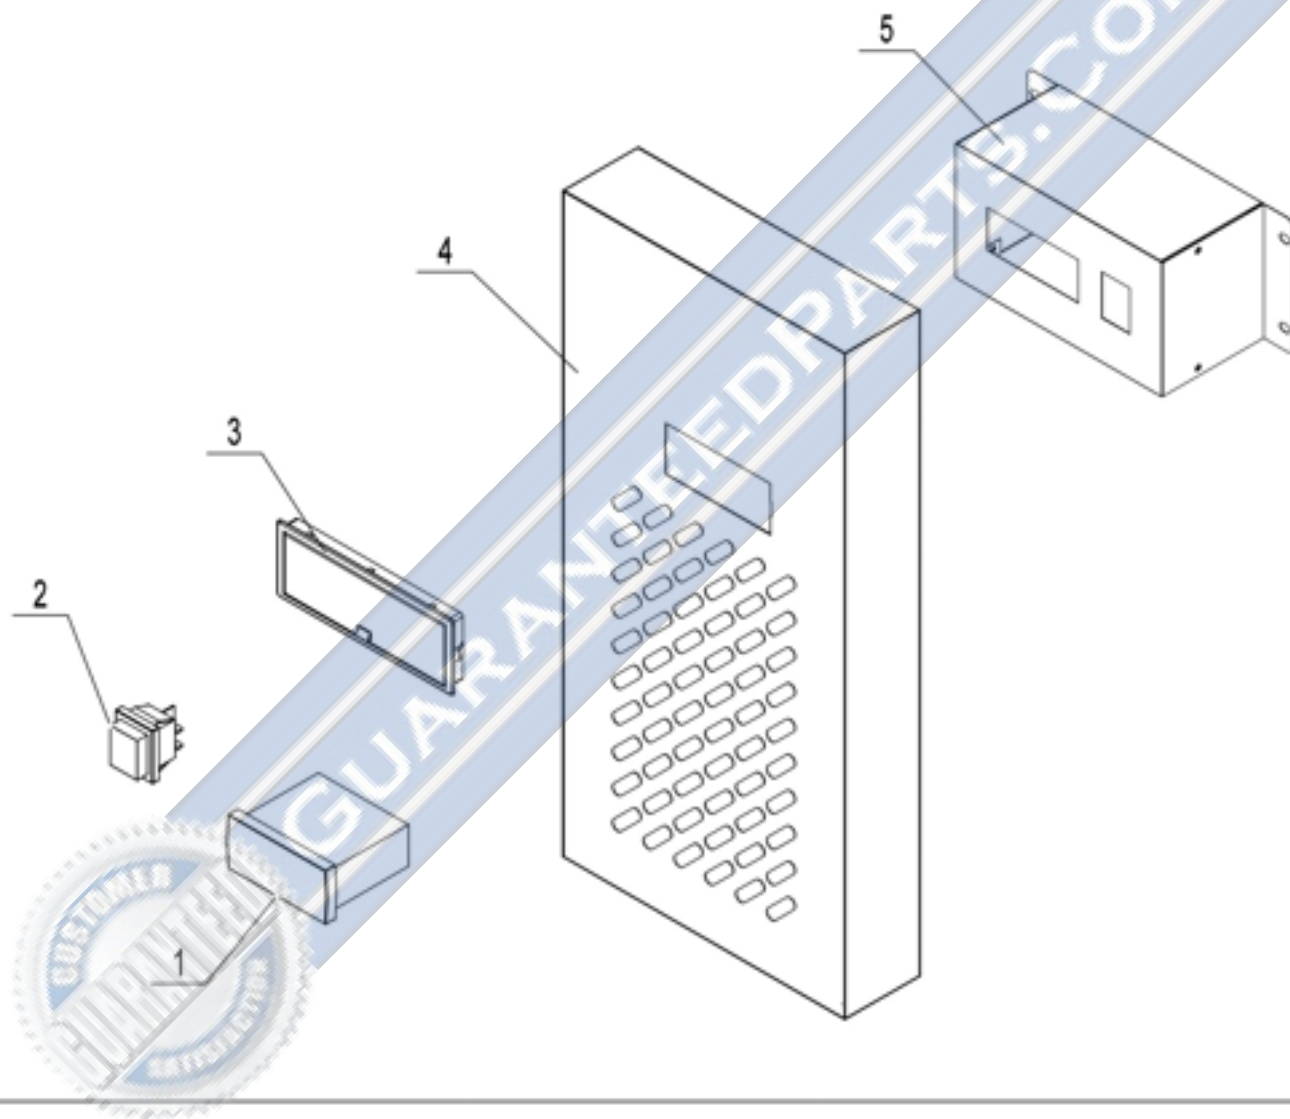

C- MOTOR COVER ASSEMBLY

- Version 2

Part No.	SKU	Description
1	1759-1667	Digital Controller Carel Pzyds
2	1759-693	Power Switch
3	1759-692	Controller Cover Plate
4	1759-2037	Machine Room Front Cover
5	1759-2038	Controller Protect Box