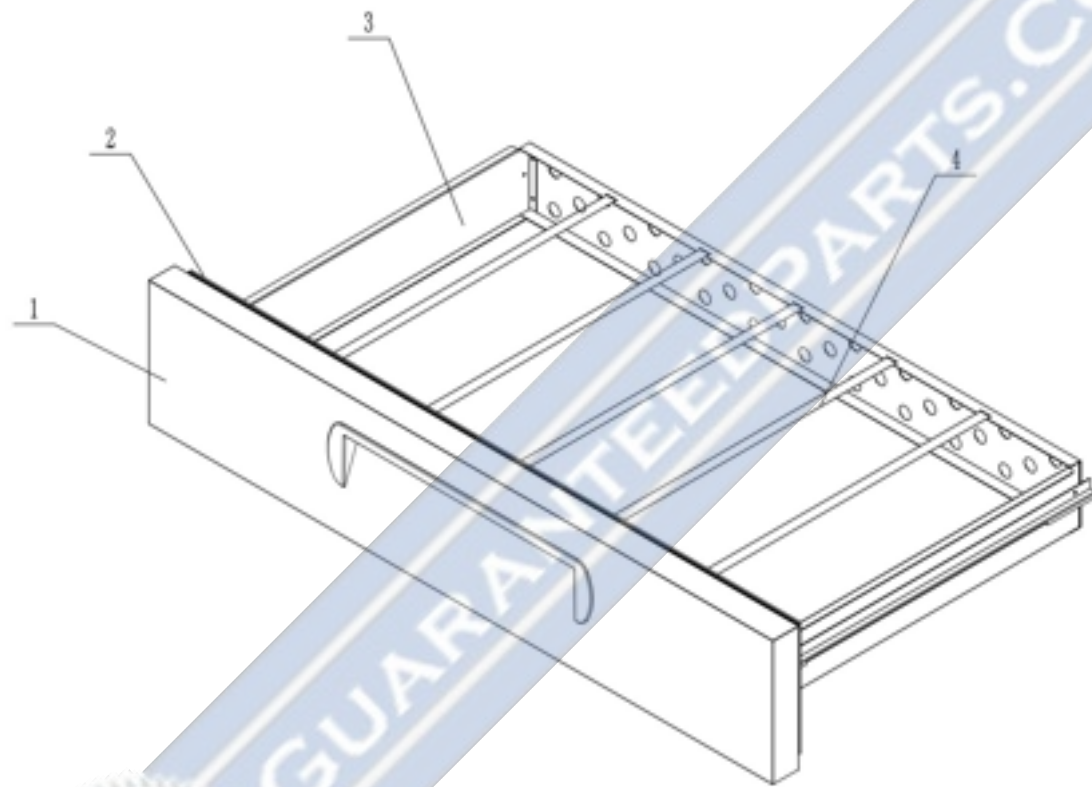

MIGALI

C-CB52-60-HC

A- Counter Top Assembly

Part No.	SKU	Description
1	1759-2039	Counter Top Body

B- Drawer Assembly

GUARANTEED PARTS.COM

Part No.	SKU	Description
1	1759-1791	Door Body C-CB52-HC, C-CB52-60
2	1759-992	Door Gasket
3	1759-968	Drawer
4	1759-965	Pan Guide

C- MOTOR COVER ASSEMBLY - Version 1

Part No.	SKU	Description
1	1759-1667	Digital Controller Carel Pzyds
2	1759-693	Power Switch
3	1759-1764	Cover For DiSPlaycontrol(Smoke
4	1759-1763	Front Control Panel C-CB48-HC
5	1759-1780	Temperature Controller Protect

GUARANTEEDPARTS.COM

C- MOTOR COVER ASSEMBLY

- Version 2

Part No.	SKU	Description
1	1759-1667	Digital Controller Carel Pzyds
2	1759-693	Power Switch
3	1759-692	Controller Cover Plate
4	1759-2037	Machine Room Front Cover
5	1759-2038	Controller Protect Box