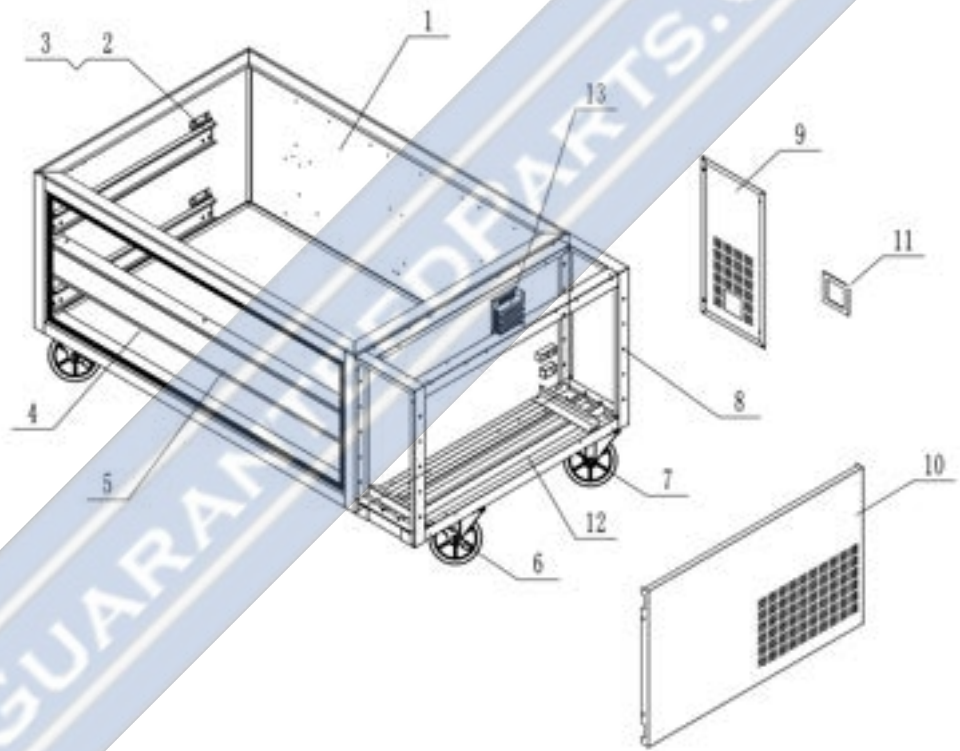

MIGALI

C-CB52-60-HC

A- Counter Top Assembly

Part No.	SKU	Description
1	1759-2039	Counter Top Body

B- Drawer Assembly

GUARANTEED PARTS.COM

Part No.	SKU	Description
1	1759-1791	Door Body C-CB52-HC, C-CB52-60
2	1759-992	Door Gasket
3	1759-968	Drawer
4	1759-965	Pan Guide

C- MOTOR COVER ASSEMBLY - Version 1

Part No.	SKU	Description
1	1759-1667	Digital Controller Carel Pzyds
2	1759-693	Power Switch
3	1759-1764	Cover For DiSPlaycontrol(Smoke
4	1759-1763	Front Control Panel C-CB48-HC
5	1759-1780	Temperature Controller Protect

GUARANTEEDPARTS.COM

C- MOTOR COVER ASSEMBLY

- Version 2

Part No.	SKU	Description
1	1759-1667	Digital Controller Carel Pzyds
2	1759-693	Power Switch
3	1759-692	Controller Cover Plate
4	1759-2037	Machine Room Front Cover
5	1759-2038	Controller Protect Box

D- Cabinet Assembly

GUARANTEE PARTS.COM

Part No.	SKU	Description
1	1759-1899	Cabinet Body
2	1759-1045	Drawer Guide Bracket
3	1759-1046	Drawer Guide
4	1759-1818	Middle Mullion Frame Strip
5	1759-1819	Middle Mullion Front Plate
6	1759-208	Castor-5" Wheel With Brake
7	1759-207	Castor-5" Wheel
8	1759-2028	Unit Assy
9	1759-976	Rear Protect Cover
10	1759-975	Side Protect Cover
11	1759-1895	Power Cord Washer
12	1759-1759	Unit Reinforce
13	1759-713	Power Supply