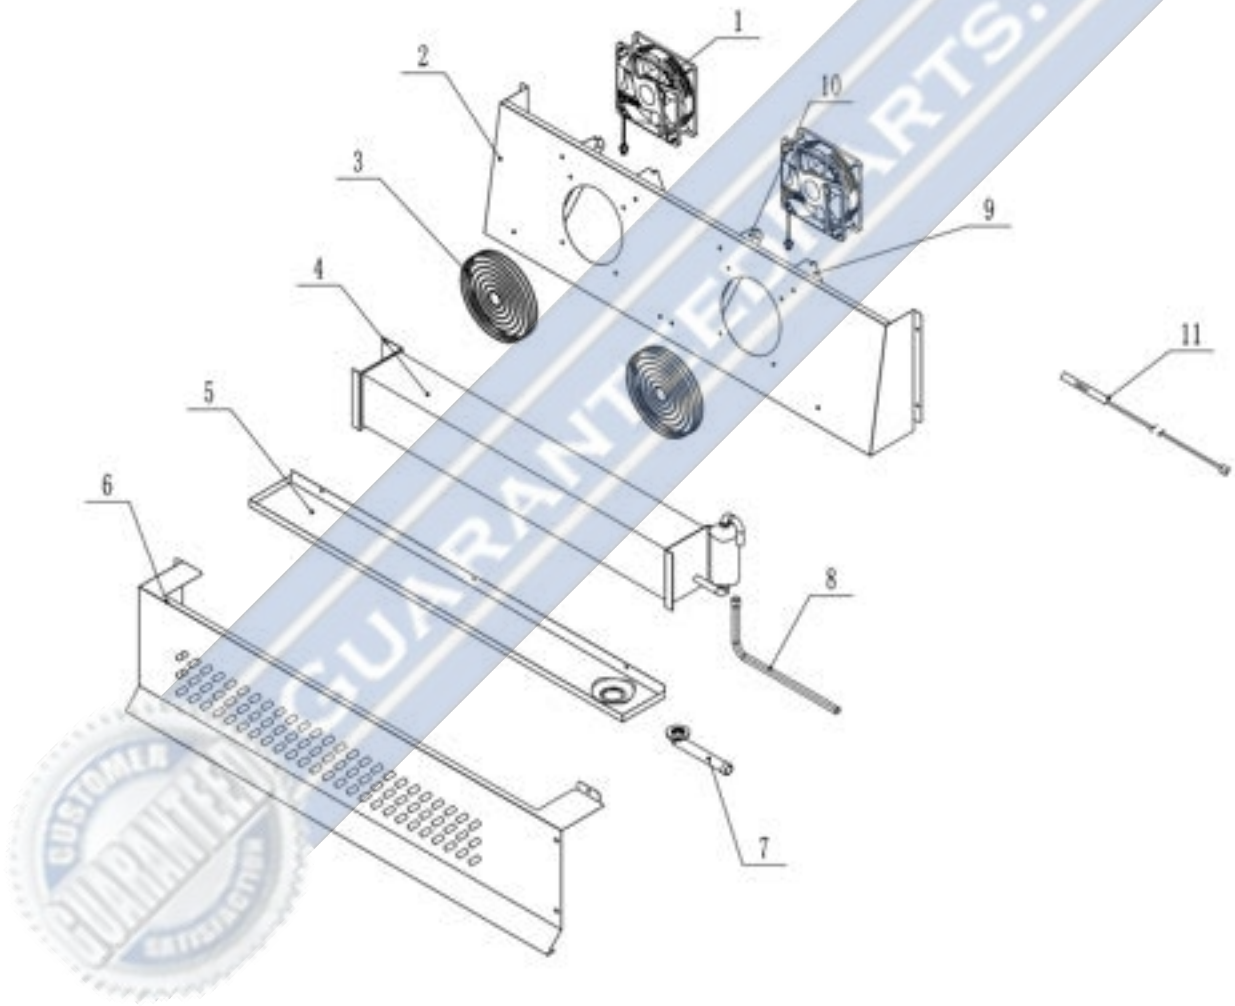

D- Cabinet Assembly

GUARANTEE PARTS.COM

Part No.	SKU	Description
1	1759-1899	Cabinet Body
2	1759-1045	Drawer Guide Bracket
3	1759-1046	Drawer Guide
4	1759-1818	Middle Mullion Frame Strip
5	1759-1819	Middle Mullion Front Plate
6	1759-208	Castor-5" Wheel With Brake
7	1759-207	Castor-5" Wheel
8	1759-2028	Unit Assy
9	1759-976	Rear Protect Cover
10	1759-975	Side Protect Cover
11	1759-1895	Power Cord Washer
12	1759-1759	Unit Reinforce
13	1759-713	Power Supply

GUARANTEEDPARTS.COM

E- Condensing Unit Assembly

Part No.	SKU	Description
1	1759-1390	Condenser
2	1759-2029	Dryer Filter
3	1759-1881	Bottom Evap-Water Pan
4	1759-2030	Board For Comp Assembly
5	1759-702	Power Cord
6	1759-1746	Compressor Cubigel Nut35Nr1,1.
7	1759-984	Suction Tube B with Capillary
8	1759-1888	Coil-Pipe Radiator
9	1759-687	Condenser Fan Motor
10	1759-681	Evap Fan Blade
11	1759-836	Bracket For Condenser Motor

GUARANTEEDPARTS.COM

F- Evaporator Assembly

Part No.	SKU	Description
1	1759-932	Evaporator Motor
2	1759-509	Cover For Evap Motor
3	1759-835	Protect Grid For Evap Motor
4	1759-927	Evaporator
5	1759-980	Evaporator Drain Pan
6	1759-972	Cover for Evaporator
7	1759-970	Evap Drain Pipe
8	1759-986	Suction Pipe (A)
9	1759-1455	Evap Air Guide (R)
10	1759-1454	Evap Air Guide (L)
11	1759-695	Room Sensor Probe