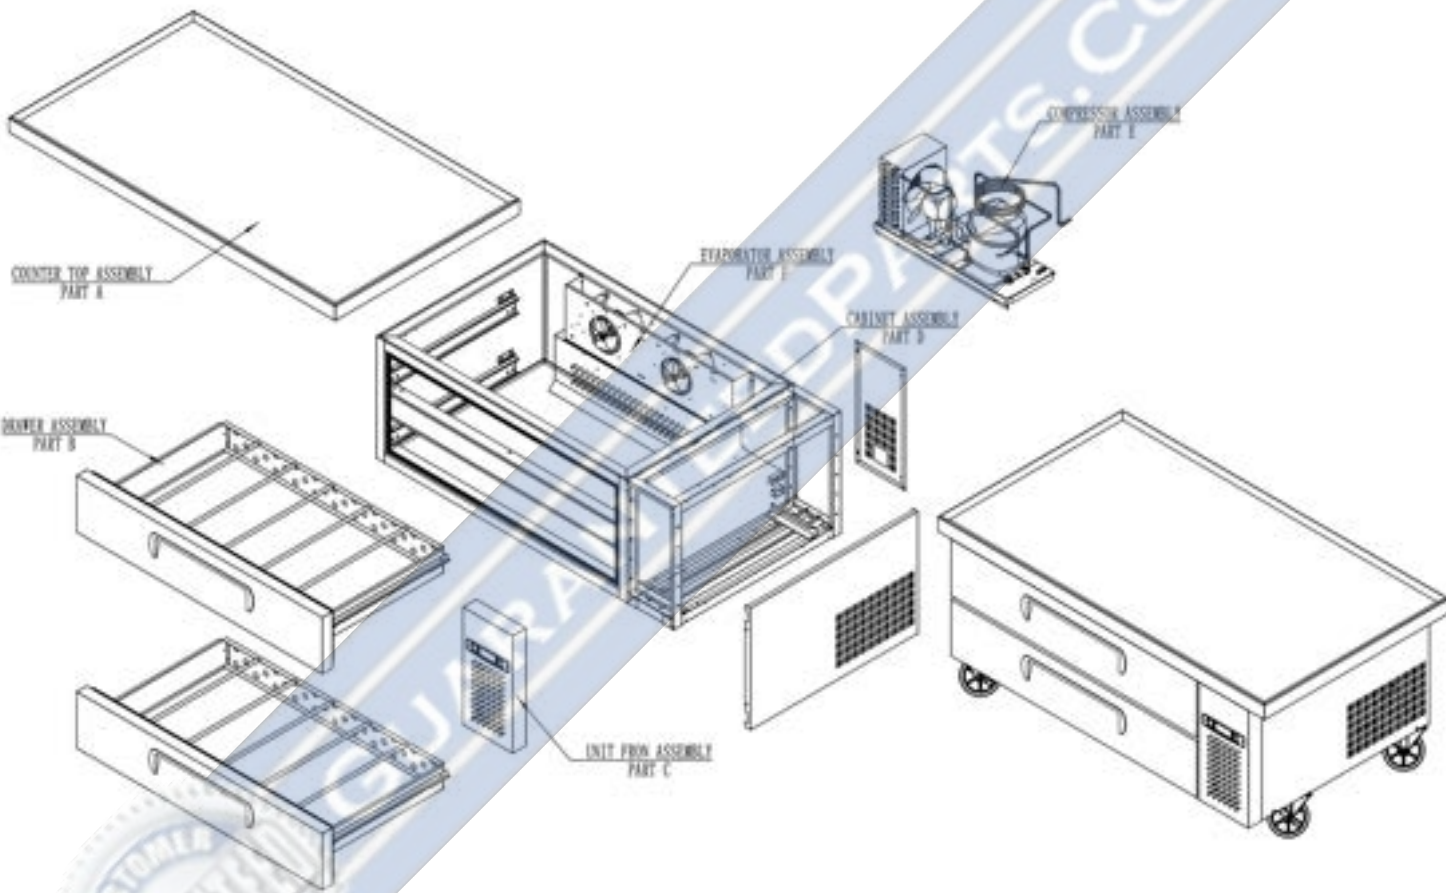

MIGALI

C-CB52-60-HC

A- Counter Top Assembly

Part No.	SKU	Description
1	1759-2039	Counter Top Body

B- Drawer Assembly

GUARANTEED PARTS.COM

Part No.	SKU	Description
1	1759-1791	Door Body C-CB52-HC, C-CB52-60
2	1759-992	Door Gasket
3	1759-968	Drawer
4	1759-965	Pan Guide

C- MOTOR COVER ASSEMBLY - Version 1

Part No.	SKU	Description
1	1759-1667	Digital Controller Carel Pzyds
2	1759-693	Power Switch
3	1759-1764	Cover For DiSPlaycontrol(Smoke
4	1759-1763	Front Control Panel C-CB48-HC
5	1759-1780	Temperature Controller Protect

GUARANTEEDPARTS.COM

C- MOTOR COVER ASSEMBLY

- Version 2

Part No.	SKU	Description
1	1759-1667	Digital Controller Carel Pzyds
2	1759-693	Power Switch
3	1759-692	Controller Cover Plate
4	1759-2037	Machine Room Front Cover
5	1759-2038	Controller Protect Box

D- Cabinet Assembly

GUARANTEE PARTS.COM

Part No.	SKU	Description
1	1759-1899	Cabinet Body
2	1759-1045	Drawer Guide Bracket
3	1759-1046	Drawer Guide
4	1759-1818	Middle Mullion Frame Strip
5	1759-1819	Middle Mullion Front Plate
6	1759-208	Castor-5" Wheel With Brake
7	1759-207	Castor-5" Wheel
8	1759-2028	Unit Assy
9	1759-976	Rear Protect Cover
10	1759-975	Side Protect Cover
11	1759-1895	Power Cord Washer
12	1759-1759	Unit Reinforce
13	1759-713	Power Supply