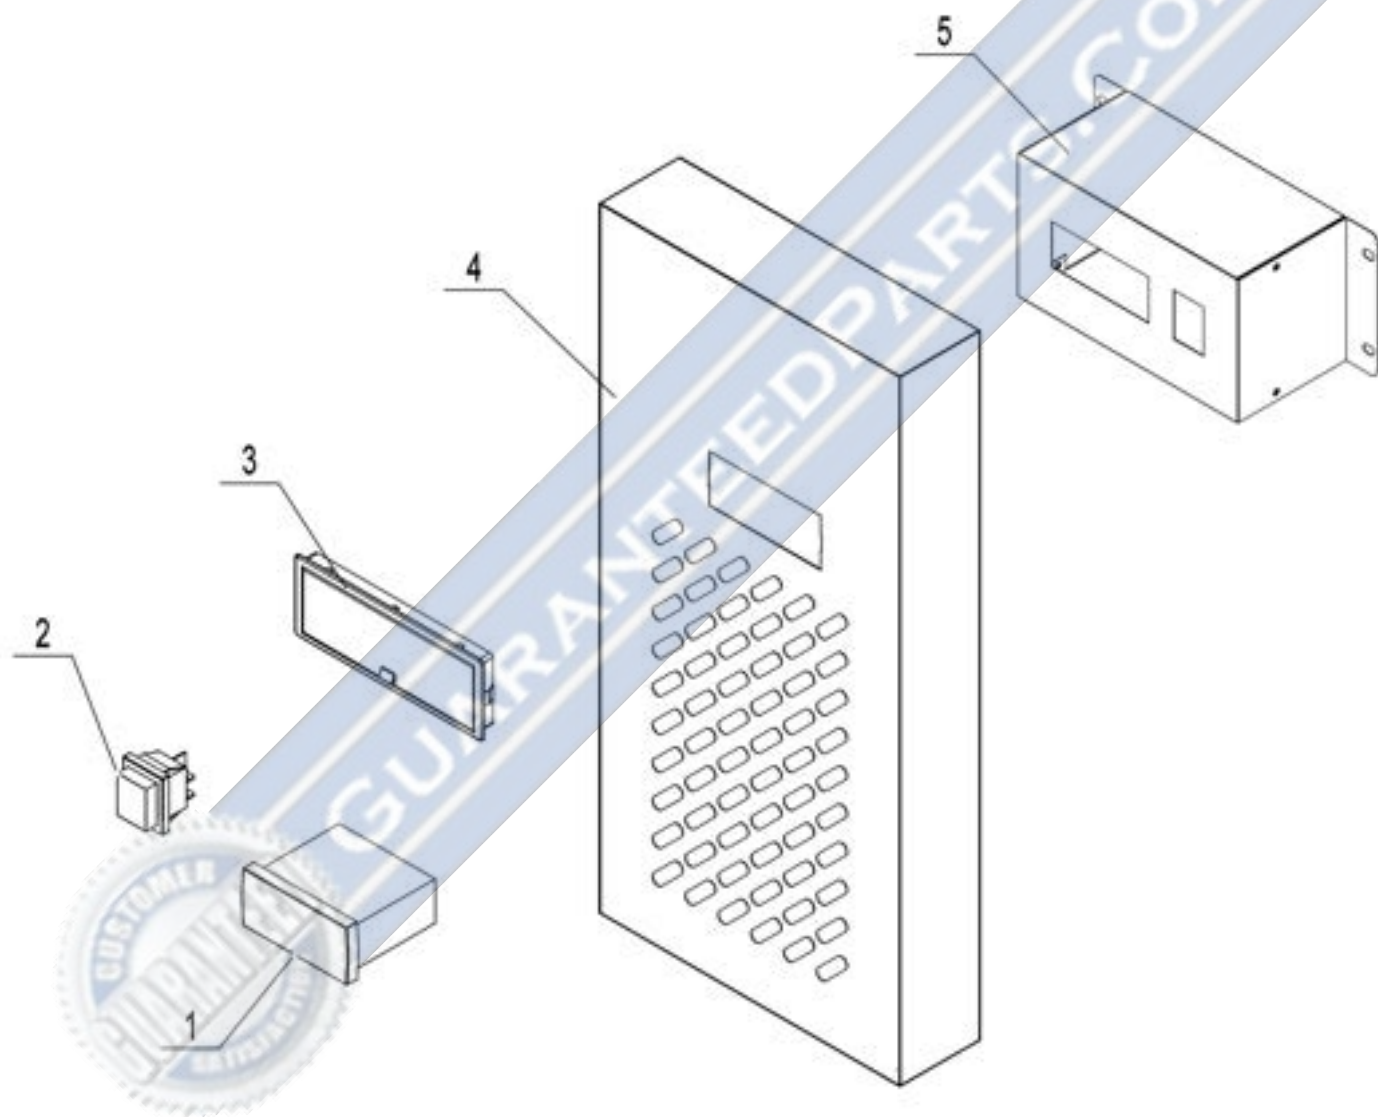

MIGALI

C-CB52-60-HC

A- Counter Top Assembly

Part No.	SKU	Description
1	1759-2039	Counter Top Body

B- Drawer Assembly

GUARANTEED PARTS.COM

Part No.	SKU	Description
1	1759-1791	Door Body C-CB52-HC, C-CB52-60
2	1759-992	Door Gasket
3	1759-968	Drawer
4	1759-965	Pan Guide

C- MOTOR COVER ASSEMBLY - Version 1

Part No.	SKU	Description
1	1759-1667	Digital Controller Carel Pzyds
2	1759-693	Power Switch
3	1759-1764	Cover For DiSPlaycontrol(Smoke
4	1759-1763	Front Control Panel C-CB48-HC
5	1759-1780	Temperature Controller Protect

GUARANTEEDPARTS.COM

C- MOTOR COVER ASSEMBLY

- Version 2

Part No.	SKU	Description
1	1759-1667	Digital Controller Carel Pzyds
2	1759-693	Power Switch
3	1759-692	Controller Cover Plate
4	1759-2037	Machine Room Front Cover
5	1759-2038	Controller Protect Box

D- Cabinet Assembly

GUARANTEE PARTS.COM

Part No.	SKU	Description
1	1759-1899	Cabinet Body
2	1759-1045	Drawer Guide Bracket
3	1759-1046	Drawer Guide
4	1759-1818	Middle Mullion Frame Strip
5	1759-1819	Middle Mullion Front Plate
6	1759-208	Castor-5" Wheel With Brake
7	1759-207	Castor-5" Wheel
8	1759-2028	Unit Assy
9	1759-976	Rear Protect Cover
10	1759-975	Side Protect Cover
11	1759-1895	Power Cord Washer
12	1759-1759	Unit Reinforce
13	1759-713	Power Supply