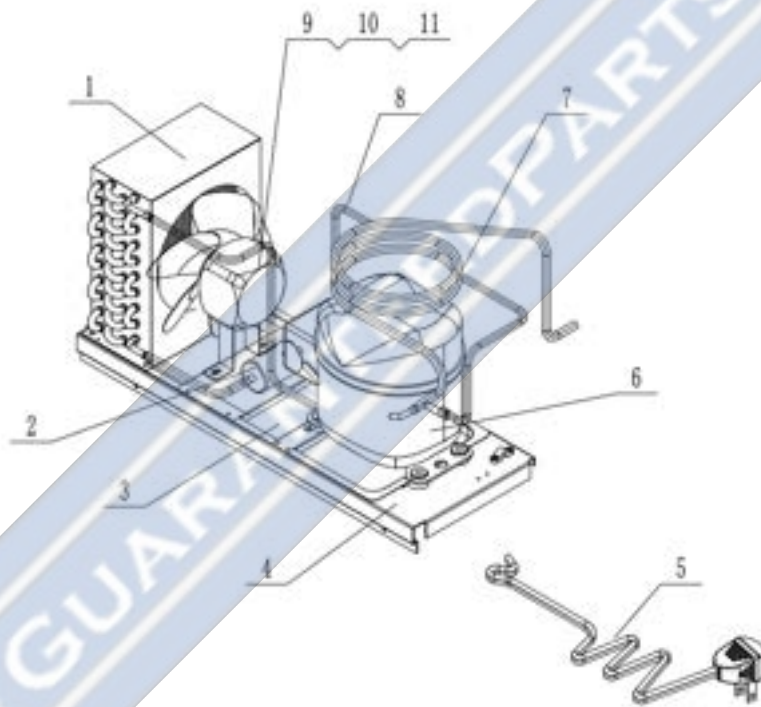

GUARANTEEDPARTS.COM

C- MOTOR COVER ASSEMBLY

- Version 2

Part No.	SKU	Description
1	1759-1667	Digital Controller Carel Pzyds
2	1759-693	Power Switch
3	1759-692	Controller Cover Plate
4	1759-2037	Machine Room Front Cover
5	1759-2038	Controller Protect Box

D- Cabinet Assembly

GUARANTEE PARTS.COM

Part No.	SKU	Description
1	1759-1899	Cabinet Body
2	1759-1045	Drawer Guide Bracket
3	1759-1046	Drawer Guide
4	1759-1818	Middle Mullion Frame Strip
5	1759-1819	Middle Mullion Front Plate
6	1759-208	Castor-5" Wheel With Brake
7	1759-207	Castor-5" Wheel
8	1759-2028	Unit Assy
9	1759-976	Rear Protect Cover
10	1759-975	Side Protect Cover
11	1759-1895	Power Cord Washer
12	1759-1759	Unit Reinforce
13	1759-713	Power Supply

GUARANTEEDPARTS.COM

E- Condensing Unit Assembly

Part No.	SKU	Description
1	1759-1390	Condenser
2	1759-2029	Dryer Filter
3	1759-1881	Bottom Evap-Water Pan
4	1759-2030	Board For Comp Assembly
5	1759-702	Power Cord
6	1759-1746	Compressor Cubigel Nut35Nr1,1.
7	1759-984	Suction Tube B with Capillary
8	1759-1888	Coil-Pipe Radiator
9	1759-687	Condenser Fan Motor
10	1759-681	Evap Fan Blade
11	1759-836	Bracket For Condenser Motor