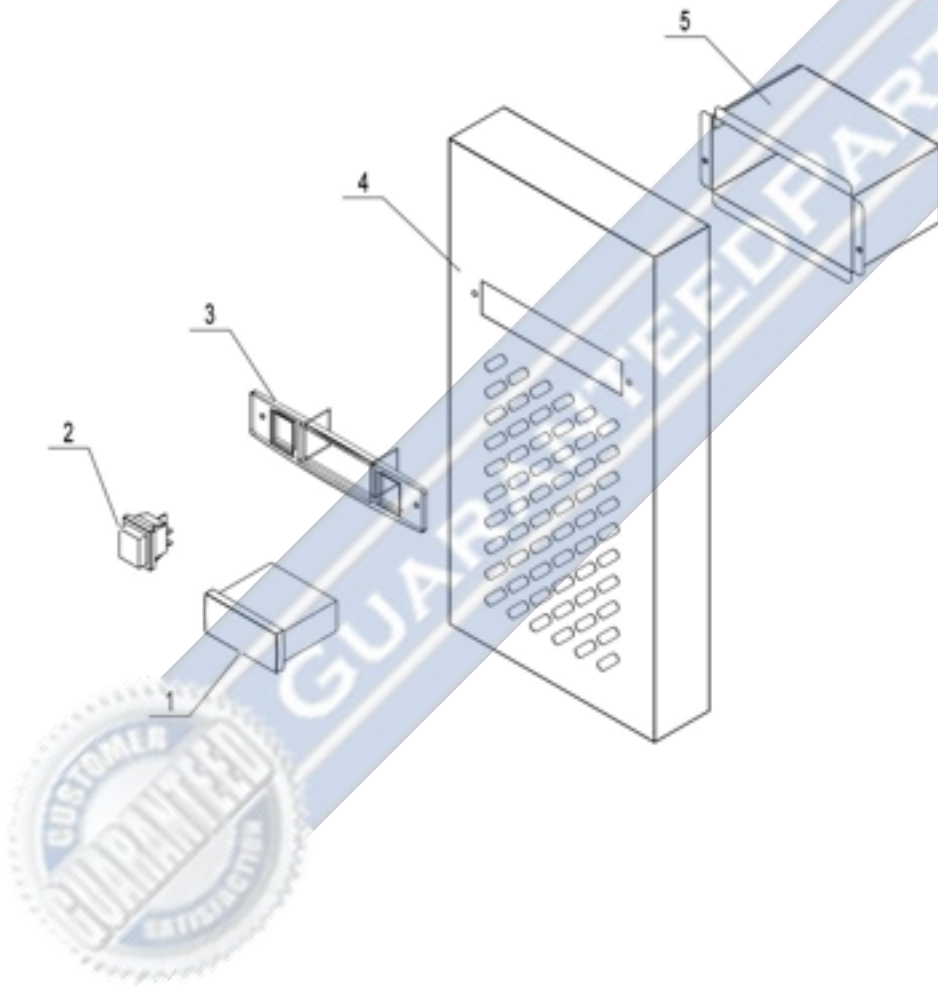

MIGALI

C-CB52-60-HC

A- Counter Top Assembly

Part No.	SKU	Description
1	1759-2039	Counter Top Body

B- Drawer Assembly

GUARANTEED PARTS.COM

Part No.	SKU	Description
1	1759-1791	Door Body C-CB52-HC, C-CB52-60
2	1759-992	Door Gasket
3	1759-968	Drawer
4	1759-965	Pan Guide

C- MOTOR COVER ASSEMBLY - Version 1

Part No.	SKU	Description
1	1759-1667	Digital Controller Carel Pzyds
2	1759-693	Power Switch
3	1759-1764	Cover For DiSPlaycontrol(Smoke
4	1759-1763	Front Control Panel C-CB48-HC
5	1759-1780	Temperature Controller Protect

GUARANTEEDPARTS.COM

C- MOTOR COVER ASSEMBLY

- Version 2

Part No.	SKU	Description
1	1759-1667	Digital Controller Carel Pzyds
2	1759-693	Power Switch
3	1759-692	Controller Cover Plate
4	1759-2037	Machine Room Front Cover
5	1759-2038	Controller Protect Box