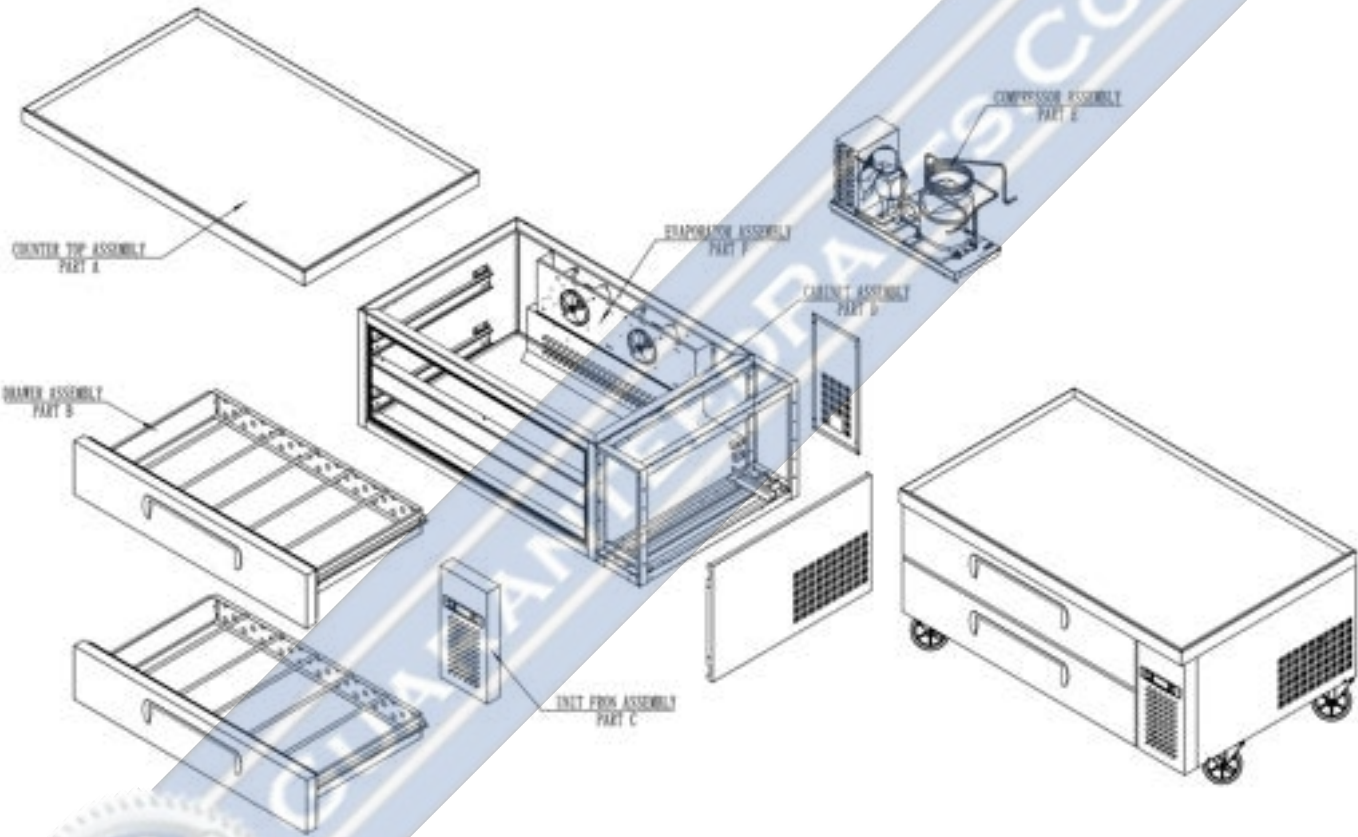

MIGALI C-CB52-HC

A- Counter Top Assembly

Part No.	SKU	Description
1	1759-1466	Counter Top Body C-CB52-HC

B- Drawer Assembly

Part No.	SKU	Description
1	1759-2036	Drawer Assembly
2	1759-992	Door Gasket
3	1759-967	Drawer
4	1759-965	Pan Guide

C- MOTOR COVER ASSEMBLY - Version 1

Part No.	SKU	Description
1	1759-1667	Digital Controller Carel Pzyds
2	1759-693	Power Switch
3	1759-1764	Cover For DiSPlaycontrol(Smoke
4	1759-1763	Front Control Panel C-CB48-HC
5	1759-1780	Temperature Controller Protect

GUARANTEEDPARTS.COM

C- MOTOR COVER ASSEMBLY

- Version 2

Part No.	SKU	Description
1	1759-1667	Digital Controller Carel Pzyds
2	1759-693	Power Switch
3	1759-692	Controller Cover Plate
4	1759-2037	Machine Room Front Cover
5	1759-2038	Controller Protect Box

D- Cabinet Assembly

Part No.	SKU	Description
1	1759-1899	Cabinet Body
2	1759-1045	Drawer Guide Bracket
3	1759-1046	Drawer Guide
4	1759-1818	Middle Mullion Frame Strip
5	1759-1819	Middle Mullion Front Plate
6	1759-208	Castor-5" Wheel With Brake
7	1759-207	Castor-5" Wheel
8	1759-2028	Unit Assy
9	1759-976	Rear Protect Cover
10	1759-975	Side Protect Cover
11	1759-1895	Power Cord Washer
12	1759-1759	Unit Reinforce
13	1759-713	Power Supply