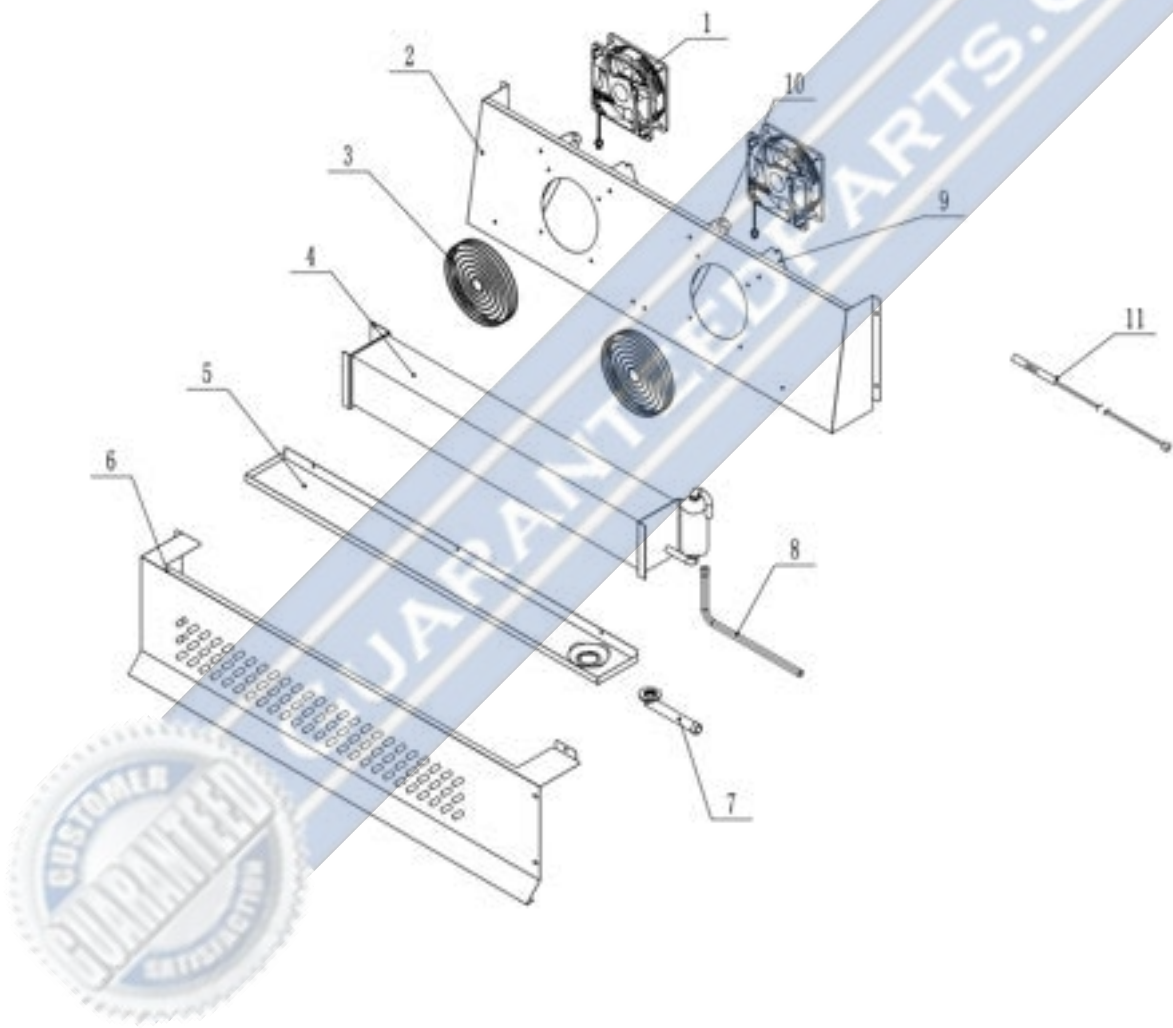

D- Cabinet Assembly

Part No.	SKU	Description
1	1759-1899	Cabinet Body
2	1759-1045	Drawer Guide Bracket
3	1759-1046	Drawer Guide
4	1759-1818	Middle Mullion Frame Strip
5	1759-1819	Middle Mullion Front Plate
6	1759-208	Castor-5" Wheel With Brake
7	1759-207	Castor-5" Wheel
8	1759-2028	Unit Assy
9	1759-976	Rear Protect Cover
10	1759-975	Side Protect Cover
11	1759-1895	Power Cord Washer
12	1759-1759	Unit Reinforce
13	1759-713	Power Supply

GUARANTEEDPARTS.COM

E- Condensing Unit Assembly

Part No.	SKU	Description
1	1759-1390	Condenser
2	1759-2029	Dryer Filter
3	1759-1881	Bottom Evap-Water Pan
4	1759-2030	Board For Comp Assembly
5	1759-702	Power Cord
6	1759-1746	Compressor Cubigel Nut35Nr1,1.
7	1759-984	Suction Tube B with Capillary
8	1759-1888	Coil-Pipe Radiator
9	1759-687	Condenser Fan Motor
10	1759-681	Evap Fan Blade
11	1759-836	Bracket For Condenser Motor

GUARANTEEDPARTS.COM

F- Evaporator Assembly

Part No.	SKU	Description
1	1759-932	Evaporator Motor
2	1759-509	Cover For Evap Motor
3	1759-835	Protect Grid For Evap Motor
4	1759-927	Evaporator
5	1759-980	Evaporator Drain Pan
6	1759-972	Cover for Evaporator
7	1759-970	Evap Drain Pipe
8	1759-986	Suction Pipe (A)
9	1759-1455	Evap Air Guide (R)
10	1759-1454	Evap Air Guide (L)
11	1759-695	Room Sensor Probe