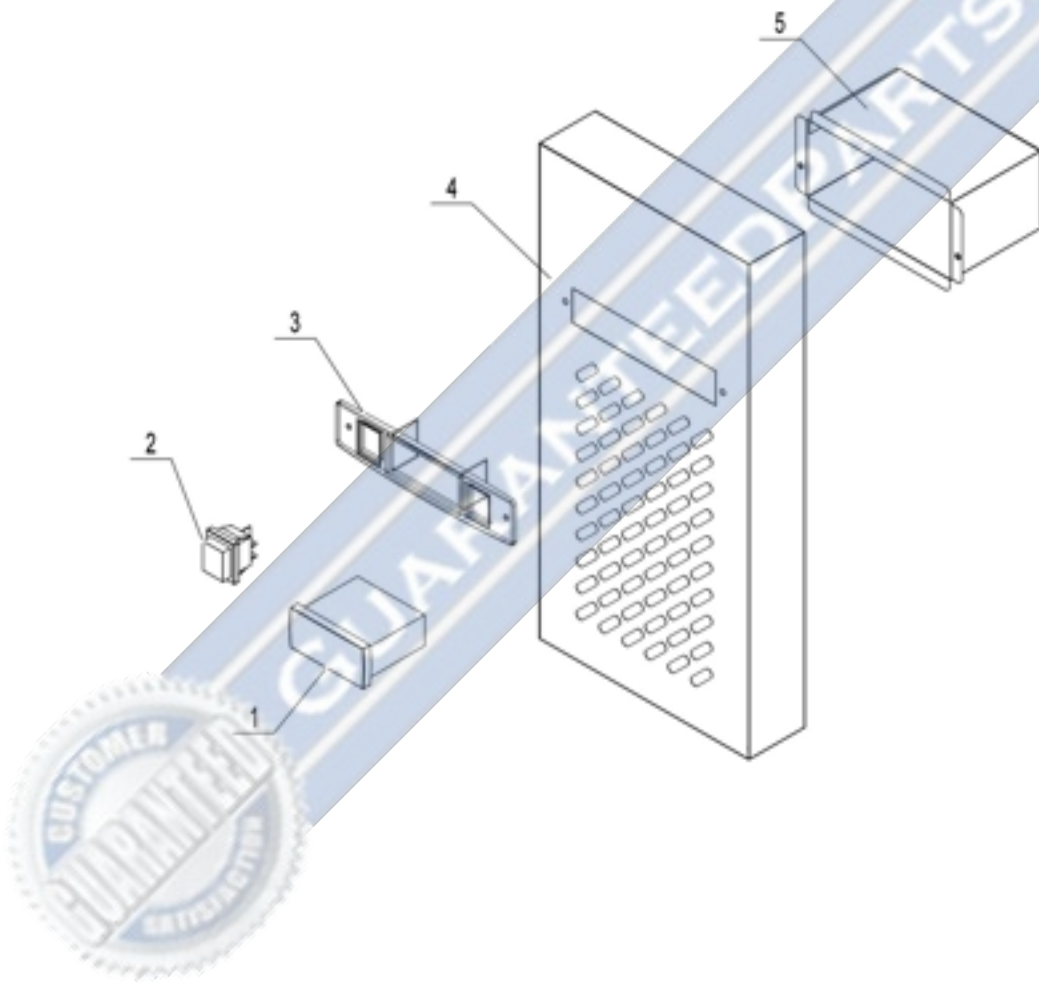

MIGALI C-CB52-HC

A- Counter Top Assembly

Part No.	SKU	Description
1	1759-1466	Counter Top Body C-CB52-HC

B- Drawer Assembly

Part No.	SKU	Description
1	1759-2036	Drawer Assembly
2	1759-992	Door Gasket
3	1759-967	Drawer
4	1759-965	Pan Guide

C- MOTOR COVER ASSEMBLY - Version 1

Part No.	SKU	Description
1	1759-1667	Digital Controller Carel Pzyds
2	1759-693	Power Switch
3	1759-1764	Cover For DiSPlaycontrol(Smoke
4	1759-1763	Front Control Panel C-CB48-HC
5	1759-1780	Temperature Controller Protect

GUARANTEEDPARTS.COM

C- MOTOR COVER ASSEMBLY

- Version 2

Part No.	SKU	Description
1	1759-1667	Digital Controller Carel Pzyds
2	1759-693	Power Switch
3	1759-692	Controller Cover Plate
4	1759-2037	Machine Room Front Cover
5	1759-2038	Controller Protect Box

D- Cabinet Assembly

Part No.	SKU	Description
1	1759-1899	Cabinet Body
2	1759-1045	Drawer Guide Bracket
3	1759-1046	Drawer Guide
4	1759-1818	Middle Mullion Frame Strip
5	1759-1819	Middle Mullion Front Plate
6	1759-208	Castor-5" Wheel With Brake
7	1759-207	Castor-5" Wheel
8	1759-2028	Unit Assy
9	1759-976	Rear Protect Cover
10	1759-975	Side Protect Cover
11	1759-1895	Power Cord Washer
12	1759-1759	Unit Reinforce
13	1759-713	Power Supply