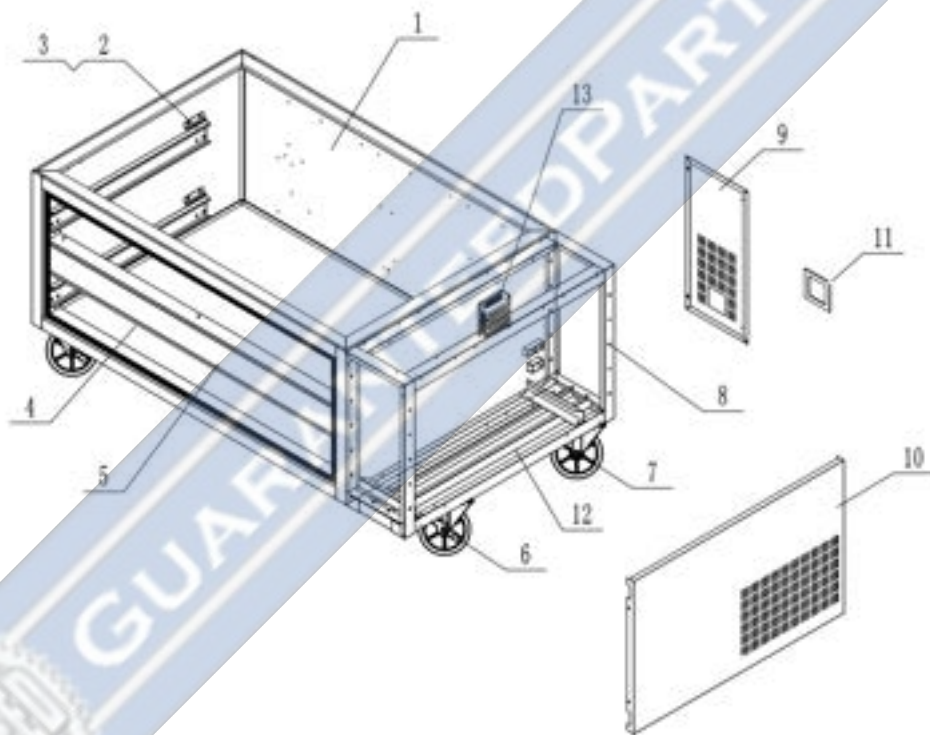

C- MOTOR COVER ASSEMBLY - Version 1

Part No.	SKU	Description
1	1759-1667	Digital Controller Carel Pzyds
2	1759-693	Power Switch
3	1759-1764	Cover For DiSPlaycontrol(Smoke
4	1759-1763	Front Control Panel C-CB48-HC
5	1759-1780	Temperature Controller Protect

GUARANTEEDPARTS.COM

C- MOTOR COVER ASSEMBLY

- Version 2

Part No.	SKU	Description
1	1759-1667	Digital Controller Carel Pzyds
2	1759-693	Power Switch
3	1759-692	Controller Cover Plate
4	1759-2037	Machine Room Front Cover
5	1759-2038	Controller Protect Box

D- Cabinet Assembly

Part No.	SKU	Description
1	1759-1899	Cabinet Body
2	1759-1045	Drawer Guide Bracket
3	1759-1046	Drawer Guide
4	1759-1818	Middle Mullion Frame Strip
5	1759-1819	Middle Mullion Front Plate
6	1759-208	Castor-5" Wheel With Brake
7	1759-207	Castor-5" Wheel
8	1759-2028	Unit Assy
9	1759-976	Rear Protect Cover
10	1759-975	Side Protect Cover
11	1759-1895	Power Cord Washer
12	1759-1759	Unit Reinforce
13	1759-713	Power Supply