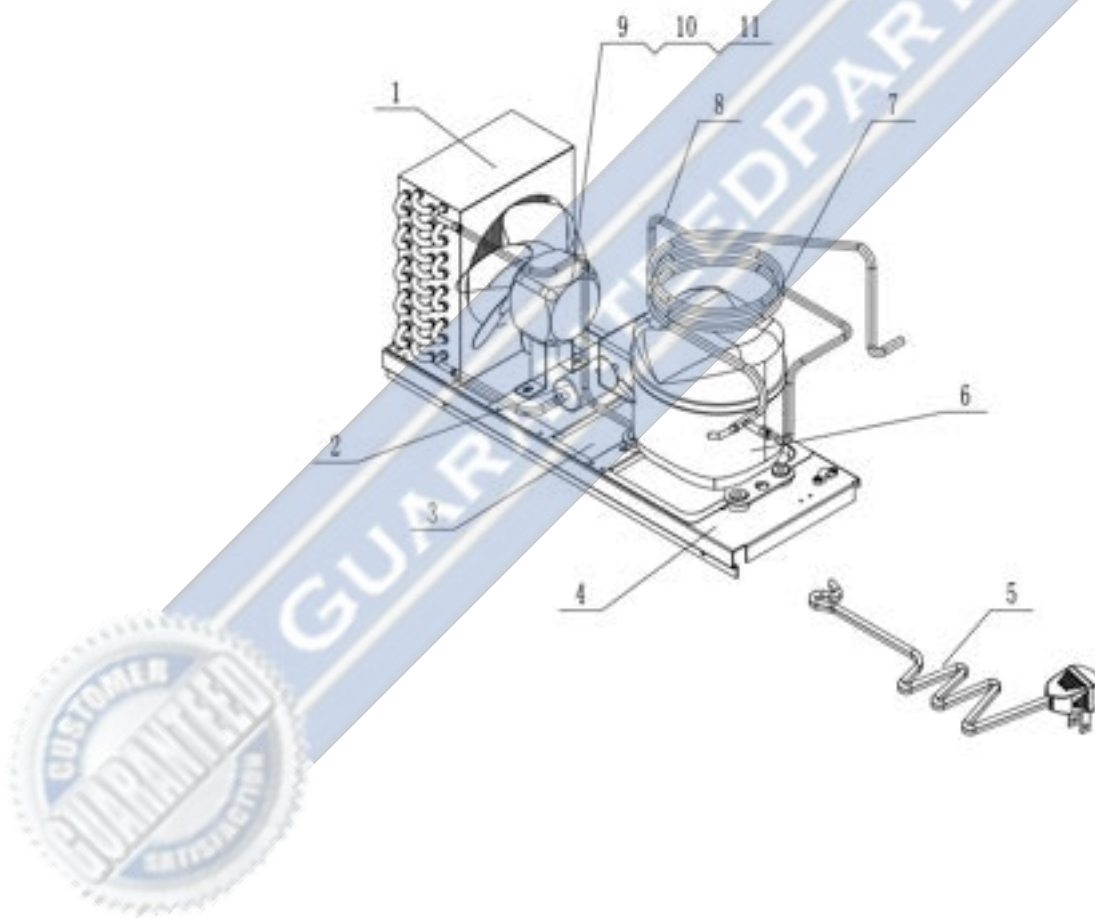

GUARANTEEDPARTS.COM

C- MOTOR COVER ASSEMBLY

- Version 2

Part No.	SKU	Description
1	1759-1667	Digital Controller Carel Pzyds
2	1759-693	Power Switch
3	1759-692	Controller Cover Plate
4	1759-2037	Machine Room Front Cover
5	1759-2038	Controller Protect Box

D- Cabinet Assembly

Part No.	SKU	Description
1	1759-1899	Cabinet Body
2	1759-1045	Drawer Guide Bracket
3	1759-1046	Drawer Guide
4	1759-1818	Middle Mullion Frame Strip
5	1759-1819	Middle Mullion Front Plate
6	1759-208	Castor-5" Wheel With Brake
7	1759-207	Castor-5" Wheel
8	1759-2028	Unit Assy
9	1759-976	Rear Protect Cover
10	1759-975	Side Protect Cover
11	1759-1895	Power Cord Washer
12	1759-1759	Unit Reinforce
13	1759-713	Power Supply

GUARANTEEDPARTS.COM

E- Condensing Unit Assembly

Part No.	SKU	Description
1	1759-1390	Condenser
2	1759-2029	Dryer Filter
3	1759-1881	Bottom Evap-Water Pan
4	1759-2030	Board For Comp Assembly
5	1759-702	Power Cord
6	1759-1746	Compressor Cubigel Nut35Nr1,1.
7	1759-984	Suction Tube B with Capillary
8	1759-1888	Coil-Pipe Radiator
9	1759-687	Condenser Fan Motor
10	1759-681	Evap Fan Blade
11	1759-836	Bracket For Condenser Motor