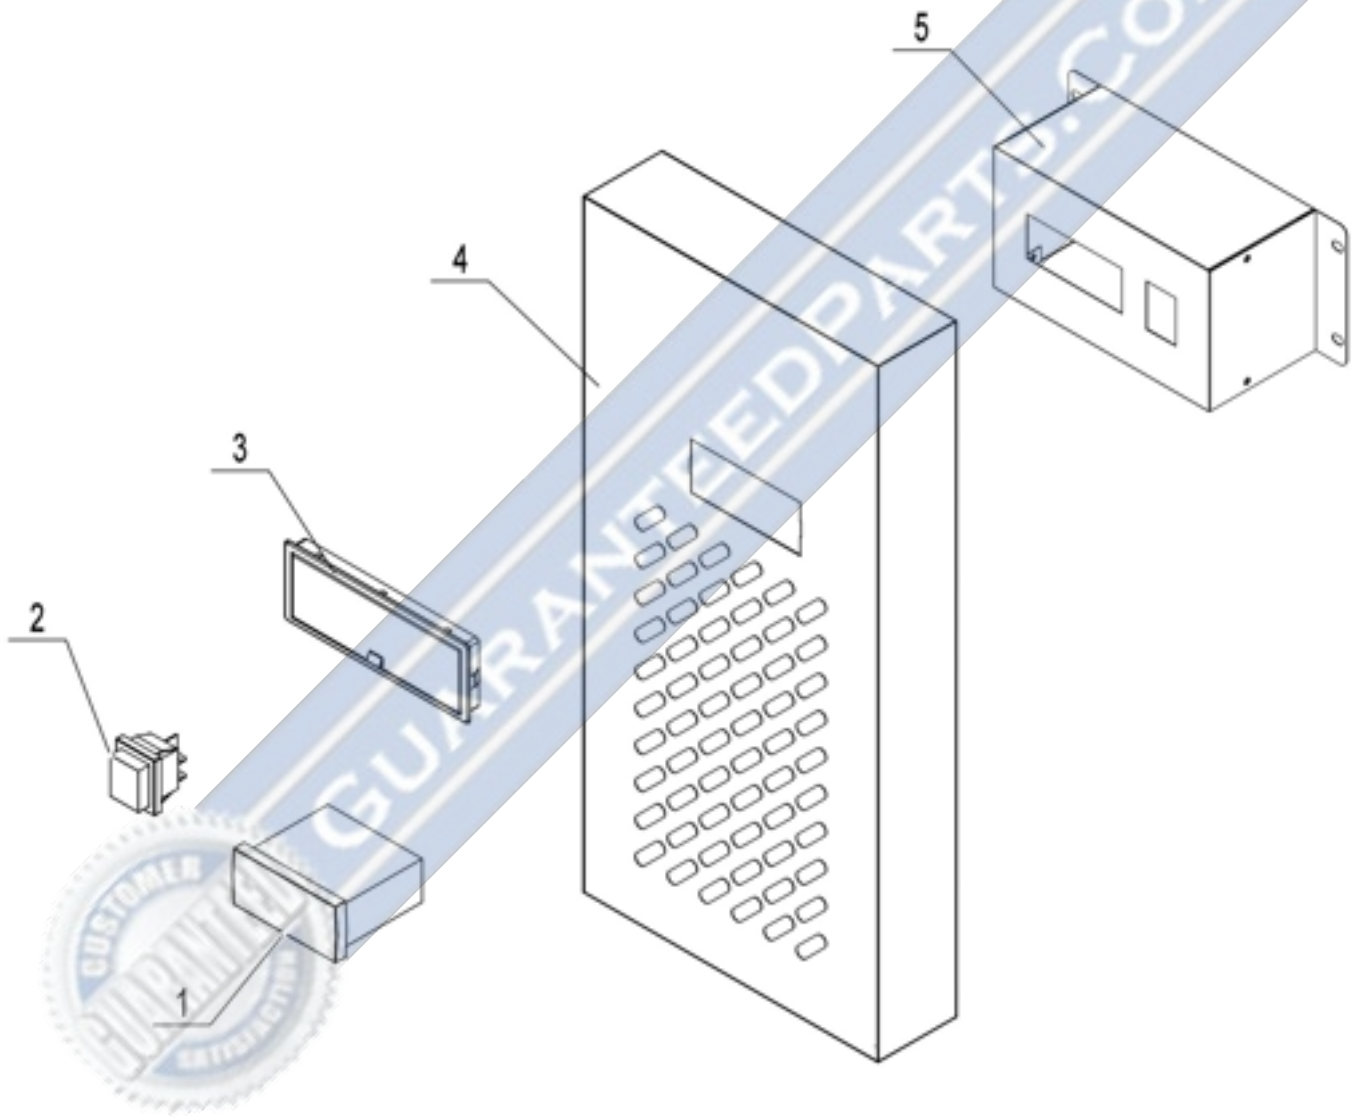

MIGALI C-CB52-HC

A- Counter Top Assembly

Part No.	SKU	Description
1	1759-1466	Counter Top Body C-CB52-HC

B- Drawer Assembly

Part No.	SKU	Description
1	1759-2036	Drawer Assembly
2	1759-992	Door Gasket
3	1759-967	Drawer
4	1759-965	Pan Guide

C- MOTOR COVER ASSEMBLY - Version 1

Part No.	SKU	Description
1	1759-1667	Digital Controller Carel Pzyds
2	1759-693	Power Switch
3	1759-1764	Cover For DiSPlaycontrol(Smoke
4	1759-1763	Front Control Panel C-CB48-HC
5	1759-1780	Temperature Controller Protect

GUARANTEEDPARTS.COM

C- MOTOR COVER ASSEMBLY

- Version 2

Part No.	SKU	Description
1	1759-1667	Digital Controller Carel Pzyds
2	1759-693	Power Switch
3	1759-692	Controller Cover Plate
4	1759-2037	Machine Room Front Cover
5	1759-2038	Controller Protect Box

D- Cabinet Assembly

Part No.	SKU	Description
1	1759-1899	Cabinet Body
2	1759-1045	Drawer Guide Bracket
3	1759-1046	Drawer Guide
4	1759-1818	Middle Mullion Frame Strip
5	1759-1819	Middle Mullion Front Plate
6	1759-208	Castor-5" Wheel With Brake
7	1759-207	Castor-5" Wheel
8	1759-2028	Unit Assy
9	1759-976	Rear Protect Cover
10	1759-975	Side Protect Cover
11	1759-1895	Power Cord Washer
12	1759-1759	Unit Reinforce
13	1759-713	Power Supply