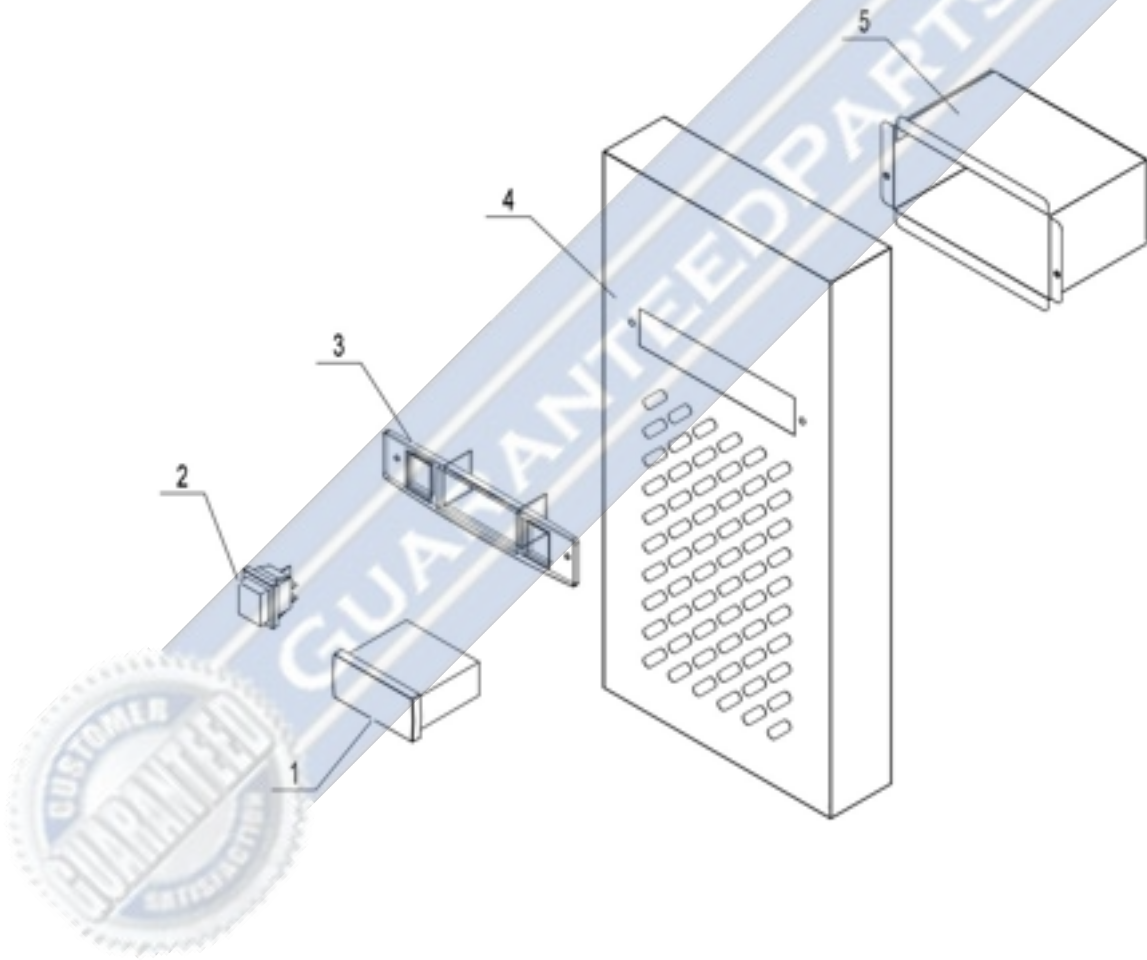

MIGALI

C-CB72-76-HC

A- Counter Top Assembly

Part No.	SKU	Description
1	1759-1468	Counter Top Body C-CB72-HC

B- Drawer Assembly

Part No.	SKU	Description
1	1759-1740	Door Body C-CB72-HC With New Handle
2	1759-993	Door Gasket
3	1759-969	Drawer
4	1759-965	Pan Guide

C- MOTOR COVER ASSEMBLY - Version 1

Part No.	SKU	Description
1	1759-1667	Digital Controller Carel Pzyds
2	1759-693	Power Switch
3	1759-1764	Cover For DiSPlaycontrol(Smoke
4	1759-1763	Front Control Panel C-CB48-HC
5	1759-1780	Temperature Controller Protect

GUARANTEEDPARTS.COM

C- MOTOR COVER ASSEMBLY

- Version 2

Part No.	SKU	Description
1	1759-1667	Digital Controller Carel Pzyds
2	1759-693	Power Switch
3	1759-692	Controller Cover Plate
4	1759-2037	Machine Room Front Cover
5	1759-2038	Controller Protect Box

D- Cabinet Assembly

Part No.	SKU	Description
1	1759-1887	Cabinet Body
2	1759-1045	Drawer Guide Bracket
3	1759-1046	Drawer Guide
4	1759-1891	Middle Mullion Frame Strip Horizontal
5	1759-1893	Middle Mullion Front Plate Horizontal
6	1759-208	Castor-5" Wheel With Brake
7	1759-207	Castor-5" Wheel
8	1759-2028	Unit Assy
9	1759-976	Rear Protect Cover
10	1759-975	Side Protect Cover
11	1759-1895	Power Cord Washer
12	1759-1759	Unit Reinforce
13	1759-1890	Drawer Guide Unit Bracket
14	1759-1892	Middle Mullion Frame Strip Vertical
15	1759-1894	Middle Mullion Front Plate Vertical
16	1759-713	Power Supply