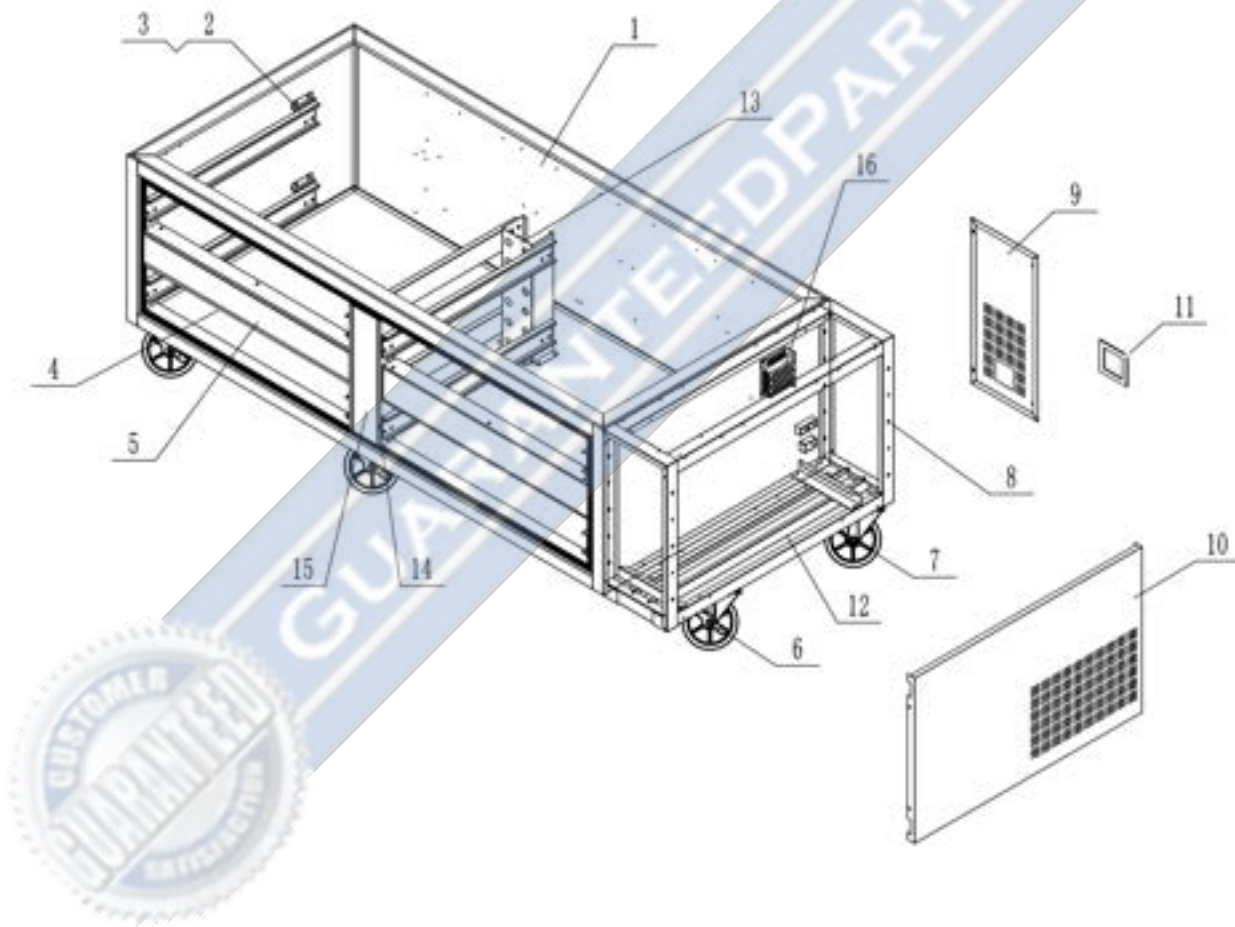

MIGALI

C-CB72-76-HC

A- Counter Top Assembly

Part No.	SKU	Description
1	1759-1468	Counter Top Body C-CB72-HC

B- Drawer Assembly

Part No.	SKU	Description
1	1759-1740	Door Body C-CB72-HC With New Handle
2	1759-993	Door Gasket
3	1759-969	Drawer
4	1759-965	Pan Guide

C- MOTOR COVER ASSEMBLY - Version 1

Part No.	SKU	Description
1	1759-1667	Digital Controller Carel Pzyds
2	1759-693	Power Switch
3	1759-1764	Cover For DiSPlaycontrol(Smoke
4	1759-1763	Front Control Panel C-CB48-HC
5	1759-1780	Temperature Controller Protect

GUARANTEEDPARTS.COM

C- MOTOR COVER ASSEMBLY

- Version 2

Part No.	SKU	Description
1	1759-1667	Digital Controller Carel Pzyds
2	1759-693	Power Switch
3	1759-692	Controller Cover Plate
4	1759-2037	Machine Room Front Cover
5	1759-2038	Controller Protect Box

D- Cabinet Assembly

Part No.	SKU	Description
1	1759-1887	Cabinet Body
2	1759-1045	Drawer Guide Bracket
3	1759-1046	Drawer Guide
4	1759-1891	Middle Mullion Frame Strip Horizontal
5	1759-1893	Middle Mullion Front Plate Horizontal
6	1759-208	Castor-5" Wheel With Brake
7	1759-207	Castor-5" Wheel
8	1759-2028	Unit Assy
9	1759-976	Rear Protect Cover
10	1759-975	Side Protect Cover
11	1759-1895	Power Cord Washer
12	1759-1759	Unit Reinforce
13	1759-1890	Drawer Guide Unit Bracket
14	1759-1892	Middle Mullion Frame Strip Vertical
15	1759-1894	Middle Mullion Front Plate Vertical
16	1759-713	Power Supply