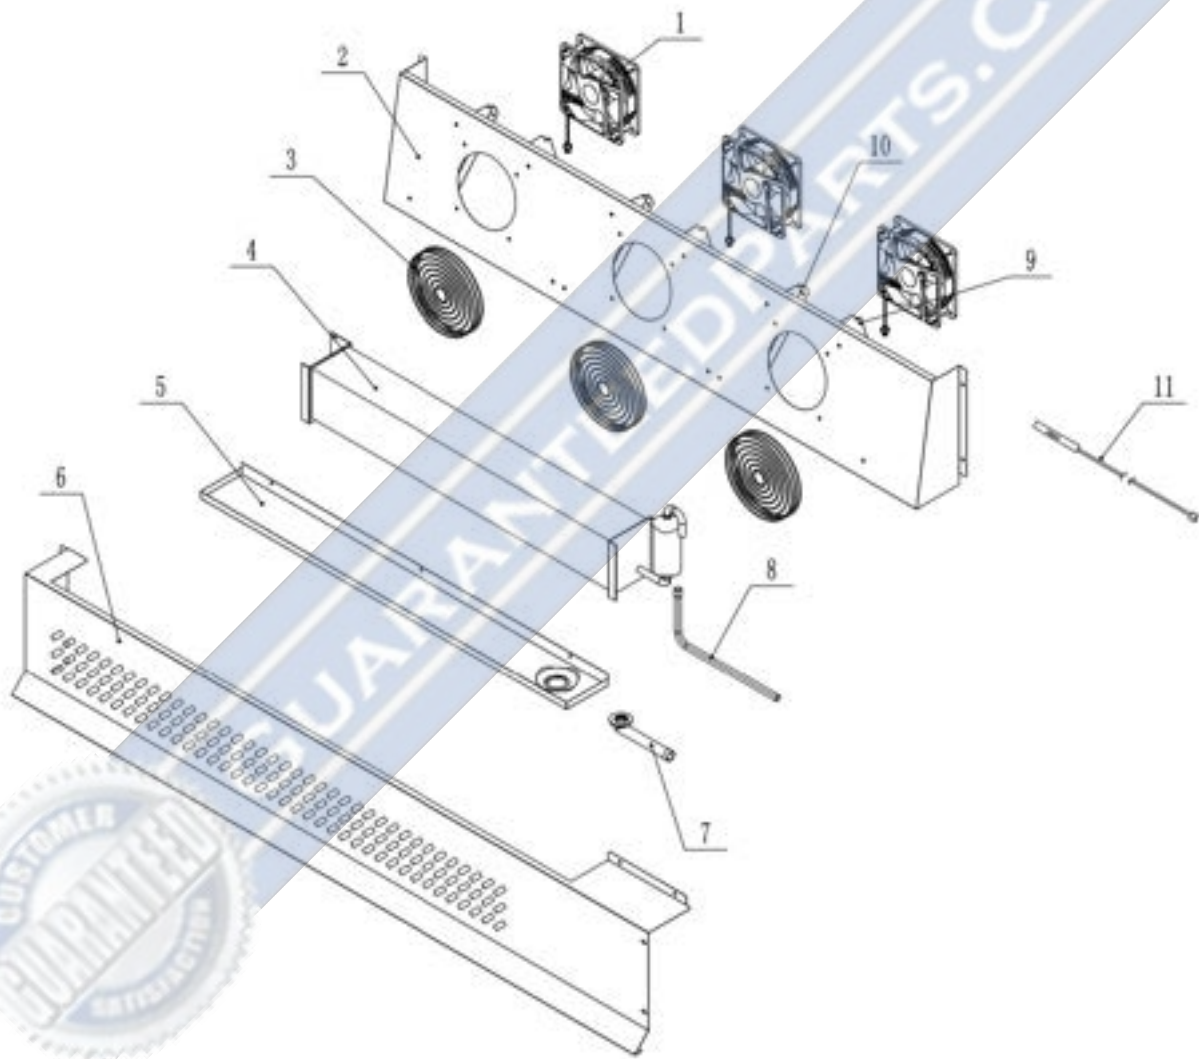

D- Cabinet Assembly

Part No.	SKU	Description
1	1759-1887	Cabinet Body
2	1759-1045	Drawer Guide Bracket
3	1759-1046	Drawer Guide
4	1759-1891	Middle Mullion Frame Strip Horizontal
5	1759-1893	Middle Mullion Front Plate Horizontal
6	1759-208	Castor-5" Wheel With Brake
7	1759-207	Castor-5" Wheel
8	1759-2028	Unit Assy
9	1759-976	Rear Protect Cover
10	1759-975	Side Protect Cover
11	1759-1895	Power Cord Washer
12	1759-1759	Unit Reinforce
13	1759-1890	Drawer Guide Unit Bracket
14	1759-1892	Middle Mullion Frame Strip Vertical
15	1759-1894	Middle Mullion Front Plate Vertical
16	1759-713	Power Supply

GUARANTEED PARTS.COM

E- Condensing Unit Assembly

Part No.	SKU	Description
1	1759-1390	Condenser
2	1759-2029	Dryer Filter
3	1759-1881	Bottom Evap-Water Pan
4	1759-2030	Board For Comp Assembly
5	1759-702	Power Cord
6	1759-1746	Compressor Cubigel Nut35Nr1,1.
7	1759-984	Suction Tube B with Capillary
8	1759-1888	Coil-Pipe Radiator
9	1759-687	Condenser Fan Motor
10	1759-681	Evap Fan Blade
11	1759-836	Bracket For Condenser Motor

GUARANTEEDPARTS.COM

F- Evaporator Assembly

Part No.	SKU	Description
1	1759-932	Evaporator Motor
2	1759-516	Cover For Evap Motor
3	1759-835	Protect Grid For Evap Motor
4	1759-645	Evaporator
5	1759-981	Evaporator Drain Pan
6	1759-973	Cover for Evaporator
7	1759-970	Evap Drain Pipe
8	1759-987	Suction Pipe (A)
9	1759-1455	Evap Air Guide (R)
10	1759-1454	Evap Air Guide (L)
11	1759-695	Room Sensor Probe