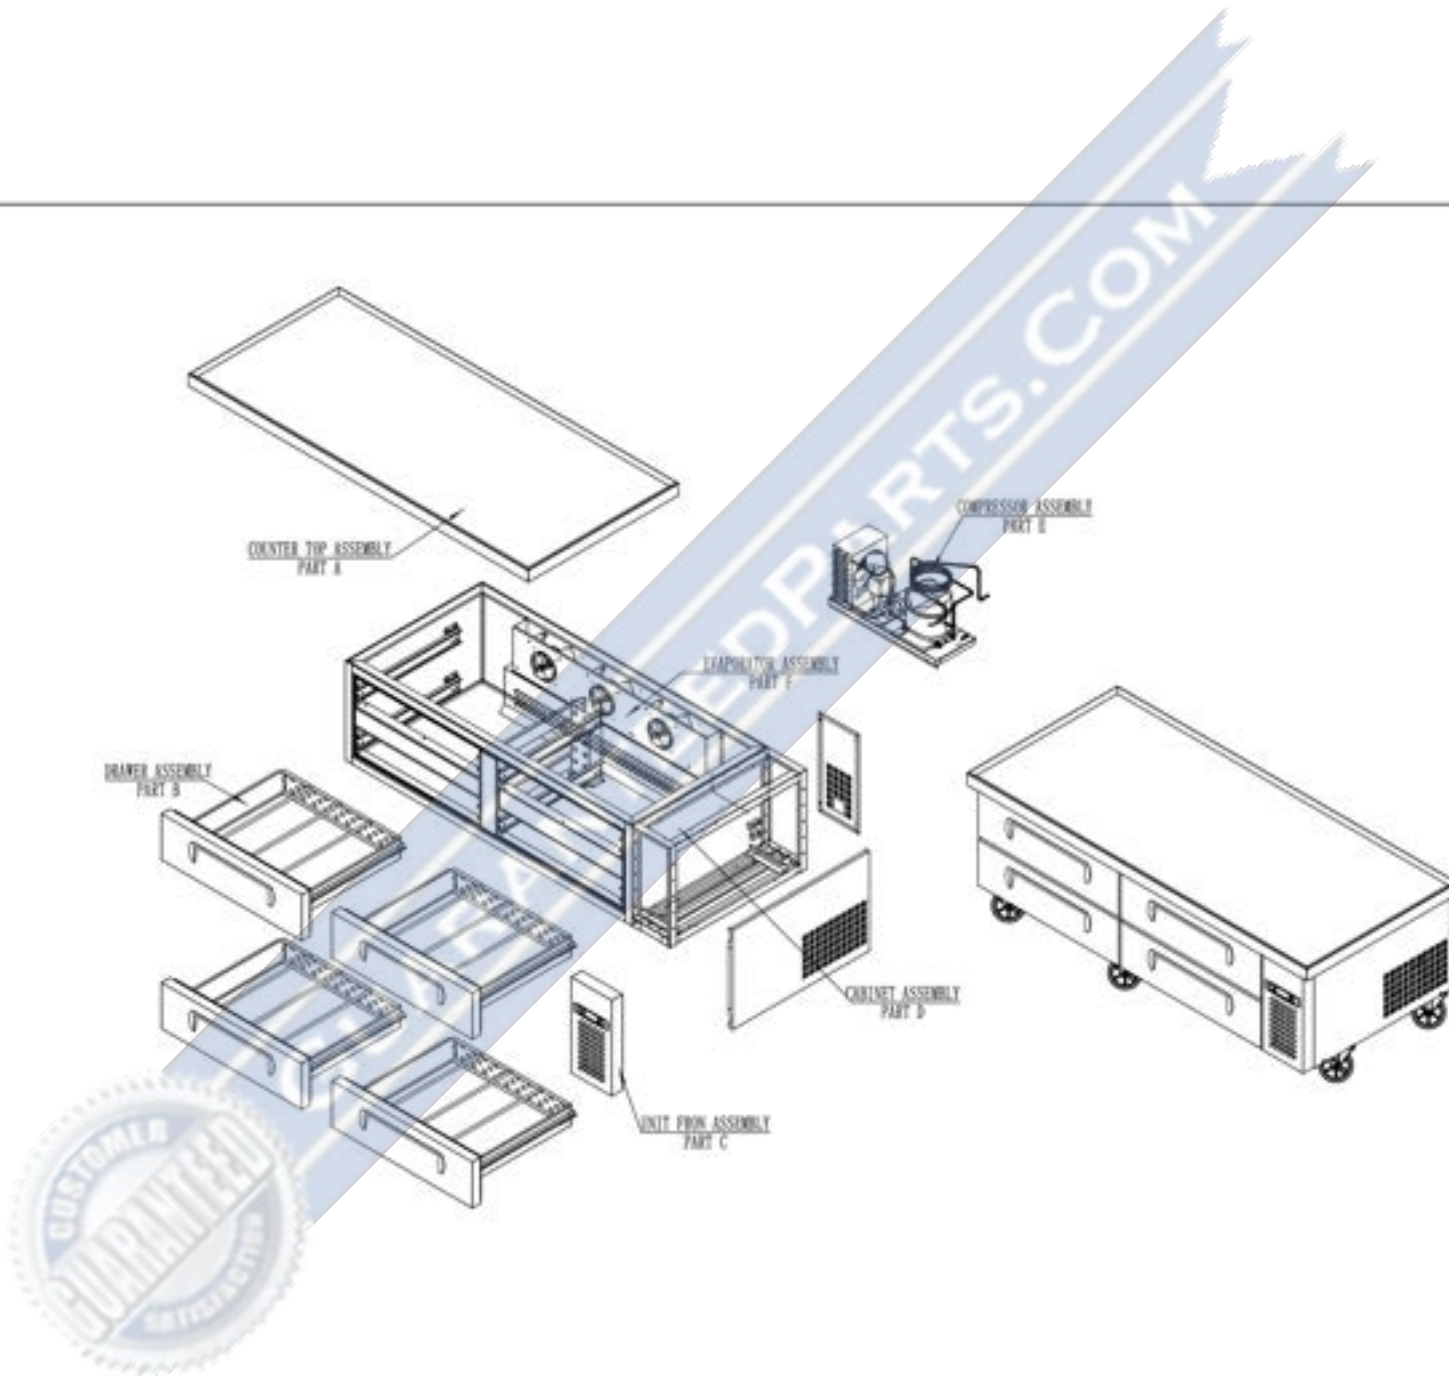

MIGALI

C-CB72-76-HC

A- Counter Top Assembly

Part No.	SKU	Description
1	1759-1468	Counter Top Body C-CB72-HC

B- Drawer Assembly

Part No.	SKU	Description
1	1759-1740	Door Body C-CB72-HC With New Handle
2	1759-993	Door Gasket
3	1759-969	Drawer
4	1759-965	Pan Guide

C- MOTOR COVER ASSEMBLY - Version 1

Part No.	SKU	Description
1	1759-1667	Digital Controller Carel Pzyds
2	1759-693	Power Switch
3	1759-1764	Cover For DiSPlaycontrol(Smoke
4	1759-1763	Front Control Panel C-CB48-HC
5	1759-1780	Temperature Controller Protect

GUARANTEEDPARTS.COM

C- MOTOR COVER ASSEMBLY

- Version 2

Part No.	SKU	Description
1	1759-1667	Digital Controller Carel Pzyds
2	1759-693	Power Switch
3	1759-692	Controller Cover Plate
4	1759-2037	Machine Room Front Cover
5	1759-2038	Controller Protect Box

D- Cabinet Assembly

Part No.	SKU	Description
1	1759-1887	Cabinet Body
2	1759-1045	Drawer Guide Bracket
3	1759-1046	Drawer Guide
4	1759-1891	Middle Mullion Frame Strip Horizontal
5	1759-1893	Middle Mullion Front Plate Horizontal
6	1759-208	Castor-5" Wheel With Brake
7	1759-207	Castor-5" Wheel
8	1759-2028	Unit Assy
9	1759-976	Rear Protect Cover
10	1759-975	Side Protect Cover
11	1759-1895	Power Cord Washer
12	1759-1759	Unit Reinforce
13	1759-1890	Drawer Guide Unit Bracket
14	1759-1892	Middle Mullion Frame Strip Vertical
15	1759-1894	Middle Mullion Front Plate Vertical
16	1759-713	Power Supply