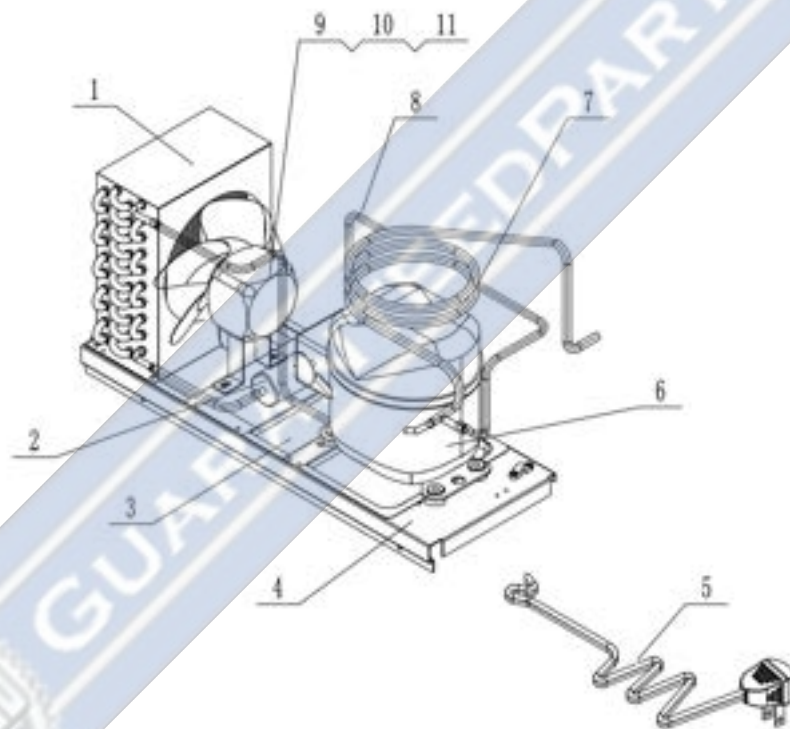

GUARANTEEDPARTS.COM

C- MOTOR COVER ASSEMBLY

- Version 2

Part No.	SKU	Description
1	1759-1667	Digital Controller Carel Pzyds
2	1759-693	Power Switch
3	1759-692	Controller Cover Plate
4	1759-2037	Machine Room Front Cover
5	1759-2038	Controller Protect Box

D- Cabinet Assembly

Part No.	SKU	Description
1	1759-1887	Cabinet Body
2	1759-1045	Drawer Guide Bracket
3	1759-1046	Drawer Guide
4	1759-1891	Middle Mullion Frame Strip Horizontal
5	1759-1893	Middle Mullion Front Plate Horizontal
6	1759-208	Castor-5" Wheel With Brake
7	1759-207	Castor-5" Wheel
8	1759-2028	Unit Assy
9	1759-976	Rear Protect Cover
10	1759-975	Side Protect Cover
11	1759-1895	Power Cord Washer
12	1759-1759	Unit Reinforce
13	1759-1890	Drawer Guide Unit Bracket
14	1759-1892	Middle Mullion Frame Strip Vertical
15	1759-1894	Middle Mullion Front Plate Vertical
16	1759-713	Power Supply

GUARANTEED PARTS.COM

E- Condensing Unit Assembly

Part No.	SKU	Description
1	1759-1390	Condenser
2	1759-2029	Dryer Filter
3	1759-1881	Bottom Evap-Water Pan
4	1759-2030	Board For Comp Assembly
5	1759-702	Power Cord
6	1759-1746	Compressor Cubigel Nut35Nr1,1.
7	1759-984	Suction Tube B with Capillary
8	1759-1888	Coil-Pipe Radiator
9	1759-687	Condenser Fan Motor
10	1759-681	Evap Fan Blade
11	1759-836	Bracket For Condenser Motor