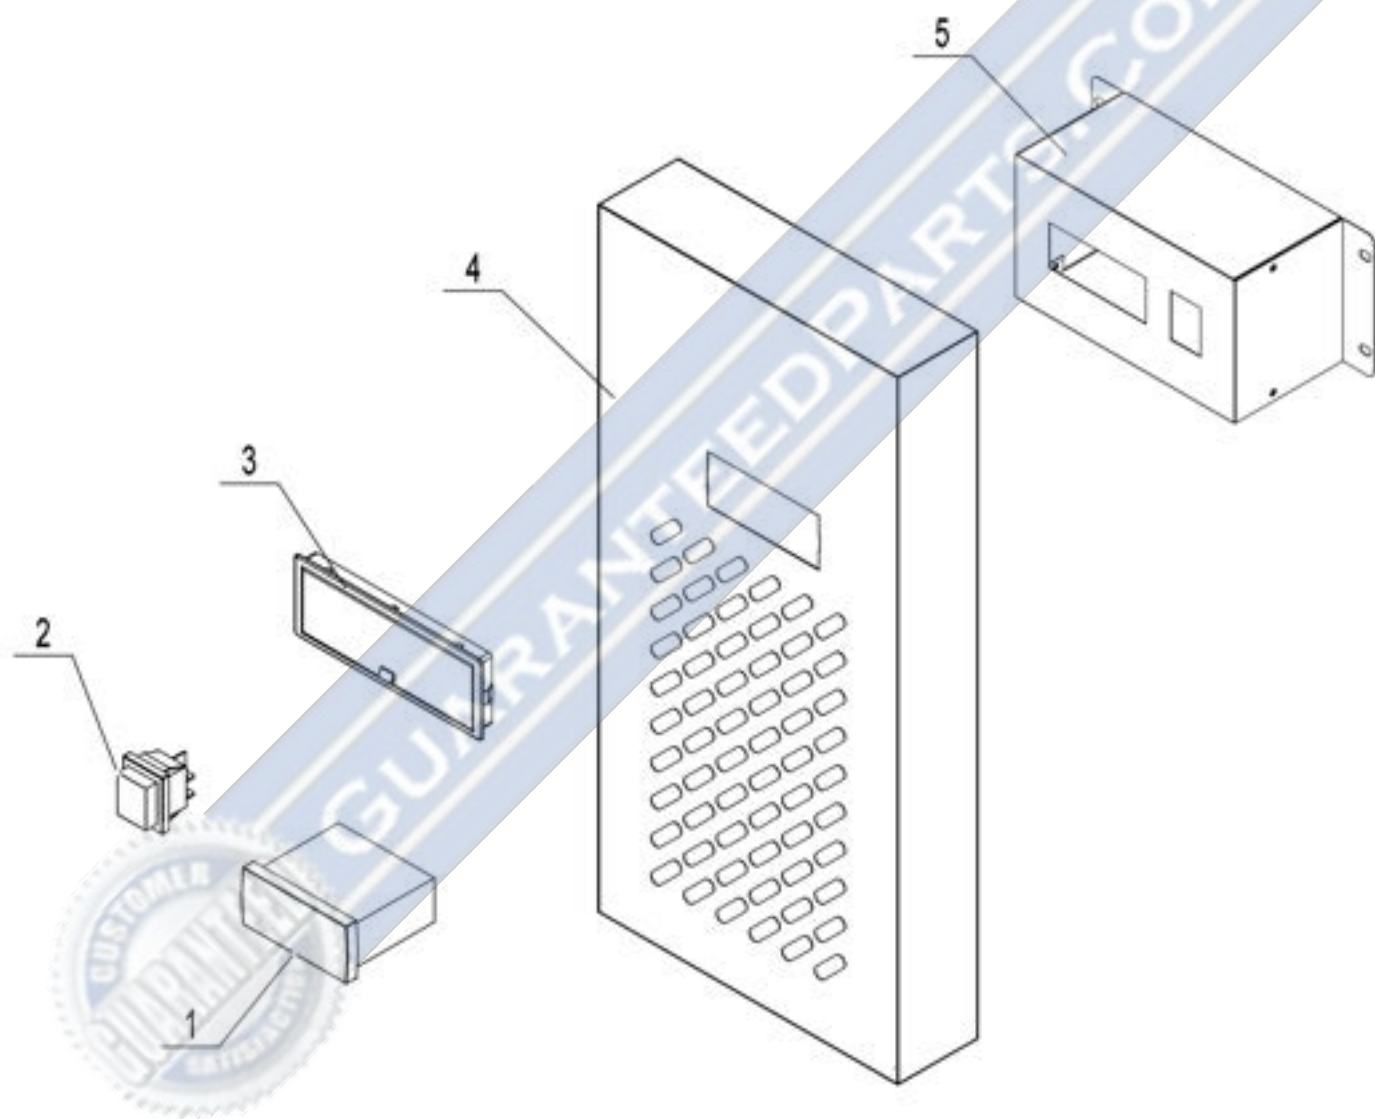

MIGALI

C-CB72-76-HC

A- Counter Top Assembly

Part No.	SKU	Description
1	1759-1468	Counter Top Body C-CB72-HC

B- Drawer Assembly

Part No.	SKU	Description
1	1759-1740	Door Body C-CB72-HC With New Handle
2	1759-993	Door Gasket
3	1759-969	Drawer
4	1759-965	Pan Guide

C- MOTOR COVER ASSEMBLY - Version 1

Part No.	SKU	Description
1	1759-1667	Digital Controller Carel Pzyds
2	1759-693	Power Switch
3	1759-1764	Cover For DiSPlaycontrol(Smoke
4	1759-1763	Front Control Panel C-CB48-HC
5	1759-1780	Temperature Controller Protect

GUARANTEEDPARTS.COM

C- MOTOR COVER ASSEMBLY

- Version 2

Part No.	SKU	Description
1	1759-1667	Digital Controller Carel Pzyds
2	1759-693	Power Switch
3	1759-692	Controller Cover Plate
4	1759-2037	Machine Room Front Cover
5	1759-2038	Controller Protect Box

D- Cabinet Assembly

Part No.	SKU	Description
1	1759-1887	Cabinet Body
2	1759-1045	Drawer Guide Bracket
3	1759-1046	Drawer Guide
4	1759-1891	Middle Mullion Frame Strip Horizontal
5	1759-1893	Middle Mullion Front Plate Horizontal
6	1759-208	Castor-5" Wheel With Brake
7	1759-207	Castor-5" Wheel
8	1759-2028	Unit Assy
9	1759-976	Rear Protect Cover
10	1759-975	Side Protect Cover
11	1759-1895	Power Cord Washer
12	1759-1759	Unit Reinforce
13	1759-1890	Drawer Guide Unit Bracket
14	1759-1892	Middle Mullion Frame Strip Vertical
15	1759-1894	Middle Mullion Front Plate Vertical
16	1759-713	Power Supply