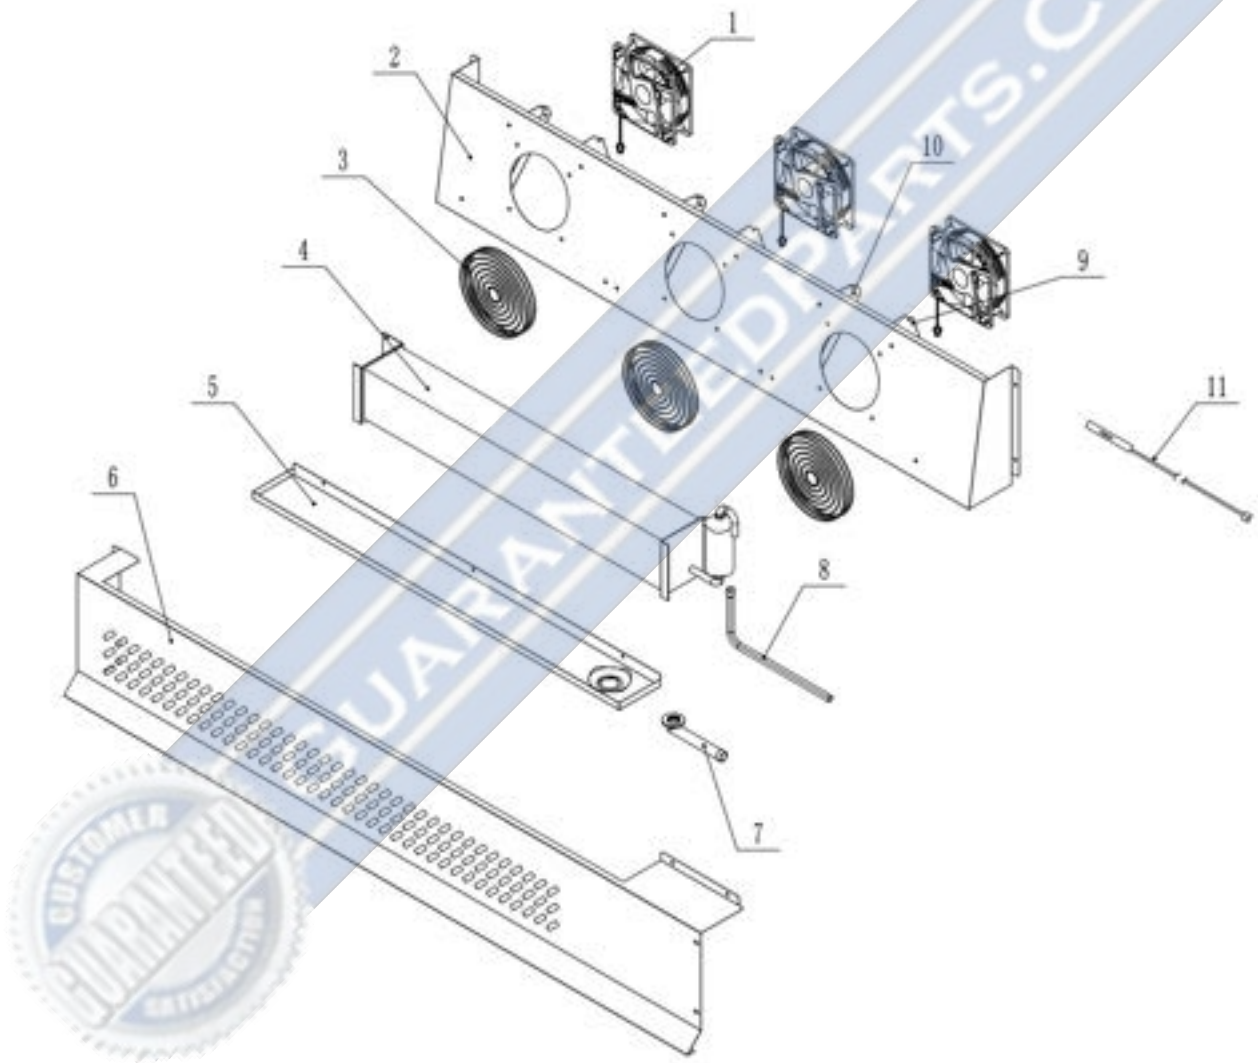

F- Evaporator Assembly

Part No.	SKU	Description
1	1759-932	Evaporator Motor
2	1759-516	Cover For Evap Motor
3	1759-835	Protect Grid For Evap Motor
4	1759-645	Evaporator
5	1759-981	Evaporator Drain Pan
6	1759-973	Cover for Evaporator
7	1759-970	Evap Drain Pipe
8	1759-987	Suction Pipe (A)
9	1759-1455	Evap Air Guide (R)
10	1759-1454	Evap Air Guide (L)
11	1759-695	Room Sensor Probe

GUARANTEEDPARTS.COM