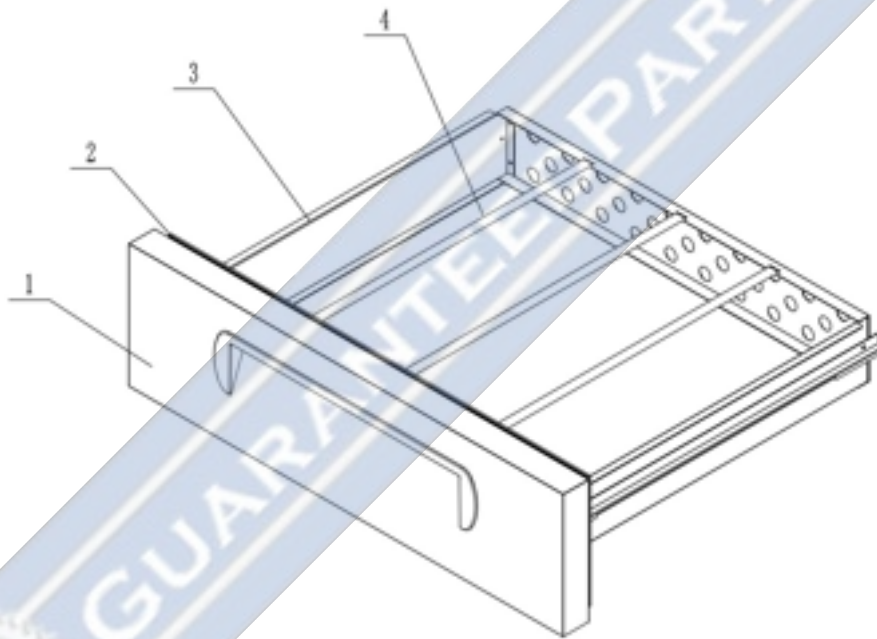

B- Drawer Assembly

Part No.	SKU	Description
1	1759-1740	Door Body C-CB72-HC With New Handle
2	1759-993	Door Gasket
3	1759-969	Drawer
4	1759-965	Pan Guide