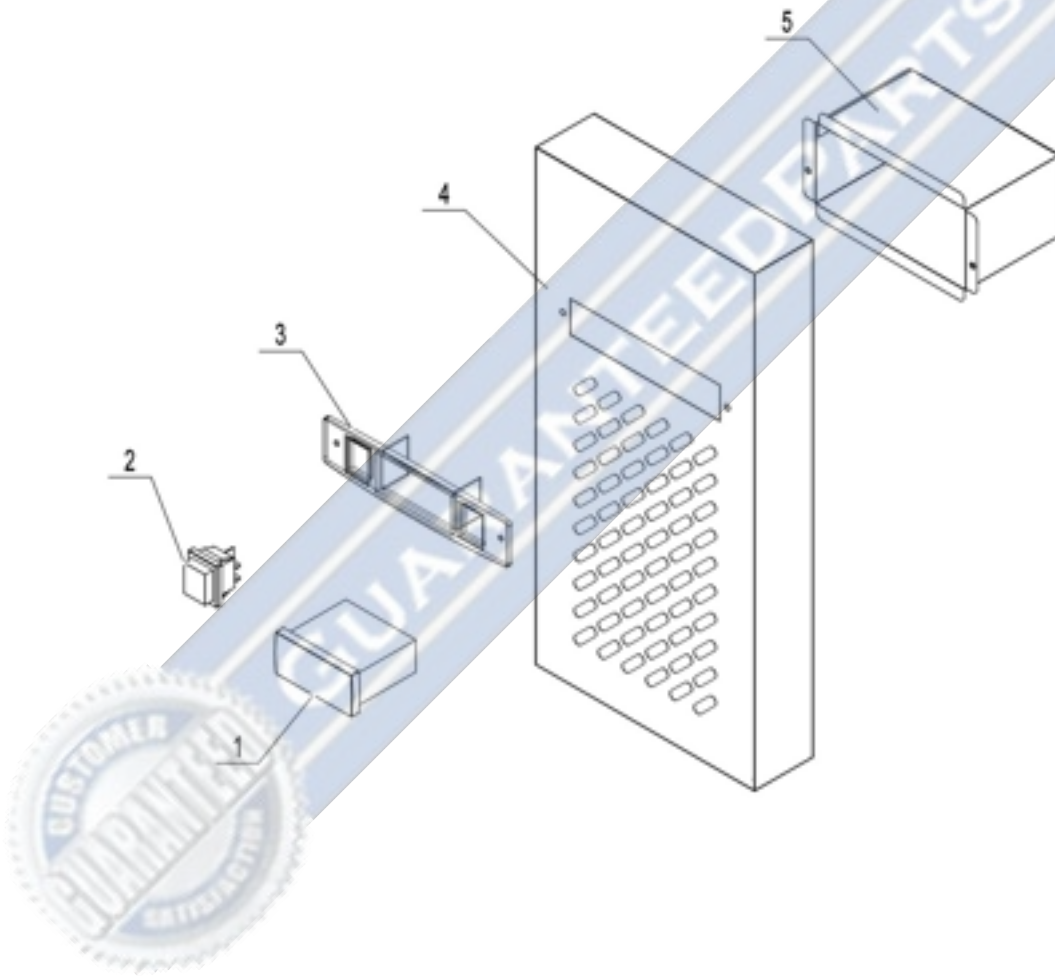

C- MOTOR COVER ASSEMBLY - Version 1

Part No.	SKU	Description
1	1759-1667	Digital Controller Carel Pzyds
2	1759-693	Power Switch
3	1759-1764	Cover For DiSPlaycontrol(Smoke
4	1759-1763	Front Control Panel C-CB48-HC
5	1759-1780	Temperature Controller Protect