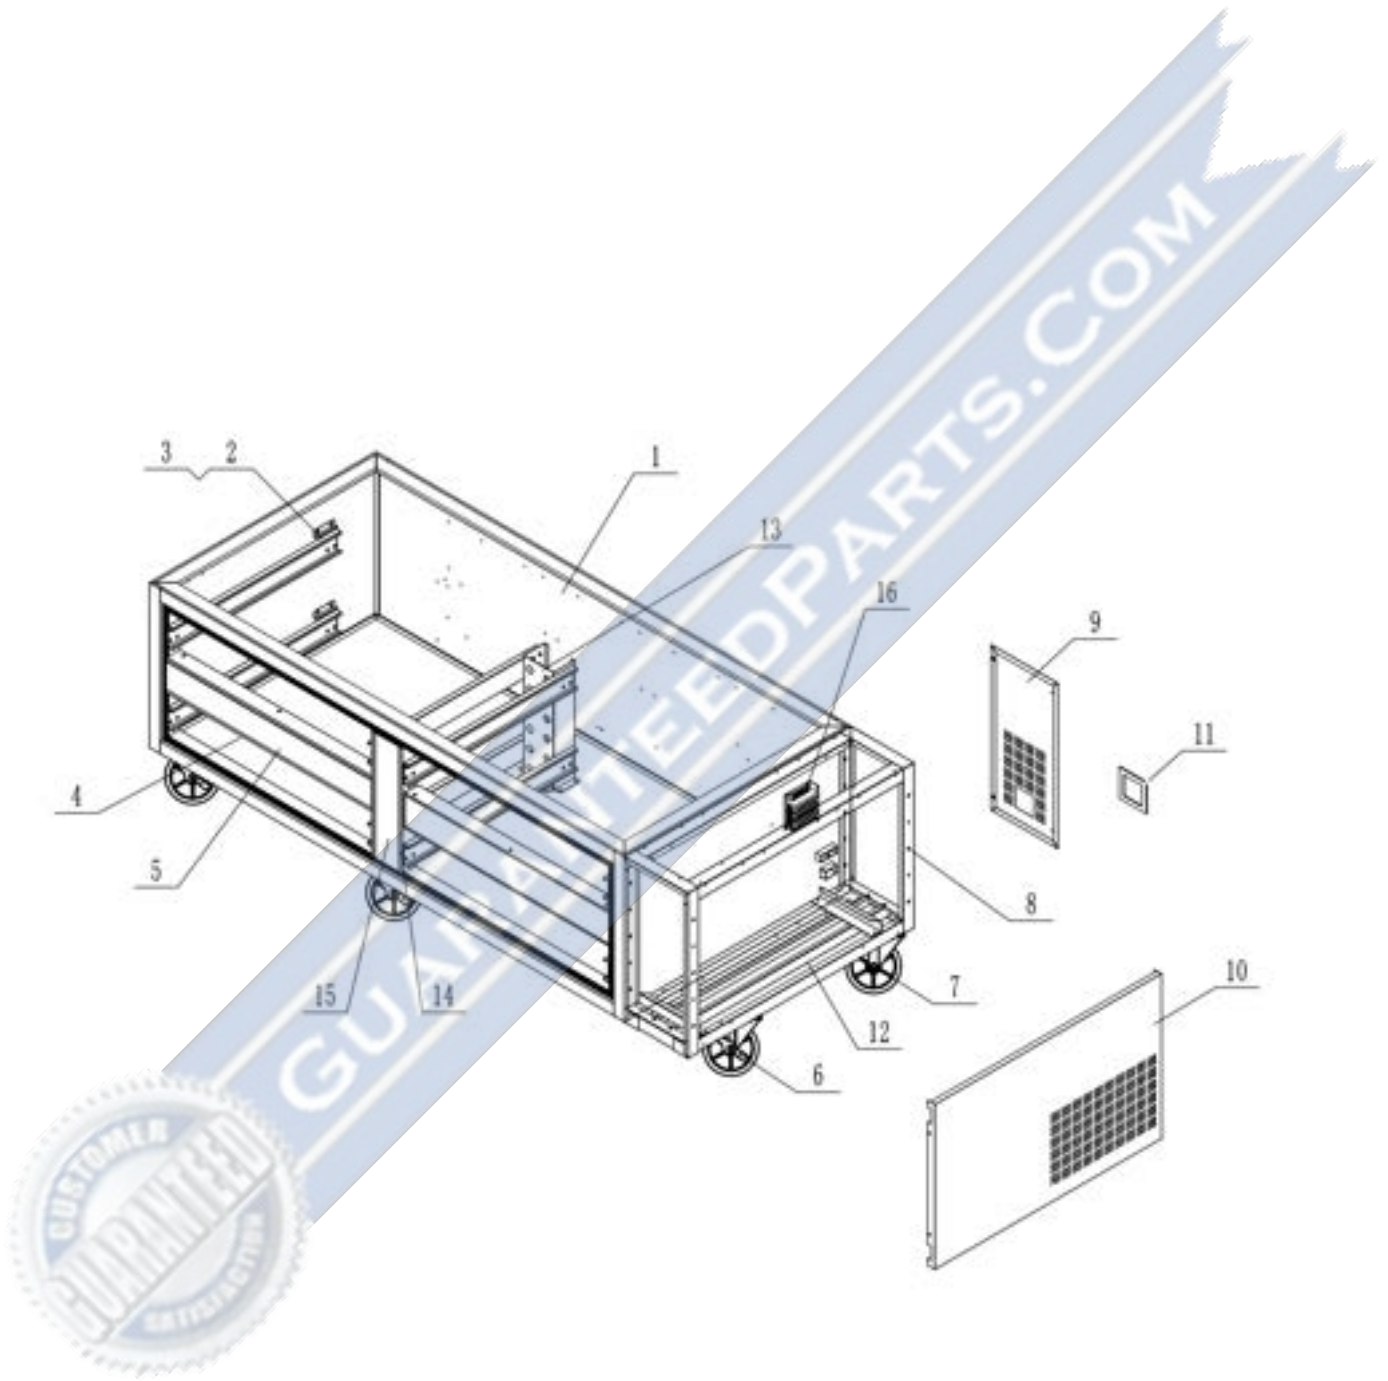

# A- Counter Top Assembly

Part No.	SKU	Description
1	1759-1467	Counter Top Body C-CB72-HC

# C- MOTOR COVER ASSEMBLY

# D- Cabinet Assembly

<b>Part No.</b>	<b>SKU</b>	<b>Description</b>
1	1759-1887	Cabinet Body
2	1759-1045	Drawer Guide Bracket
3	1759-1046	Drawer Guide
4	1759-1891	Middle Mullion Frame Strip Horizontal
5	1759-1893	Middle Mullion Front Plate Horizontal
6	1759-208	Castor-5" Wheel With Brake
7	1759-207	Castor-5" Wheel
8	1759-2028	Unit Assy
9	1759-976	Rear Protect Cover
10	1759-975	Side Protect Cover
11	1759-1895	Power Cord Washer
12	1759-1759	Unit Reinforce
13	1759-1890	Drawer Guide Unit Bracket
14	1759-1892	Middle Mullion Frame Strip Vertical
15	1759-1894	Middle Mullion Front Plate Vertical
16	1759-713	Power Supply