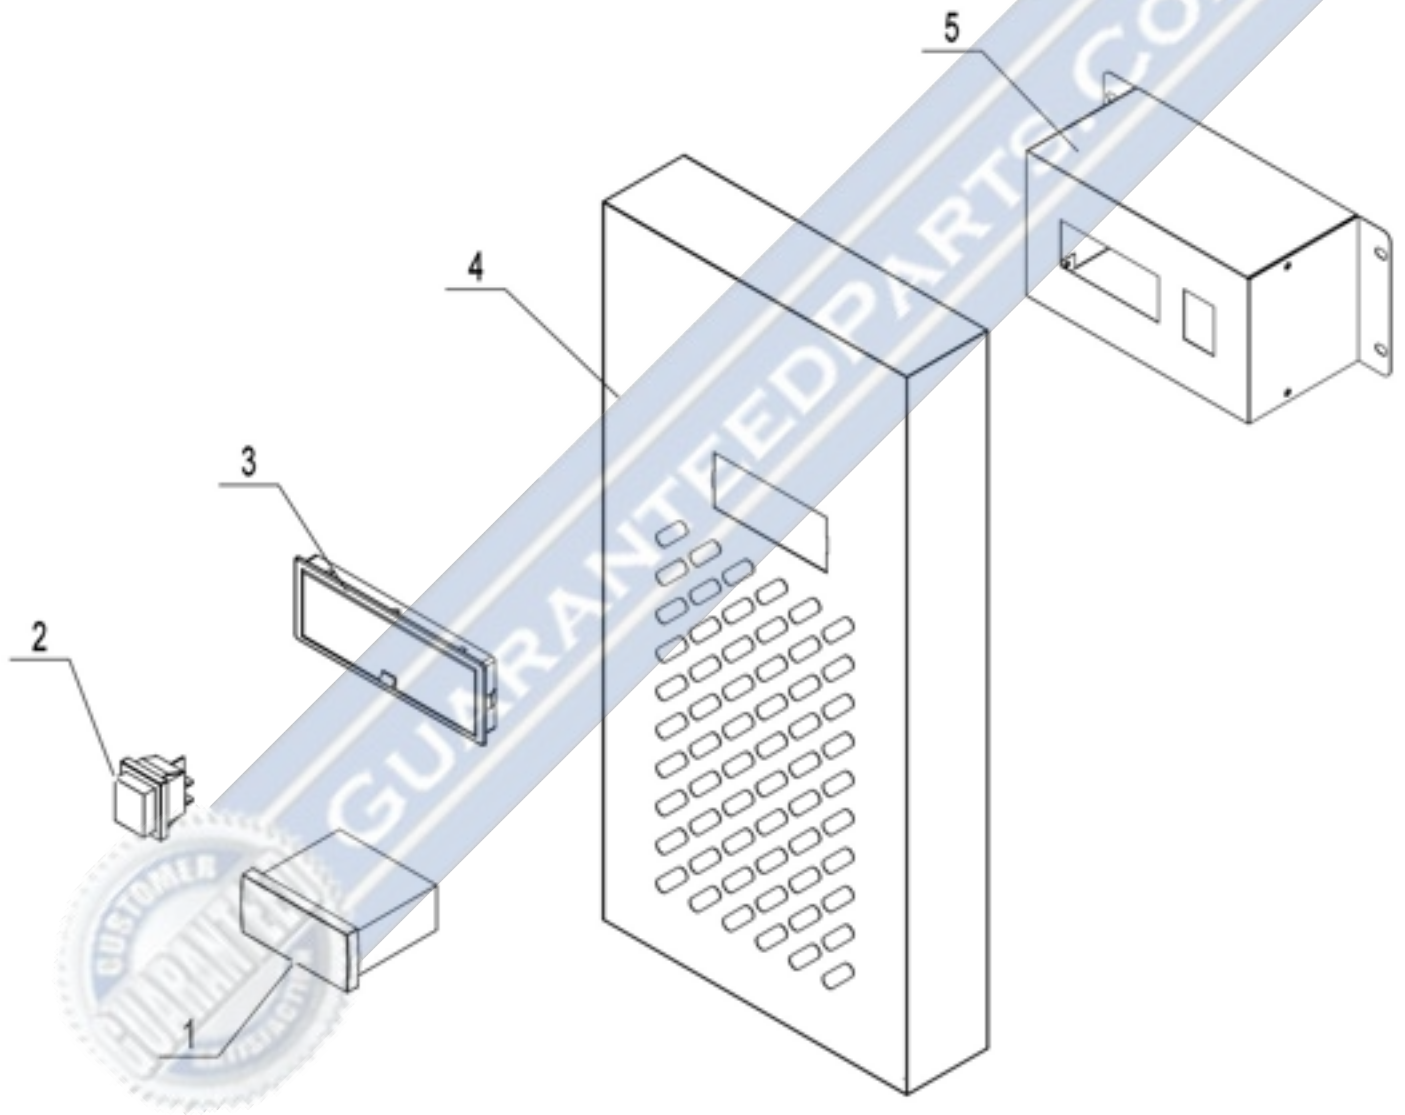

C- MOTOR COVER ASSEMBLY

- Version 2

Part No.	SKU	Description
1	1759-1667	Digital Controller Carel Pzyds
2	1759-693	Power Switch
3	1759-692	Controller Cover Plate
4	1759-2037	Machine Room Front Cover
5	1759-2038	Controller Protect Box