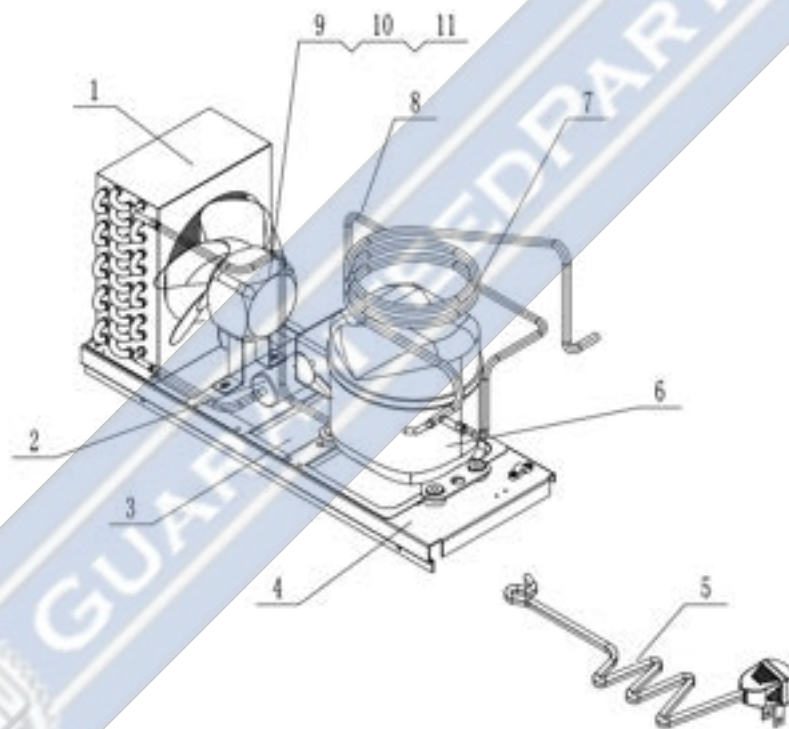

E- Condensing Unit Assembly

Part No.	SKU	Description
1	1759-1390	Condenser
2	1759-2029	Dryer Filter
3	1759-1881	Bottom Evap-Water Pan
4	1759-2030	Board For Comp Assembly
5	1759-702	Power Cord
6	1759-1746	Compressor Cubigel Nut35Nr1,1.
7	1759-984	Suction Tube B with Capillary
8	1759-1888	Coil-Pipe Radiator
9	1759-687	Condenser Fan Motor
10	1759-681	Evap Fan Blade
11	1759-836	Bracket For Condenser Motor

GUARANTEEDPARTS.COM