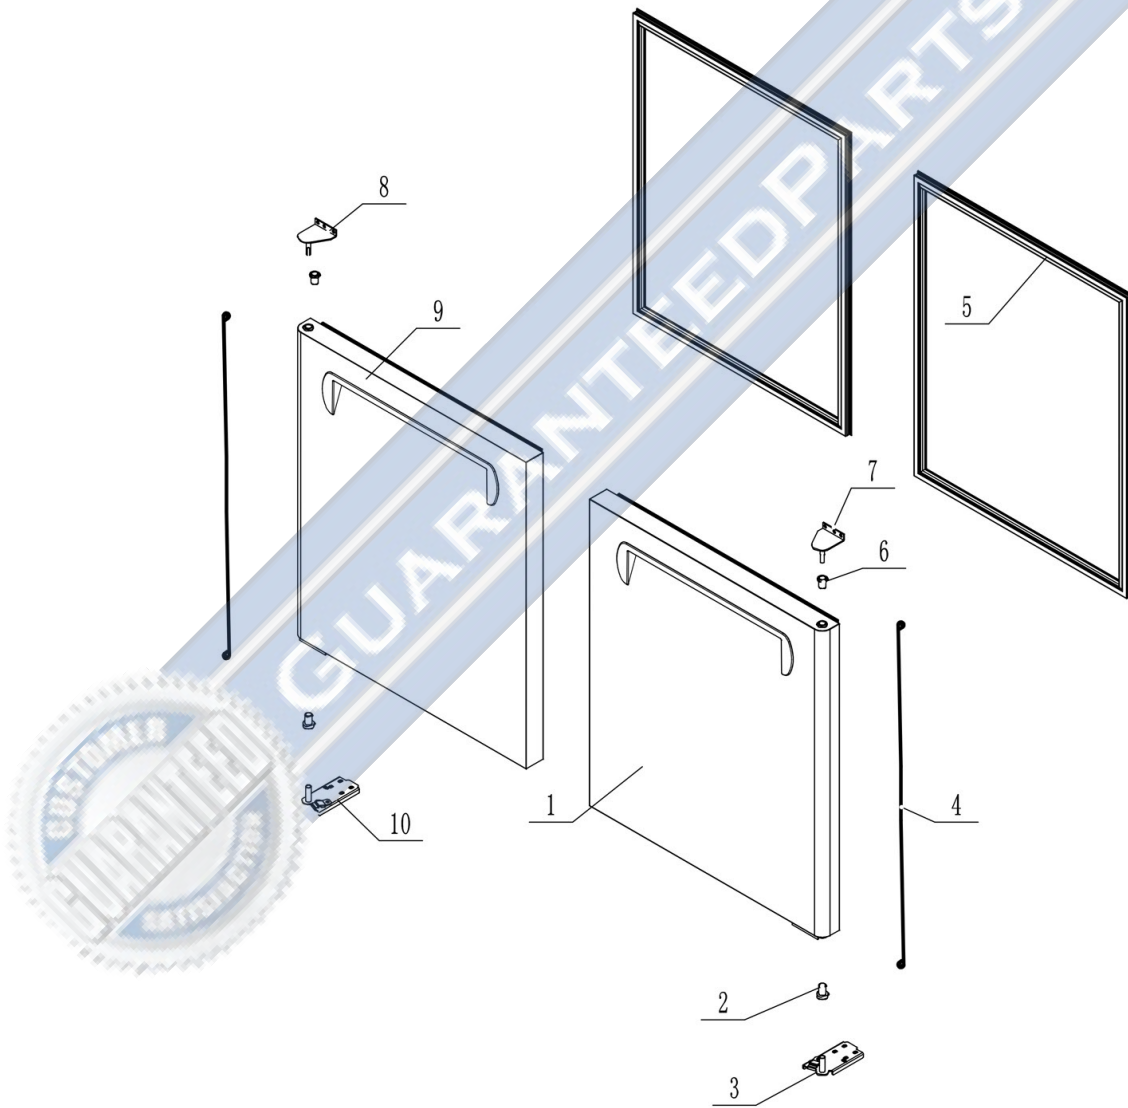

## C-U48F-HC

COUNTER TOP ASSEMBLY  
PART A

COMPRESSOR ASSEMBLY  
PART E

EVAPORATOR ASSEMBLY  
PART F

DOOR ASSEMBLY  
PART B

SHELF ASSEMBLY  
PART C

CABINET ASSEMBLY  
PART D

# A- Counter Top Assembly

Part No.	SKU	Description
1	1759-762	Cover For Controller
2	1759-853	Displayer of the Controller
3	1759-189	Bracket for Controller Displayer
4	1759-1749	Counter Top Body

# B- Door Assembly

Part No.	SKU	Description
1	1759-1510	Door Body Assembly (Right) New
2	1759-755	Door Shaft Sleeve-Bottom
3	1759-821	Right-Bottom Hinge
4	1759-839	Door Spring Rod
5	1759-739	Door Gasket
6	1759-756	Door Shaft Sleeve-Top
7	1759-819	Right-Top Hinge
8	1759-820	Left-Top Hinge
9	1759-2304	Door Body Assembly-Left C-SP48
10	1759-822	Left-Bottom Hinge