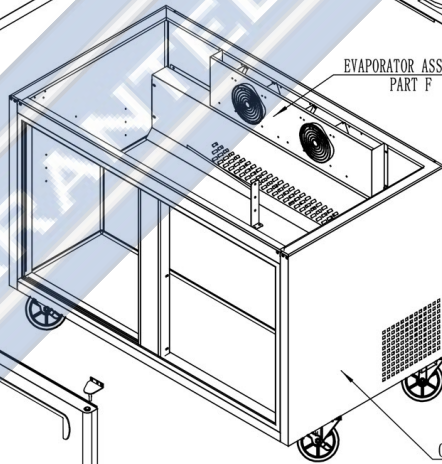

## C-U48F-HC

COUNTER TOP ASSEMBLY  
PART A

COMPRESSOR ASSEMBLY  
PART E

EVAPORATOR ASSEMBLY  
PART F

DOOR ASSEMBLY  
PART B

SHELF ASSEMBLY  
PART C

CABINET ASSEMBLY  
PART D

# A- Counter Top Assembly

Part No.	SKU	Description
1	1759-762	Cover For Controller
2	1759-853	Displayer of the Controller
3	1759-189	Bracket for Controller Displayer
4	1759-1749	Counter Top Body

# B- Door Assembly

Part No.	SKU	Description
1	1759-1510	Door Body Assembly (Right) New
2	1759-755	Door Shaft Sleeve-Bottom
3	1759-821	Right-Bottom Hinge
4	1759-839	Door Spring Rod
5	1759-739	Door Gasket
6	1759-756	Door Shaft Sleeve-Top
7	1759-819	Right-Top Hinge
8	1759-820	Left-Top Hinge
9	1759-2304	Door Body Assembly-Left C-SP48
10	1759-822	Left-Bottom Hinge