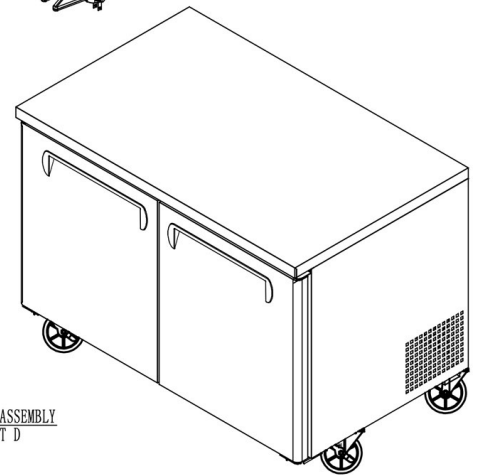

## C-U48F-HC

COUNTER TOP ASSEMBLY  
PART A

COMPRESSOR ASSEMBLY  
PART E

EVAPORATOR ASSEMBLY  
PART F

DOOR ASSEMBLY  
PART B

SHELF ASSEMBLY  
PART C

CABINET ASSEMBLY  
PART D

# A- Counter Top Assembly

Part No.	SKU	Description
1	1759-762	Cover For Controller
2	1759-853	Displayer of the Controller
3	1759-189	Bracket for Controller Displayer
4	1759-1749	Counter Top Body

# B- Door Assembly

Part No.	SKU	Description
1	1759-1510	Door Body Assembly (Right) New
2	1759-755	Door Shaft Sleeve-Bottom
3	1759-821	Right-Bottom Hinge
4	1759-839	Door Spring Rod
5	1759-739	Door Gasket
6	1759-756	Door Shaft Sleeve-Top
7	1759-819	Right-Top Hinge
8	1759-820	Left-Top Hinge
9	1759-2304	Door Body Assembly-Left C-SP48
10	1759-822	Left-Bottom Hinge