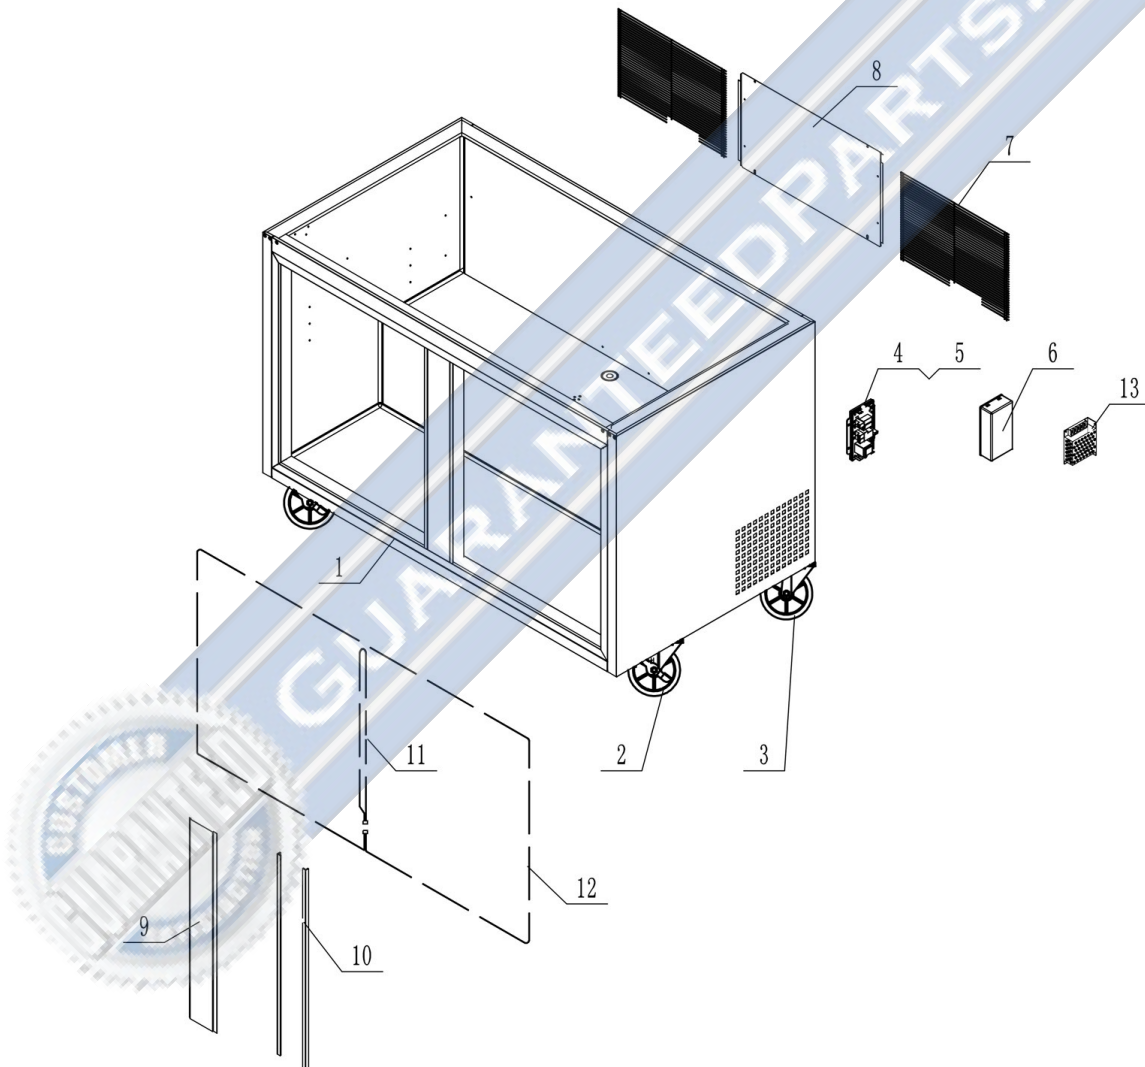

D- Cabinet Assembly

Part No.	SKU	Description
1	1759-600	Cabinet Body
2	1759-1099	Caster 2" Low Profile Plate Caster With Brake
3	1759-209	2" Castor Without Brake
4	1759-744	Controller Protect Cover
5	1759-1742	Digital Controller Freezer HC
6	1759-745	Controller Protect Cover
7	1759-726	Rear Protect Barrier
8	1759-510	Rear Protect Cover
9	1759-515	Middle Mullion Front Plate
10	1759-743	Middle Mullion Frame Strip
11	1759-904	Middle Mullion Wiring Heater
12	1759-1029	Door Frame Wiring Heater
13	1759-713	Power Supply

GUARANTEED PARTS.COM