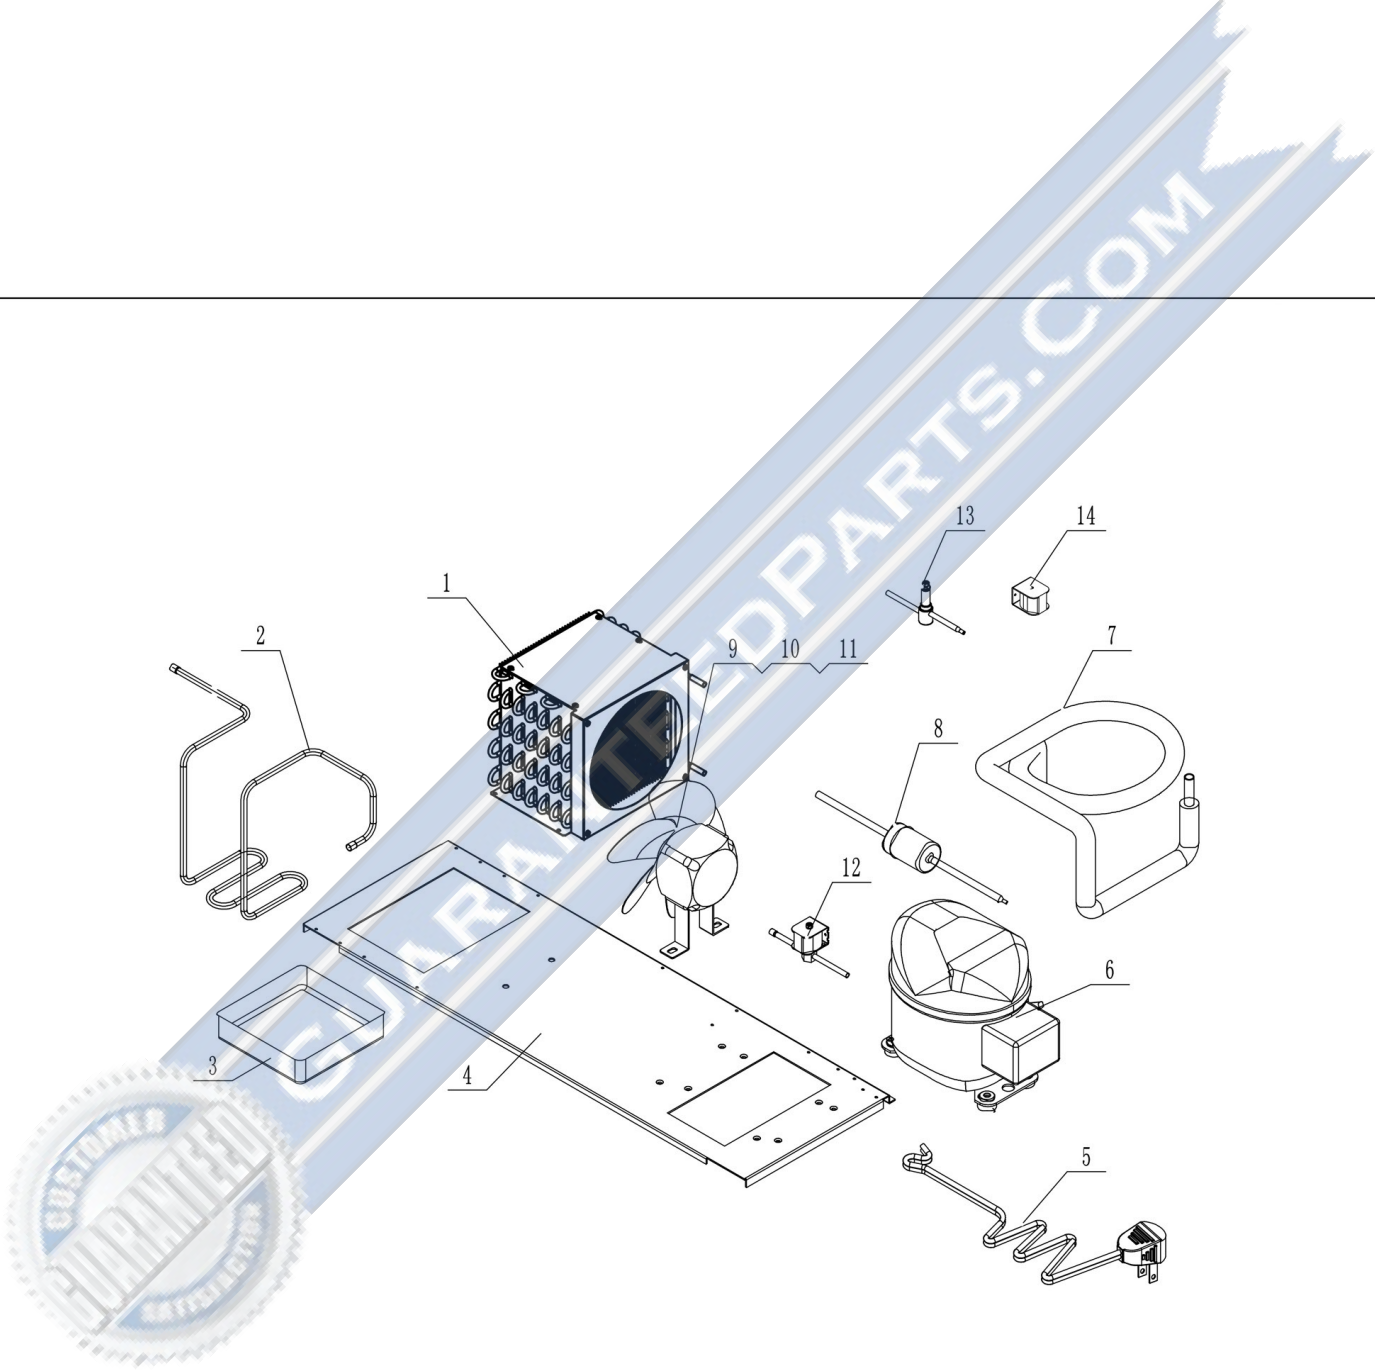

E- Condensing Unit Assembly

Part No.	SKU	Description
1	1759-650	Condenser
2	1759-1857	Coil-Pipe Radiator
3	1759-794	Bottom Evap-Water Pan
4	1759-511	Board For Comp Assembly
5	1759-702	Power Cord
6	1759-1748	Compressor R290/115V
7	1759-311	Suction Tube B with Capillary
8	1759-656	Dryer Filter
9	1759-687	Condenser Fan Motor
10	1759-682	Condenser Motor Blade
11	1759-836	Bracket For Condenser Motor
12	1759-658	Magnetic Valve V1 (Includes Solenoid Valve Body and Solenoid Valve Winding)
13	1759-1242	Solenoid Valve Body (Normally Open)
14	1759-940	Solenoid Valve Winding

GUARANTEED PARTS.COM