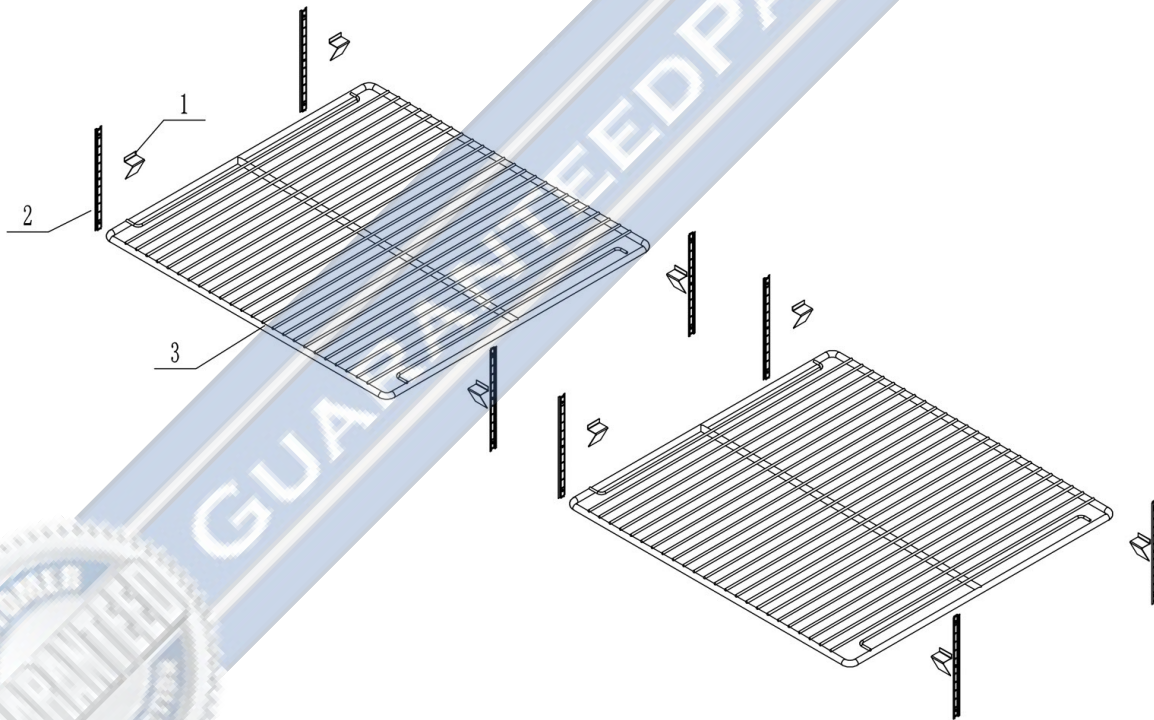

C- Shelf Assembly

Part No.	SKU	Description
1	1759-04	Shelf Support Clip
2	1759-426	Pilaster For Shelf
3	1759-714	Shelf