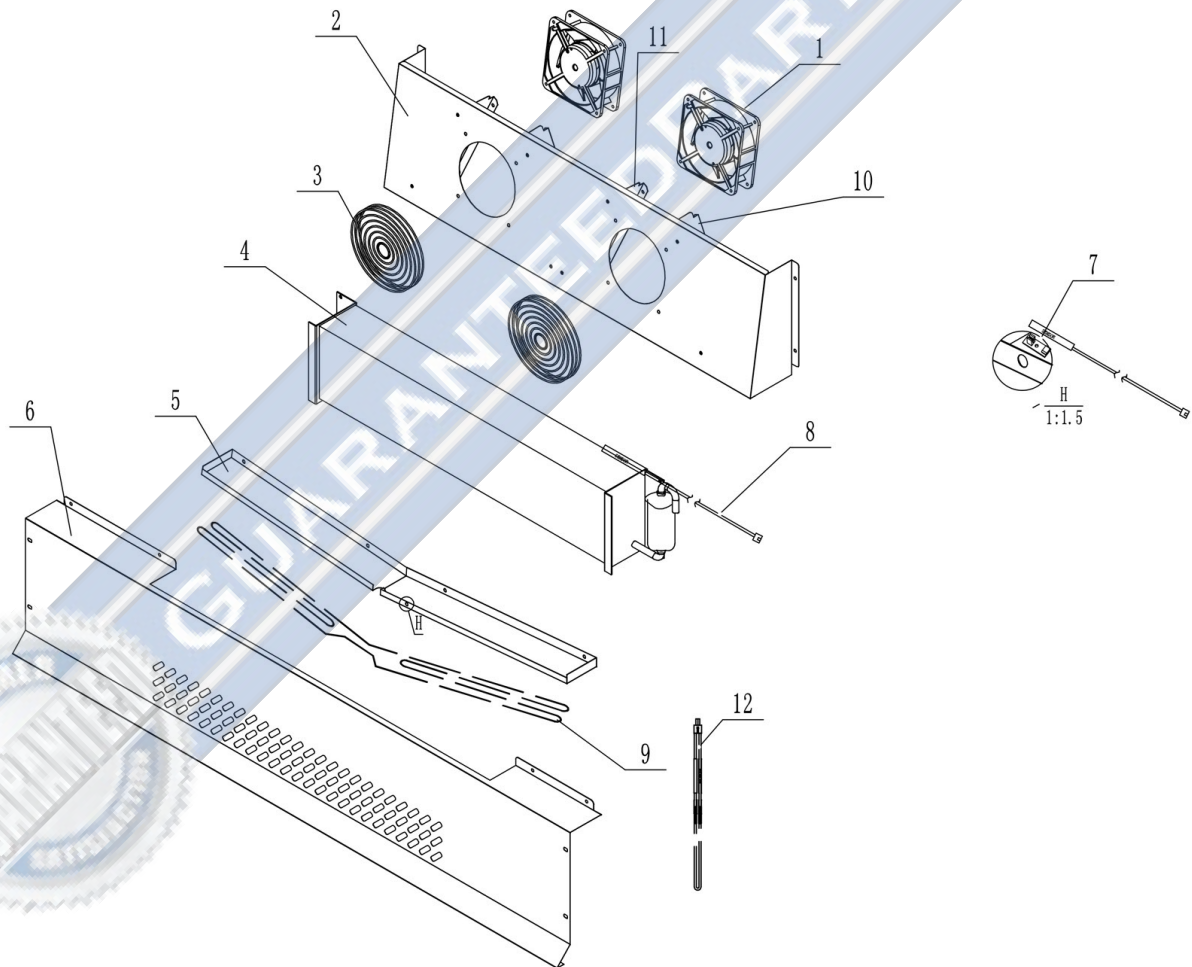

F- Evaporator Assembly

Part No.	SKU	Description
1	1759-1676	Evaporator Fan Motor Panasonic
3	1759-1157	Protection Guard For Evaporator
4	1759-928	Evaporator
5	1759-526	Evaporator Drain Pan
6	1759-524	Cover For Evaporator
7	1759-922	Room Sensor Probe
8	1759-925	Defrost Sensor Probe V2 (Includes Defrost Sensor Probe and Room Sensor Probe)
9	1759-882	Drain Pan Wiring Heater
10	1759-2300	Evap Air Guide(R) C-SP27-8-HC
11	1759-2301	Evap Air Guide(L) C-SP27-8-HC

GUARANTEED PARTS.COM