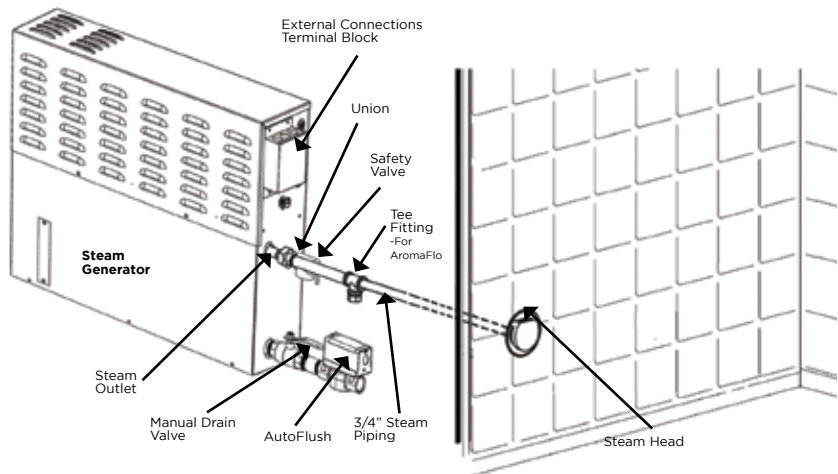

CX GENERATOR SYSTEM

NEXT GENERATION POWER / **INTUITIVE CONTROL & STRAIGHTFORWARD INSTALLATION**

CX GENERATOR CONTROL

- 7" color touch screen control with menu driven user interface.
- Can be mounted up to 30 feet from the steam generator.
- Easily set on/off time from control.
- View system status while the unit is running.
- Room temperature shown on display.
- Controls multiple CX Generators in series.