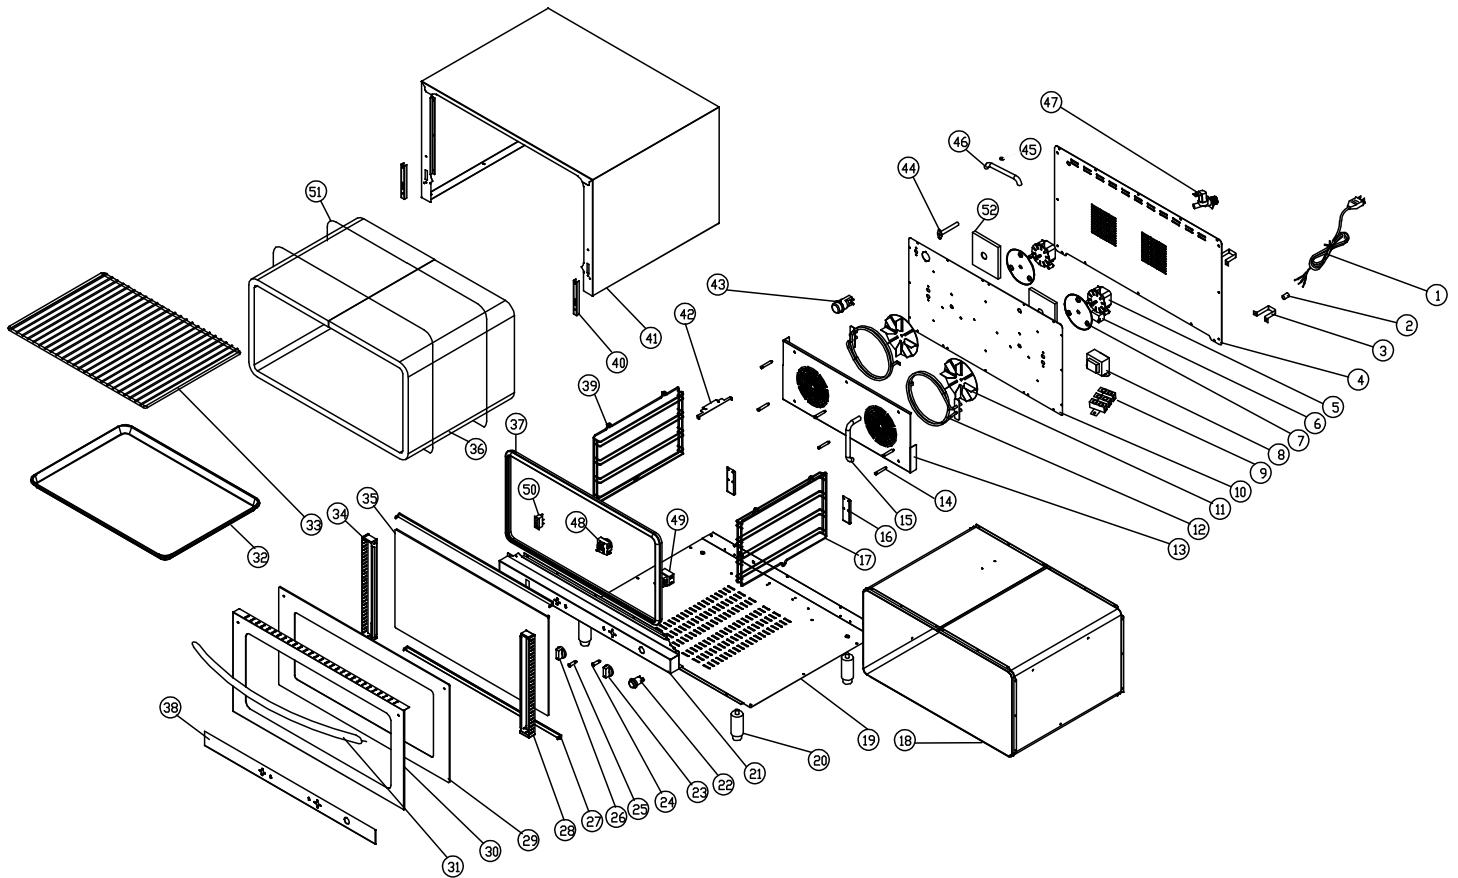

Parts Breakdown

Model CE-CN-0004-C 44307

Parts Breakdown

Model CE-CN-0004-C 44307

Item No.	Description	Position	Item No.	Description	Position	Item No.	Description	Position
67238	Power Cord for 44307	1	67256	Tray Grid for 44307	17	67276	Door Seal for 44307	37
67239	Wire Buckle for 44307	2	67257	Interior for 44307	18	67277	Control Panel for 44307	38
67240	Space Holder for 44307	3	67258	Bottom Plate for 44307	19	67278	Grid Screws for 44307	39
67241	Rear Board for 44307	4	67259	Feet for 44307	20	67279	Hinge Assembly for 44307	40
67242	Fan Motor Clockwise (Right Side) for 44307	5	67260	Control Box for 44307	21	67280	Shell for 44307	41
67243	Fan Motor Counter-Clockwise (Left Side) for 44307	5	67261	Humidity Control Switch for 44307	22	67281	Sensor Fixture for 44307	42
67244	Temperature Limiter for 44307	6	67262	Thermostat Knob for 44307	23, 26	67282	Internal Light for 44307	43
67245	Motor Base for 44307	7	67263	Heating Light for 44307	24, 25	62246	SPCC Chrome Plated Exhaust Pipe for 44307	44
67246	AC Contactor for 44307	8	67266	Door Trim for 44307	27	67284	Water Pipe Fixture for 44307	45
67247	Terminal for 44307	9	67267	Right Door Frame for 44307	28	67285	Water Pipe Joint for 44307	46
67248	Middle Board for 44307	10	67268	Outer Glass for 44307	29	67286	Solenoid Valve for 44307	47
67249	Fan Blade Clockwise (Right Side) for 44307	11	67269	Front Door Frame for 44307	30	67287	Timer for 44307	48
67250	Fan Blade Counter-Clockwise (Left Side) for 44307	11	67270	Handle for 44307	31	67288	Thermostat for 44307	49
67251	Heating Element for 44307	12	67271	Full Size Sheet Pan for 44307	32	67289	Switch Bottom for 44307	50
67252	Wind Plate for 44307	13	67272	Baking Tray for 44307	33	67290	Insulation Wire for 44307	51
67253	Connection Pole for 44307	14	67273	Left Door Frame for 44307	34	62255	Glass Fiber Motor Insulation for 44307	52
67254	Water Spray Pipe for 44307	15	67274	Inner Glass for 44307	35			
67255	Connection Plate for 44307	16	67275	Insulation for 44307	36			