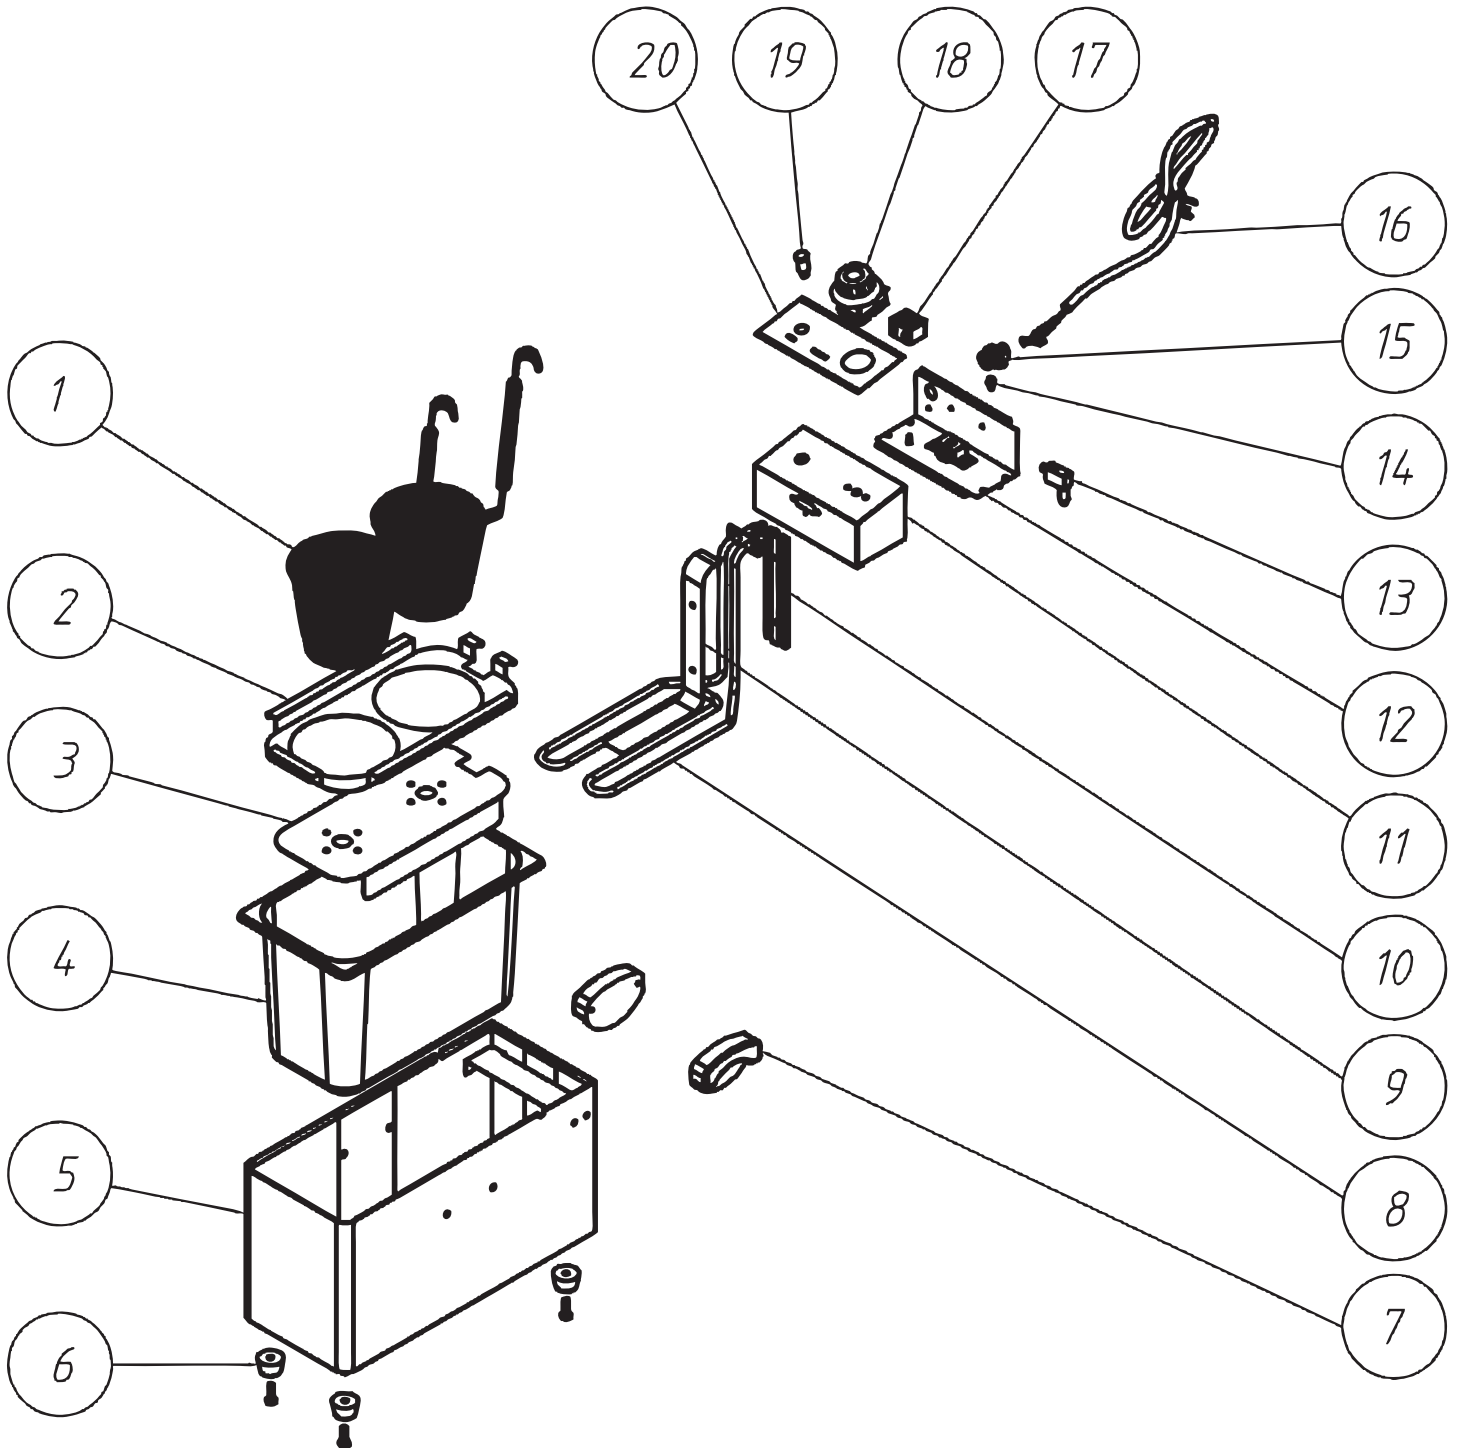

Parts Breakdown

Model CE-CN-0002-B 43557

Parts Breakdown

Model CE-CN-0004-B 43558

Parts Breakdown

Model CE-CN-0004-A 43559

Parts Breakdown

Model CE-CN-0002-B 43557

Item No.	Description	Position	Item No.	Description	Position	Item No.	Description	Position
65936	Basket for 43557	1	65943	Heater for 43557	8	65950	Power Cord Holder for 43557	15
65937	Basket Support for 43557	2	65944	Heater Front Cover for 43557	9	65951	Power Cord for 43557	16
65938	Heater Bottom Cover for 43557	3	65945	Heater Back Cover for 43557	10	65952	Terminal Block for 43557	17
65939	GN Pan 1/3x200mm for 43557	4	65946	Control Box for 43557	11	65953	Thermostat for 43557	18
65940	Base for 43557	5	65947	Control Box Cover for 43557	12	65954	Power Indicator for 43557	19
65941	Rubber Feet for 43557	6	65948	Micro Switch for 43557	13	65955	PVC Board for 43557	20
65942	Body Handle for 43557	7	65949	Ground Wire Label for 43557	14			

Model CE-CN-0004-B 43558

Item No.	Description	Position	Item No.	Description	Position	Item No.	Description	Position
65936	Basket for 43558	1	65943	Heater for 43558	8	65950	Power Cord Holder for 43558	15
65937	Basket Support for 43558	2	65944	Heater Front Cover for 43558	9	65951	Power Cord for 43558	16
65938	Heater Bottom Cover for 43558	3	65945	Heater Back Cover for 43558	10	65952	Terminal Block for 43558	17
65939	GN Pan 1/3x200mm for 43558	4	65946	Control Box for 43558	11	65953	Thermostat for 43558	18
65956	Base for 43558	5	65947	Control Box Cover for 43558	12	65954	Power Indicator for 43558	19
65941	Rubber Feet for 43558	6	65948	Micro Switch for 43558	13	65955	PVC Board for 43558	20
65942	Body Handle for 43558	7	65949	Ground Wire Label for 43558	14			