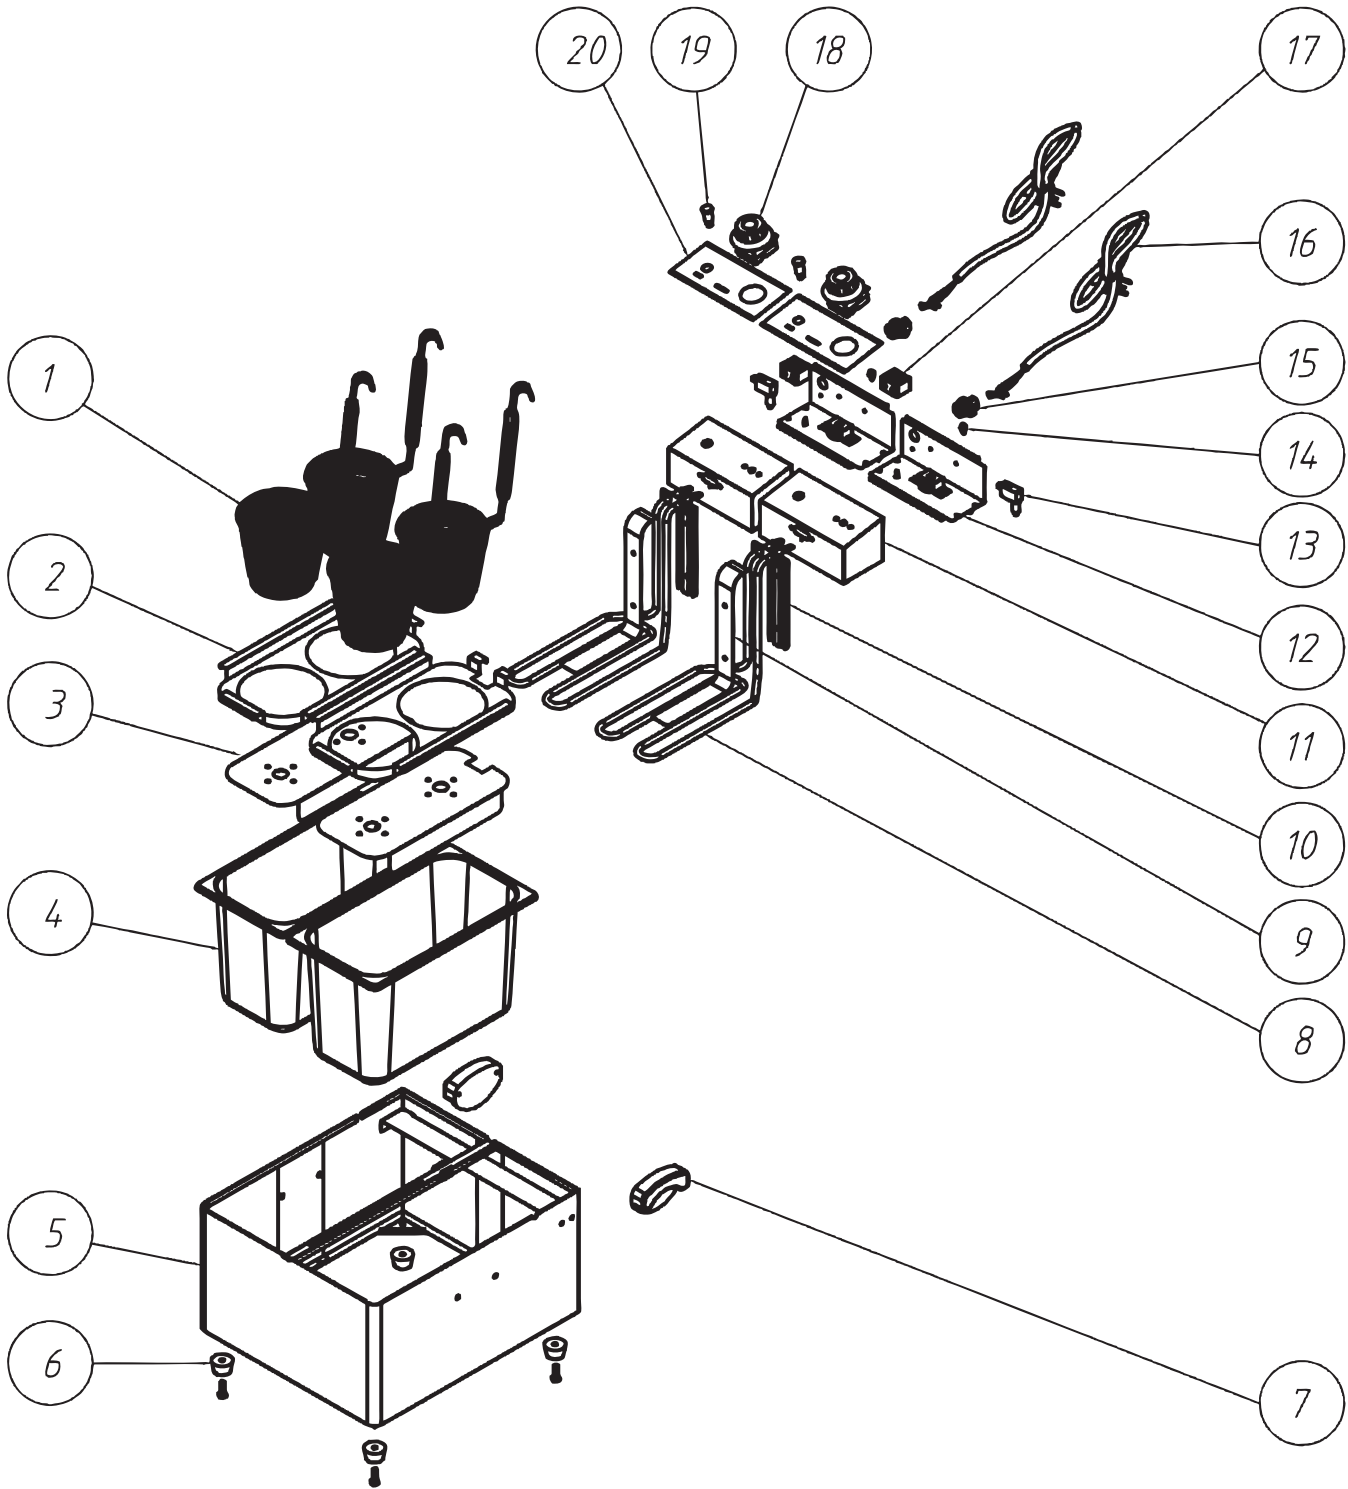

Parts Breakdown

Model CE-CN-0002-B 43557

Parts Breakdown

Model CE-CN-0004-B 43558

Parts Breakdown

Model CE-CN-0004-A 43559

Parts Breakdown

Model CE-CN-0002-B 43557

Item No.	Description	Position	Item No.	Description	Position	Item No.	Description	Position
65936	Basket for 43557	1	65943	Heater for 43557	8	65950	Power Cord Holder for 43557	15
65937	Basket Support for 43557	2	65944	Heater Front Cover for 43557	9	65951	Power Cord for 43557	16
65938	Heater Bottom Cover for 43557	3	65945	Heater Back Cover for 43557	10	65952	Terminal Block for 43557	17
65939	GN Pan 1/3x200mm for 43557	4	65946	Control Box for 43557	11	65953	Thermostat for 43557	18
65940	Base for 43557	5	65947	Control Box Cover for 43557	12	65954	Power Indicator for 43557	19
65941	Rubber Feet for 43557	6	65948	Micro Switch for 43557	13	65955	PVC Board for 43557	20
65942	Body Handle for 43557	7	65949	Ground Wire Label for 43557	14			

Model CE-CN-0004-B 43558

Item No.	Description	Position	Item No.	Description	Position	Item No.	Description	Position
65936	Basket for 43558	1	65943	Heater for 43558	8	65950	Power Cord Holder for 43558	15
65937	Basket Support for 43558	2	65944	Heater Front Cover for 43558	9	65951	Power Cord for 43558	16
65938	Heater Bottom Cover for 43558	3	65945	Heater Back Cover for 43558	10	65952	Terminal Block for 43558	17
65939	GN Pan 1/3x200mm for 43558	4	65946	Control Box for 43558	11	65953	Thermostat for 43558	18
65956	Base for 43558	5	65947	Control Box Cover for 43558	12	65954	Power Indicator for 43558	19
65941	Rubber Feet for 43558	6	65948	Micro Switch for 43558	13	65955	PVC Board for 43558	20
65942	Body Handle for 43558	7	65949	Ground Wire Label for 43558	14			