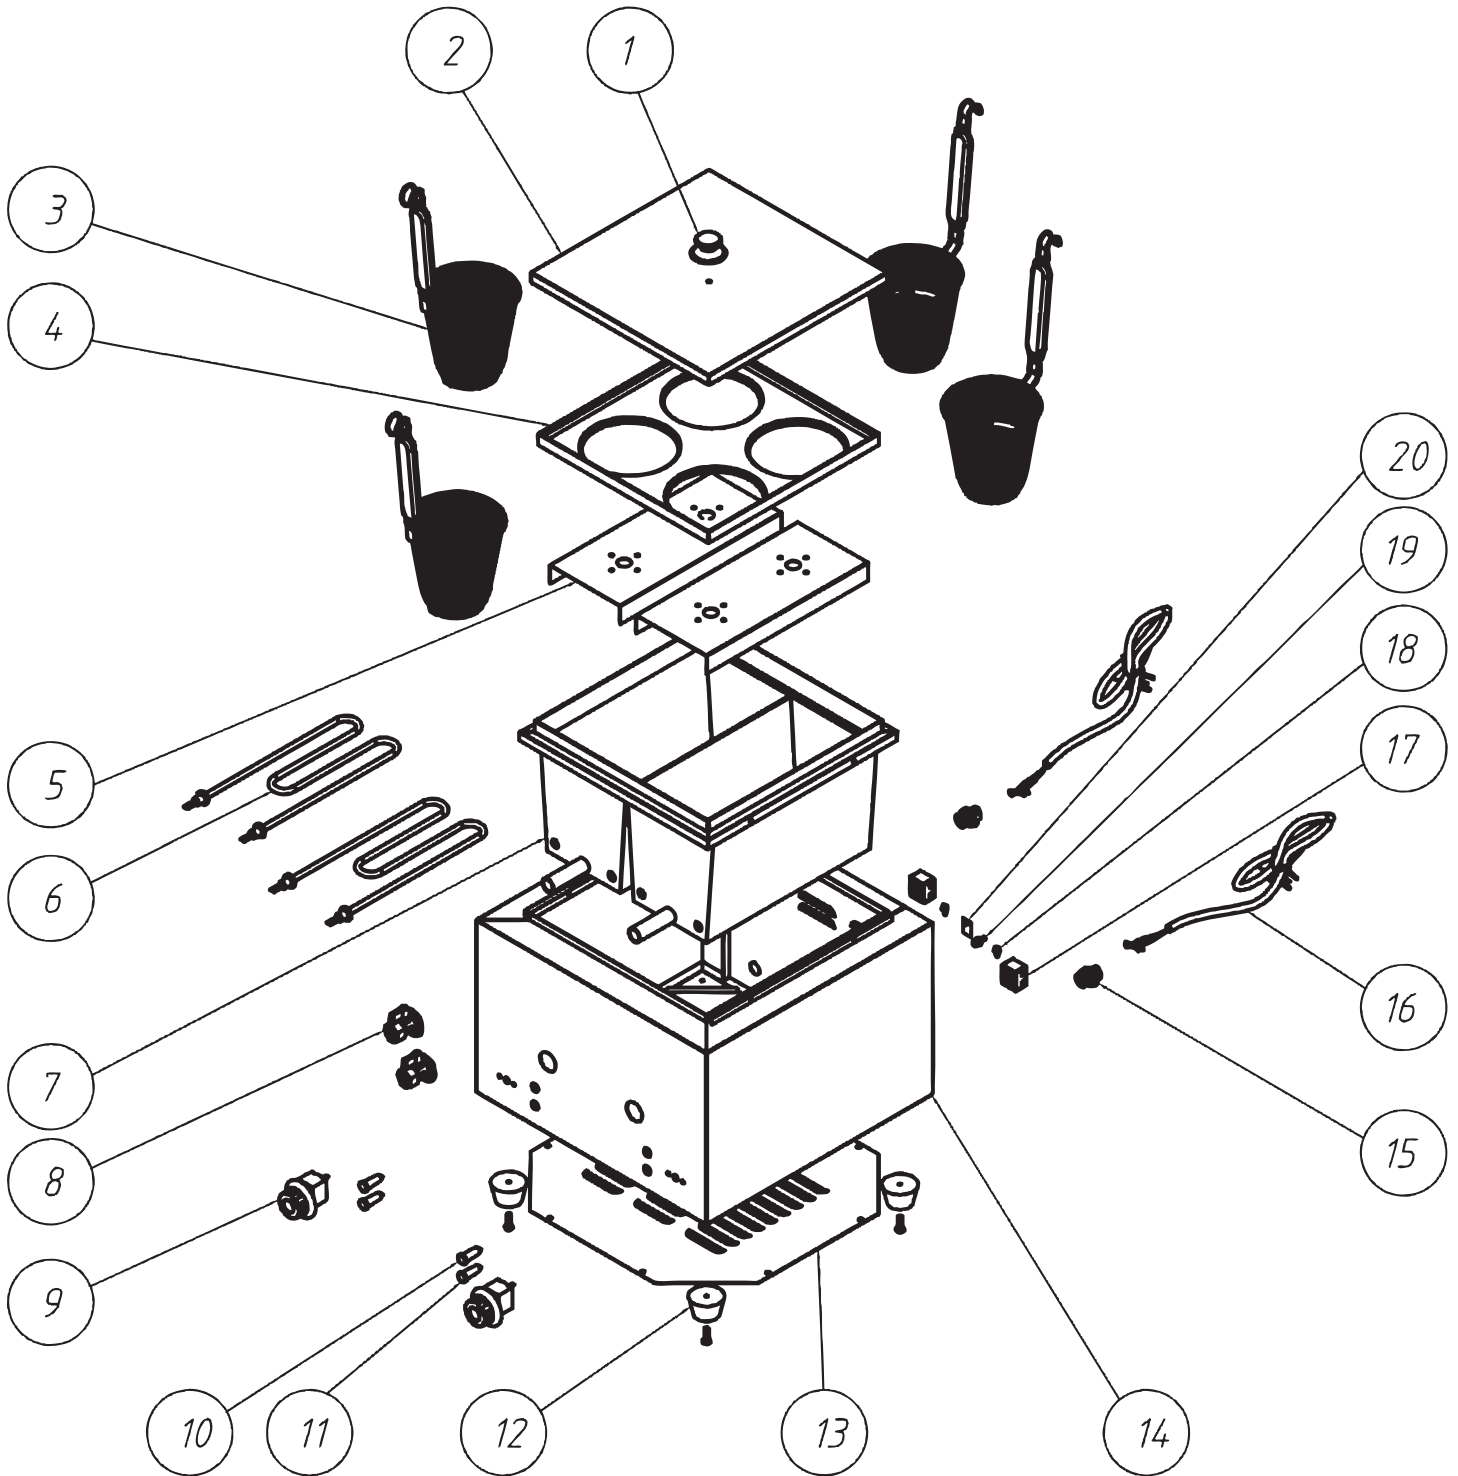

Parts Breakdown

Model CE-CN-0002-B 43557

Parts Breakdown

Model CE-CN-0004-B 43558

Parts Breakdown

Model CE-CN-0004-A 43559

Parts Breakdown

Model CE-CN-0002-B 43557

Item No.	Description	Position	Item No.	Description	Position	Item No.	Description	Position
65936	Basket for 43557	1	65943	Heater for 43557	8	65950	Power Cord Holder for 43557	15
65937	Basket Support for 43557	2	65944	Heater Front Cover for 43557	9	65951	Power Cord for 43557	16
65938	Heater Bottom Cover for 43557	3	65945	Heater Back Cover for 43557	10	65952	Terminal Block for 43557	17
65939	GN Pan 1/3x200mm for 43557	4	65946	Control Box for 43557	11	65953	Thermostat for 43557	18
65940	Base for 43557	5	65947	Control Box Cover for 43557	12	65954	Power Indicator for 43557	19
65941	Rubber Feet for 43557	6	65948	Micro Switch for 43557	13	65955	PVC Board for 43557	20
65942	Body Handle for 43557	7	65949	Ground Wire Label for 43557	14			

Model CE-CN-0004-B 43558

Item No.	Description	Position	Item No.	Description	Position	Item No.	Description	Position
65936	Basket for 43558	1	65943	Heater for 43558	8	65950	Power Cord Holder for 43558	15
65937	Basket Support for 43558	2	65944	Heater Front Cover for 43558	9	65951	Power Cord for 43558	16
65938	Heater Bottom Cover for 43558	3	65945	Heater Back Cover for 43558	10	65952	Terminal Block for 43558	17
65939	GN Pan 1/3x200mm for 43558	4	65946	Control Box for 43558	11	65953	Thermostat for 43558	18
65956	Base for 43558	5	65947	Control Box Cover for 43558	12	65954	Power Indicator for 43558	19
65941	Rubber Feet for 43558	6	65948	Micro Switch for 43558	13	65955	PVC Board for 43558	20
65942	Body Handle for 43558	7	65949	Ground Wire Label for 43558	14			