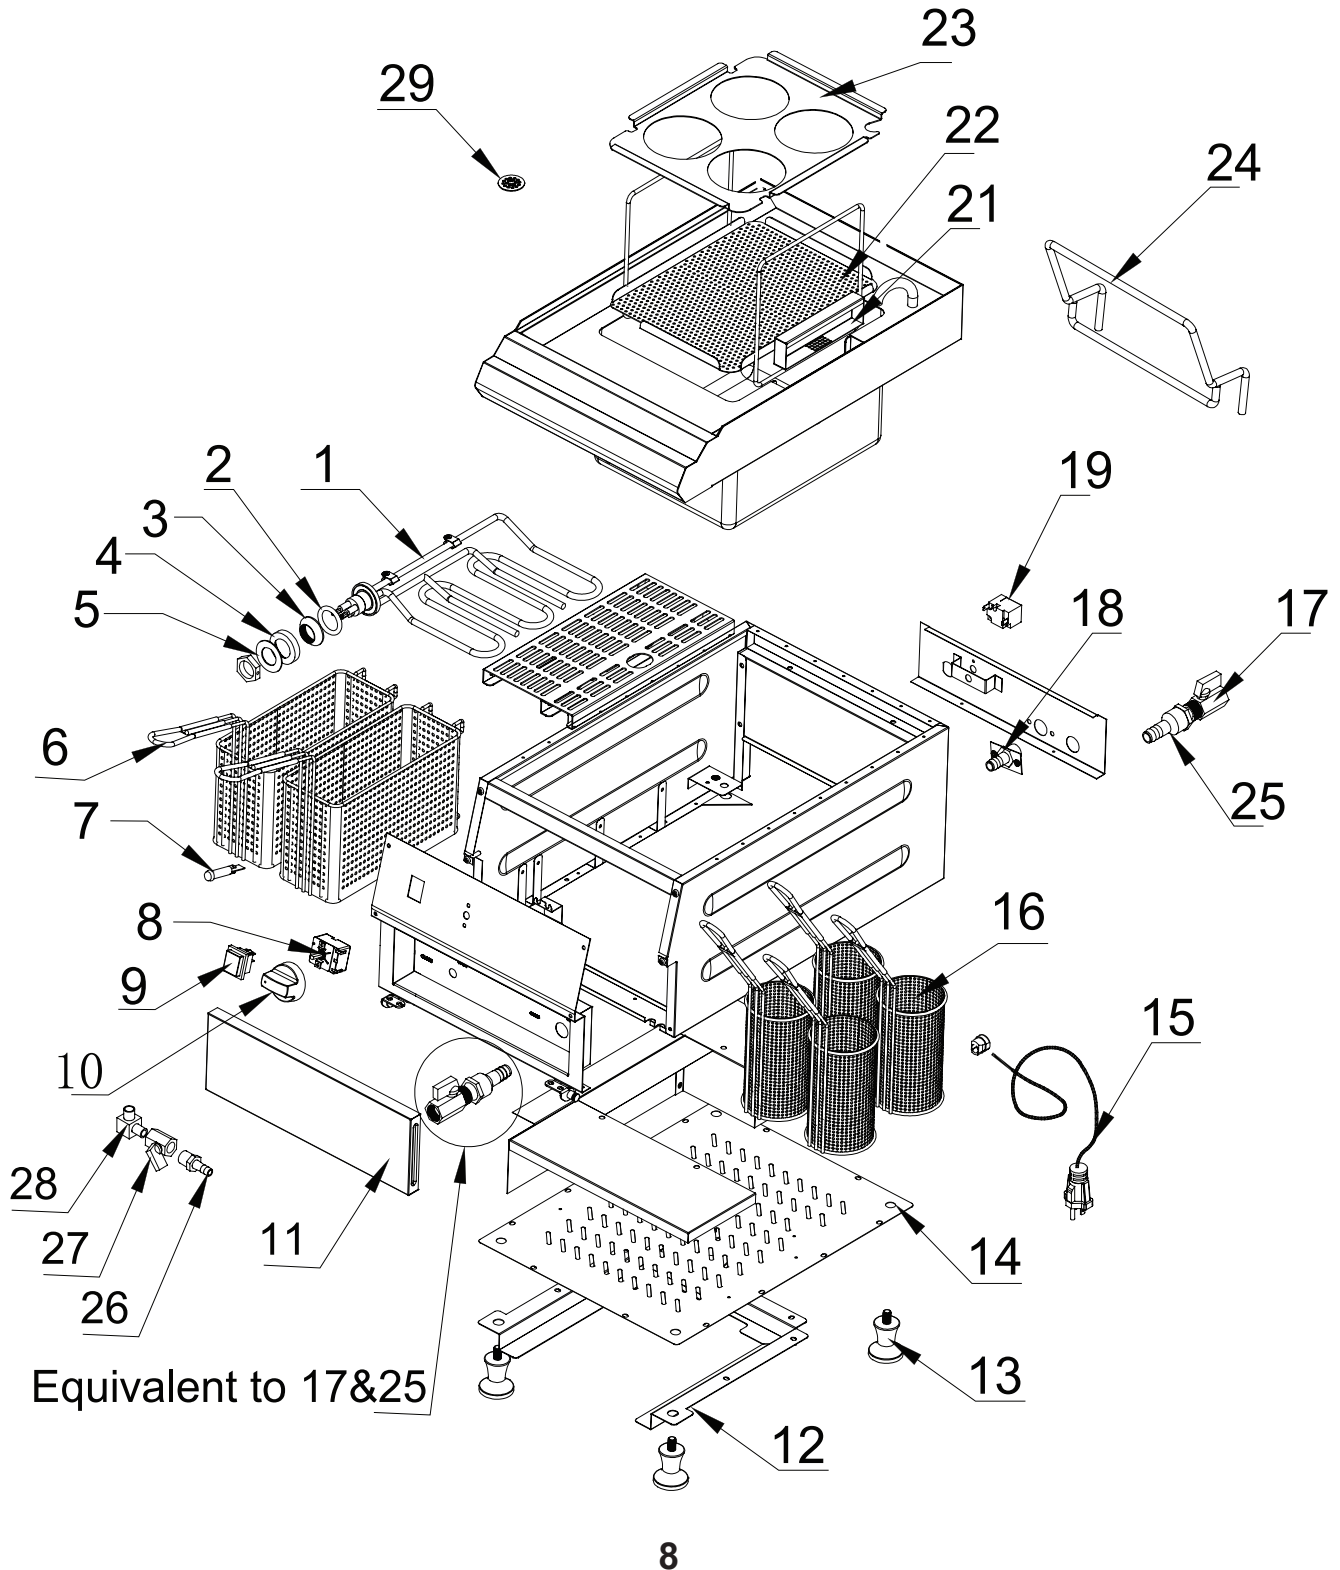

Parts Breakdown

Model CE-CN-0004-P 41882

Parts Breakdown

Model **CE-CN-0008-P** 41883

Parts Breakdown

Model CE-CN-0004-P 41882

Item No.	Description	Position	Item No.	Description	Position	Item No.	Description	Position
72854	Element for 41882	1	72864	Tracks for 41882	12	72873	Filter for 41882	22
72855	O-Ring for 41882	2	72865	Feet for 41882	13	72874	Lid for 41882	23
72856	Silicone Gasket for 41882	3	72866	Base for 41882	14	72875	Hanger for Baskets for 41882	24
72857	Teflon Gasket for 41882	4	72871	Plug and Lead for 41882	15	66638	Connector 2 for 41882	25
72858	Platen for 41882	5	72853	Basket for 41882	16	66639	Connector 3 for 41882	26
72863	Indicator Light for 41882	7	72868	Out Valve for 41882	17	66640	Out Valve 2 for 41882	27
72860	Thermostat for 41882	8	72867	Connector for 41882	18	66641	Connector 4 for 41882	28
72859	Switch for 41882	9	72869	Thermal Cut Out for 41882	19	AF724	Bottom Drain with Screw for 41882	29
72861	Knob for 41882	10	72870	Element Cover for 41882	20			
72862	Door for 41882	11	72872	Side Filter for 41882	21			

Model CE-CN-0008-P 41883

Item No.	Description	Position	Item No.	Description	Position	Item No.	Description	Position
72854	Element for 41883	1	72859	Switch for 41883	9	72869	Thermal Cut Out for 41883	19
72855	O-Ring for 41883	2	72861	Knob for 41883	10	72870	Element Cover for 41883	20
72856	Silicone Gasket for 41883	3	72839	Door for 41883	11	72872	Side Filter for 41883	21
72857	Teflon Gasket for 41883	4	72841	Tracks for 41883	12	72873	Filter for 41883	22
72858	Platen for 41883	5	72865	Feet for 41883	13	AF724	Bottom Drain with Screw for 41883	24
66285	Square Basket for 41883	6	72843	Base for 41883	14	72852	Hanger for Baskets for 41883	
72863	Indicator Light for 41883	7	72868	Out Valve for 41883	17			
72860	Thermostat for 41883	8	72867	Connector for 41883	18			