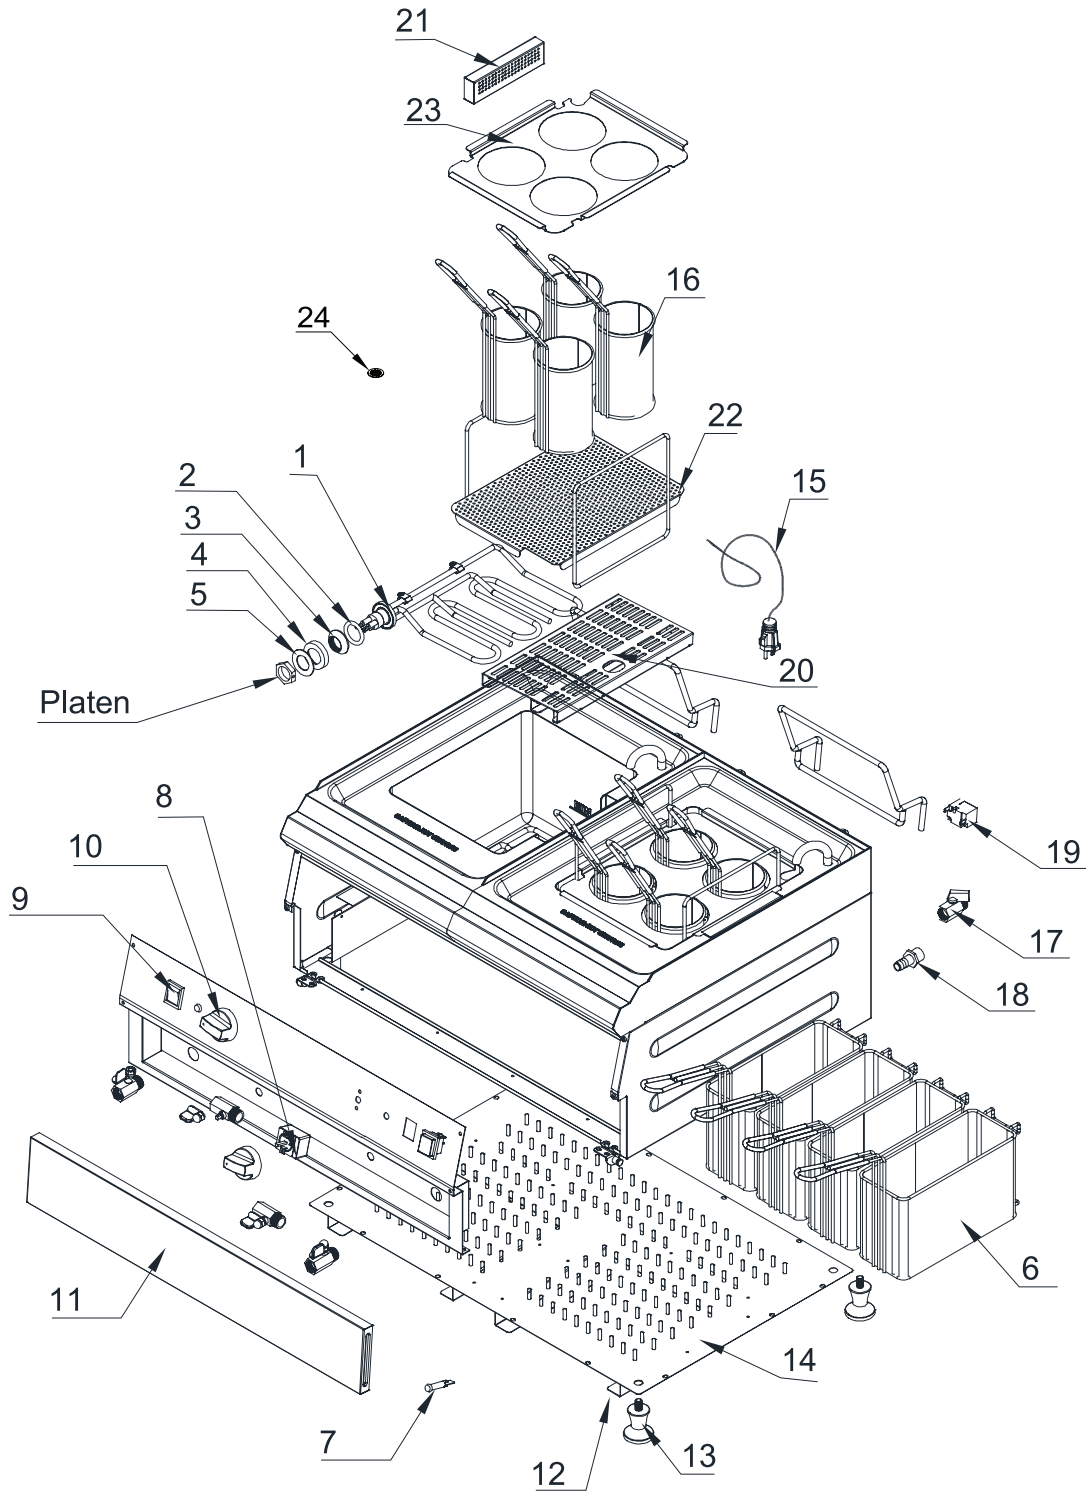

Parts Breakdown

Model CE-CN-0004-P 41882

Parts Breakdown

Model **CE-CN-0008-P** 41883

Parts Breakdown

Model CE-CN-0004-P 41882

Item No.	Description	Position	Item No.	Description	Position	Item No.	Description	Position
72854	Element for 41882	1	72864	Tracks for 41882	12	72873	Filter for 41882	22
72855	O-Ring for 41882	2	72865	Feet for 41882	13	72874	Lid for 41882	23
72856	Silicone Gasket for 41882	3	72866	Base for 41882	14	72875	Hanger for Baskets for 41882	24
72857	Teflon Gasket for 41882	4	72871	Plug and Lead for 41882	15	66638	Connector 2 for 41882	25
72858	Platen for 41882	5	72853	Basket for 41882	16	66639	Connector 3 for 41882	26
72863	Indicator Light for 41882	7	72868	Out Valve for 41882	17	66640	Out Valve 2 for 41882	27
72860	Thermostat for 41882	8	72867	Connector for 41882	18	66641	Connector 4 for 41882	28
72859	Switch for 41882	9	72869	Thermal Cut Out for 41882	19	AF724	Bottom Drain with Screw for 41882	29
72861	Knob for 41882	10	72870	Element Cover for 41882	20			
72862	Door for 41882	11	72872	Side Filter for 41882	21			

Model CE-CN-0008-P 41883

Item No.	Description	Position	Item No.	Description	Position	Item No.	Description	Position
72854	Element for 41883	1	72859	Switch for 41883	9	72869	Thermal Cut Out for 41883	19
72855	O-Ring for 41883	2	72861	Knob for 41883	10	72870	Element Cover for 41883	20
72856	Silicone Gasket for 41883	3	72839	Door for 41883	11	72872	Side Filter for 41883	21
72857	Teflon Gasket for 41883	4	72841	Tracks for 41883	12	72873	Filter for 41883	22
72858	Platen for 41883	5	72865	Feet for 41883	13	AF724	Bottom Drain with Screw for 41883	24
66285	Square Basket for 41883	6	72843	Base for 41883	14	72852	Hanger for Baskets for 41883	
72863	Indicator Light for 41883	7	72868	Out Valve for 41883	17			
72860	Thermostat for 41883	8	72867	Connector for 41883	18			