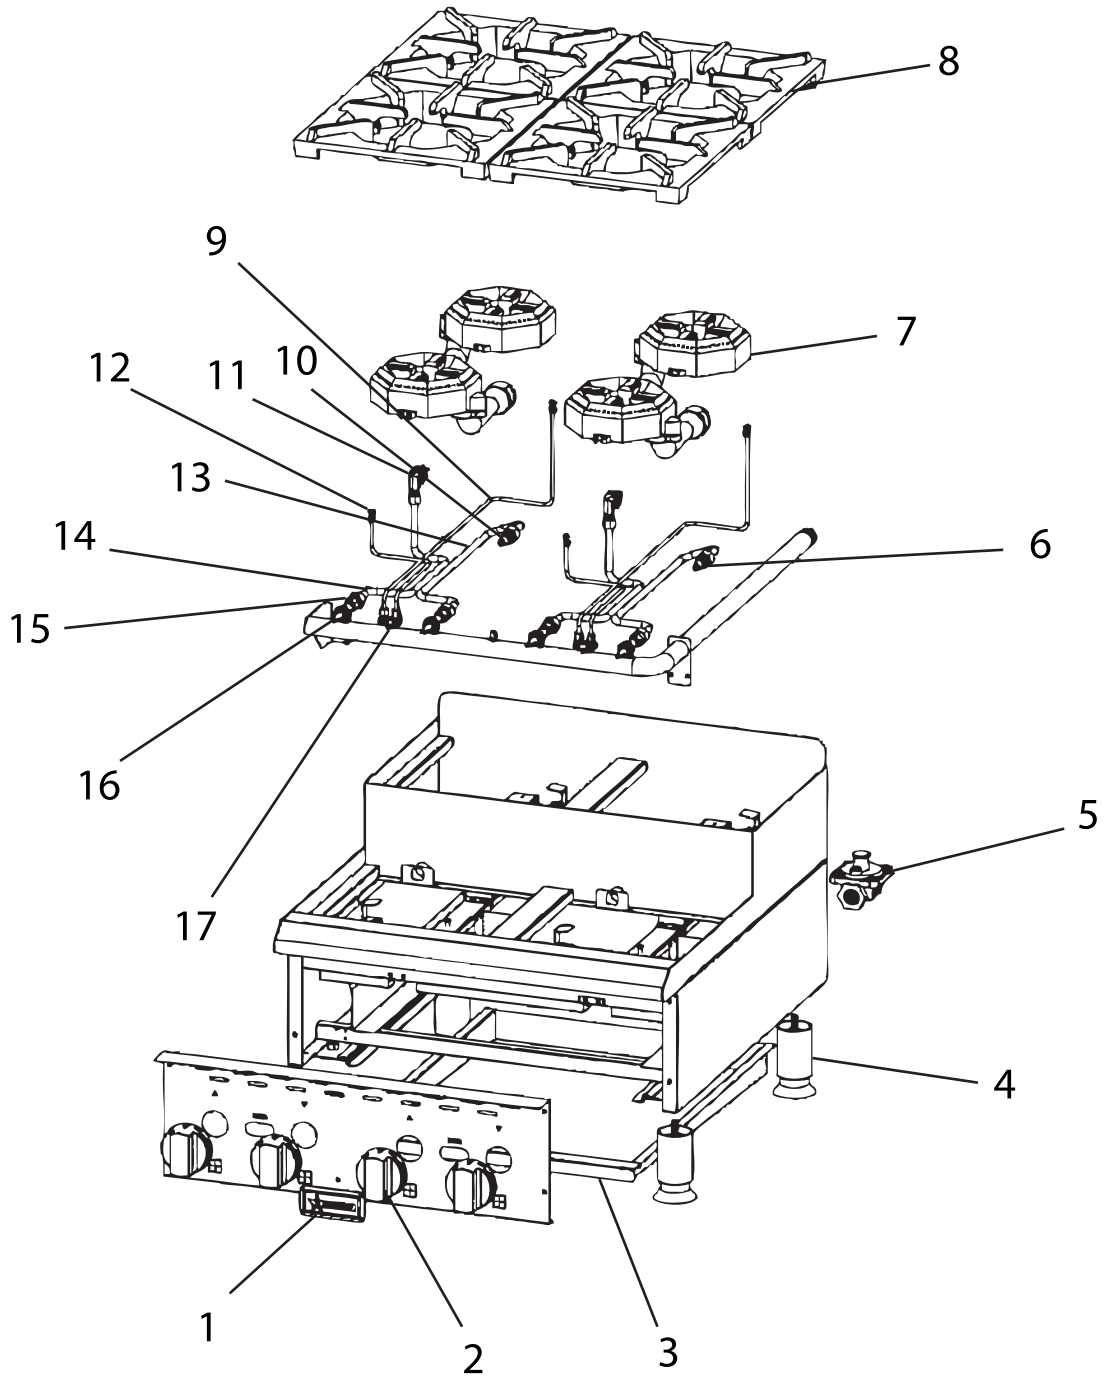

# Parts Breakdown

**Model CE-CN-0212-S** 44198

**Model CE-CN-0424-S** 44199

**Model CE-CN-0636-S** 44200

# Parts Breakdown

## Model CE-CN-0212-S 44198

Item No.	Description	Position	Item No.	Description	Position	Item No.	Description	Position
43313	Brand for TR-HPSU212M-08	1	73106	Burner for TR-HPSU212M-08	7	73110	Main Gas Pipe Front for TR-HP-SU212M-08	13
43309	Dial for TR-HPSU212M-08	2	73107	Trivet for TR-HPSU212M-08	8	73111	Main Gas Pipe Rear for TR-HP-SU212M-08	14
73100	Tray for TR-HPSU212M-08	3	73108	Back Pipe of Pilot Assembly for TR-HPSU212M-08	9	63535	Valve Connection for TR-HPSU212M-08	15
72410	Foot for TR-HPSU212M-08	4	63533	Orifice Connection-Rear for TR-HPSU212M-08	10	73113	Pilot Valve for TR-HPSU212M-08	16
73104	Regulator for TR-HPSU212M-08	5	63534	Orifice Connection-Front for TR-HPSU212M-08	11	73112	Valve for TR-HPSU212M-08	17
73105	Orifice 46 # NAT for TR-HPSU212M-08	6	73109	Front Pipe of Pilot Assembly for TR-HPSU212M-08	12	42961	Conversion Kits for TR-HPSU212M-08	

## Model CE-CN-0424-S 44199

Item No.	Description	Position	Item No.	Description	Position	Item No.	Description	Position
43313	Brand for TR-HPSU424M-08	1	73106	Burner for TR-HPSU424M-08	7	73110	Main Gas Pipe Front for TR-HP-SU424M-08	13
43309	Dial for TR-HPSU424M-08	2	73107	Trivet for TR-HPSU424M-08	8	73111	Main Gas Pipe Rear for TR-HP-SU424M-08	14
72424	Tray for TR-HPSU424M-08	3	73108	Back Pipe of Pilot Assembly for TR-HPSU424M-08	9	63535	Valve Connection for TR-HPSU424M-08	15
72410	Foot for TR-HPSU424M-08	4	63533	Orifice Connection-Rear for TR-HPSU424M-08	10	73113	Pilot Valve for TR-HPSU424M-08	16
73104	Regulator for TR-HPSU424M-08	5	63534	Orifice Connection-Front for TR-HPSU424M-08	11	73112	Valve for TR-HPSU424M-08	17
73105	Orifice 46 # NAT for TR-HPSU424M-08	6	73109	Front Pipe of Pilot Assembly for TR-HPSU424M-08	12	42962	Conversion Kits for TR-HPSU424M-08	